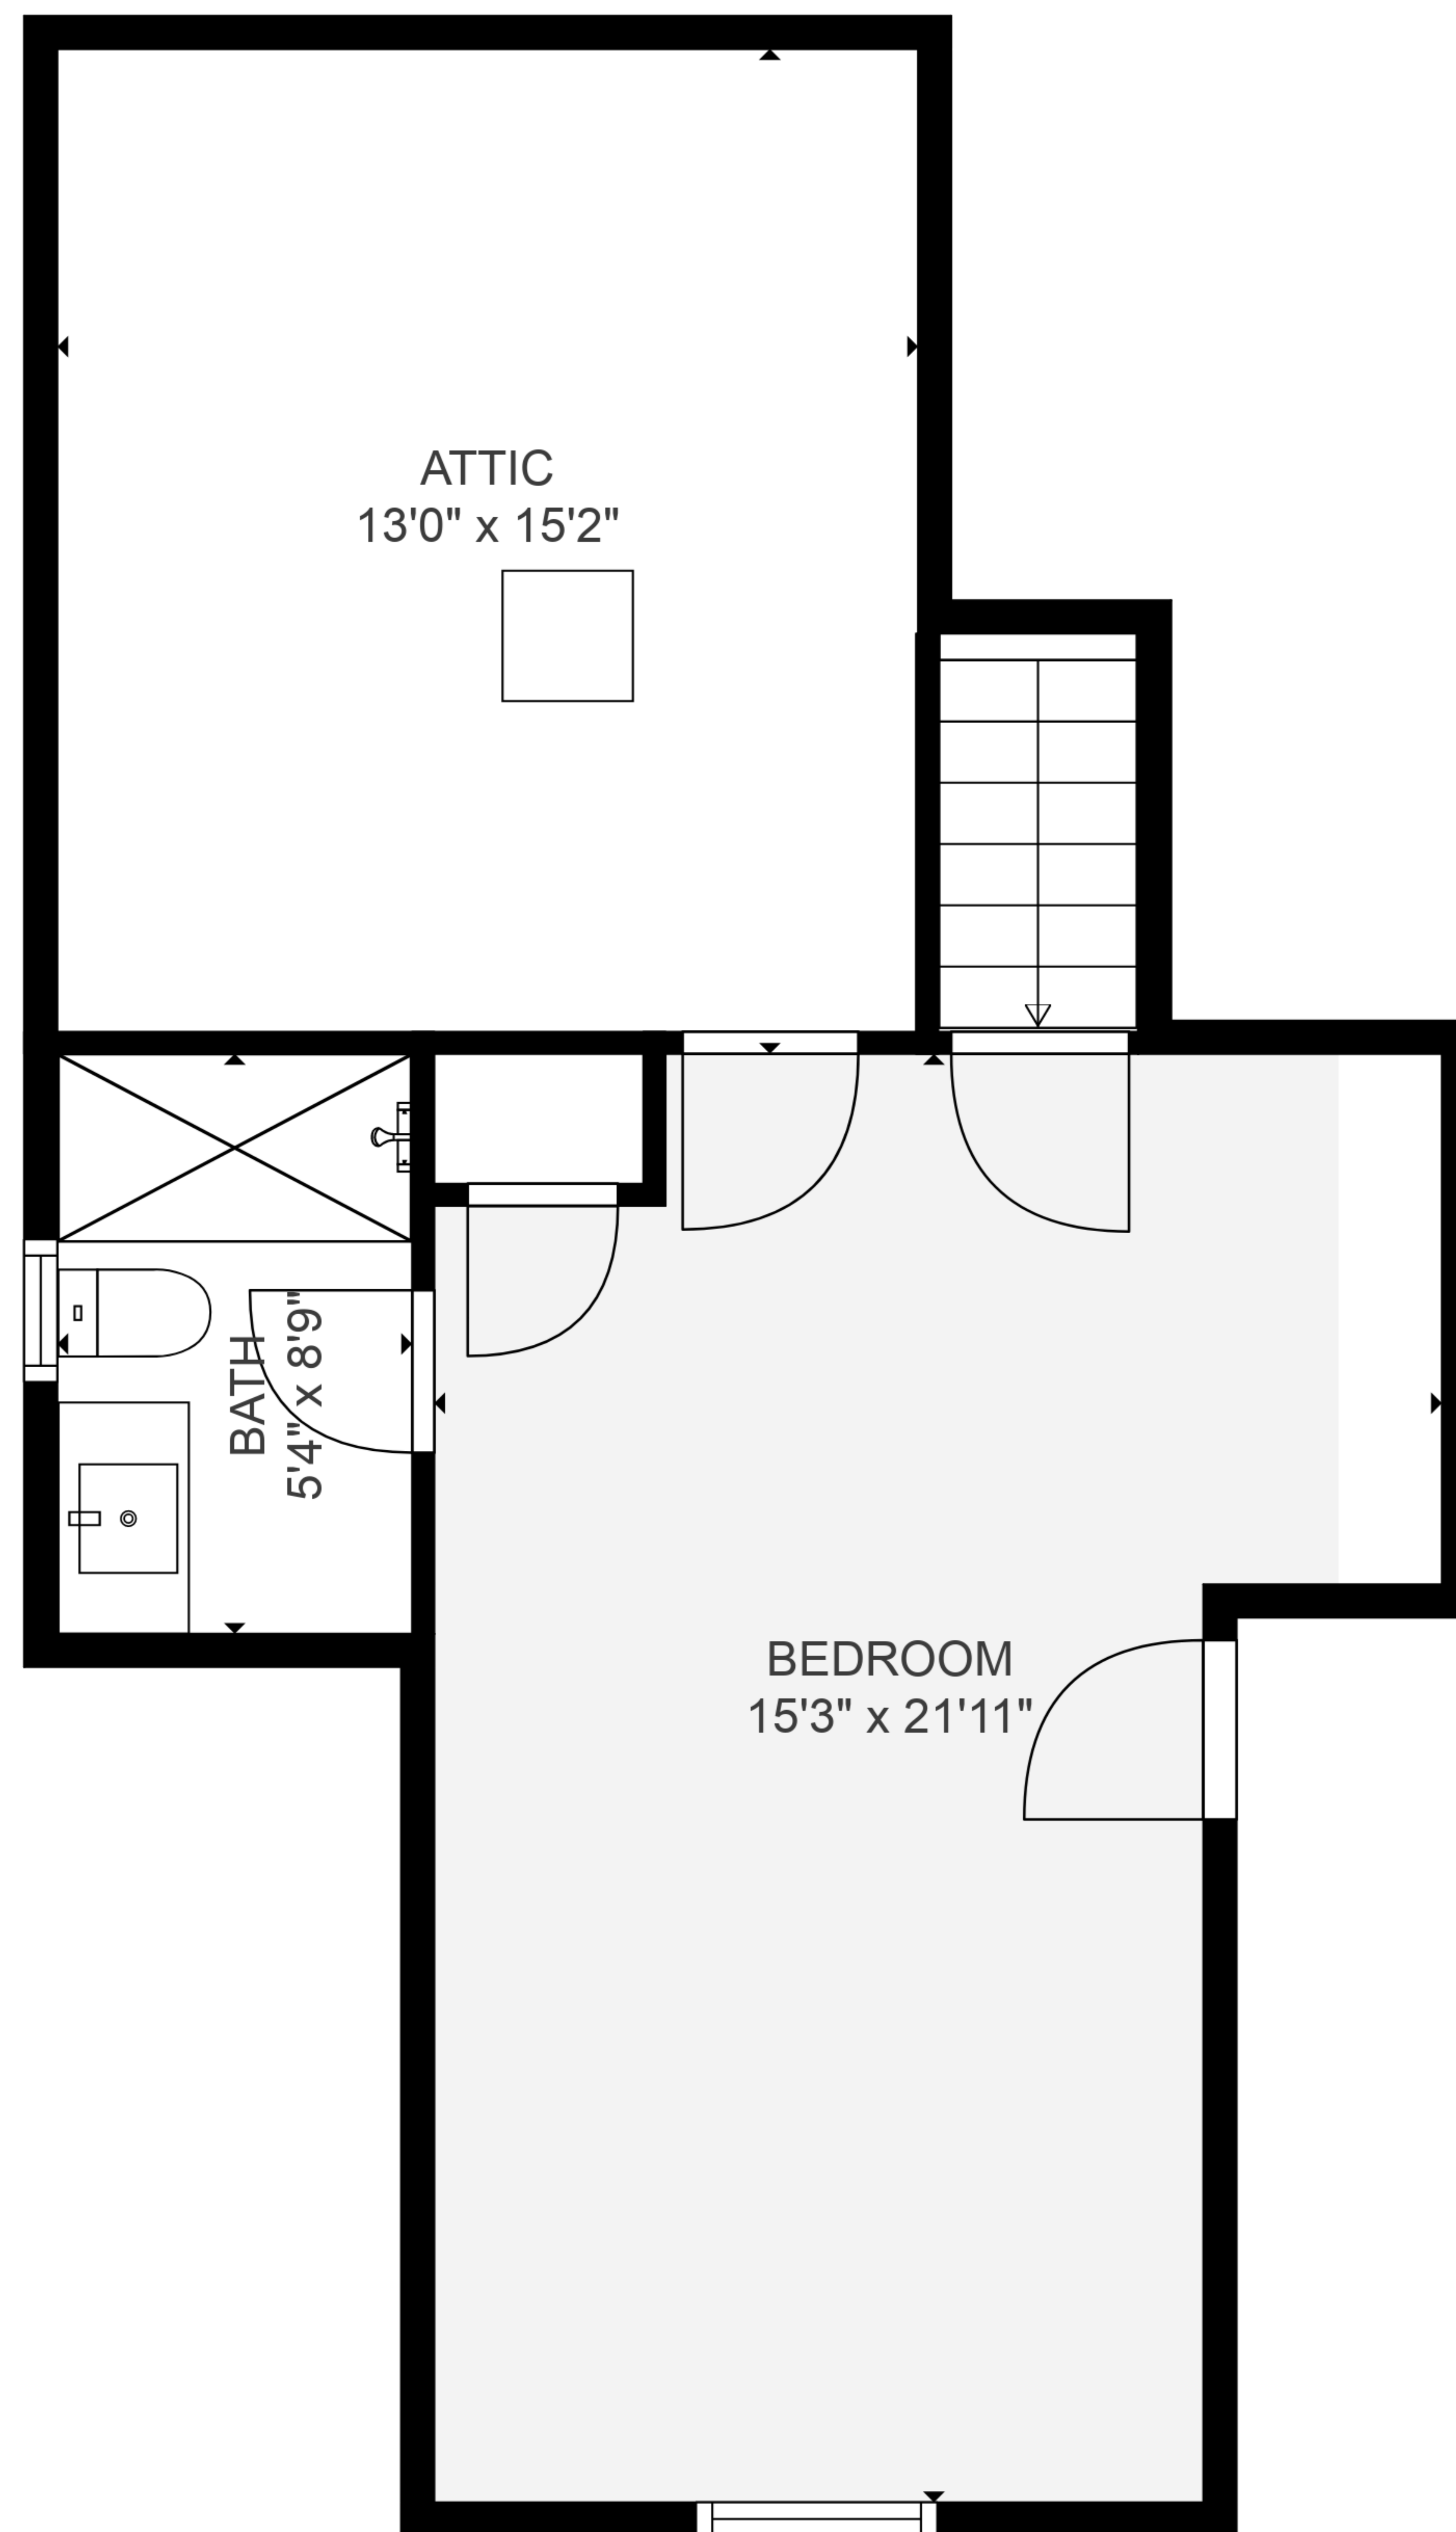

ESTIMATED AREAS

GLA FLOOR 1: 1965 sq. ft EXCLUDED AREAS 684 sq. ft

GLA FLOOR 2: 399 sq. ft EXCLUDED AREAS 211 sq. ft

Total GLA 2364 sq. ft, total area 3259 sq. ft

SIZES AND DIMENSIONS ARE APPROXIMATE. ACTUAL MAY VARY.

FLOOR 1

FLOOR 2

ESTIMATED AREAS

GLA FLOOR 1: 1965 sq. ft EXCLUDED AREAS 684 sq. ft

GLA FLOOR 2: 399 sq. ft EXCLUDED AREAS 211 sq. ft

Total GLA 2364 sq. ft, total area 3259 sq. ft

SIZES AND DIMENSIONS ARE APPROXIMATE. ACTUAL MAY VARY.