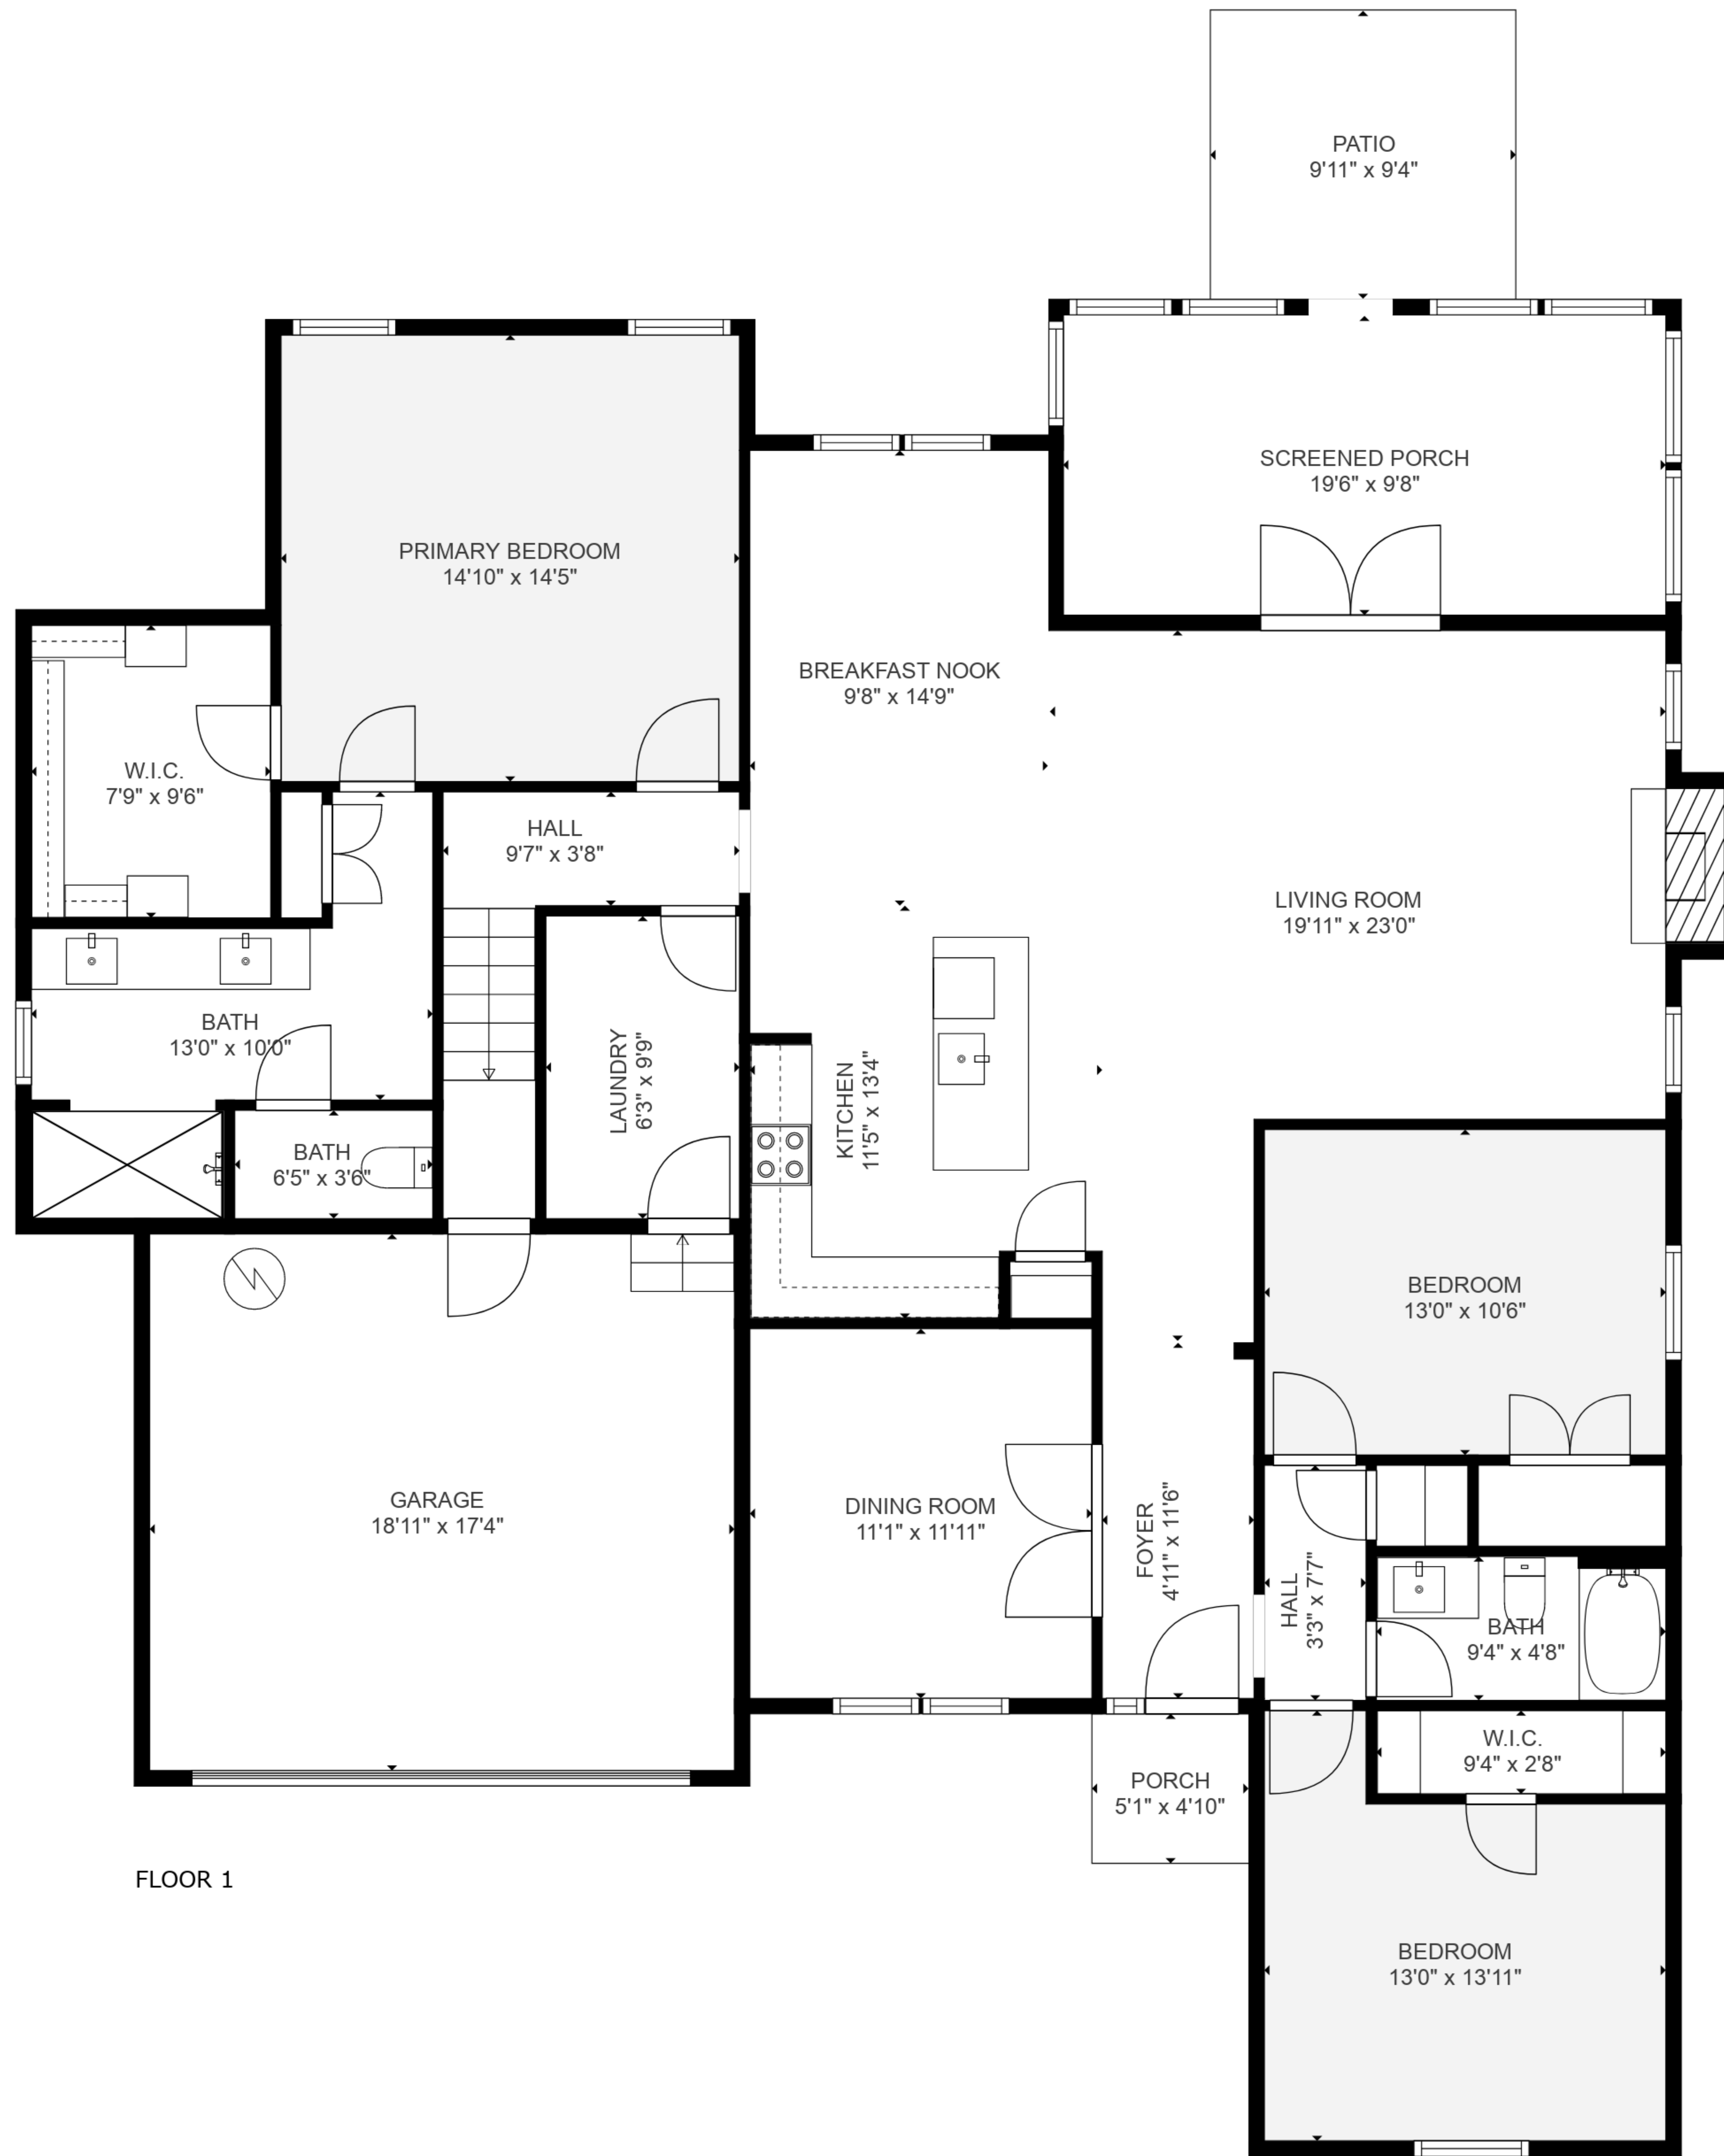

ESTIMATED AREAS

GLA FLOOR 1: 1965 sq. ft EXCLUDED AREAS 684 sq. ft

GLA FLOOR 2: 399 sq. ft EXCLUDED AREAS 211 sq. ft

Total GLA 2364 sq. ft, total area 3259 sq. ft

SIZES AND DIMENSIONS ARE APPROXIMATE. ACTUAL MAY VARY.

FLOOR 1

FLOOR 2

ESTIMATED AREAS

GLA FLOOR 1: 1965 sq. ft EXCLUDED AREAS 684 sq. ft

GLA FLOOR 2: 399 sq. ft EXCLUDED AREAS 211 sq. ft

Total GLA 2364 sq. ft, total area 3259 sq. ft

SIZES AND DIMENSIONS ARE APPROXIMATE. ACTUAL MAY VARY.