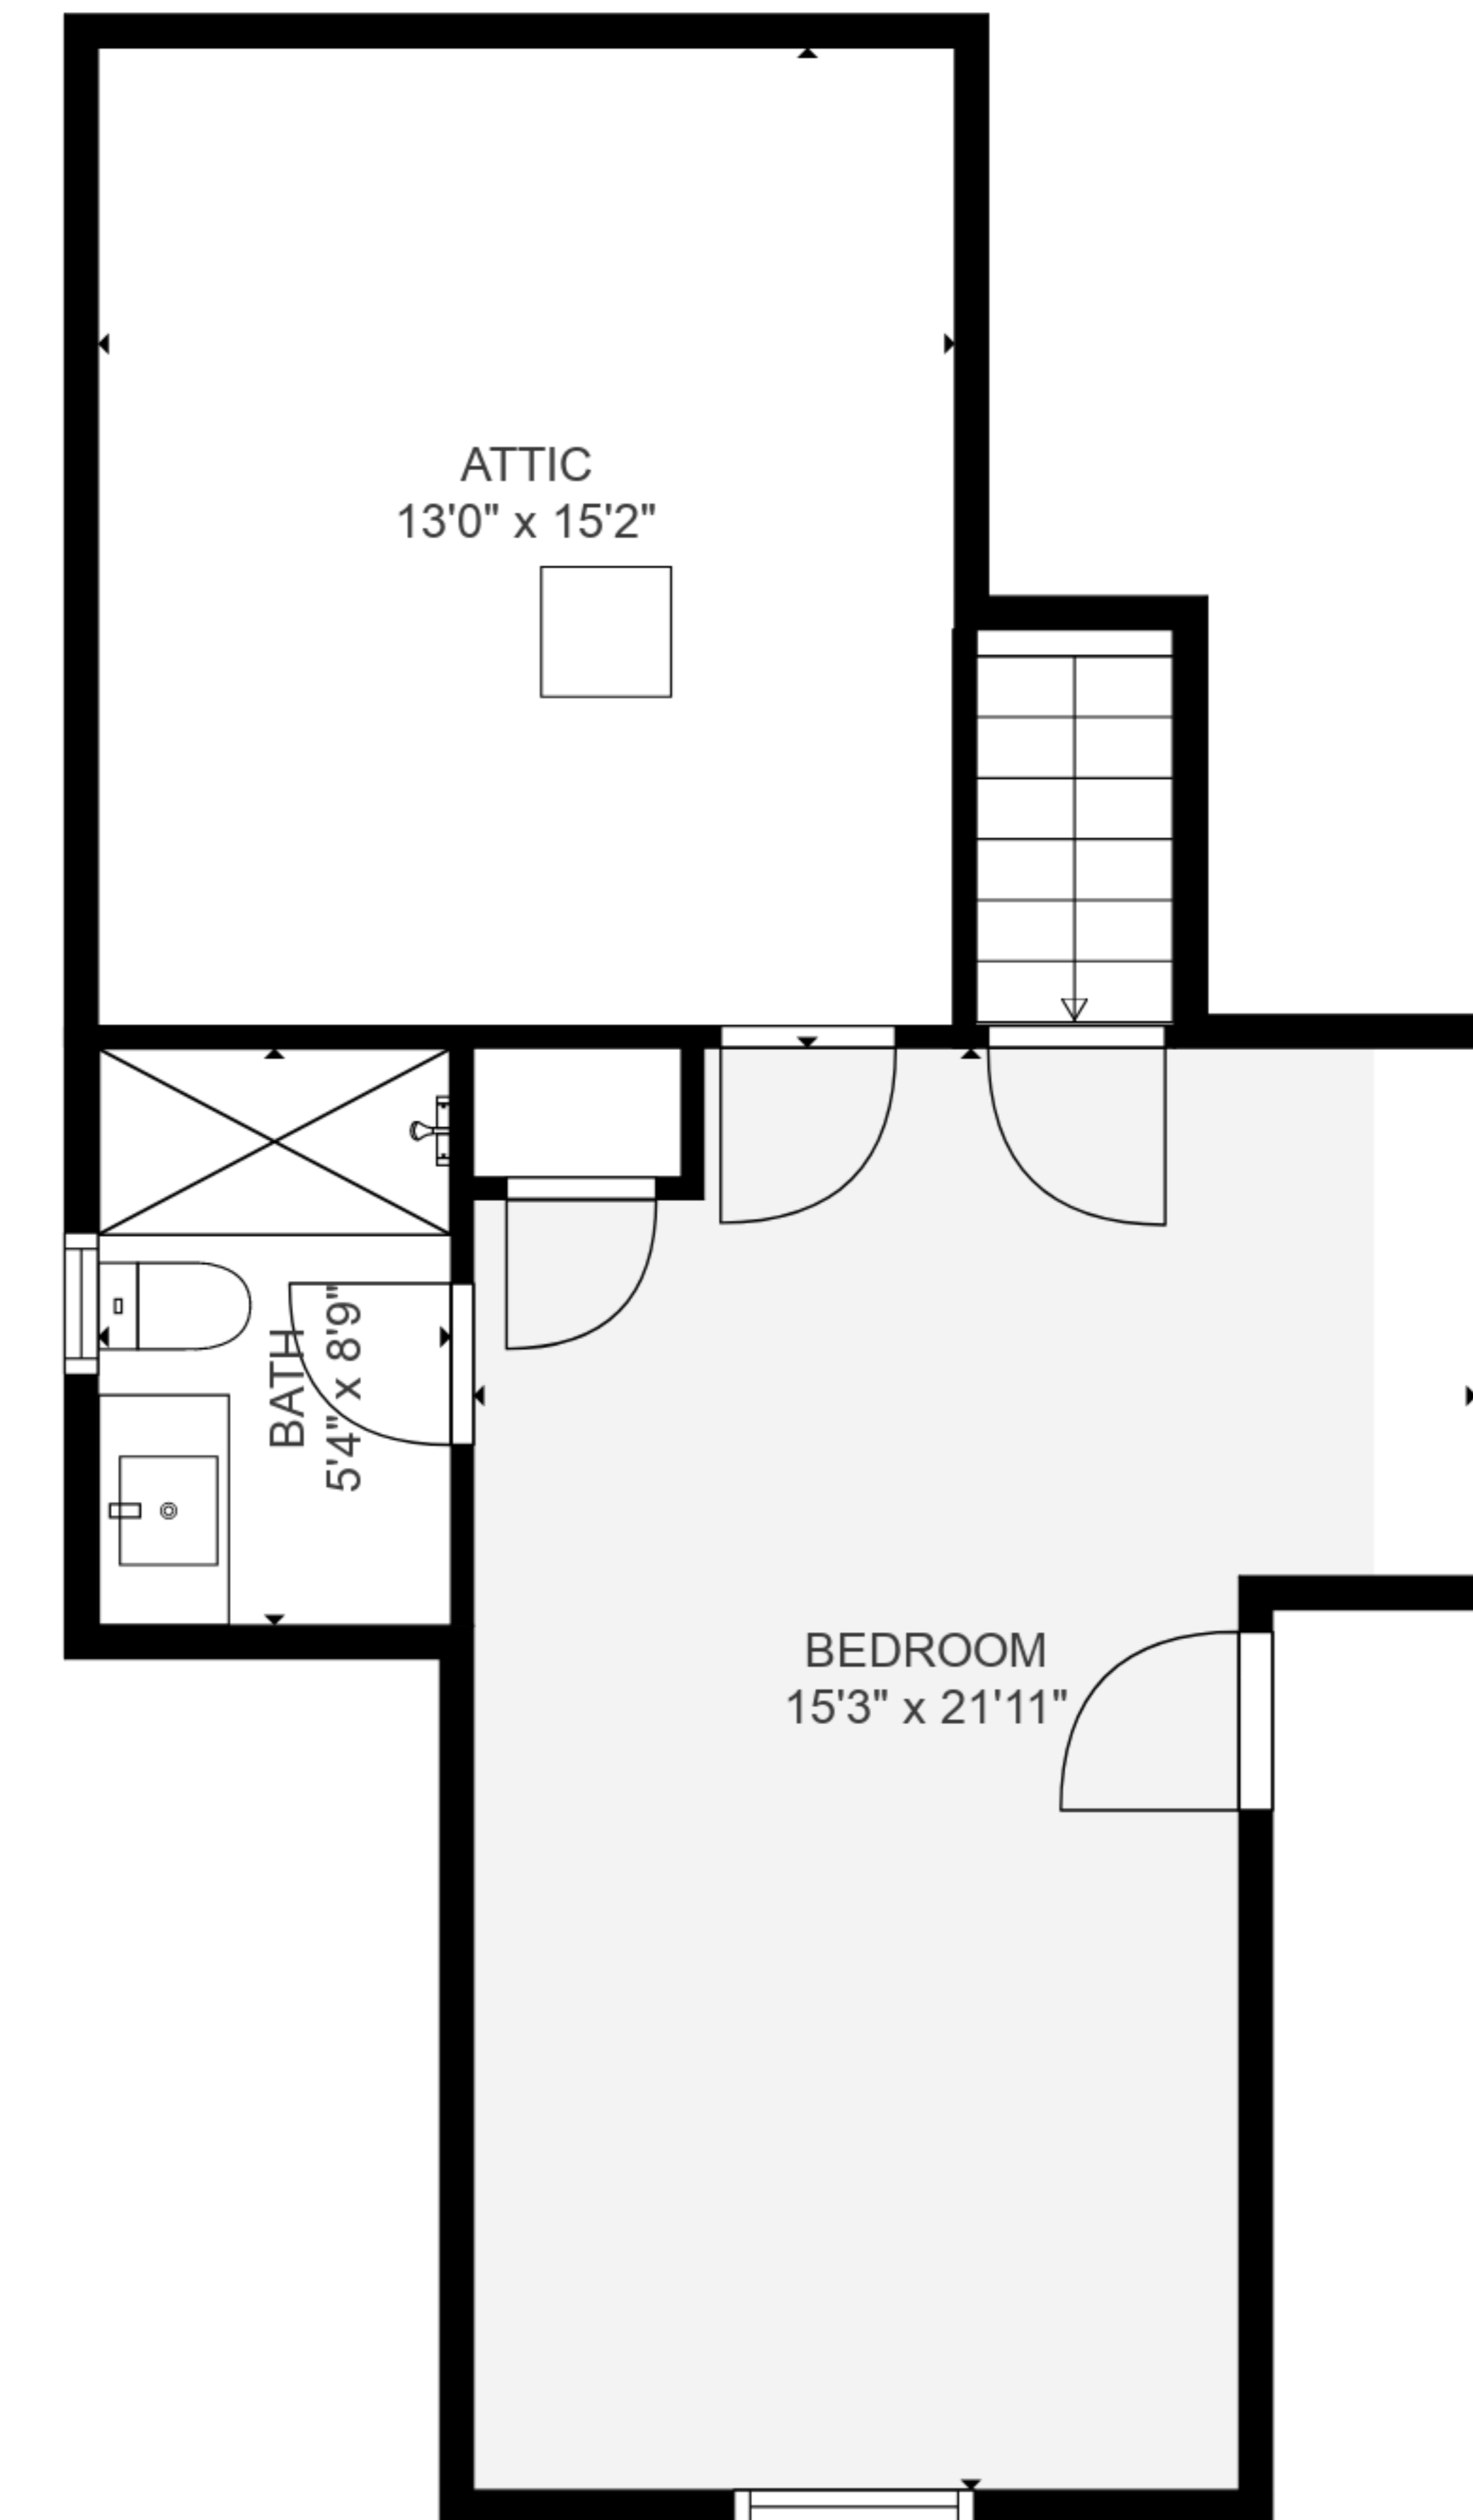

ESTIMATED AREAS

GLA FLOOR 1: 1965 sq. ft EXCLUDED AREAS 684 sq. ft

GLA FLOOR 2: 399 sq. ft EXCLUDED AREAS 211 sq. ft

Total GLA 2364 sq. ft, total area 3259 sq. ft

SIZES AND DIMENSIONS ARE APPROXIMATE. ACTUAL MAY VARY.

FLOOR 1

FLOOR 2

ESTIMATED AREAS

GLA FLOOR 1: 1965 sq. ft EXCLUDED AREAS 684 sq. ft

GLA FLOOR 2: 399 sq. ft EXCLUDED AREAS 211 sq. ft

Total GLA 2364 sq. ft, total area 3259 sq. ft

SIZES AND DIMENSIONS ARE APPROXIMATE. ACTUAL MAY VARY.