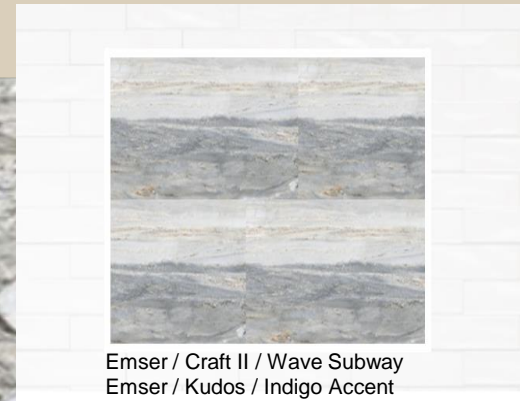

Front Door:
PPG 1068-3
Sultan Sand

Exterior

Owen's Corning - Driftwood

Shutters:
PPG 1164-5
Blueberry Muffin

Siding:
PPG 1097-3
Toasted Almond

General Shale - Hamilton

Kitchen

PPG 1097-3
Toasted Almond

Pegasus Blue Granite

Emser / Craft II / Wave Subway
Emser / Kudos / Indigo Accent

Great Room

PPG 1097-3
Toasted Almond

Daltile / Prime / Elect Gray / Herringbone

Chesapeake Flooring / All American Premium / Vermont Maple