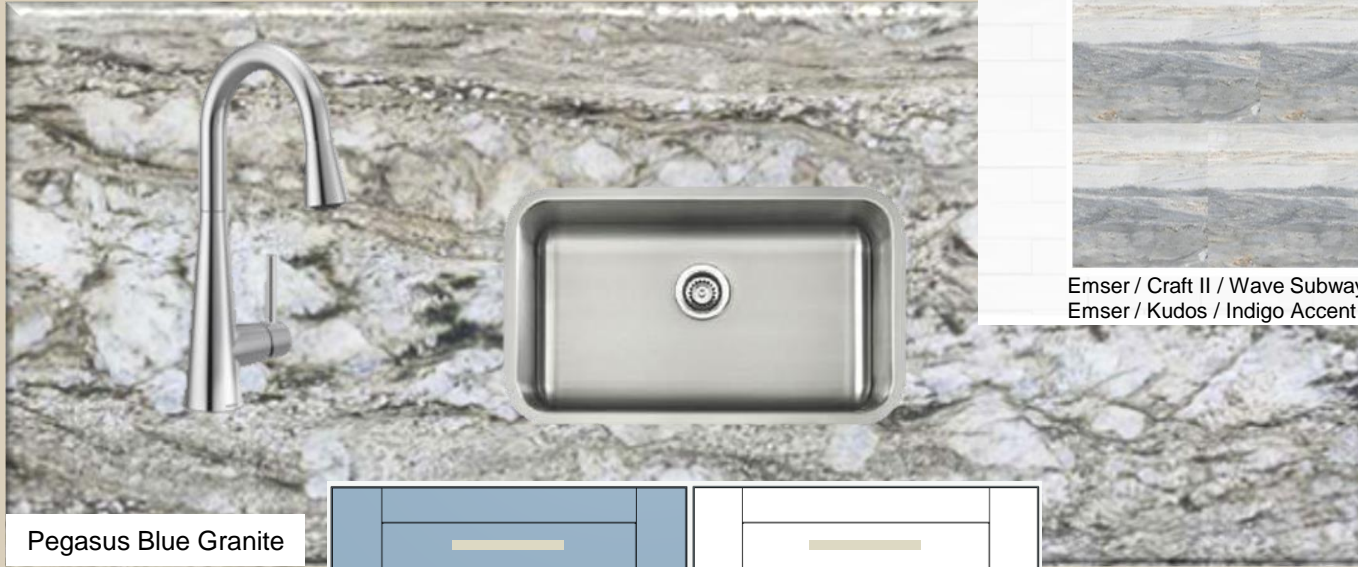

Front Door:
PPG 1068-3
Sultan Sand

Exterior

Owen's Corning - Driftwood

Shutters:
PPG 1164-5
Blueberry Muffin

Siding:
PPG 1097-3
Toasted Almond

General Shale - Hamilton

Kitchen

PPG 1097-3
Toasted Almond