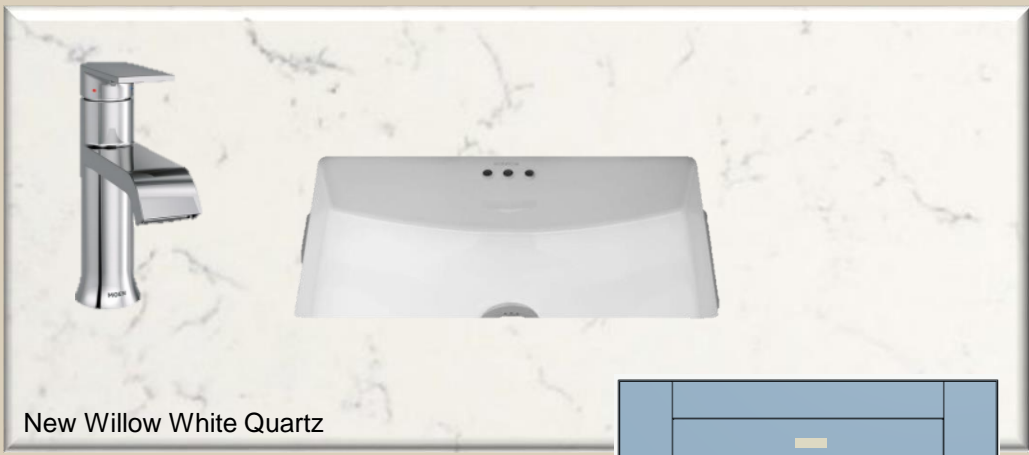

Bath 2

PPG 1097-3
Toasted Almond

New Willow White Quartz

Ballard Blue

AO / Danya / Stream / 12x24 Vertical Stack

AO / Danya / Stream / 2x2 Mosaic

AO / Danya / Stream / 12x24 Stacked

Bath 3