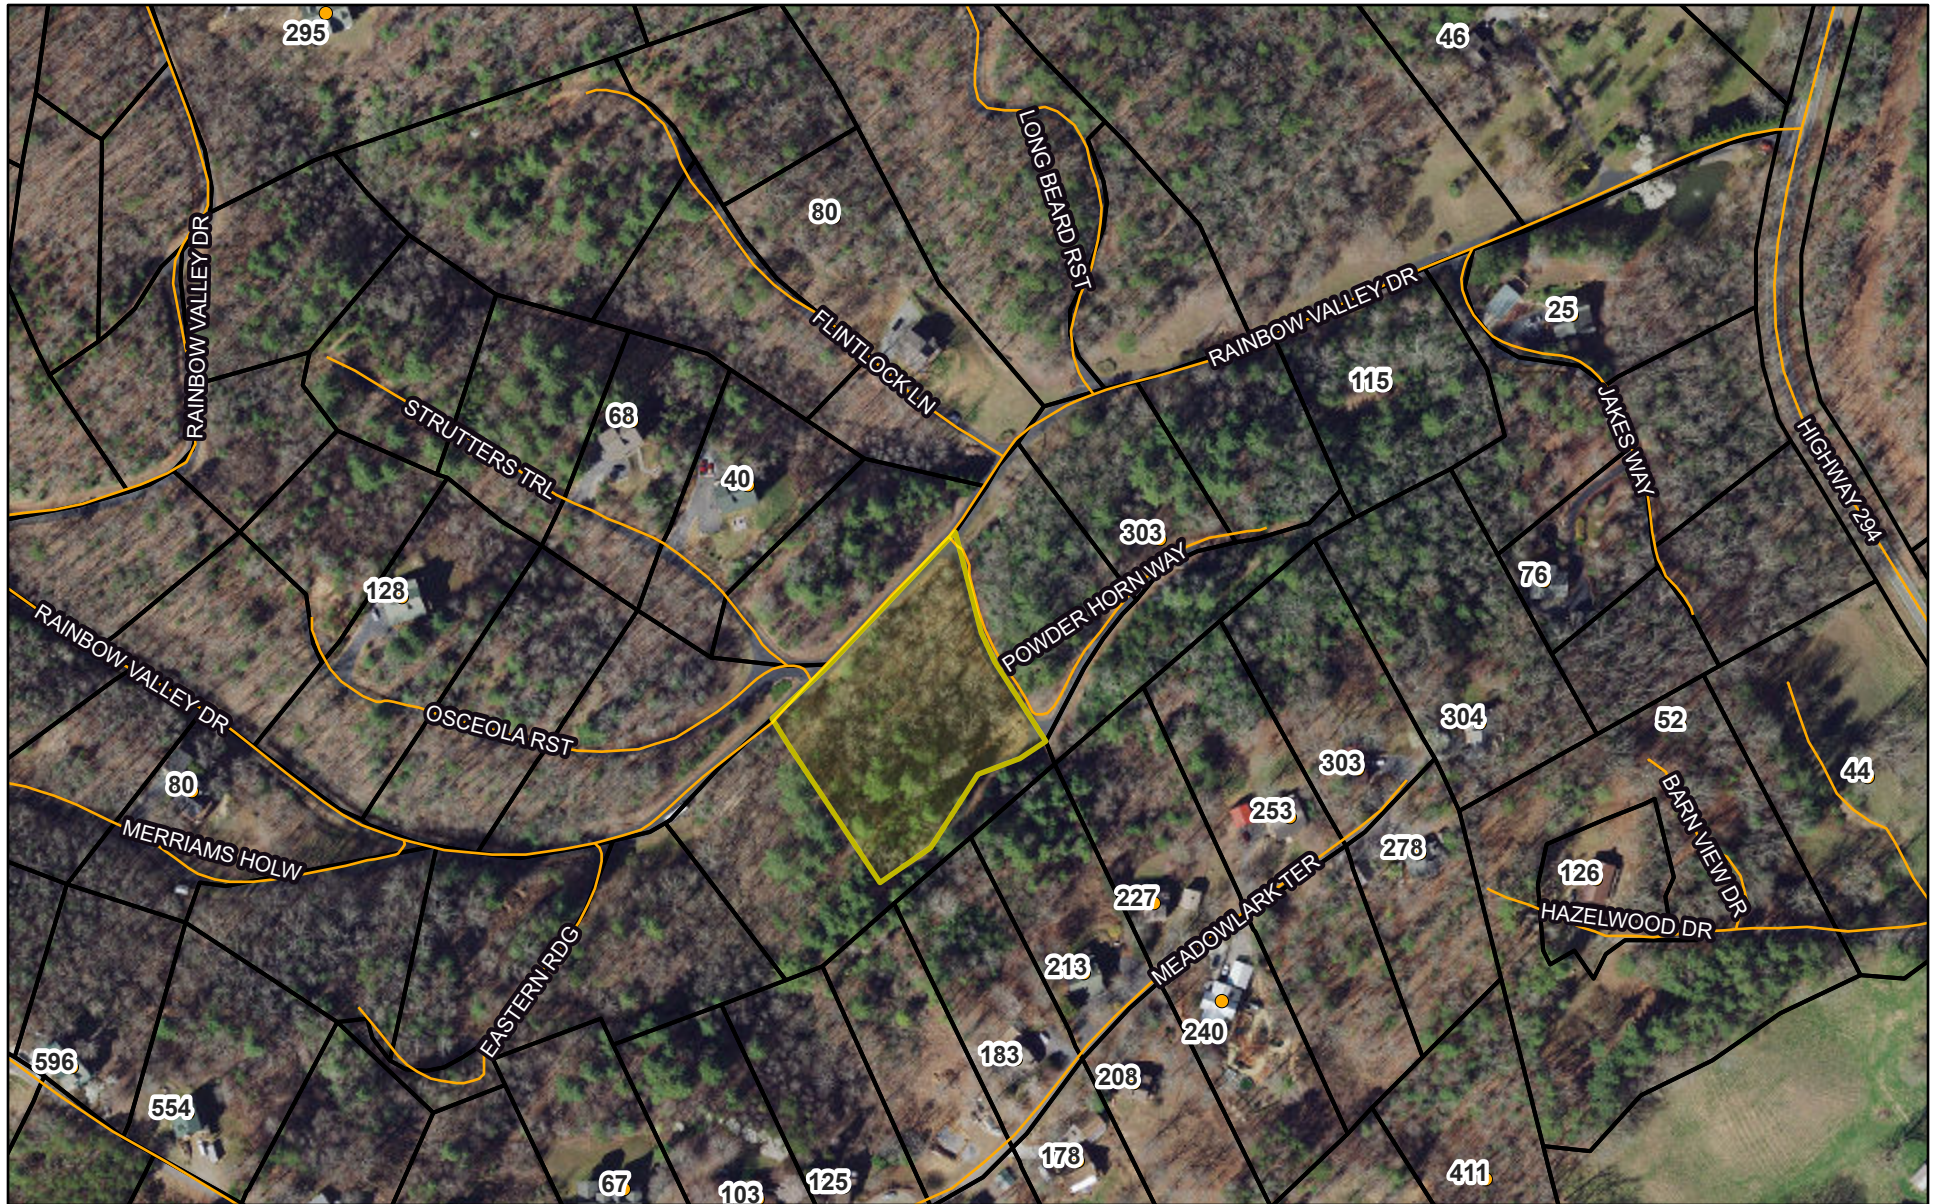

Cherokee County, NC Property Map

3/23/2026, 2:26:07 PM

-  Road Centerlines
-  Structure Points
-  Parcels