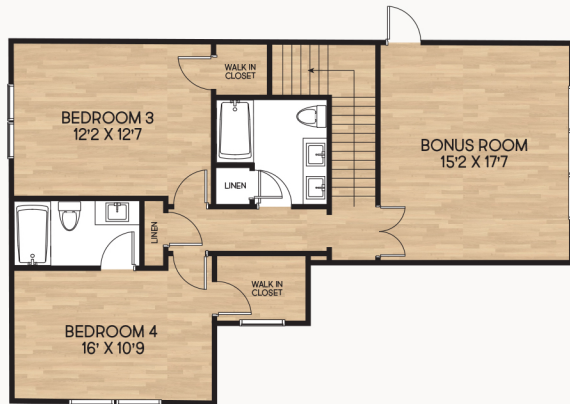

# THE KINGFISHER B

4 bedrooms, 4.5 baths, bonus room, 3012 heated sq. ft.

All information contained herein was accurate at the time of publication. Builder reserves the right to make changes and/or improvements without written notice or obligation in prices, specifications or materials, and to change or discontinue models.