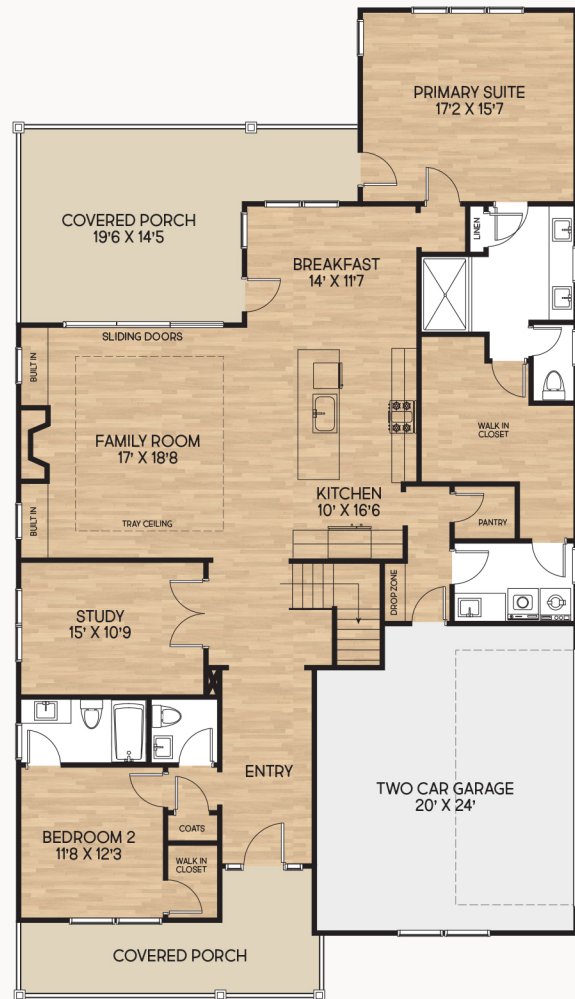

# THE KINGFISHER B

4 bedrooms, 4.5 baths, bonus room, 3012 heated sq. ft.

All information contained herein was accurate at the time of publication. Builder reserves the right to make changes and/or improvements without written notice or obligation in prices, specifications or materials, and to change or discontinue models.