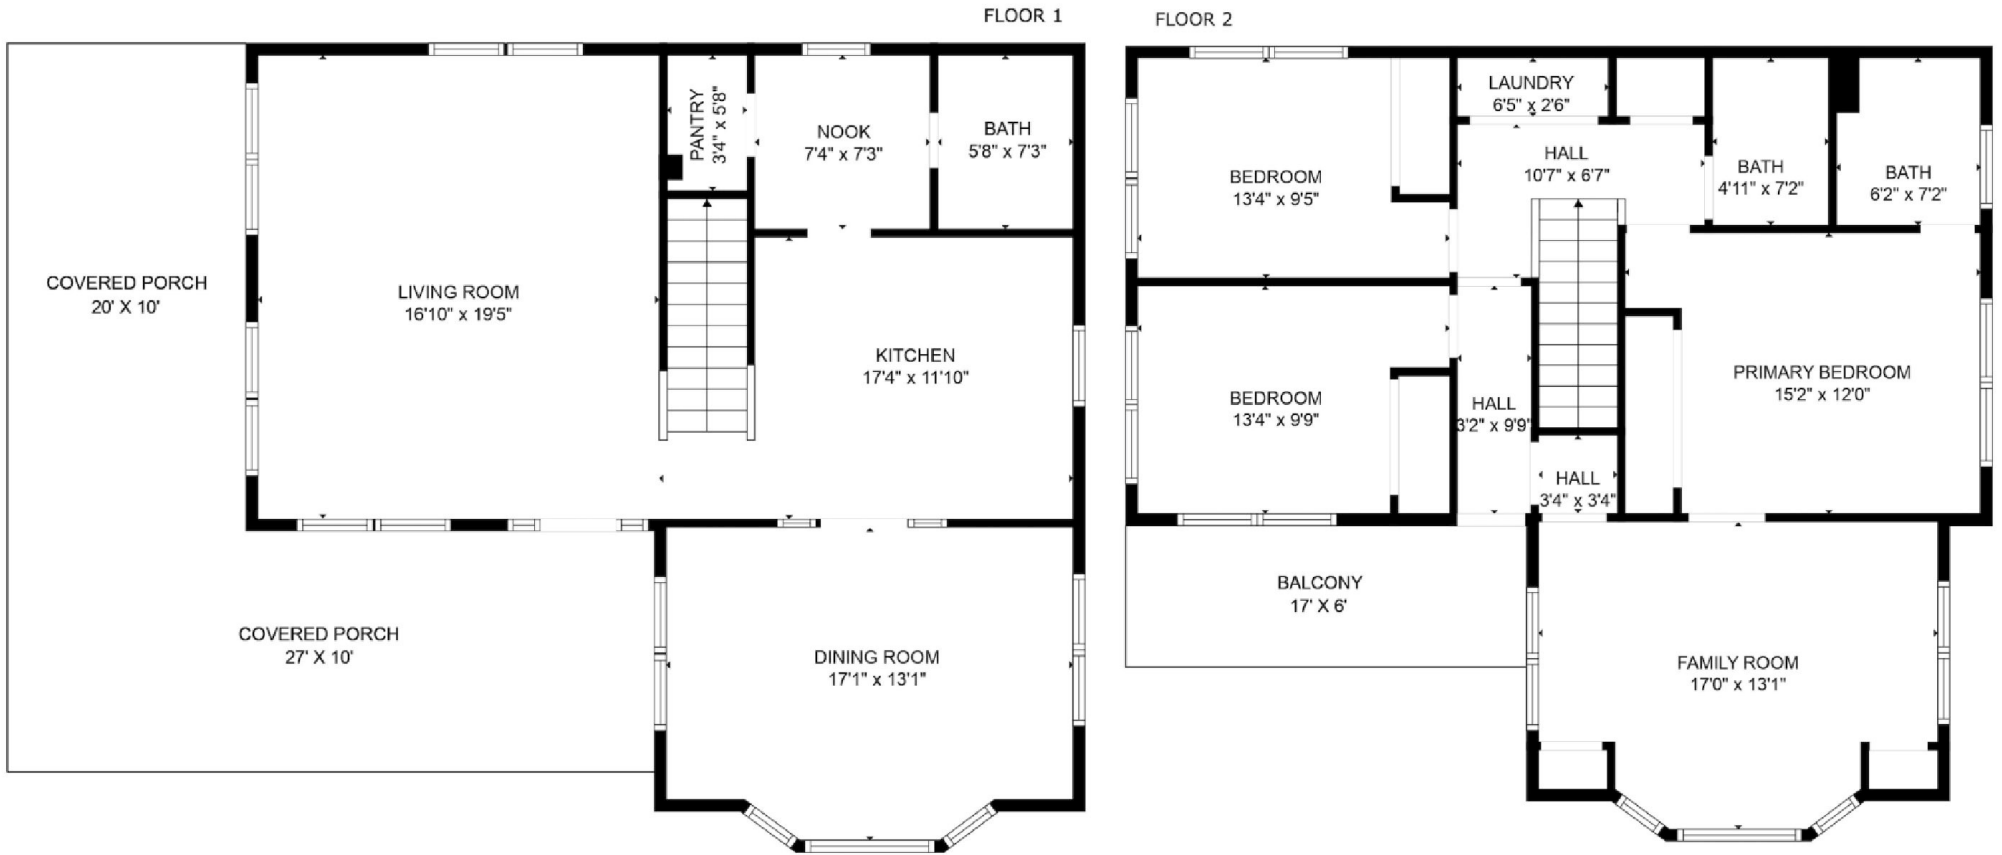

1103 S Topsail Dr Surf City, NC 28445

Total Heated: 1941 sq ft.
 Floor 1: 957 sq ft. Floor 2: 984 sq ft.