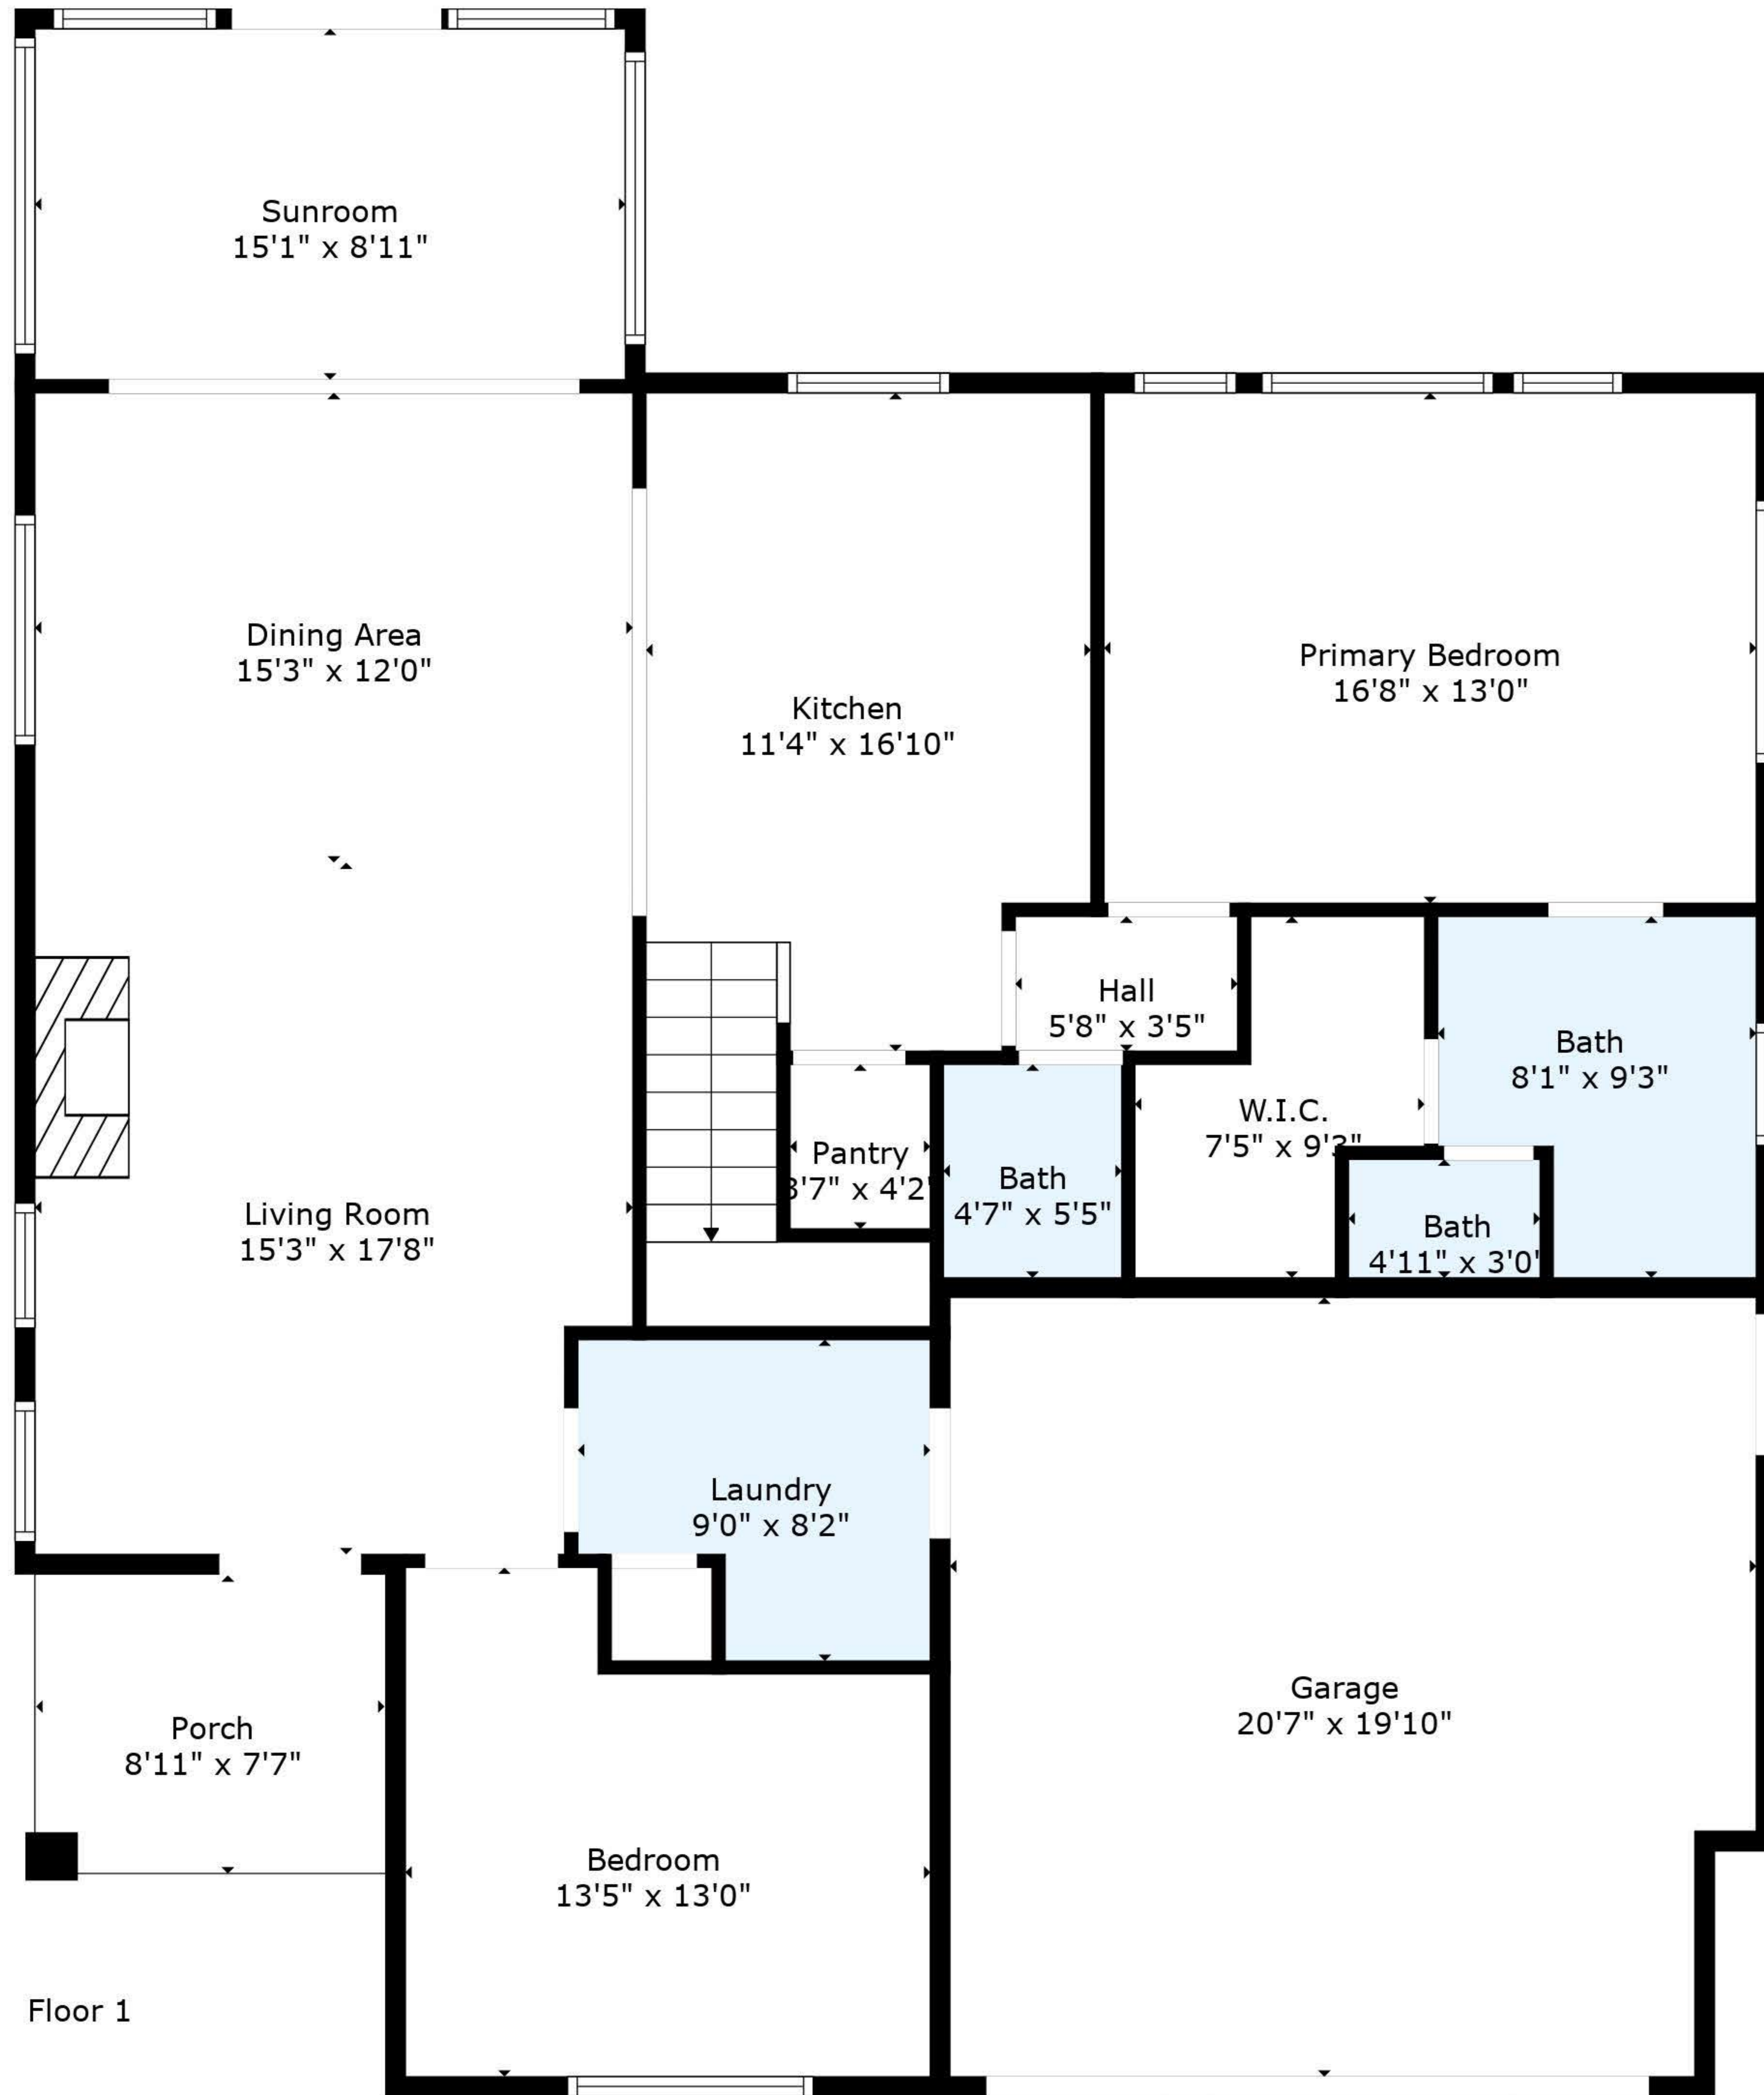

387 Blossom Tree Ln SE
Bolivia, NC 28422

Floor 1

Floor 2

TOTAL: 2389 sq. ft
FLOOR 1: 1657 sq. ft, FLOOR 2: 732 sq. ft
EXCLUDED AREAS: GARAGE: 399 sq. ft, PORCH: 68 sq. ft, WALLS: 190 sq. ft

Interior Dimensions Are Approximate. Actual May Vary. Gla Measured Per Ansi Guidelines.