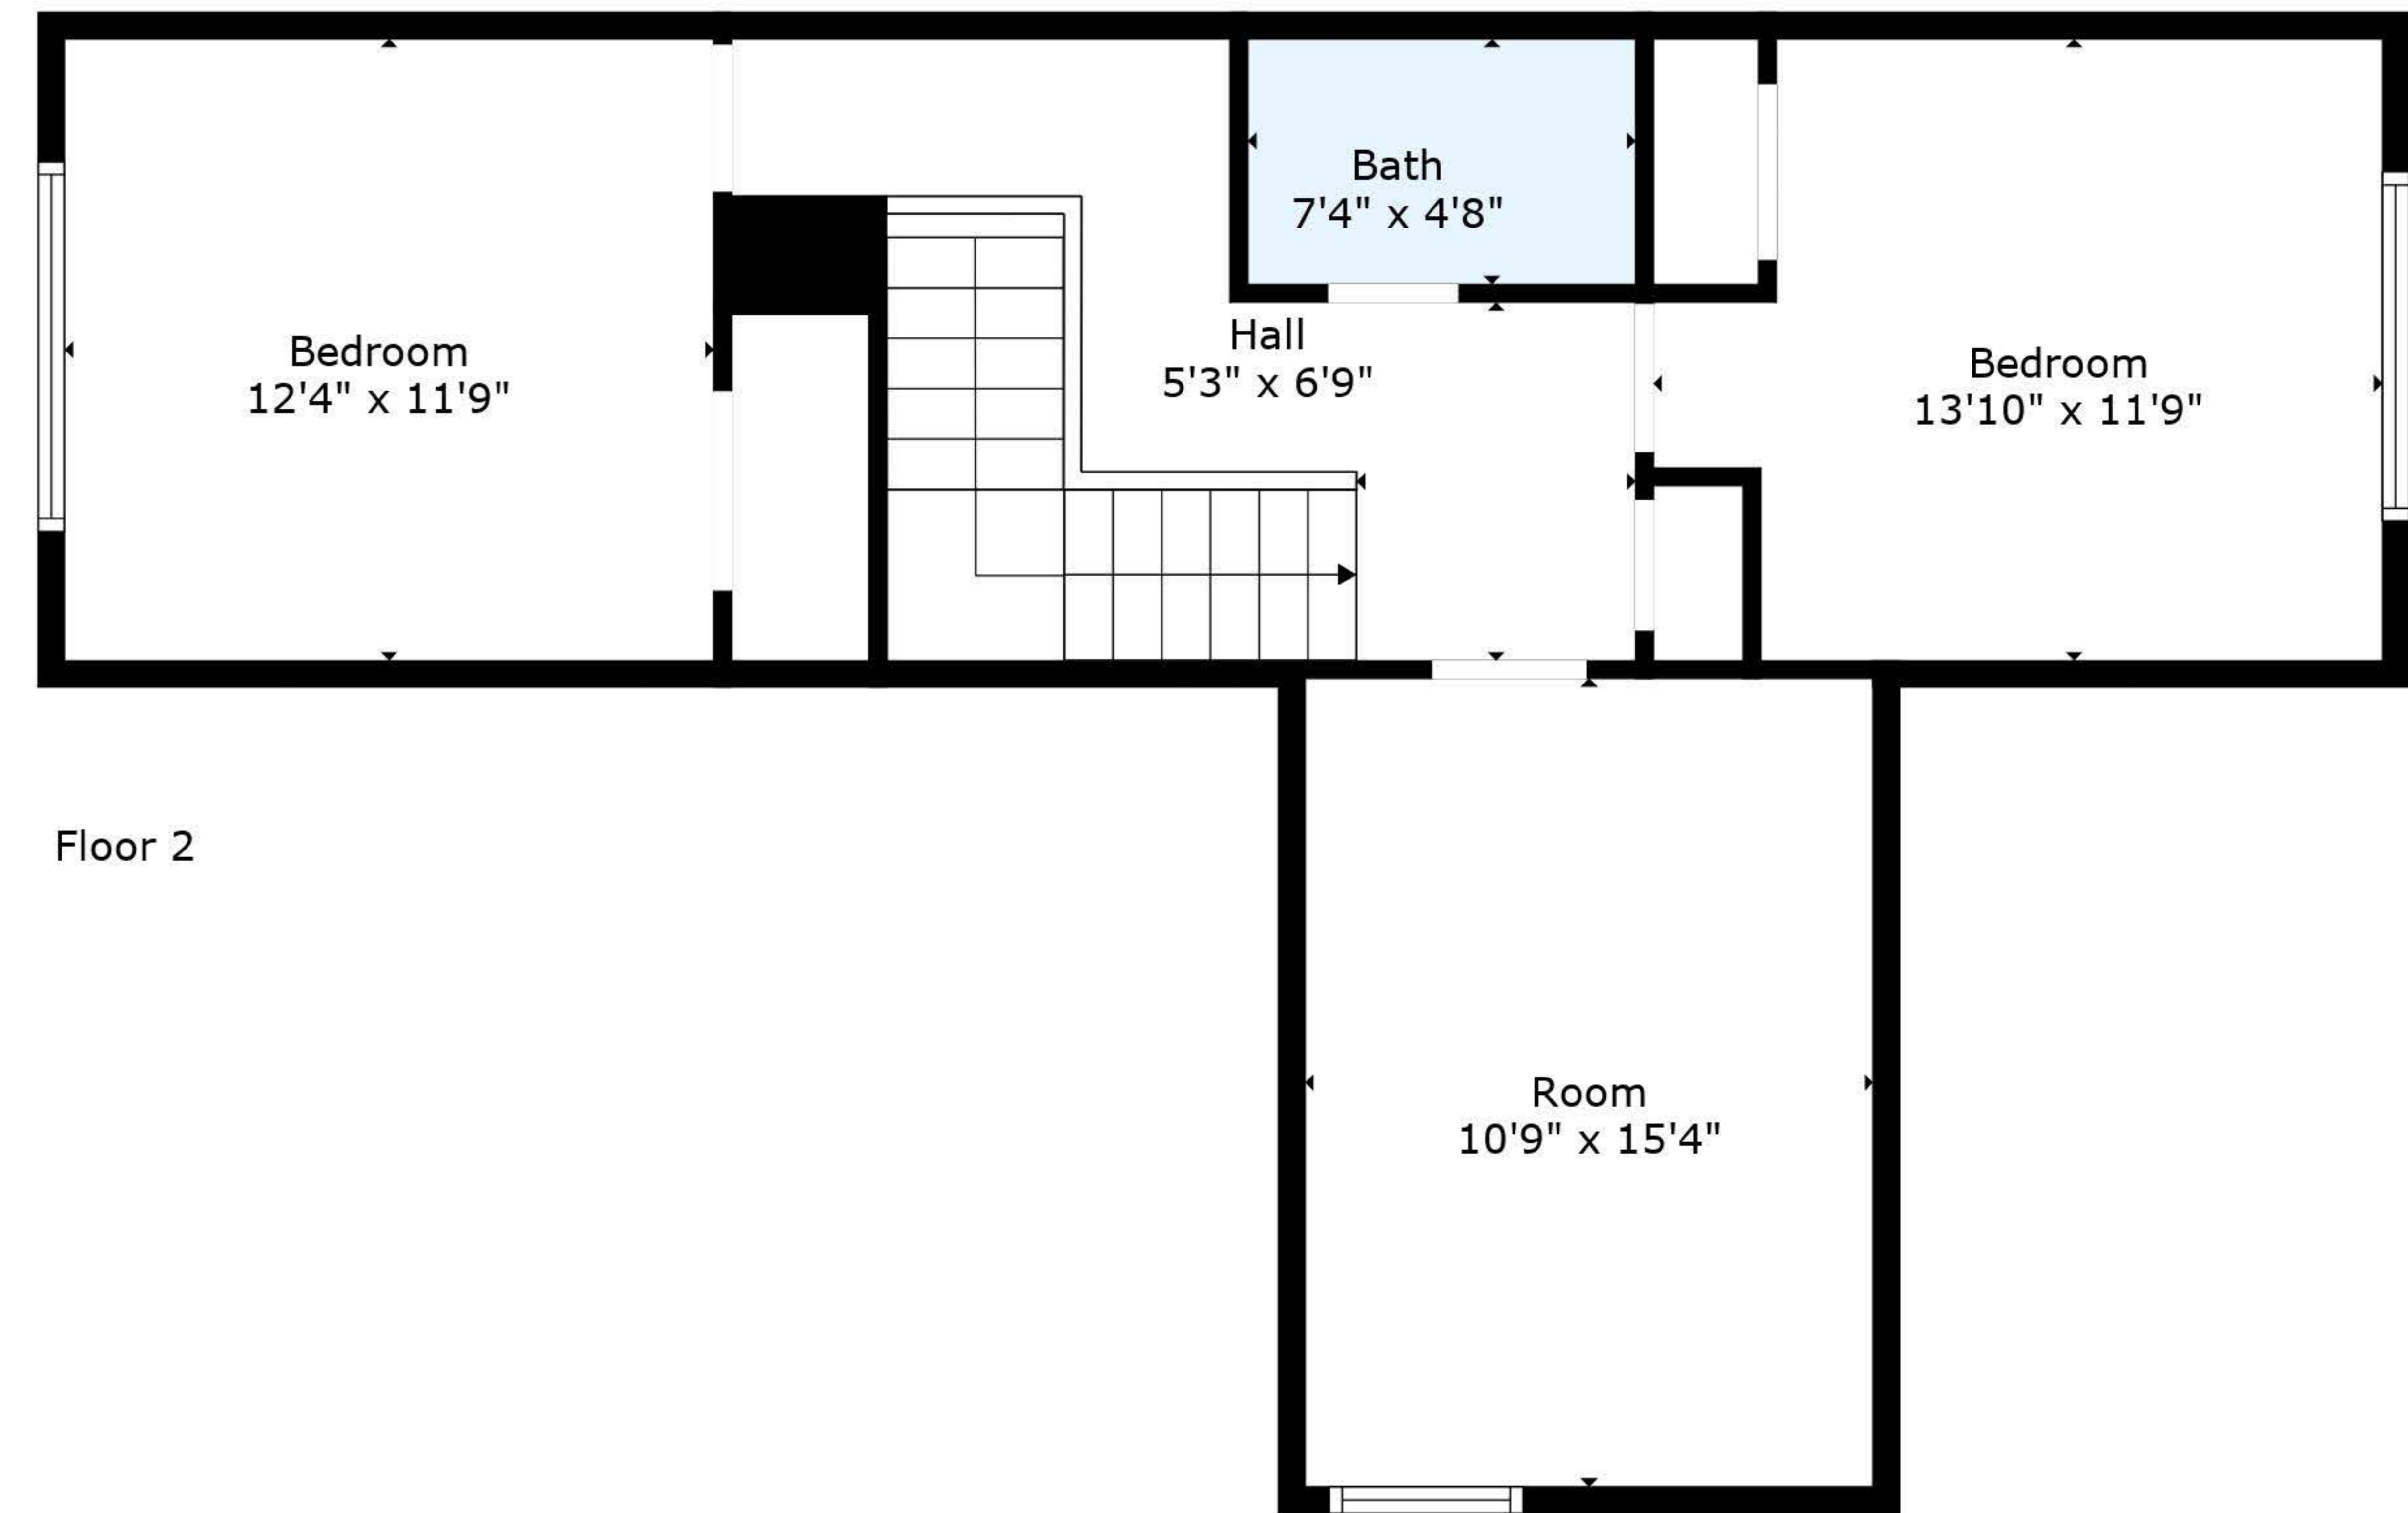

387 Blossom Tree Ln SE
Bolivia, NC 28422

Floor 1

Floor 2

TOTAL: 2389 sq. ft
FLOOR 1: 1657 sq. ft, FLOOR 2: 732 sq. ft
EXCLUDED AREAS: GARAGE: 399 sq. ft, PORCH: 68 sq. ft, WALLS: 190 sq. ft

Interior Dimensions Are Approximate. Actual May Vary. Gla Measured Per Ansi Guidelines.