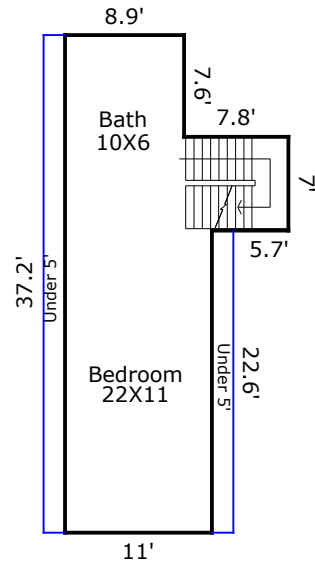

553 Stanwood Drive
2401 SQ. FT.
 Room Dimensions Are Rounded

TOTAL Sketch by a la mode

Area Calculations Summary

Living Area	
First Floor	1968.04 Sq ft
Second Floor	433.14 Sq ft
Total Living Area (Rounded):	2401 Sq ft
Non-living Area	
2 Car Attached	591.47 Sq ft