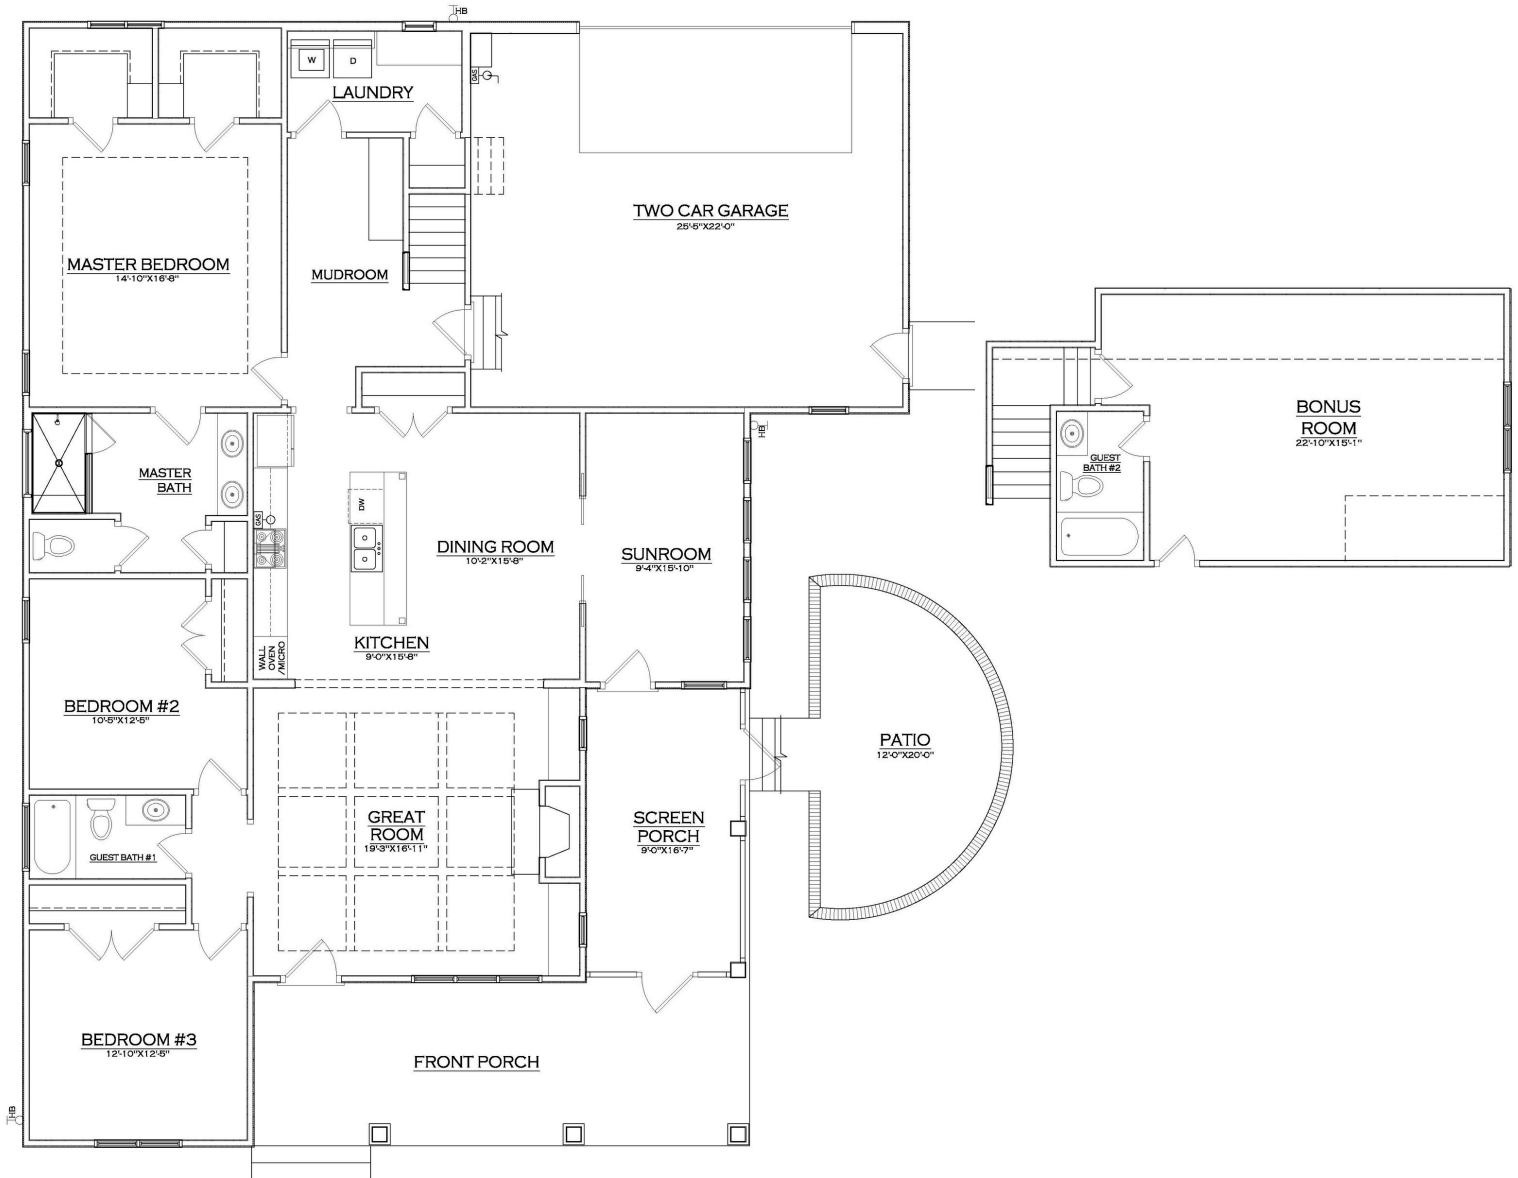

Kelsey Pleasant Wahl
kpleasant@billclarkhomes.com
336.504.1232
LegacyHomesByBillClark.com

Renderings and floor plans are artist's concepts and are subject to change.

Bill Clark Homes reserves the right to adjust prices at any time without notice.