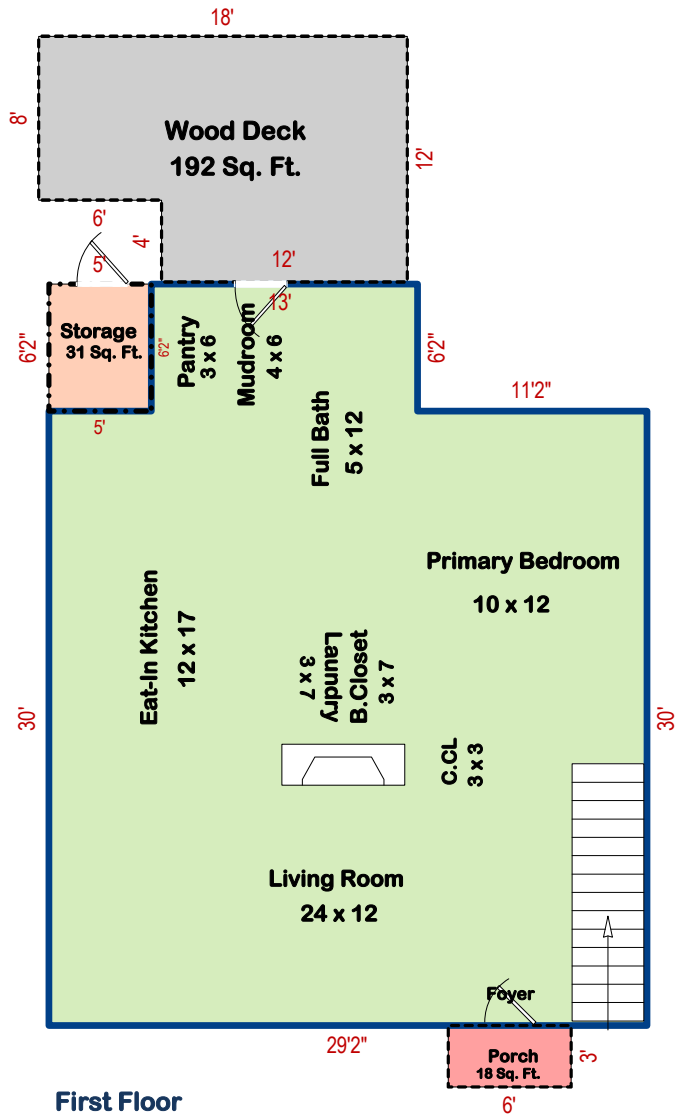

3508 Christopher Drive NW _ Wilson NC27896

****Approximate Livable Sq.Ft. = 1480.63**

****Some Measurements and Dimensions appear rounded/This diagram is not to an exact scale.**

****Approximate Assessed Sq.Ft. can vary +/- between other sources due to instruments utilized; this assessment rendering does not determine any appraised values.**