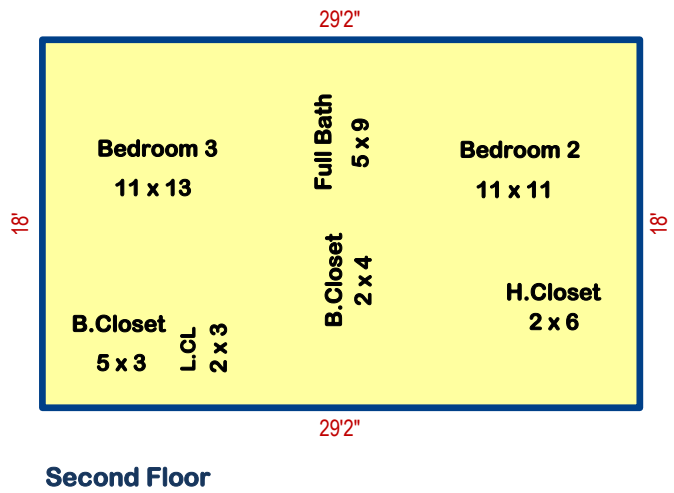

3508 Christopher Drive NW _ Wilson NC27896

****Approximate Livable Sq.Ft. = 1480.63**

****Some Measurements and Dimensions appear rounded/This diagram is not to an exact scale.**

****Approximate Assessed Sq.Ft. can vary +/- between other sources due to instruments utilized; this assessment rendering does not determine any appraised values.**