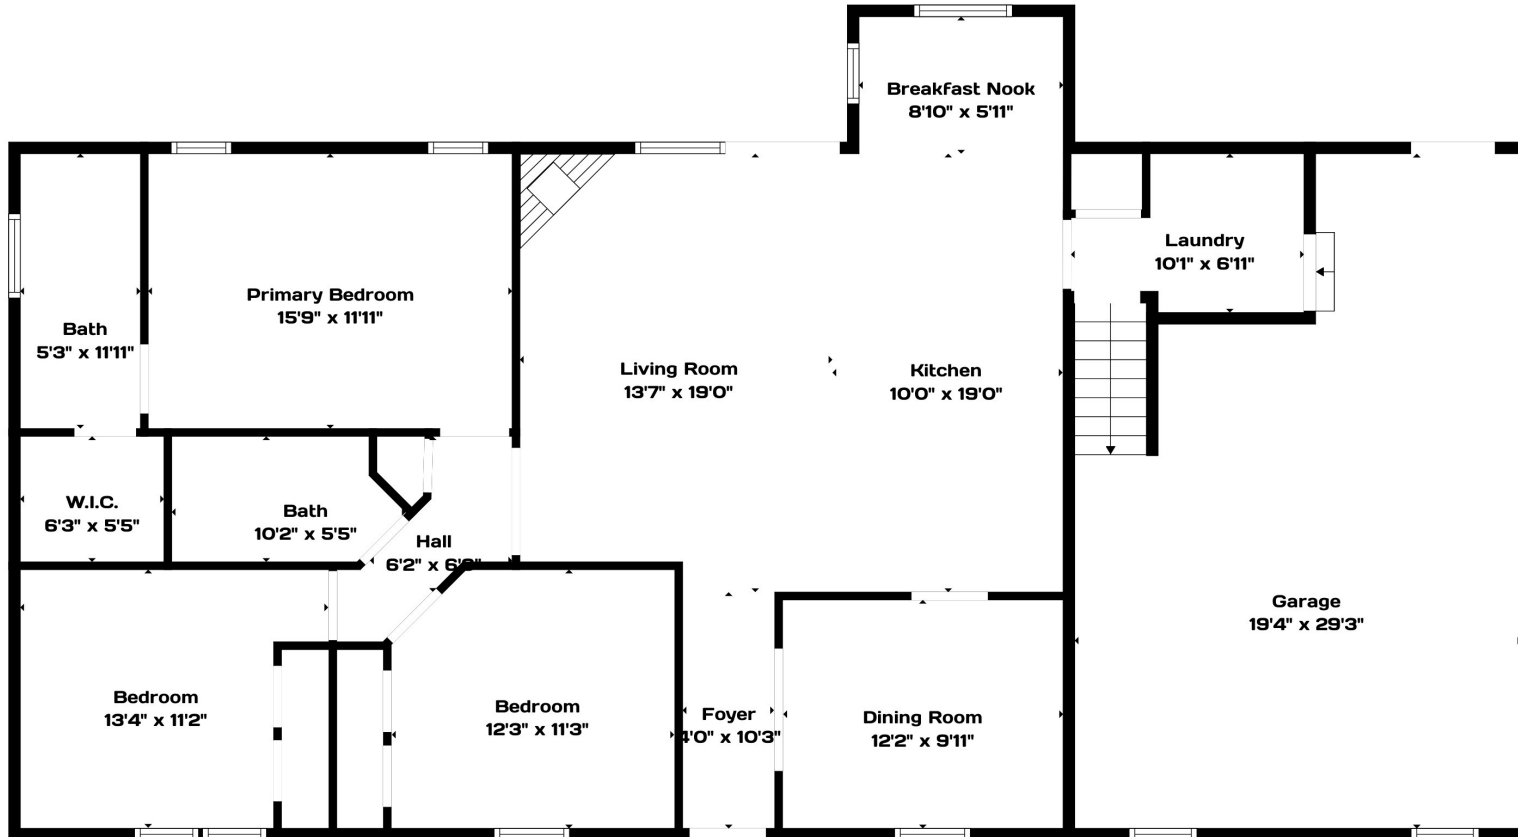

Floor 2

Floor 1

ESTIMATED AREAS

GLA FLOOR 1: 1534 sq. ft EXCLUDED AREAS 521 sq. ft
 GLA FLOOR 2: 257 sq. ft EXCLUDED AREAS 0 sq. ft
 Total GLA 1791 sq. ft, total area 2312 sq. ft

Measurements Calculated. Deemed Highly Reliable But Not Guaranteed.