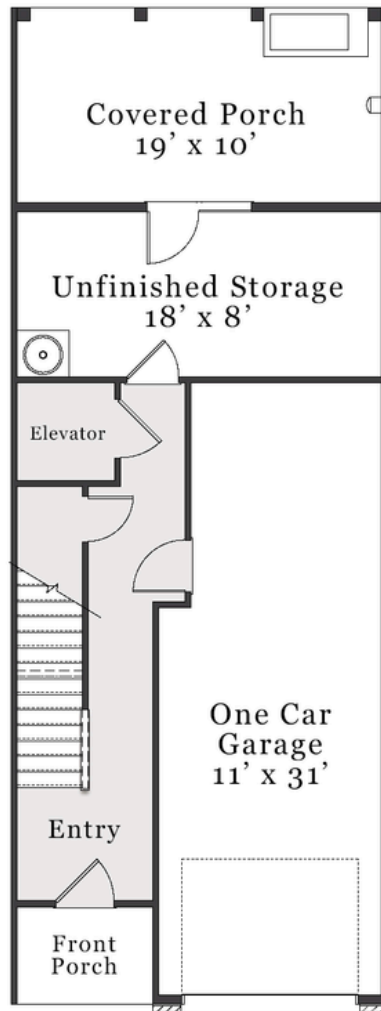

# The Tilley

2 BEDROOMS | 2.5 BATHS | 1,917 SQ.FT.

Landmark

Sotheby's  
INTERNATIONAL REALTY

## Third Floor

1,917 sq. ft.

1,917 sq. ft.

1,917 sq. ft.

1,917 sq. ft.

## First Floor