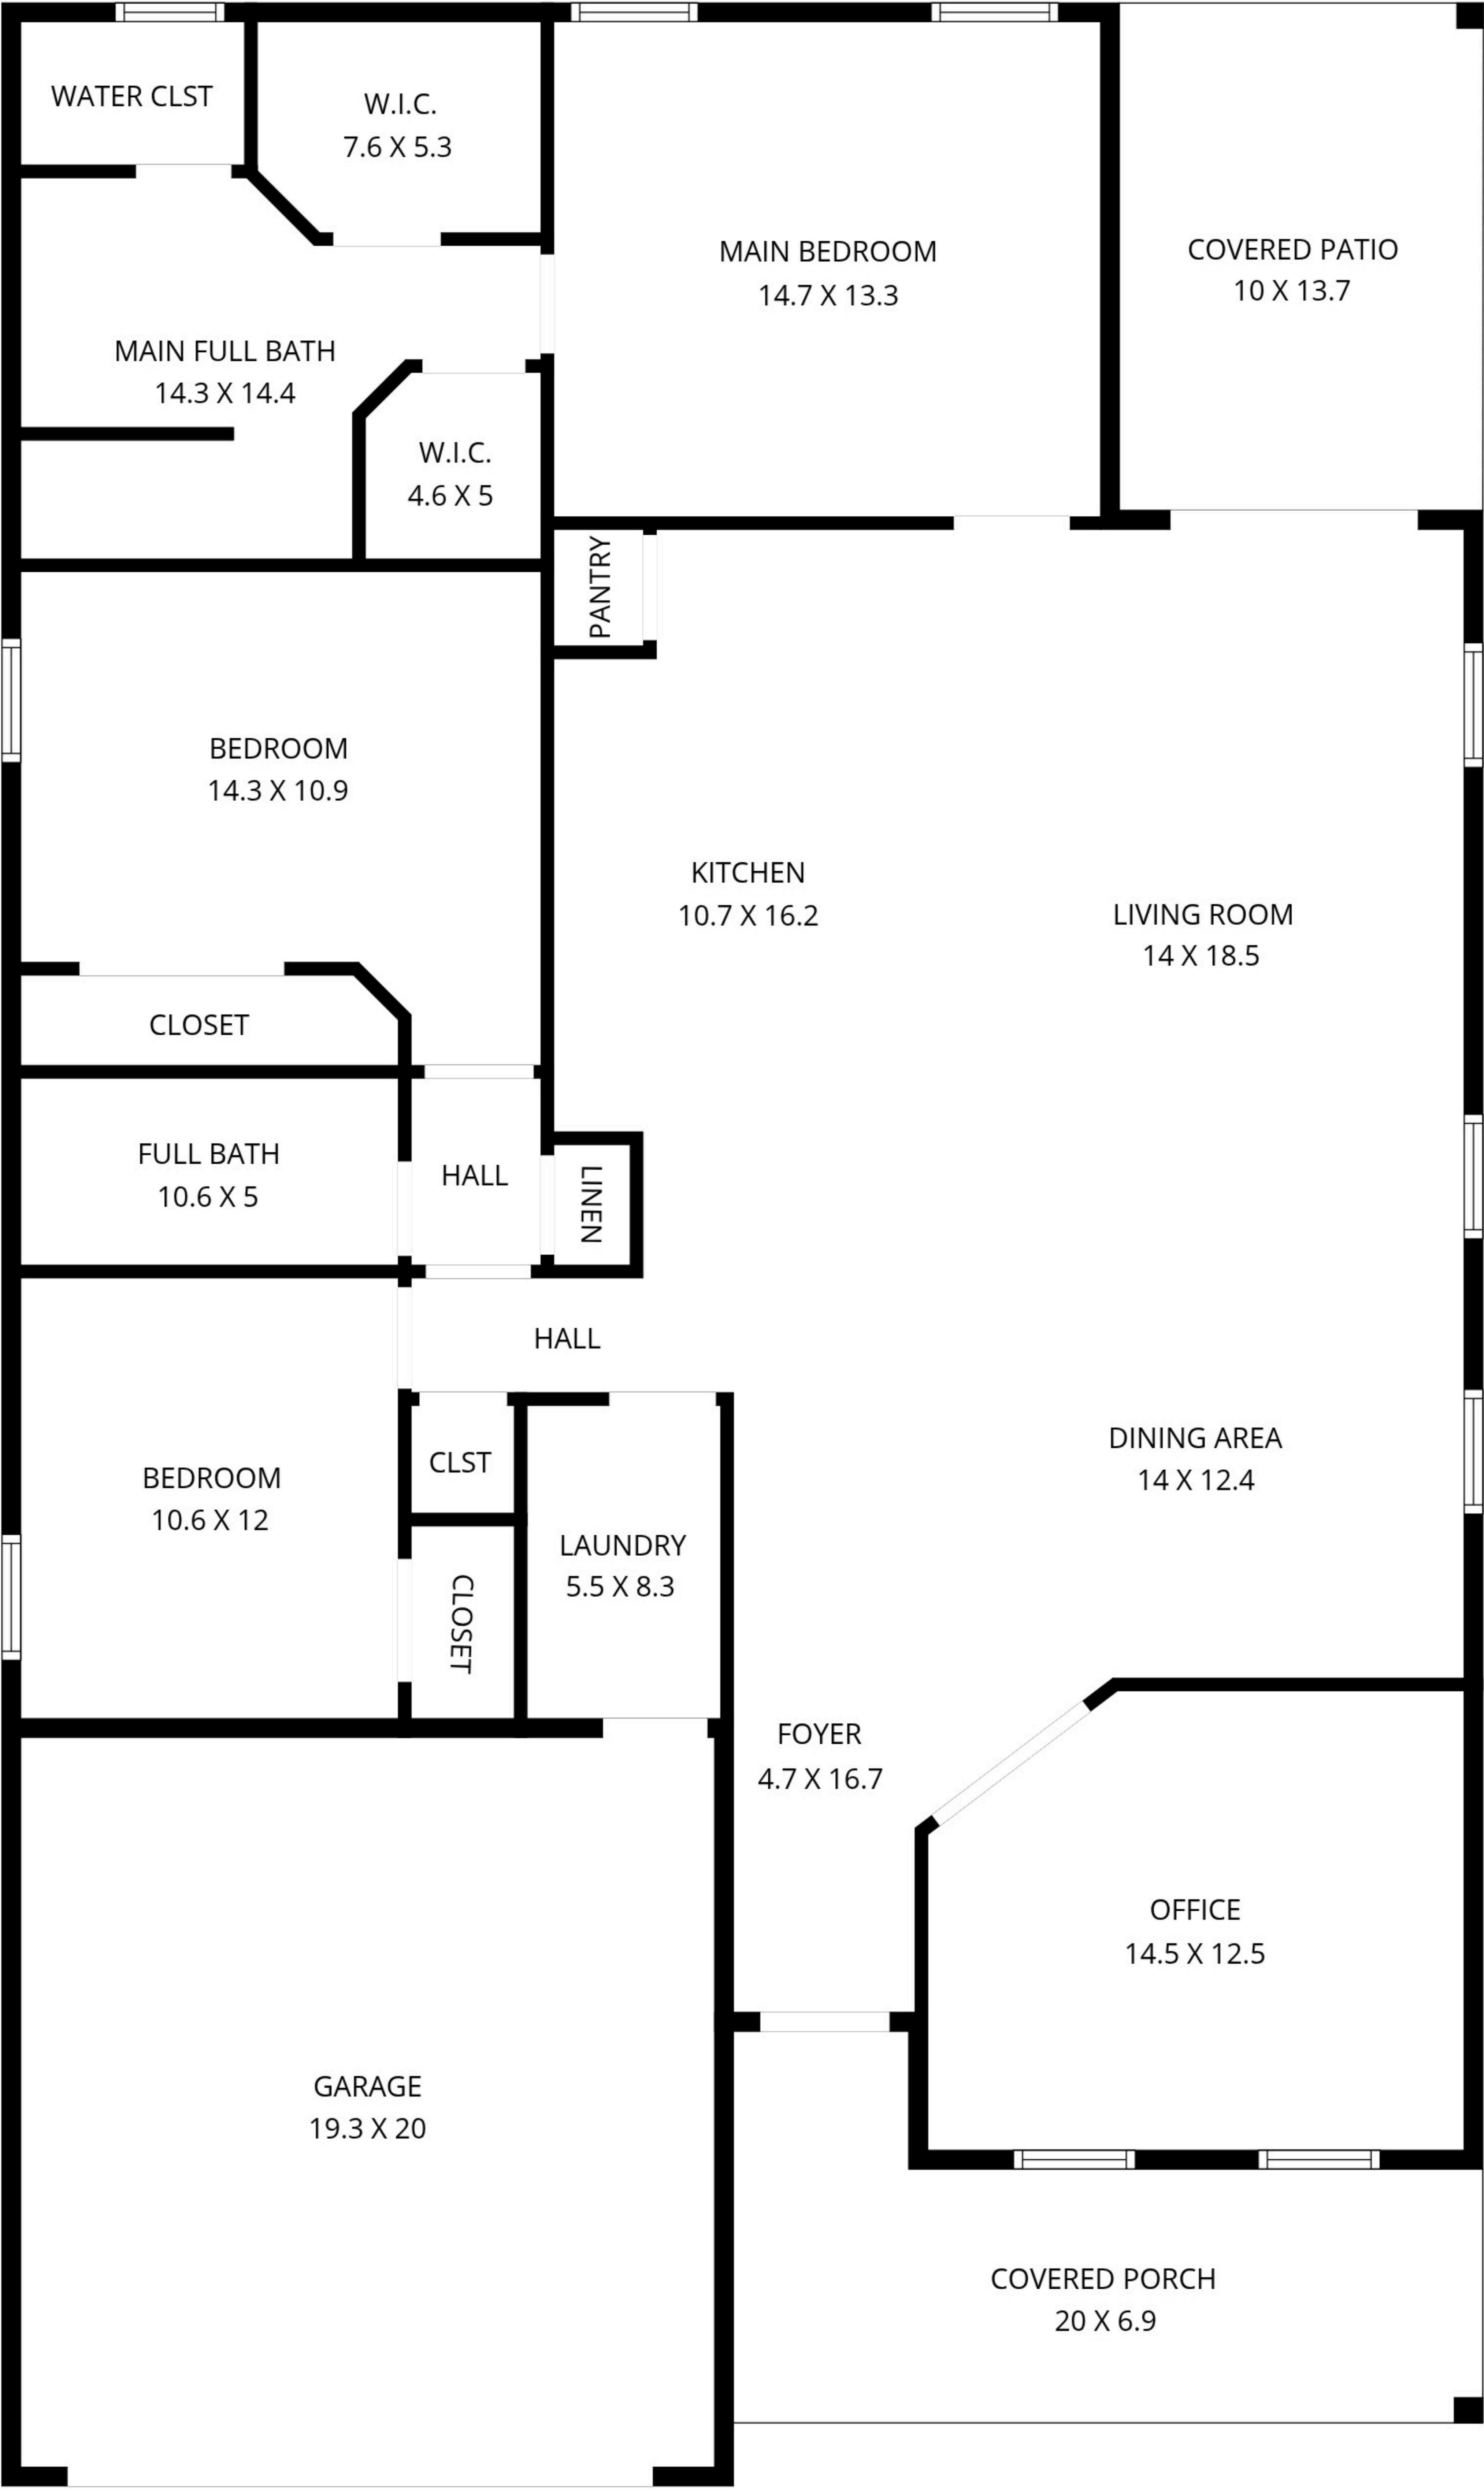

**125 Scots Pine Circle
Wallace, NC 28466**

Total Heated: 1970 sq ft.

Excluded Areas: Garage: 418 sq ft. Cov Porch: 153 sq ft. Cov Patio: 137 sq ft.

MEASUREMENTS DEEMED HIGHLY RELIABLE BUT NOT GUARANTEED