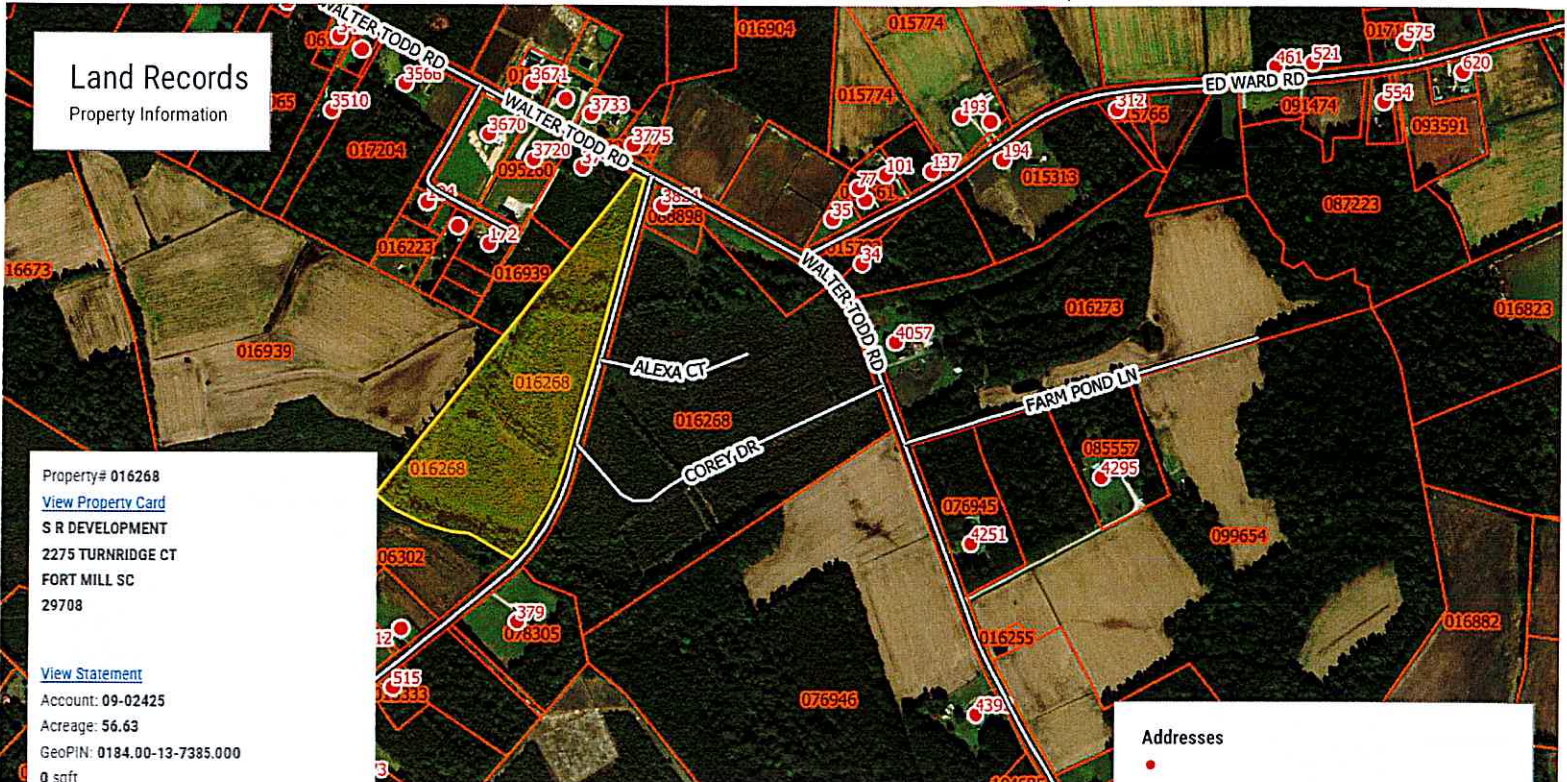

[View Statement](#)

Account: 09-02425

Acreage: 56.63

GeoPIN: 0184.00-13-7385.000

0 sqft

Vacant Rural Residential

[View Deed](#)

Deed: 893/183

Plat: 084/049

History

893/183 , 866/265 , 114/301

Addresses

Parcels

Columbus County, North Carolina - ©2014-2017

Land Records

Property Information

Property# 016268
[View Property Card](#)
 S R DEVELOPMENT
 2275 TURNRIDGE CT
 FORT MILL SC
 29708

[View Statement](#)
 Account: 09-02425
 Acreage: 56.63
 GeoPIN: 0184.00-13-7385.000
 0 sqft
 Vacant Rural Residential

[View Deed](#)
 Deed: 893/183
 Plat: 084/049
 History
 893/183 , 866/265 , 114/301

Addresses

Parcels

Columbus County, North Carolina - ©2014-2017