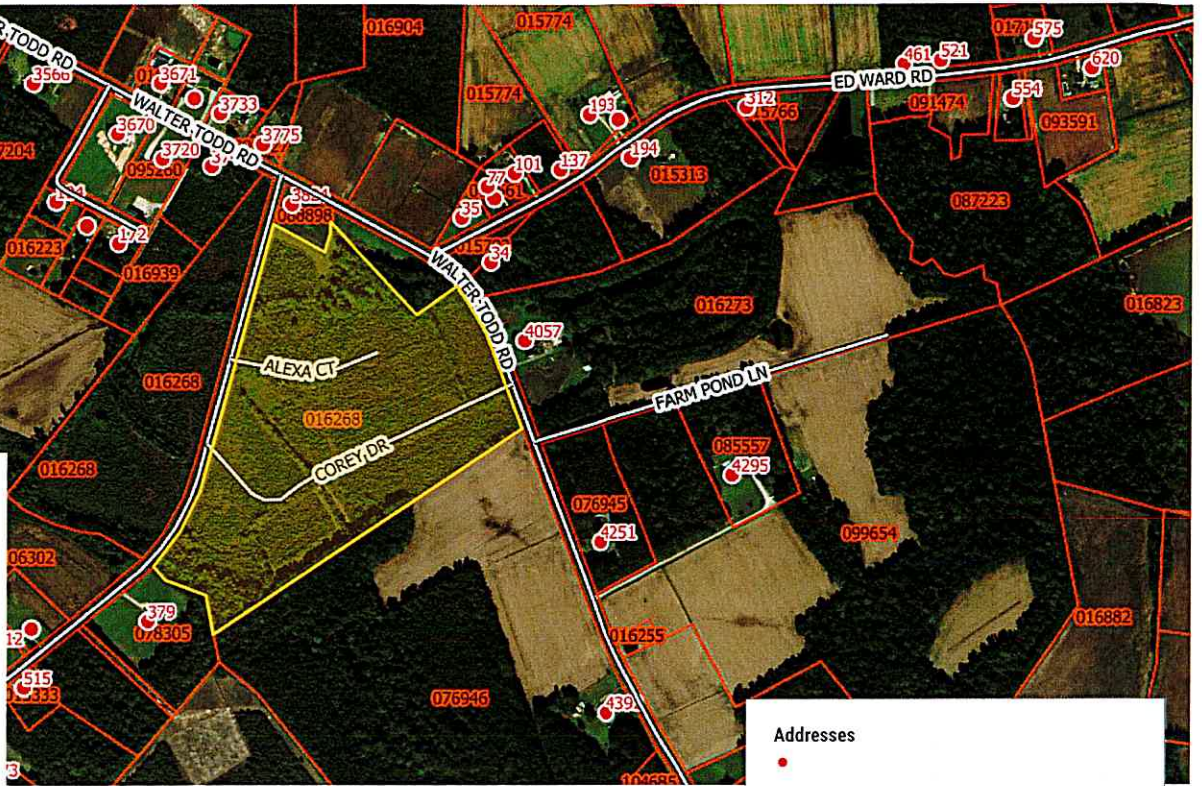

[View Statement](#)

Account: 09-02425

Acreage: 56.63

GeoPIN: 0184.00-13-7385.000

0 sqft

Vacant Rural Residential

[View Deed](#)

Deed: 893/183

Plat: 084/049

History

893/183 , 866/265 , 114/301

Addresses

Parcels

Columbus County, North Carolina - ©2014-2017

Land Records

Property Information

Property# 016268
[View Property Card](#)
 S R DEVELOPMENT
 2275 TURNRIDGE CT
 FORT MILL SC
 29708

[View Statement](#)
 Account: 09-02425
 Acreage: 56.63
 GeoPIN: 0184.00-13-7385.000
 0 sqft
 Vacant Rural Residential

[View Deed](#)
 Deed: 893/183
 Plat: 084/049
 History
 893/183 , 866/265 , 114/301

Addresses

Parcels

Columbus County, North Carolina - ©2014-2017