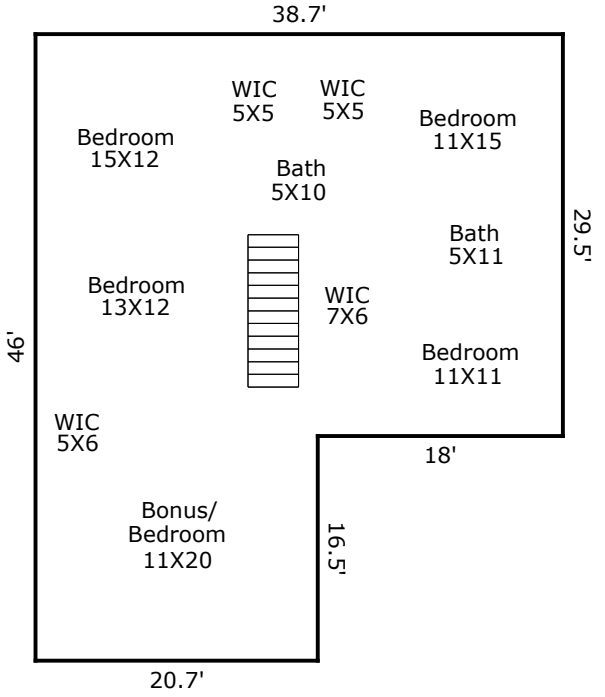

1029 Setting Sun Boulevard
2667 SQ. FT.
Room Dimensions Are Rounded

TOTAL Sketch by a la mode

Area Calculations Summary

Living Area	
First Floor	1184.07 Sq ft
Second Floor	1483.2 Sq ft
Total Living Area (Rounded):	2667 Sq ft
Non-living Area	
2 Car Attached	422.35 Sq ft