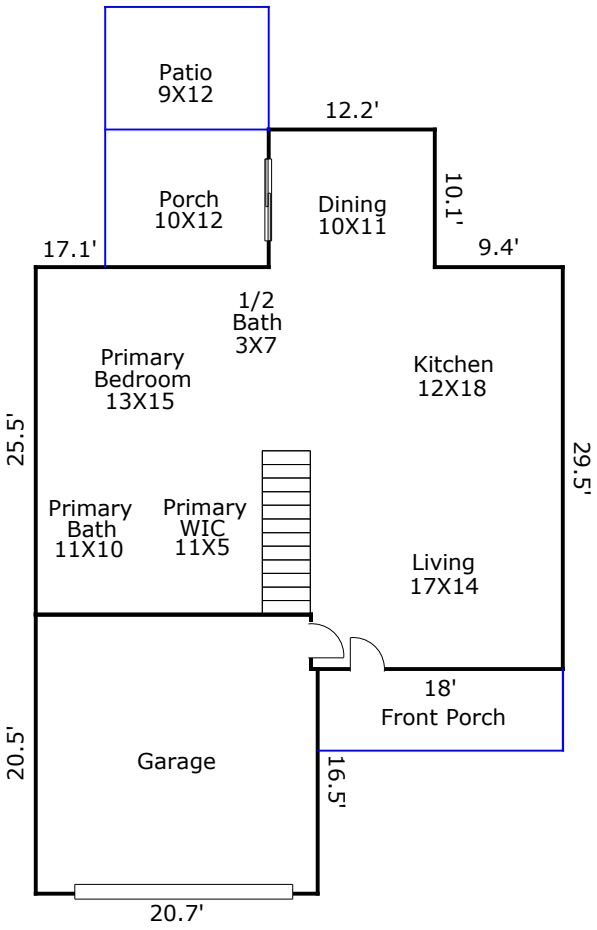

1029 Setting Sun Boulevard
2667 SQ. FT.
Room Dimensions Are Rounded

TOTAL Sketch by a la mode

Area Calculations Summary

Living Area	
First Floor	1184.07 Sq ft
Second Floor	1483.2 Sq ft
Total Living Area (Rounded):	2667 Sq ft
Non-living Area	
2 Car Attached	422.35 Sq ft