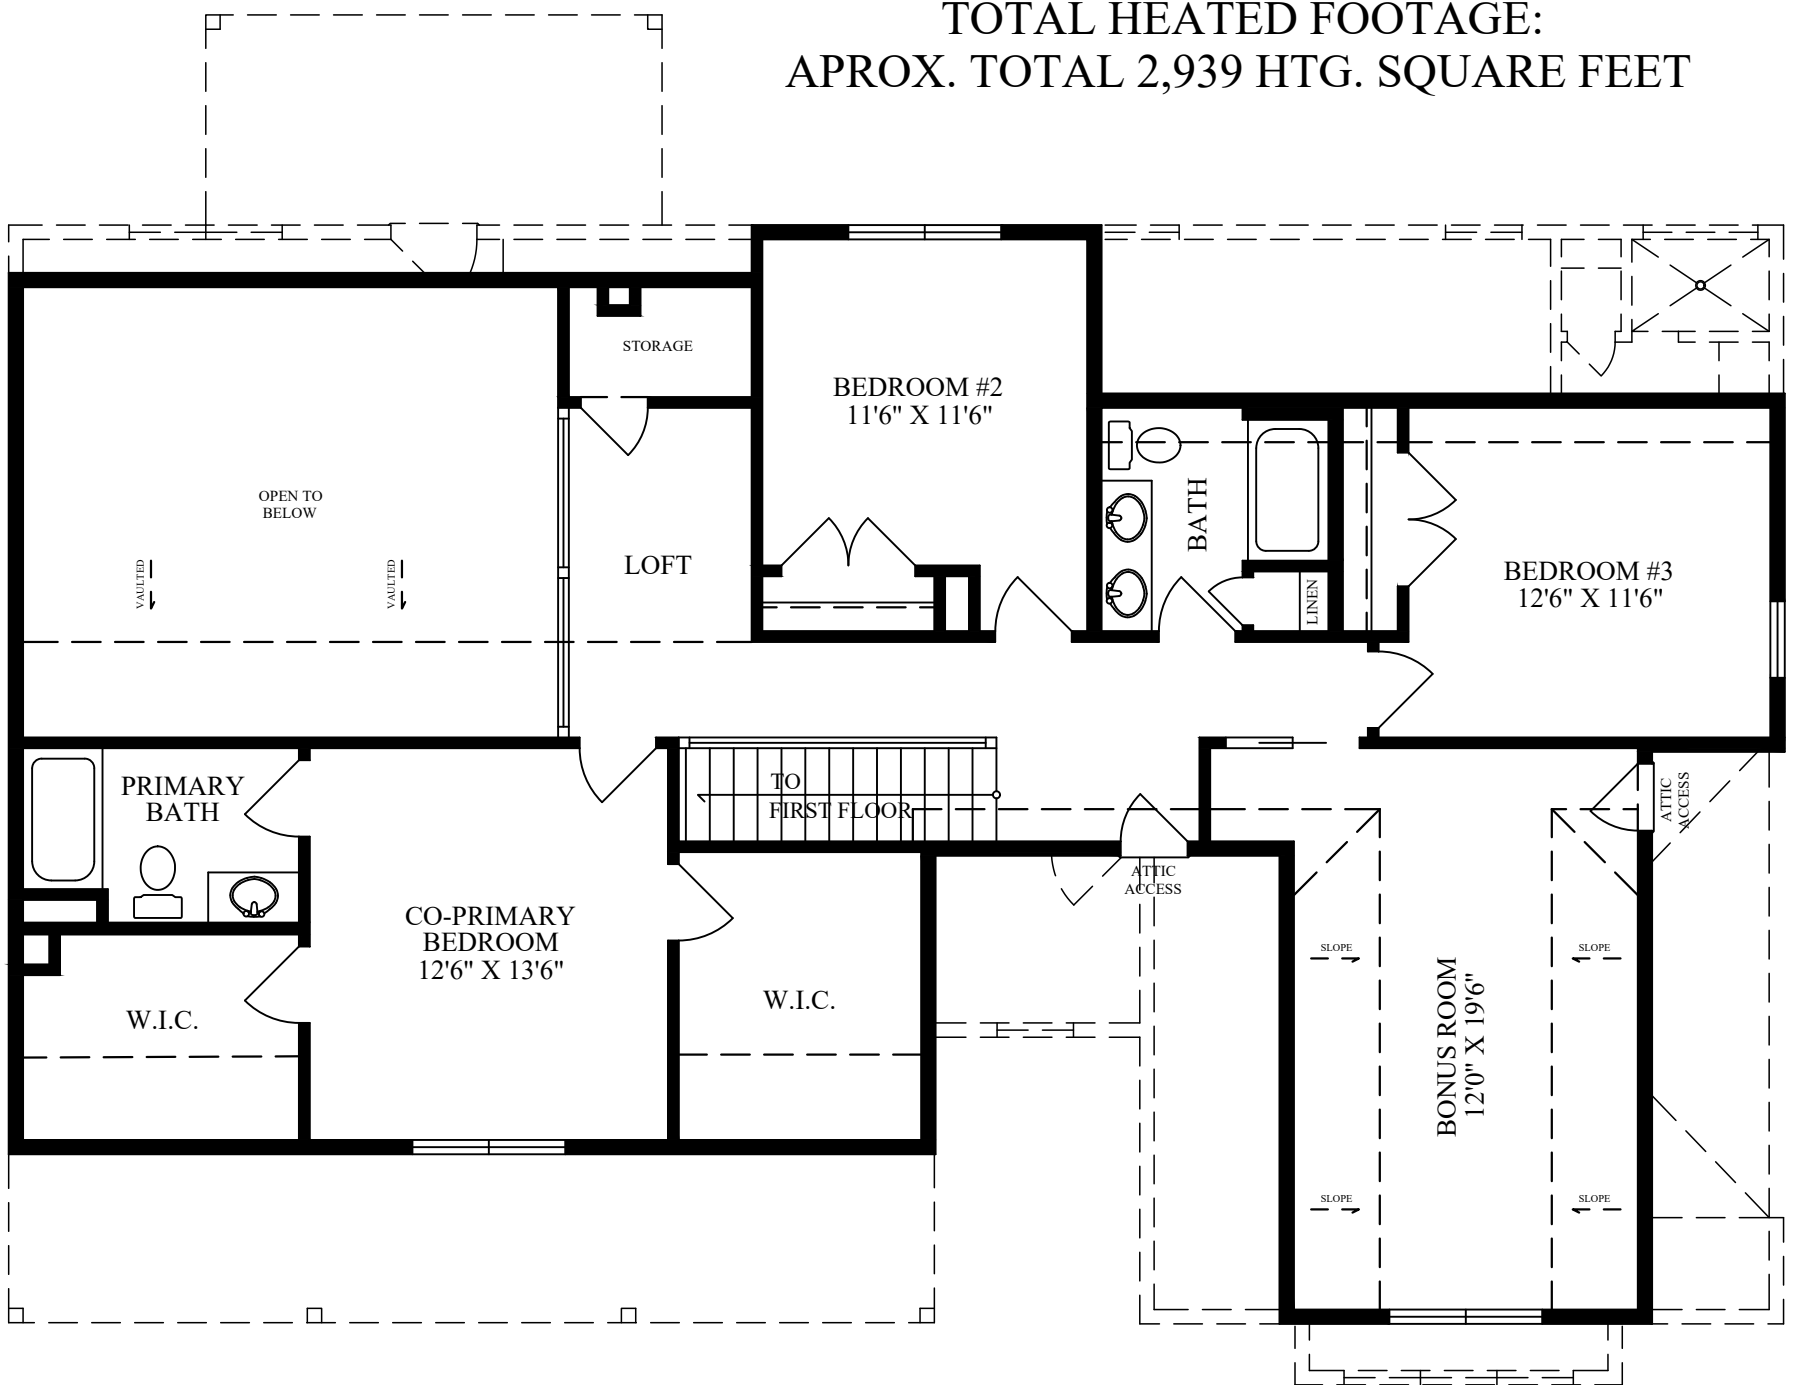

285 Bibey Road Carthage, NC 28327

FIRST FLOOR APROX. 1,567 HTG. SQUARE FEET
SECOND FLOOR APROX. 1,372 HTG. SQUARE FEET

TOTAL HEATED FOOTAGE:
APROX. TOTAL 2,939 HTG. SQUARE FEET

SECOND FLOOR

Drawing and dimensions are to be used for visual purposes only as actuals could differ.