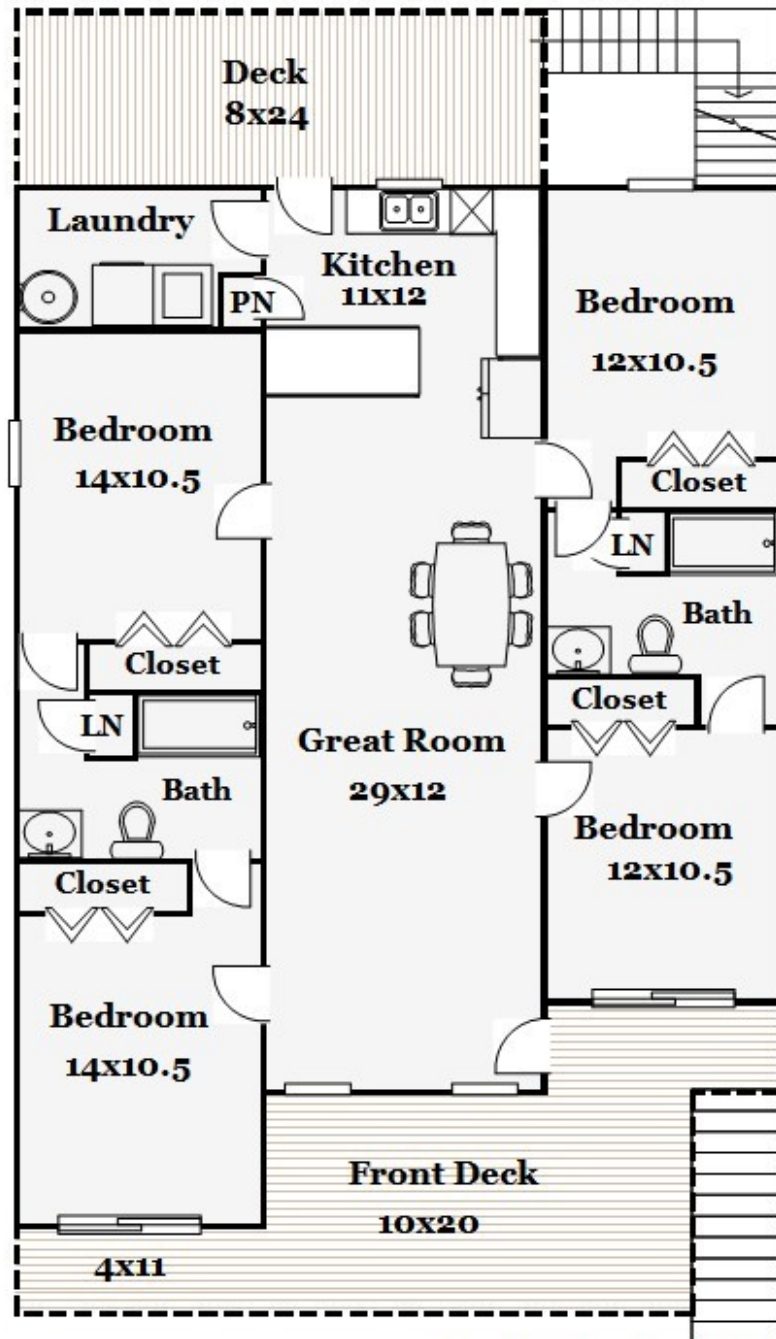

Heated Living Area 1463 Sq Ft

Note: This floor plan is for illustration purposes only. All measurements are rounded. Square footage is based on ANSI measurement standards from exterior dimensions. Floor plan produced by Precision Home Measuring (910) 620-9711