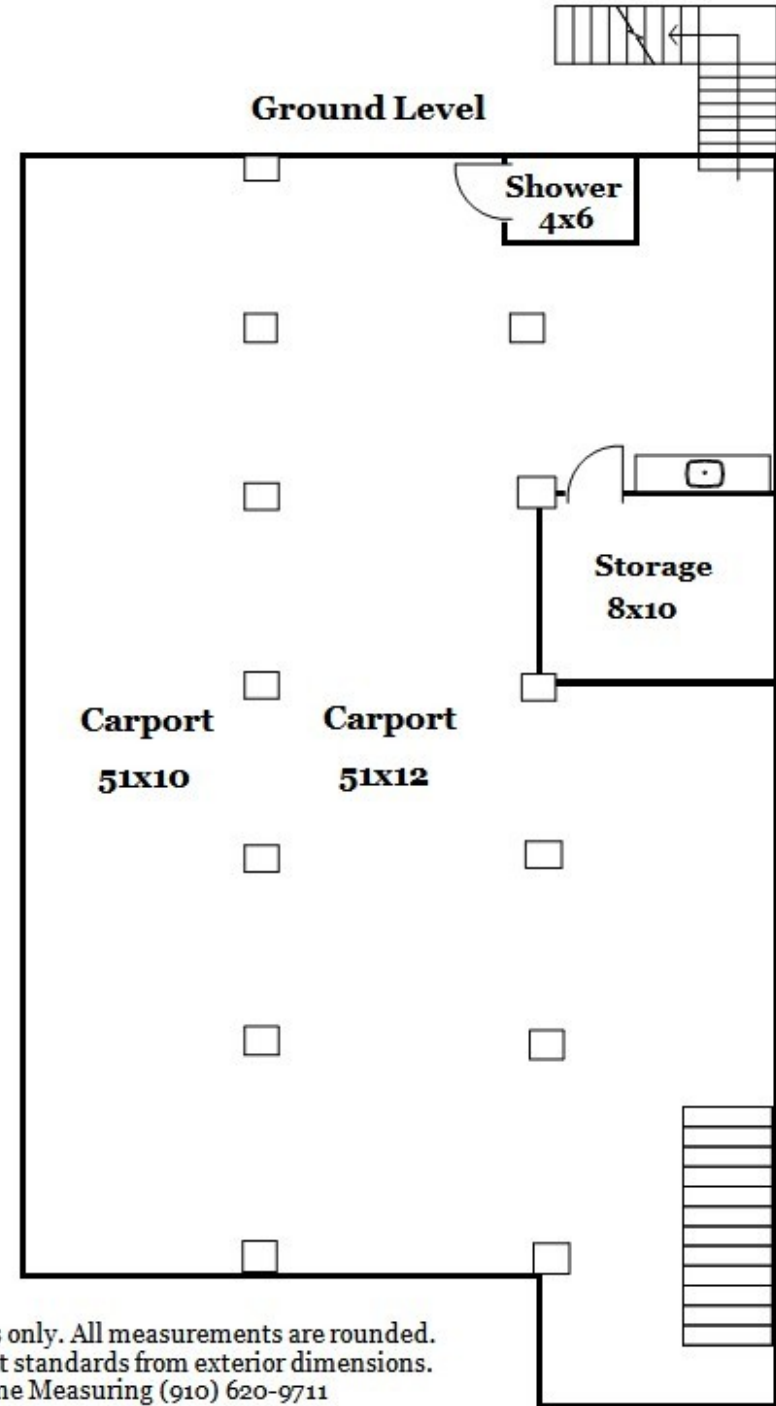

Heated Living Area 1463 Sq Ft

Note: This floor plan is for illustration purposes only. All measurements are rounded. Square footage is based on ANSI measurement standards from exterior dimensions. Floor plan produced by Precision Home Measuring (910) 620-9711