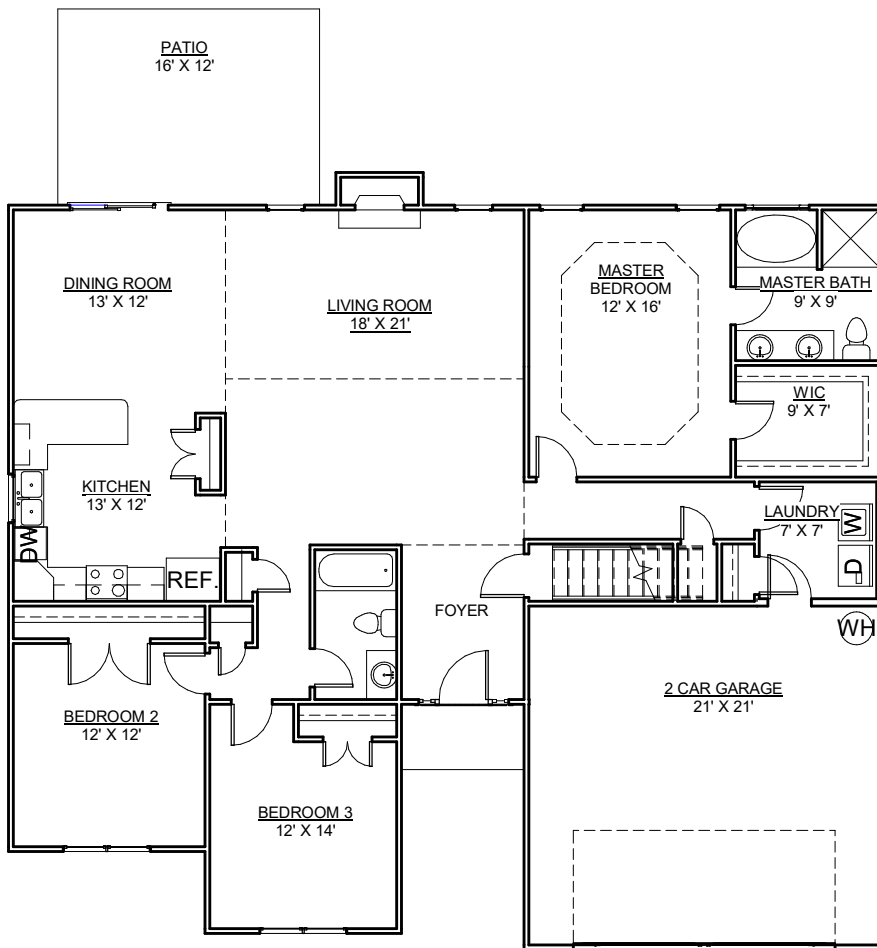

VIENNA 2080
EL: B

193 THE VINEYARDS

LOT SPECIFIC

DISCLAIMER:
ACTUAL FLOOR PLAN, INTERIOR AND EXTERIOR FINISHES, AND FEATURES
MAY VARY DEPENDING ON SUBDIVISION SPECS AND BUYER CHANGES.