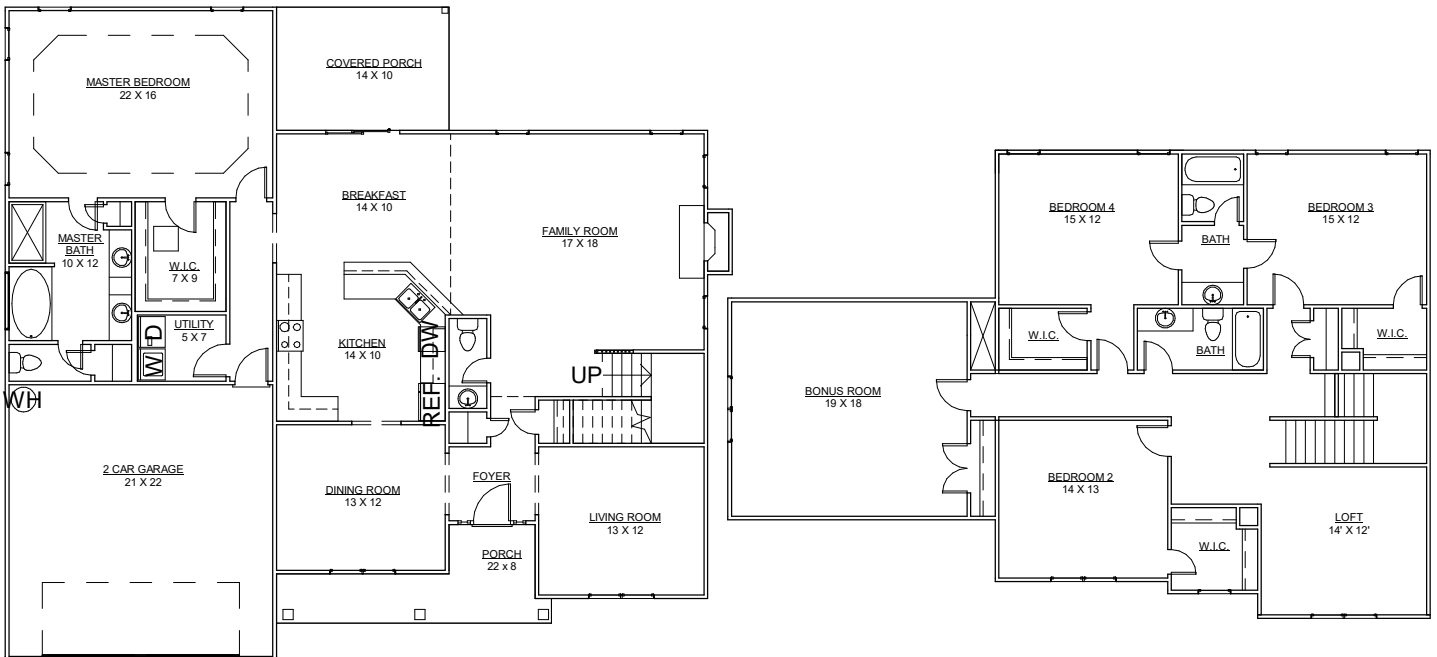

BAILEY
ELEV: F2

838 ROANOKE BAY AT STATESIDE

DISCLAIMER:
ACTUAL FLOOR PLAN, INTERIOR AND EXTERIOR FINISHES, AND FEATURES
MAY VARY DEPENDING ON SUBDIVISION SPECS AND BUYER CHANGES.