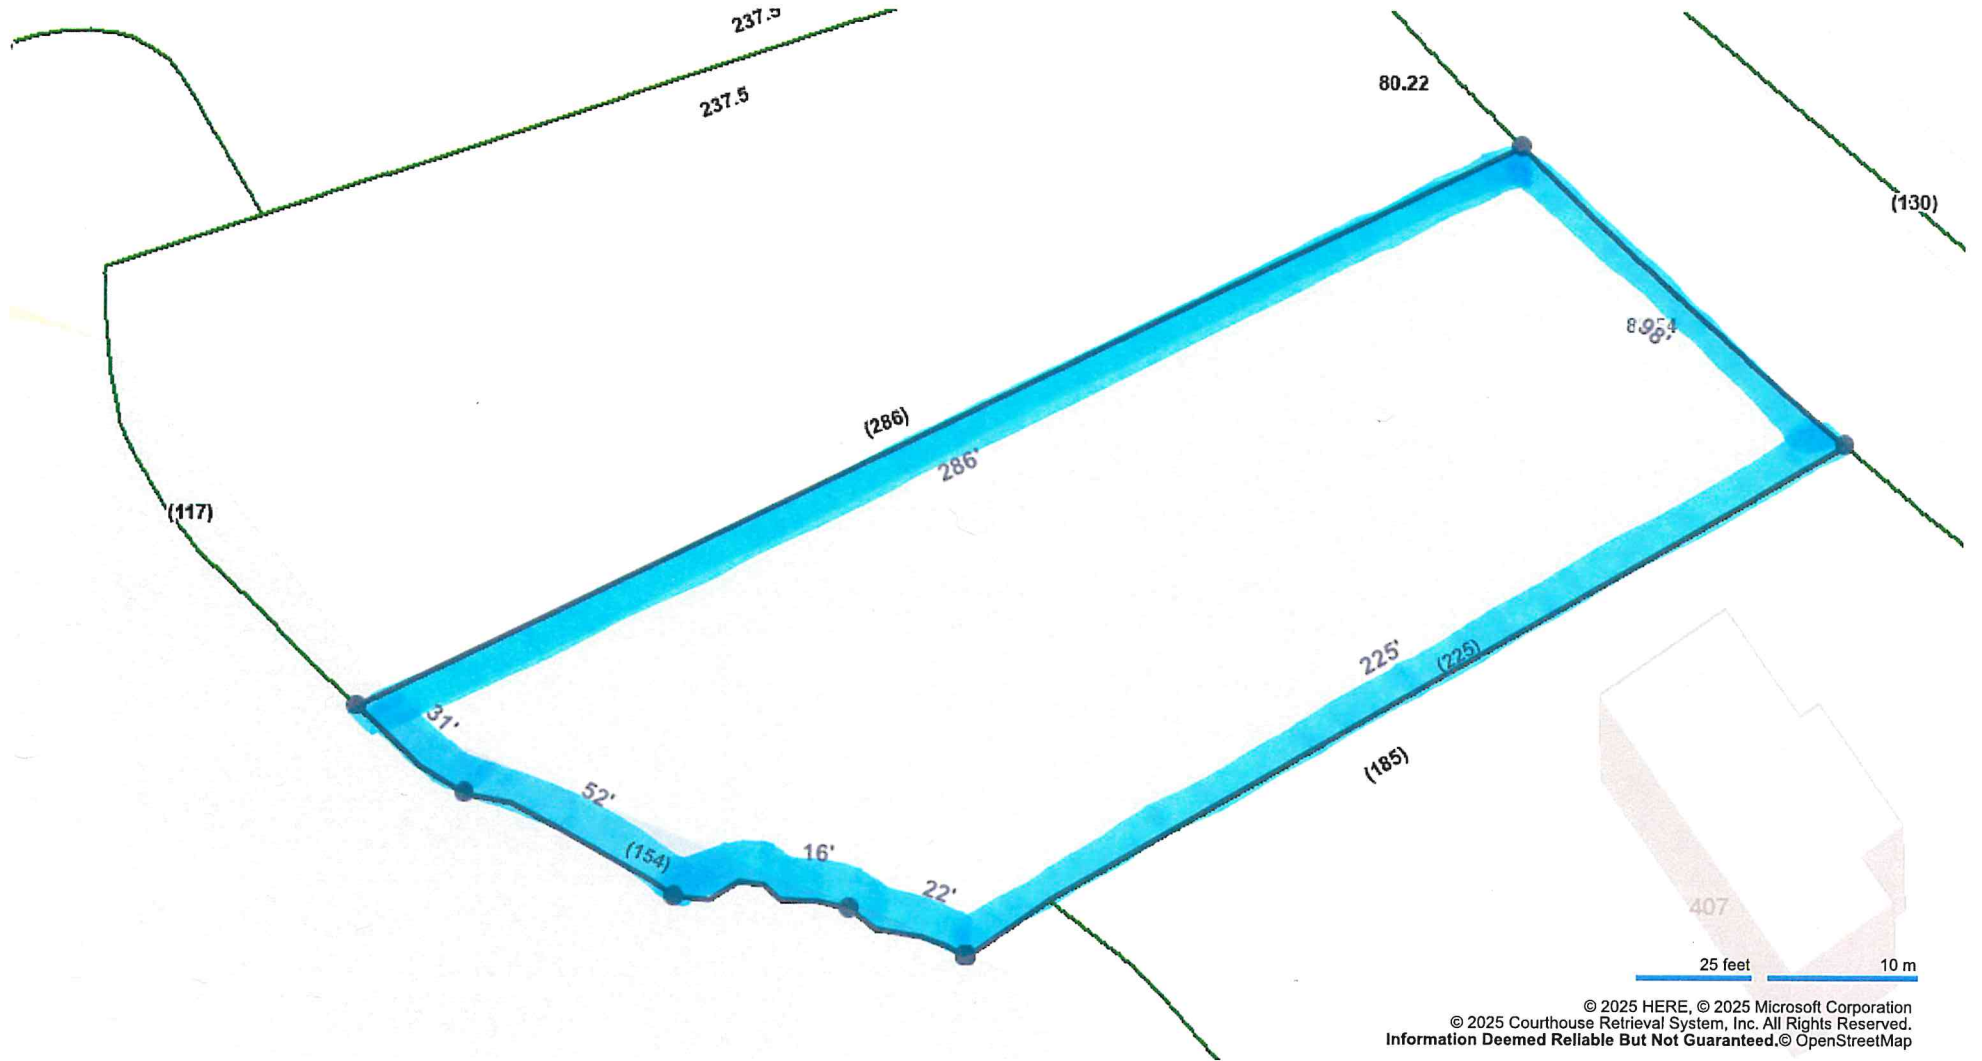

Map for Parcel Address: 409 Lake Shore Dr Sunset Beach, NC 28468 Parcel ID: 256HA004

© 2025 Courthouse Retrieval System, Inc. All Rights Reserved.
Information Deemed Reliable But Not Guaranteed.

© 2025 HERE, © 2025 Microsoft Corporation
© 2025 Courthouse Retrieval System, Inc. All Rights Reserved.
Information Deemed Reliable But Not Guaranteed. © OpenStreetMap