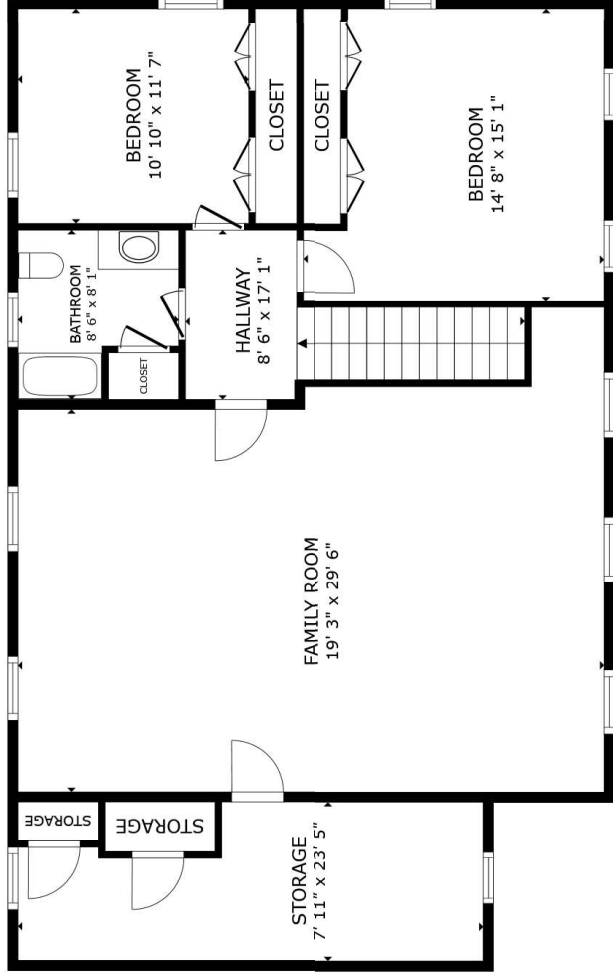

FLOOR 1

FLOOR 2

GROSS INTERNAL AREA  
 FLOOR 1 1,348 sq.ft. FLOOR 2 1,358 sq.ft.  
 TOTAL : 2,707 sq.ft.

SIZES AND DIMENSIONS ARE APPROXIMATE, ACTUAL MAY VARY.