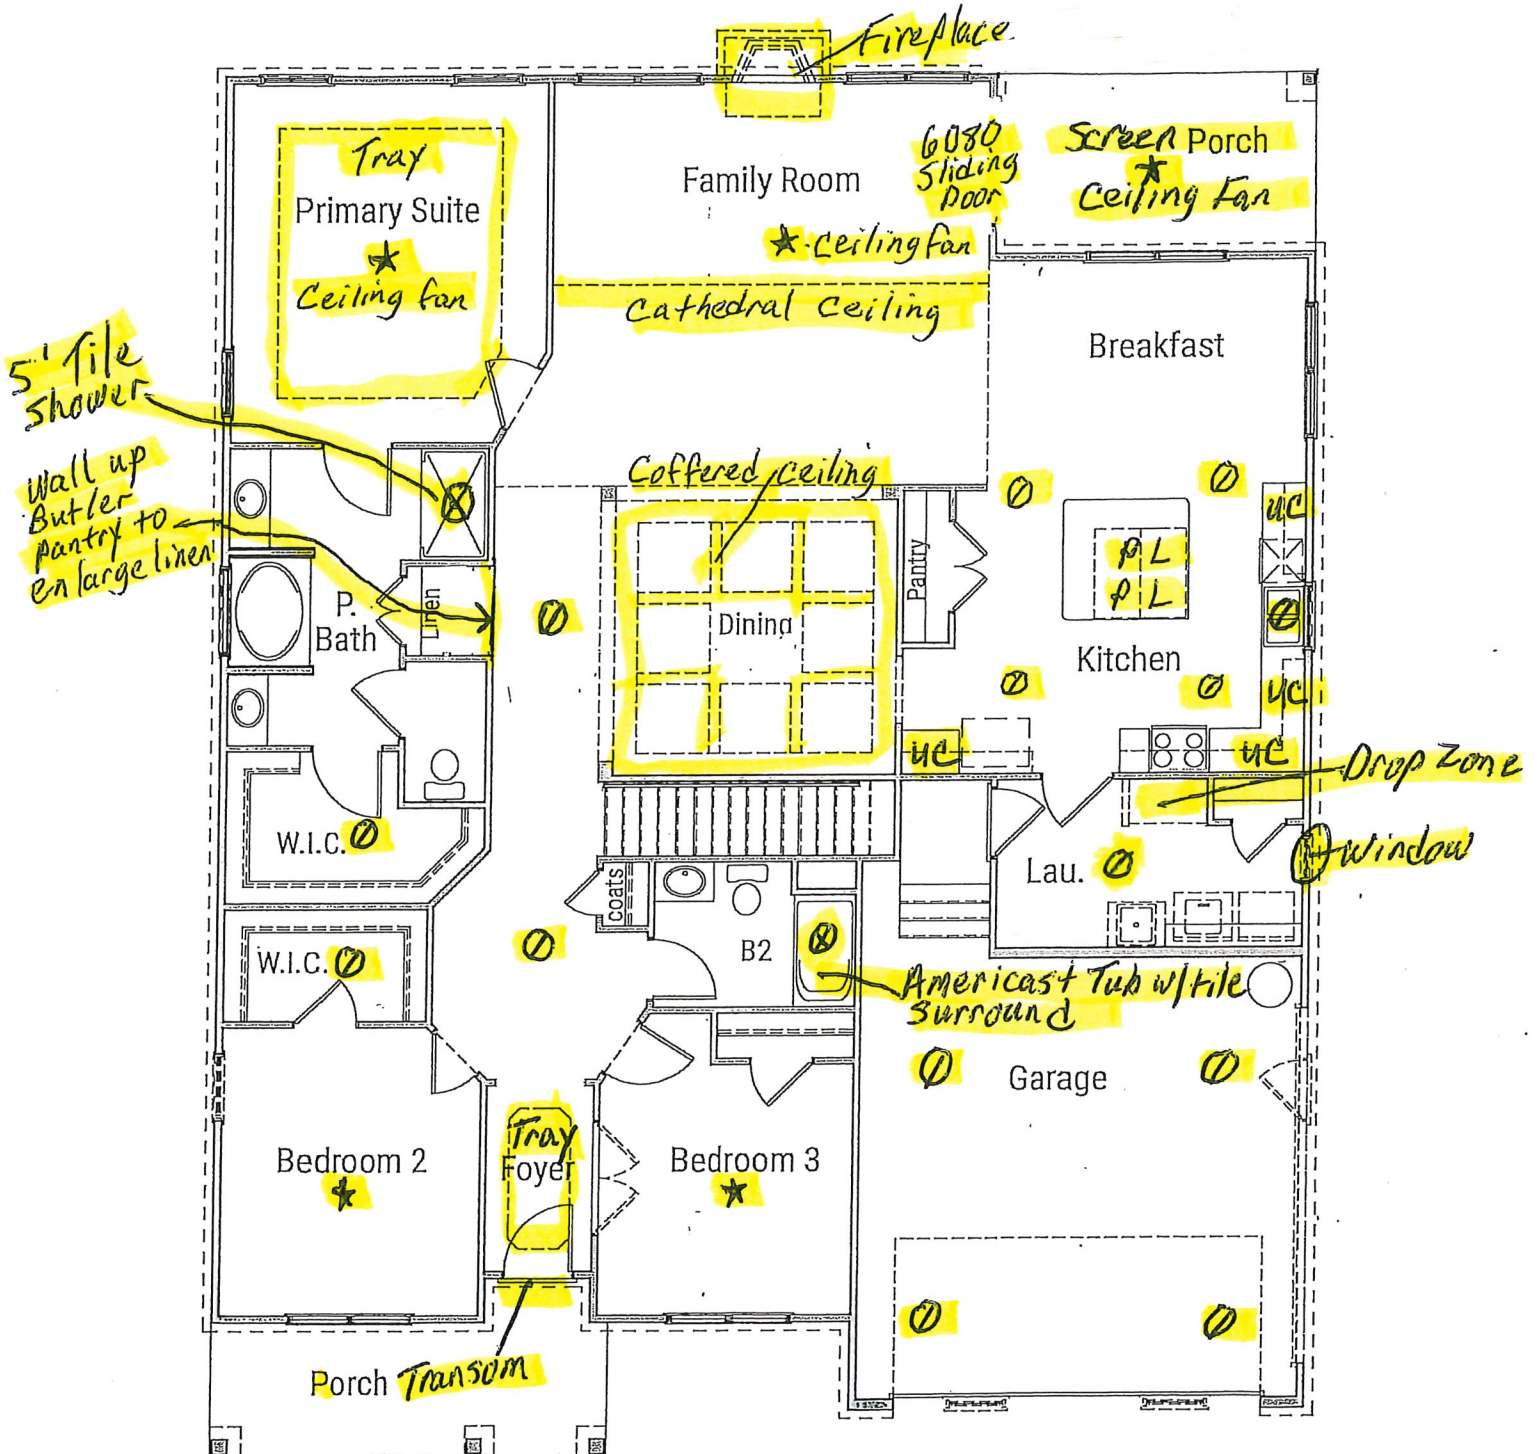

Elevation A

- 10" Front Panel Column Wraps.
- No brick or stone mainscoting or column bases.
- Front load garage.

60 NRC Seagate

- * = Ceiling fan/light fixture pre wire (6)
- ⊙ = LED Disk light (16)
- ⊗ = Sealed light (3)
- PL = Pen dant light (2)
- UC = Under cabinet light (4)

60 NRC Seagate A