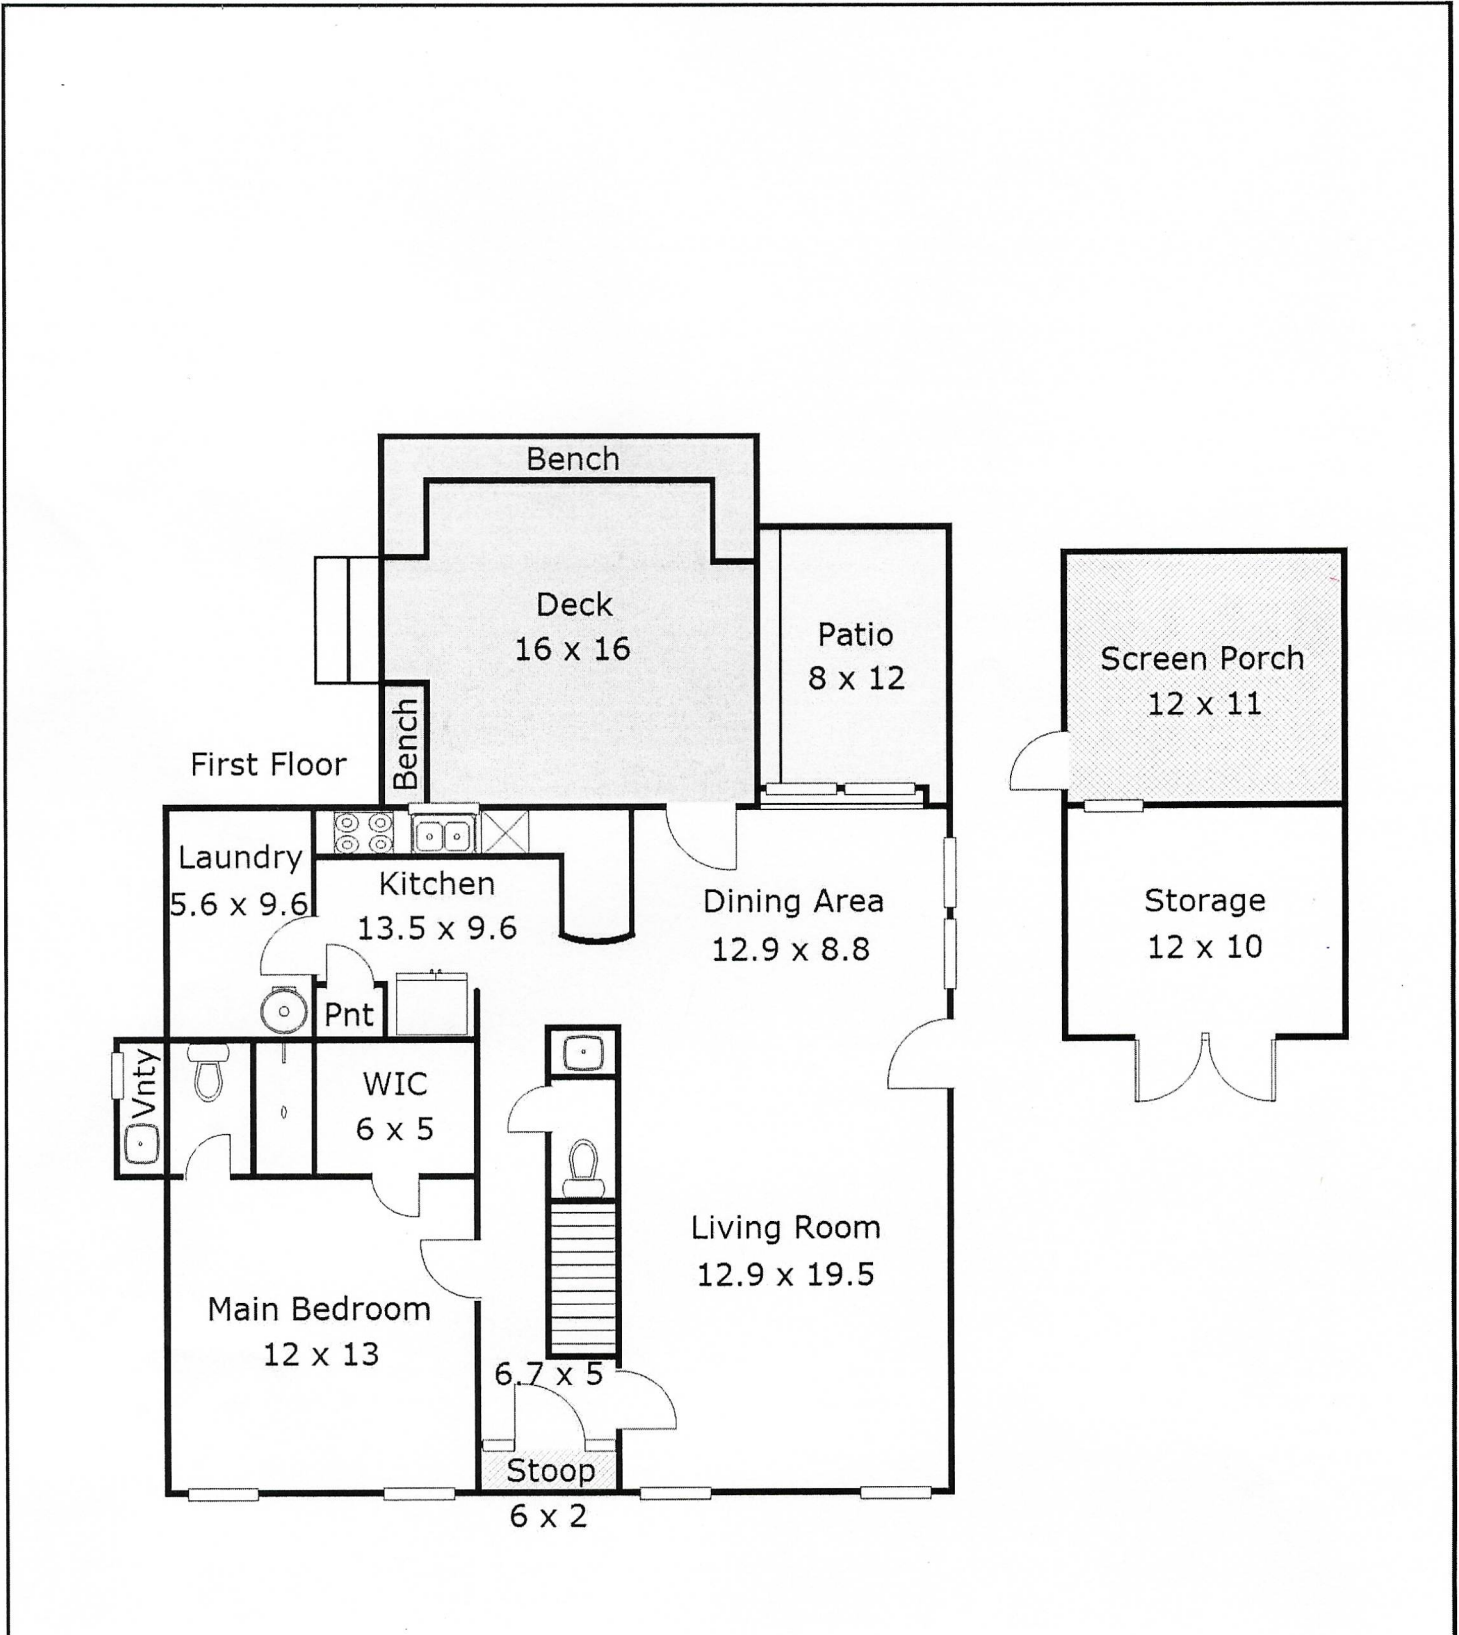

FLOOR PLAN

Borrower/Client				
Property Address 129 Darby St				
City	Wilmington	County	New Hanover	State NC Zip Code 28409
Lender				

GROSS LIVING AREA 1,617 SQ FT
ROOMS 7 / BEDROOMS 3 / FULL BATHS 2 / HALF BATH 1