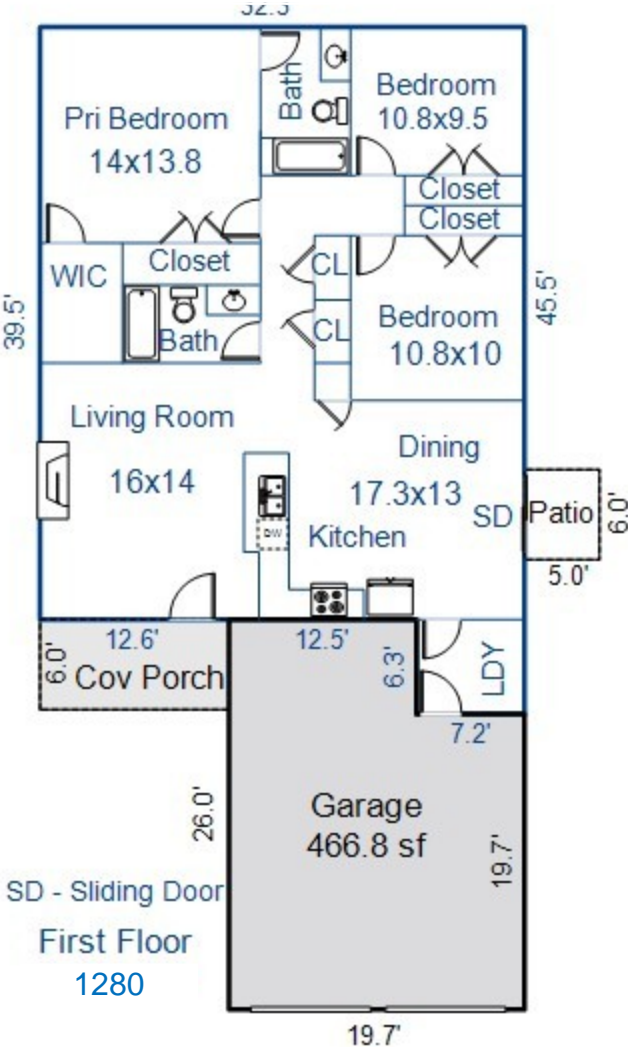

2214 Jefferson St, Wilmington NC

1280 Square Feet

July 23, 2025

Disclosure: Interior walls and room sizes are approximate