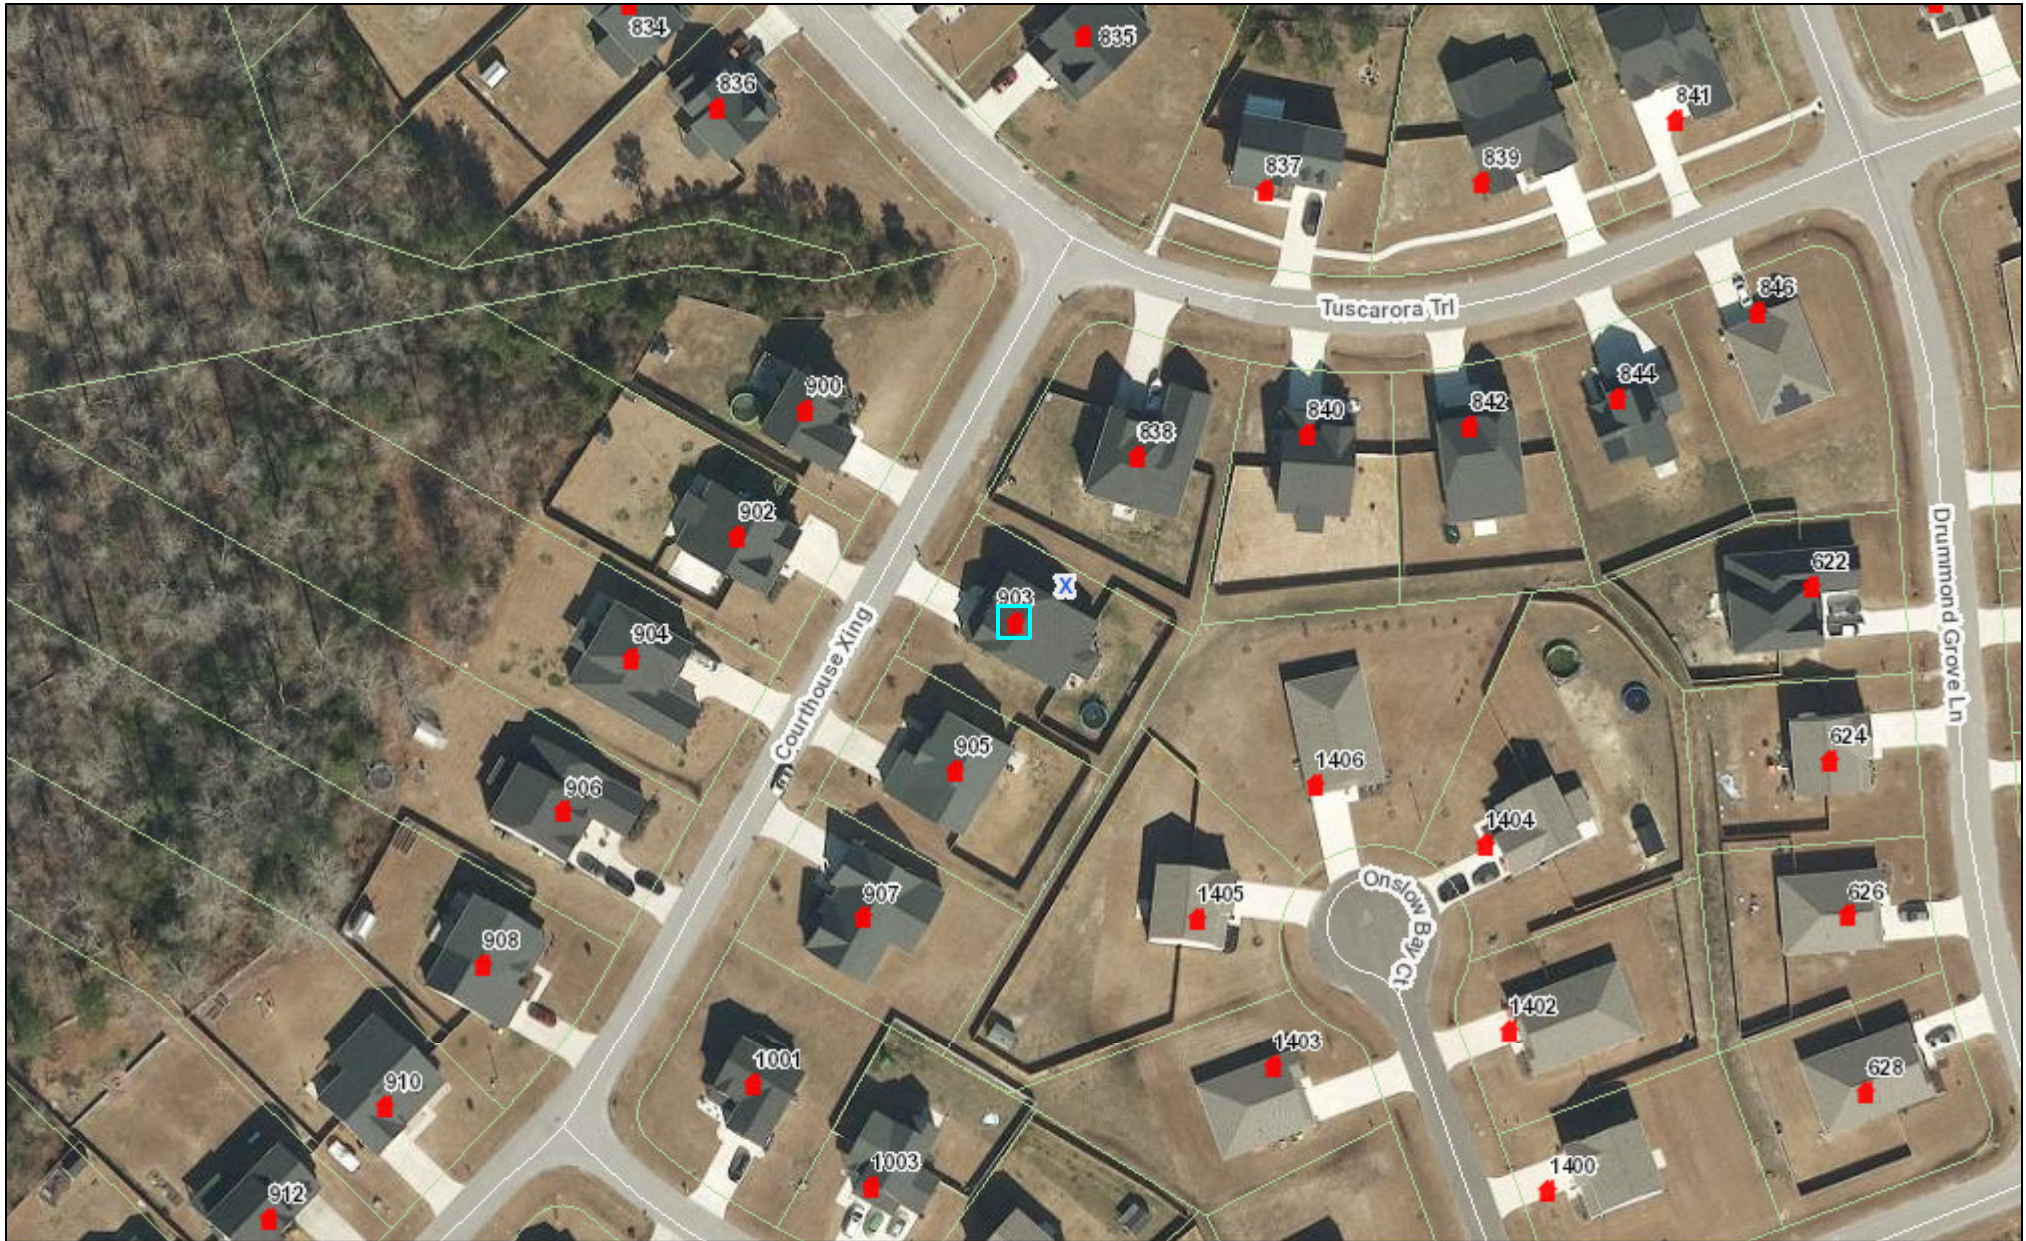

903 Courthouse Crossing

April 24, 2026

MAP IS NOT TO BE USED FOR SALES OR
CONVEYANCES. THIS IS NOT A SURVEY
NO FIELD SURVEY WAS PERFORMED!

Onslow County
Geographical Information Services
234 NW Corridor Blvd
Jacksonville, NC 28540
(910) 937-1190
gis@onslowcountync.gov