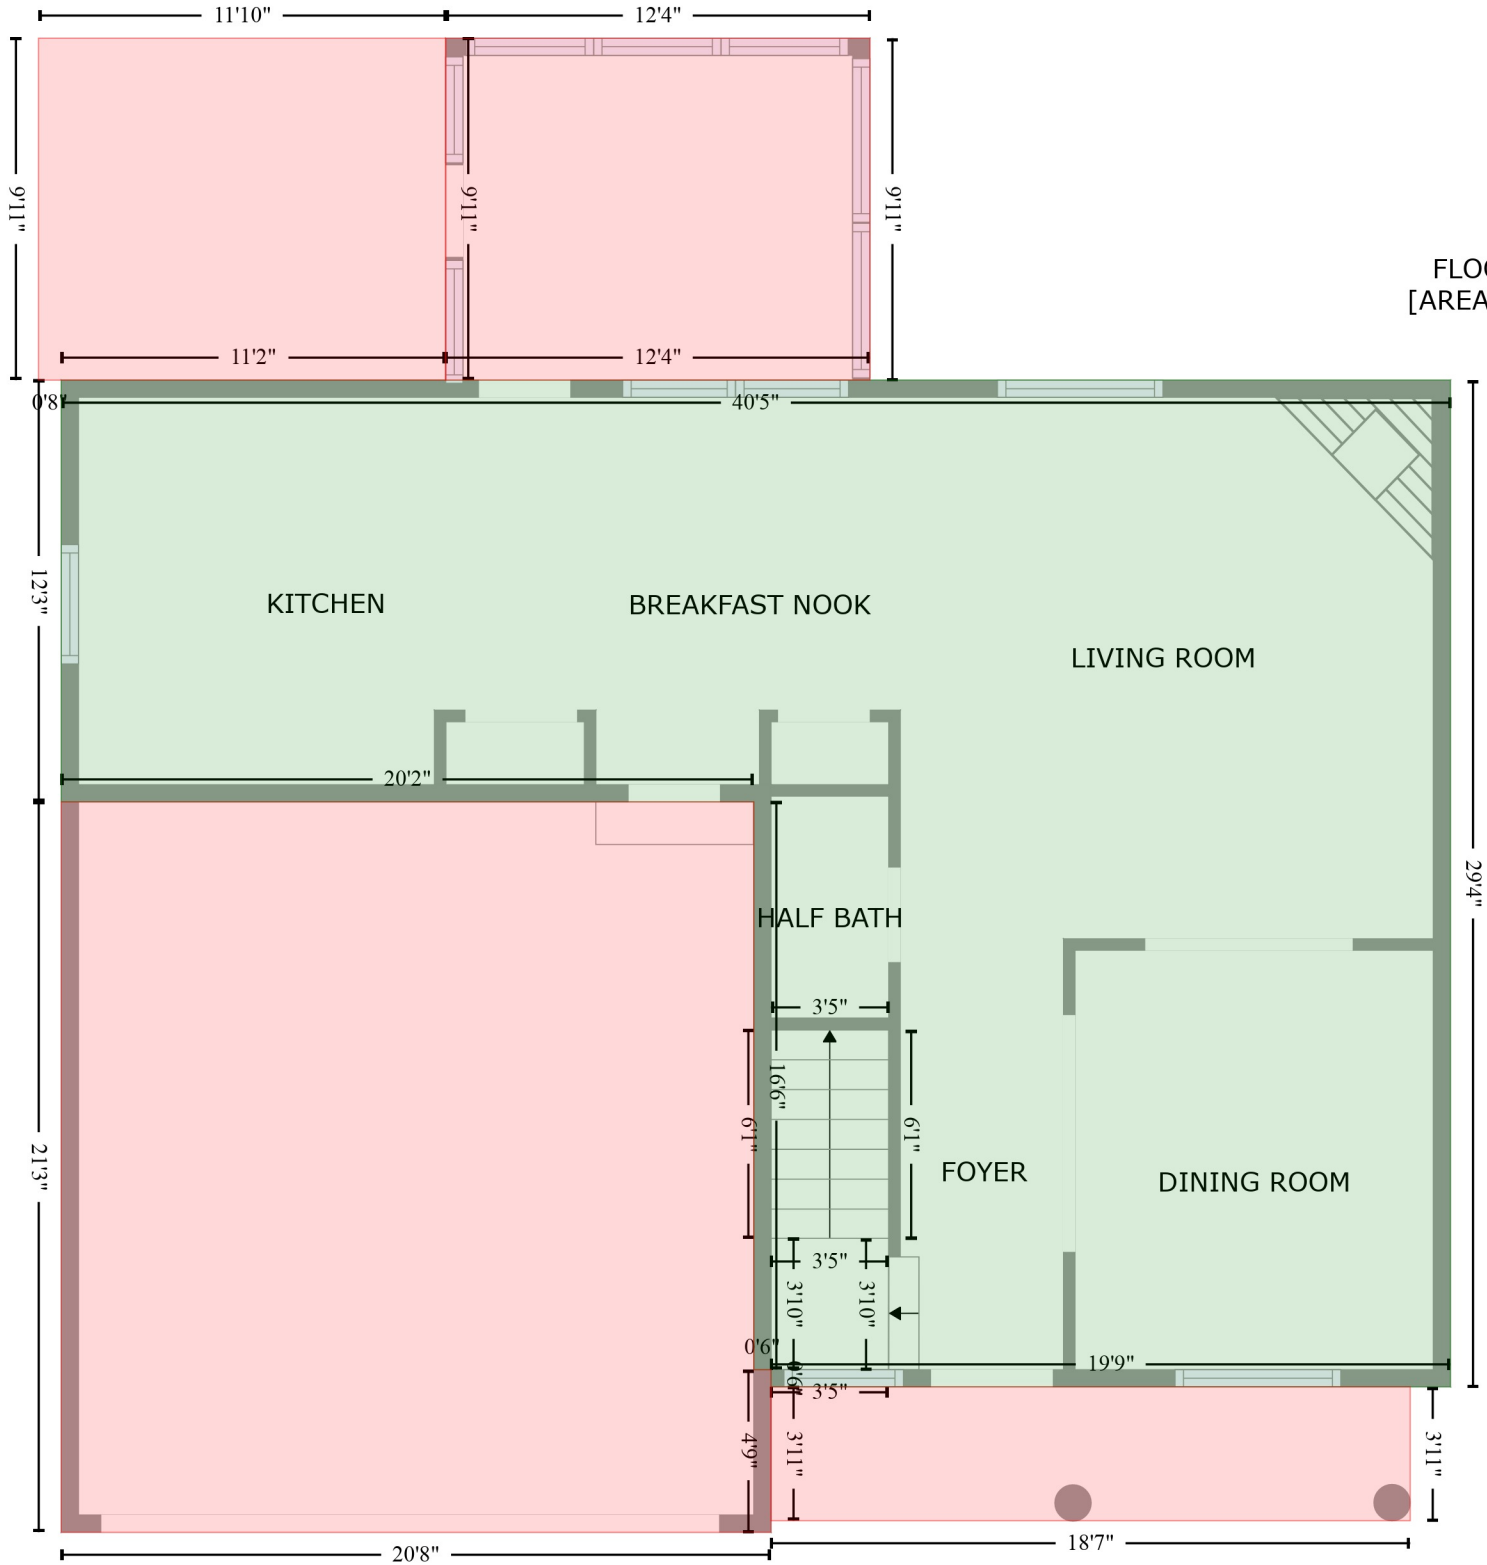

Floor 1

Floor 2

**Total GLA: 2025 sq. ft | Total: 2769 sq. ft**  
 Floor 1: 841 sq. ft (Excluded areas 744 sq. ft)  
 Floor 2: 1184 sq. ft

Measurements Calculated. Deemed Highly Reliable But Not Guaranteed.

**Total GLA: 2025 sq. ft | Total: 2769 sq. ft**  
 Floor 1: 841 sq. ft (Excluded areas 744 sq. ft)  
 Floor 2: 1184 sq. ft

Measurements Calculated. Deemed Highly Reliable But Not Guaranteed.

PATIO (4)  
[AREA: 118]

SCREENED PORCH (2)  
[AREA: 123]

FLOOR 1  
[AREA: 841]

GARAGE (1)  
[AREA: 431]

PORCH (3)  
[AREA: 72]

FLOOR 2  
[AREA: 1184]