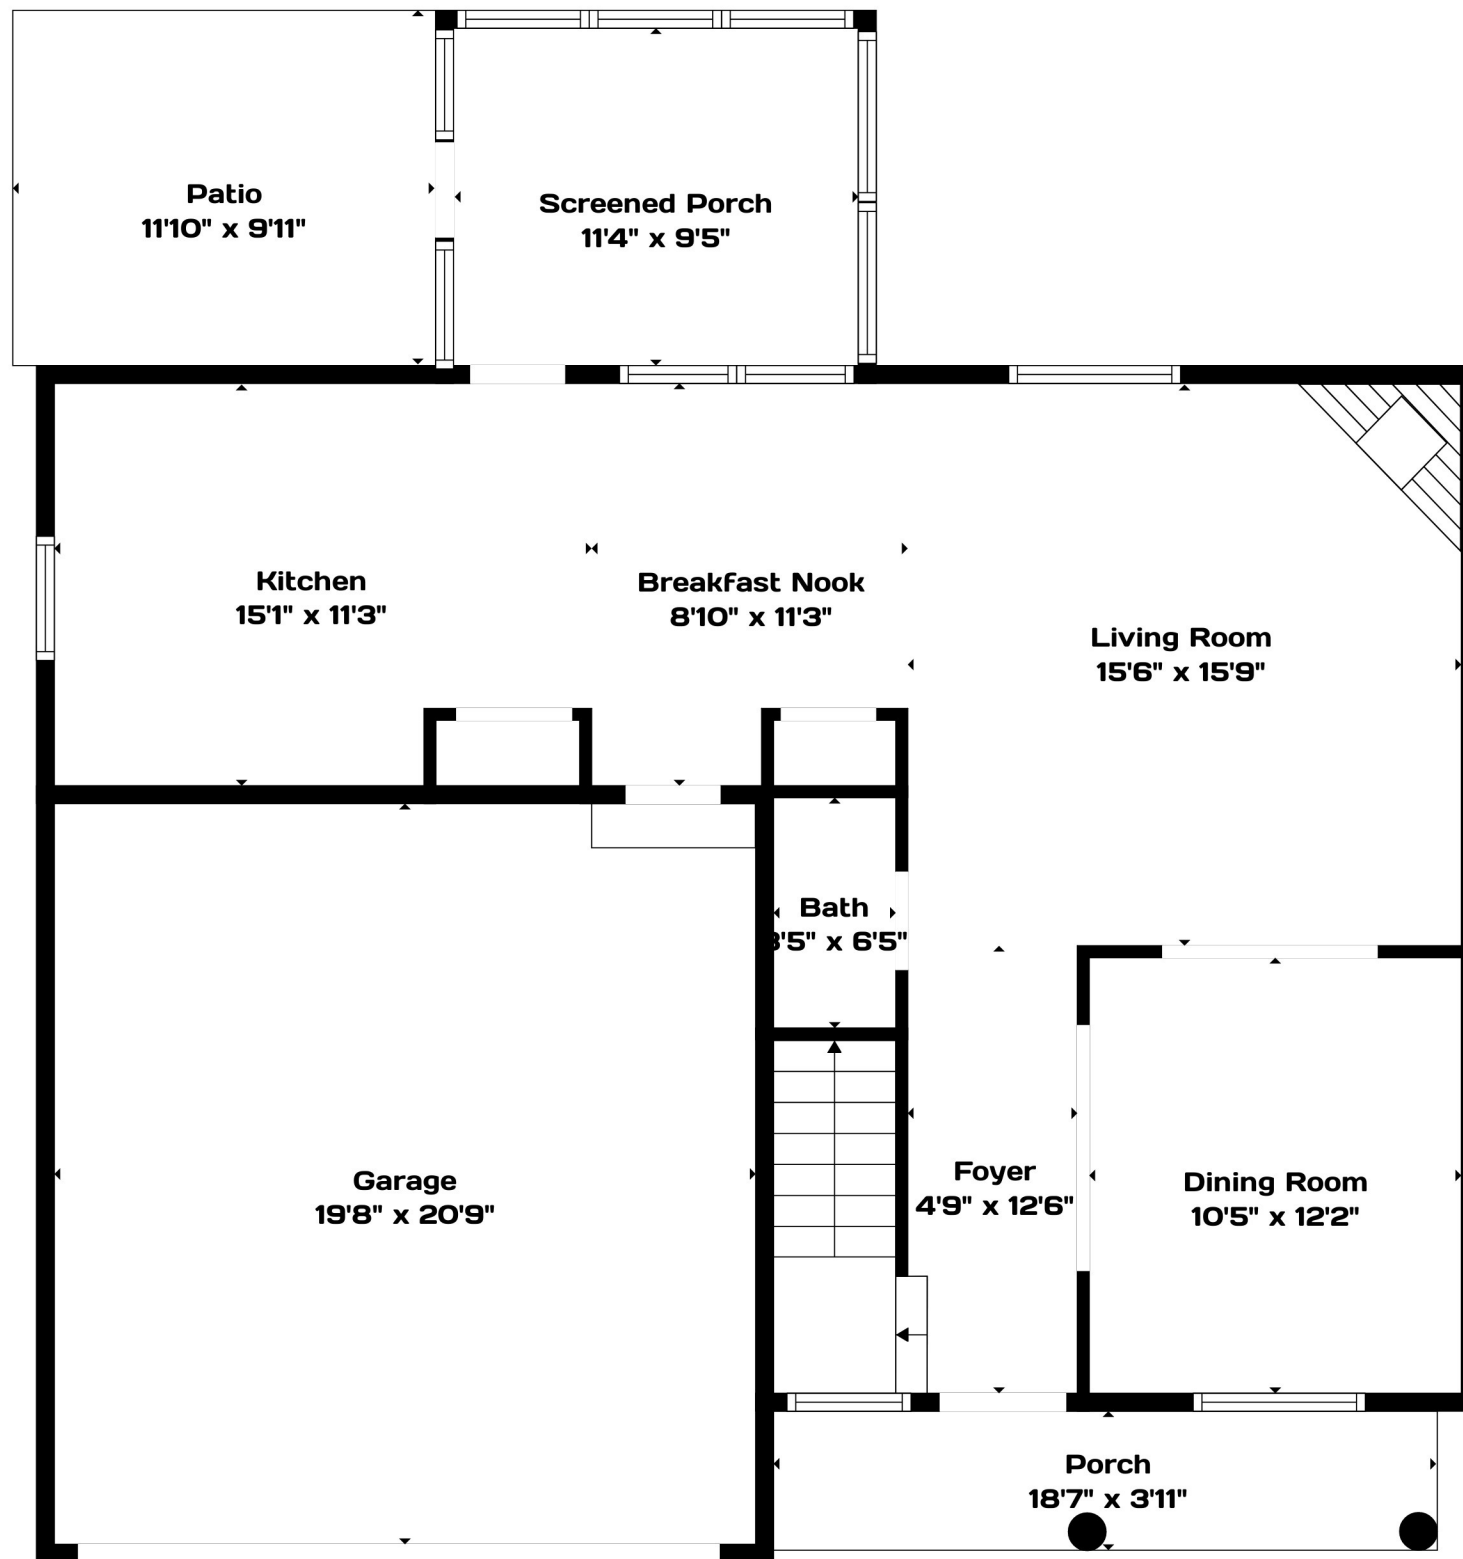

Floor 1

Floor 2

**Total GLA: 2025 sq. ft | Total: 2769 sq. ft**  
 Floor 1: 841 sq. ft (Excluded areas 744 sq. ft)  
 Floor 2: 1184 sq. ft

Measurements Calculated. Deemed Highly Reliable But Not Guaranteed.

**Total GLA: 2025 sq. ft | Total: 2769 sq. ft**  
 Floor 1: 841 sq. ft (Excluded areas 744 sq. ft)  
 Floor 2: 1184 sq. ft

Measurements Calculated. Deemed Highly Reliable But Not Guaranteed.

PATIO (4)  
[AREA: 118]

SCREENED PORCH (2)  
[AREA: 123]

FLOOR 1  
[AREA: 841]

GARAGE (1)  
[AREA: 431]

PORCH (3)  
[AREA: 72]

FLOOR 2  
[AREA: 1184]