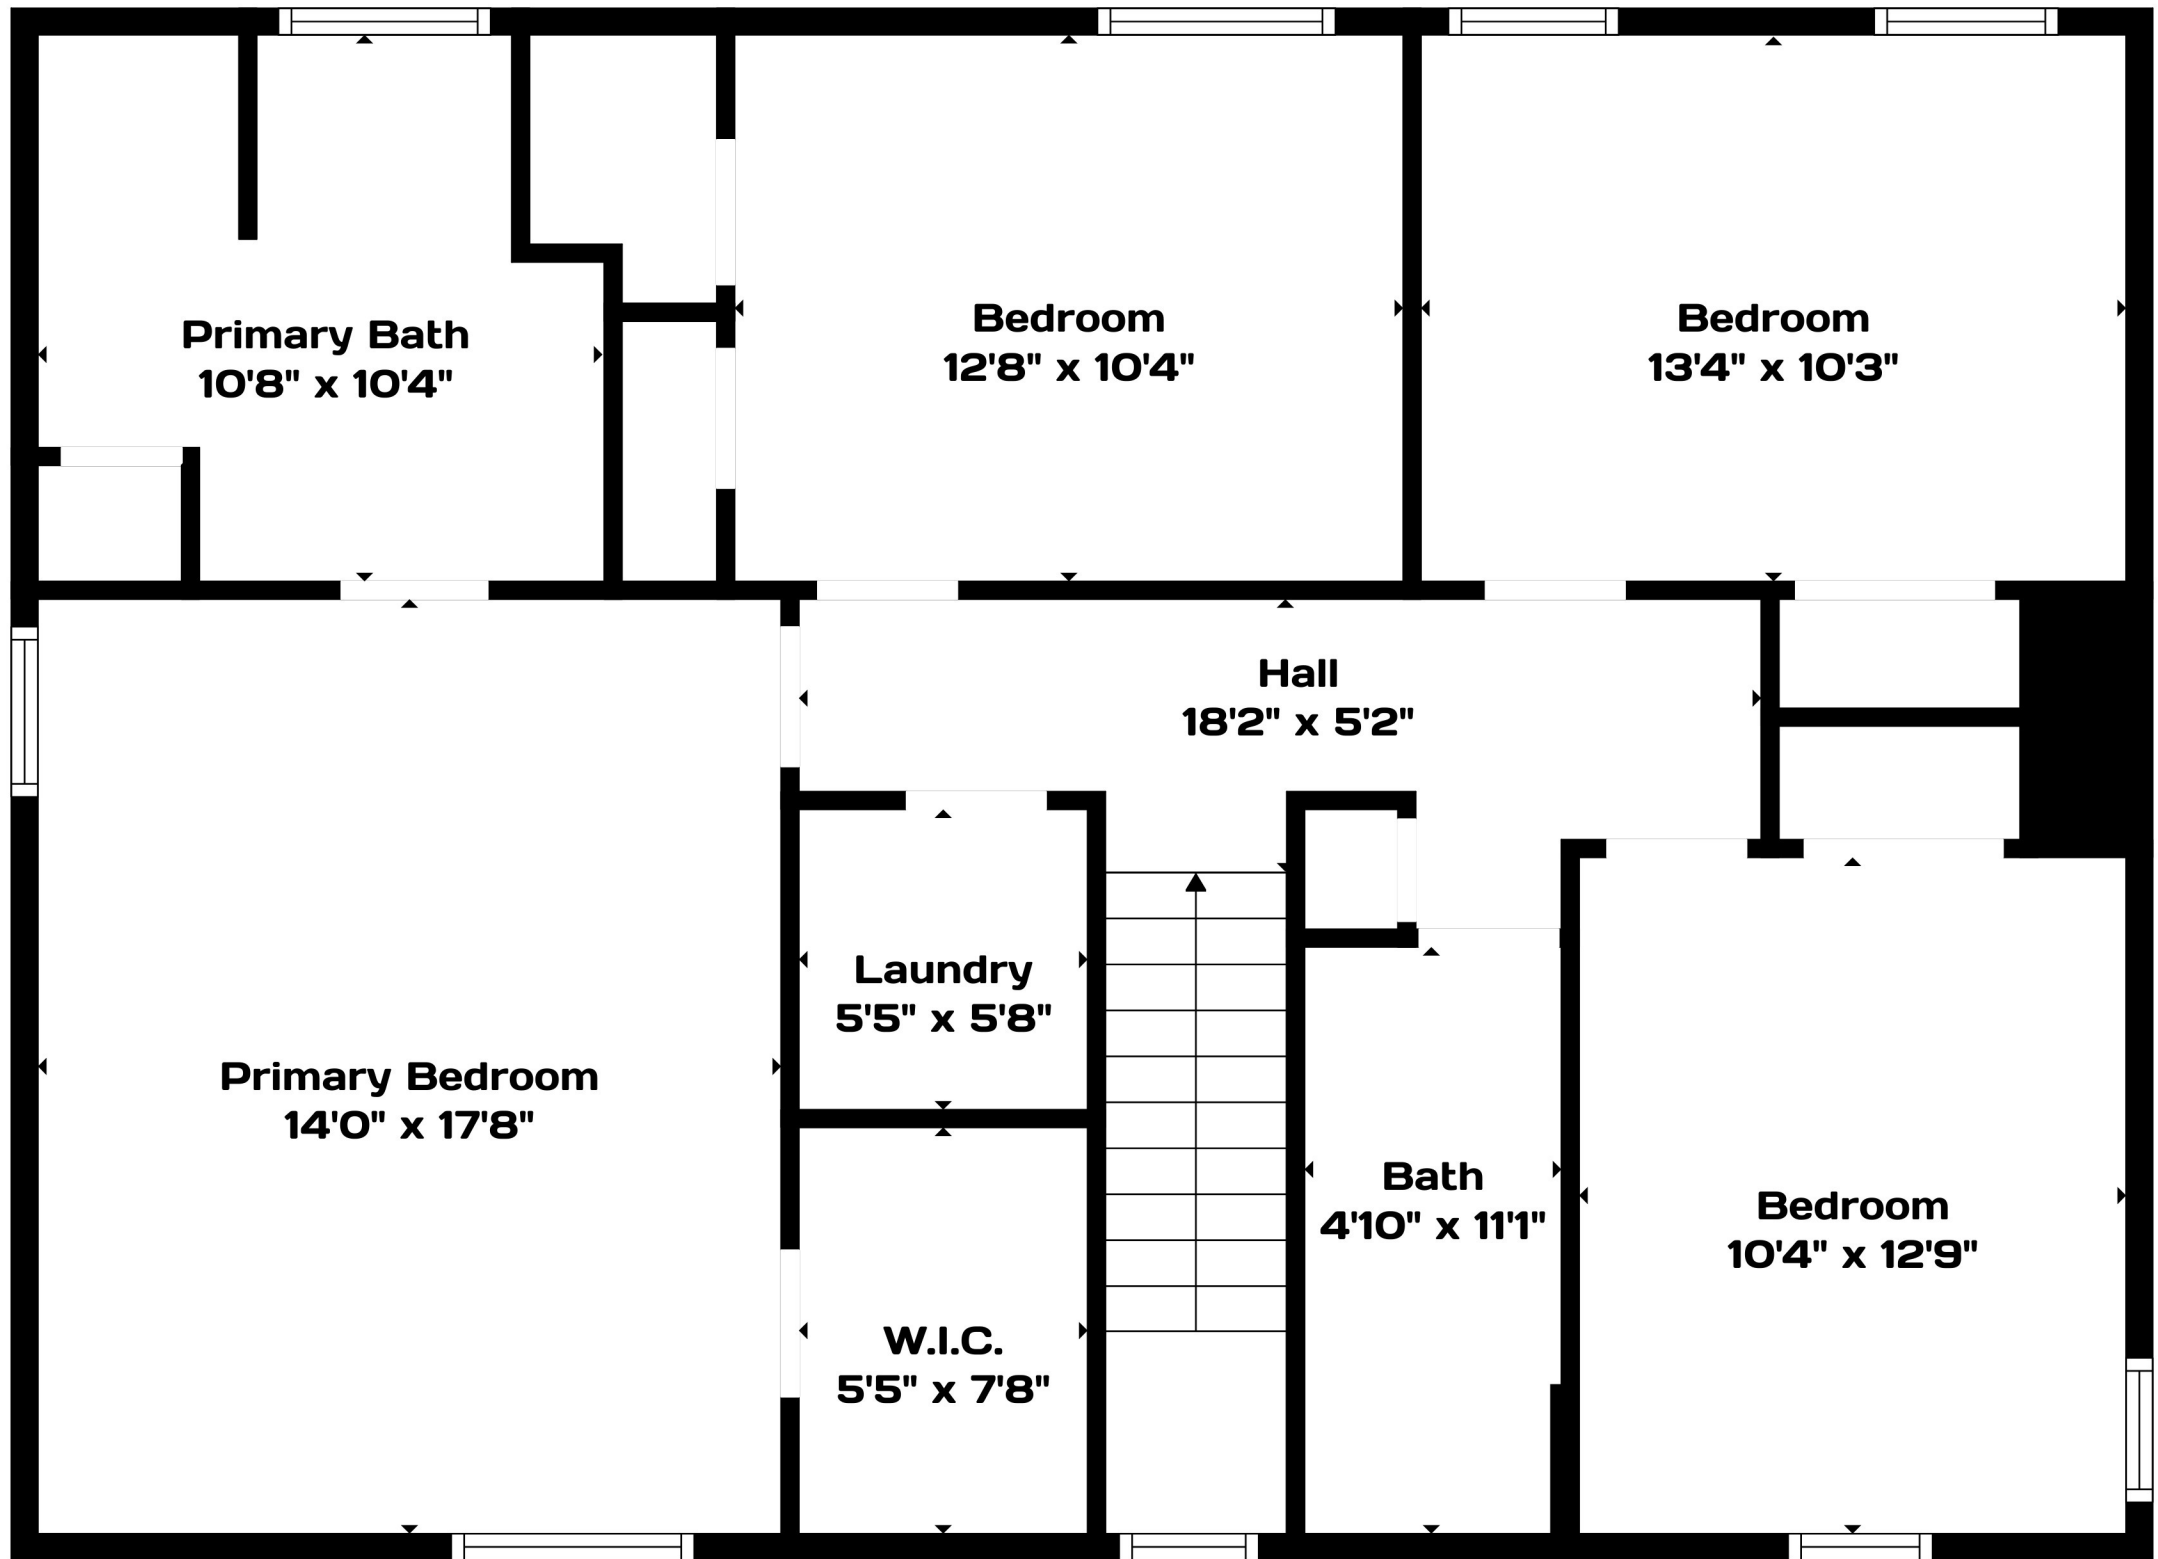

Floor 1

Floor 2

**Total GLA: 2025 sq. ft | Total: 2769 sq. ft**  
 Floor 1: 841 sq. ft (Excluded areas 744 sq. ft)  
 Floor 2: 1184 sq. ft

Measurements Calculated. Deemed Highly Reliable But Not Guaranteed.

**Total GLA: 2025 sq. ft | Total: 2769 sq. ft**  
 Floor 1: 841 sq. ft (Excluded areas 744 sq. ft)  
 Floor 2: 1184 sq. ft

Measurements Calculated. Deemed Highly Reliable But Not Guaranteed.

PATIO (4)  
[AREA: 118]

SCREENED PORCH (2)  
[AREA: 123]

FLOOR 1  
[AREA: 841]

GARAGE (1)  
[AREA: 431]

PORCH (3)  
[AREA: 72]

FLOOR 2  
[AREA: 1184]