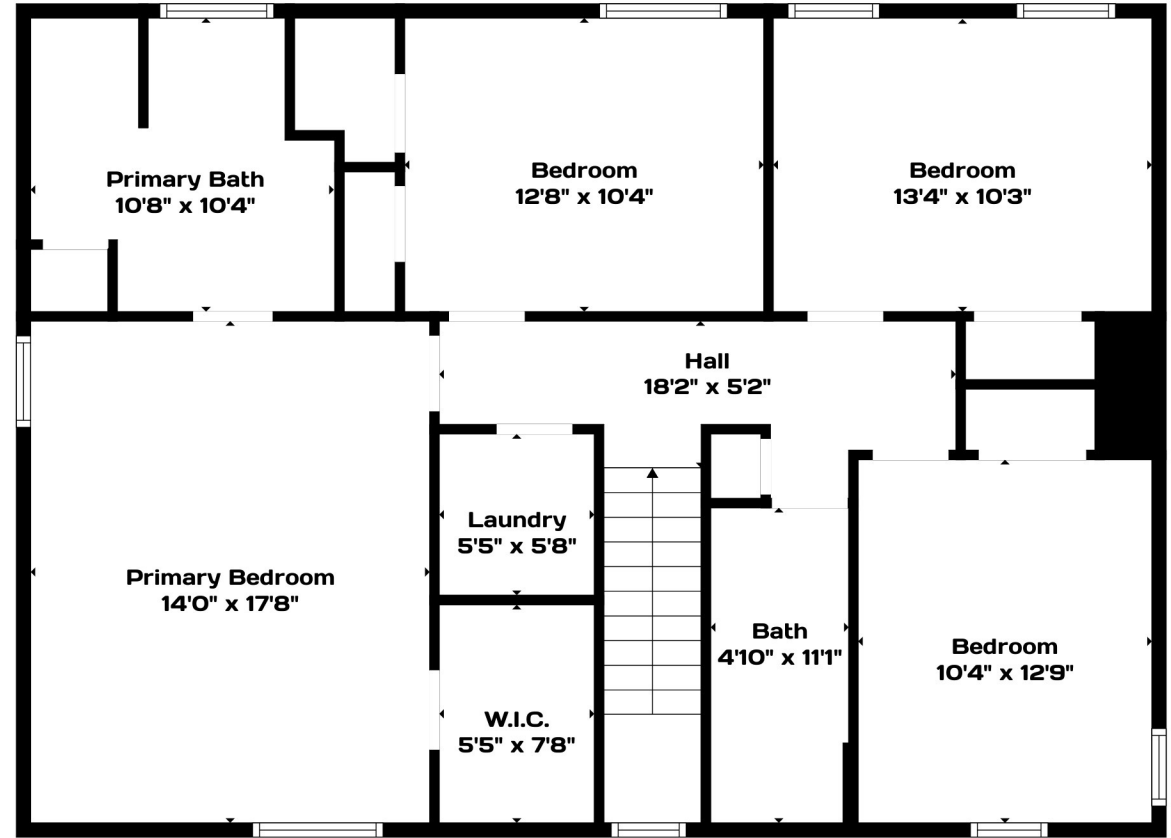

Floor 1

Floor 2

**Total GLA: 2025 sq. ft | Total: 2769 sq. ft**  
 Floor 1: 841 sq. ft (Excluded areas 744 sq. ft)  
 Floor 2: 1184 sq. ft

Measurements Calculated. Deemed Highly Reliable But Not Guaranteed.

**Total GLA: 2025 sq. ft | Total: 2769 sq. ft**  
 Floor 1: 841 sq. ft (Excluded areas 744 sq. ft)  
 Floor 2: 1184 sq. ft

Measurements Calculated. Deemed Highly Reliable But Not Guaranteed.

PATIO (4)  
[AREA: 118]

SCREENED PORCH (2)  
[AREA: 123]

FLOOR 1  
[AREA: 841]

GARAGE (1)  
[AREA: 431]

PORCH (3)  
[AREA: 72]

FLOOR 2  
[AREA: 1184]