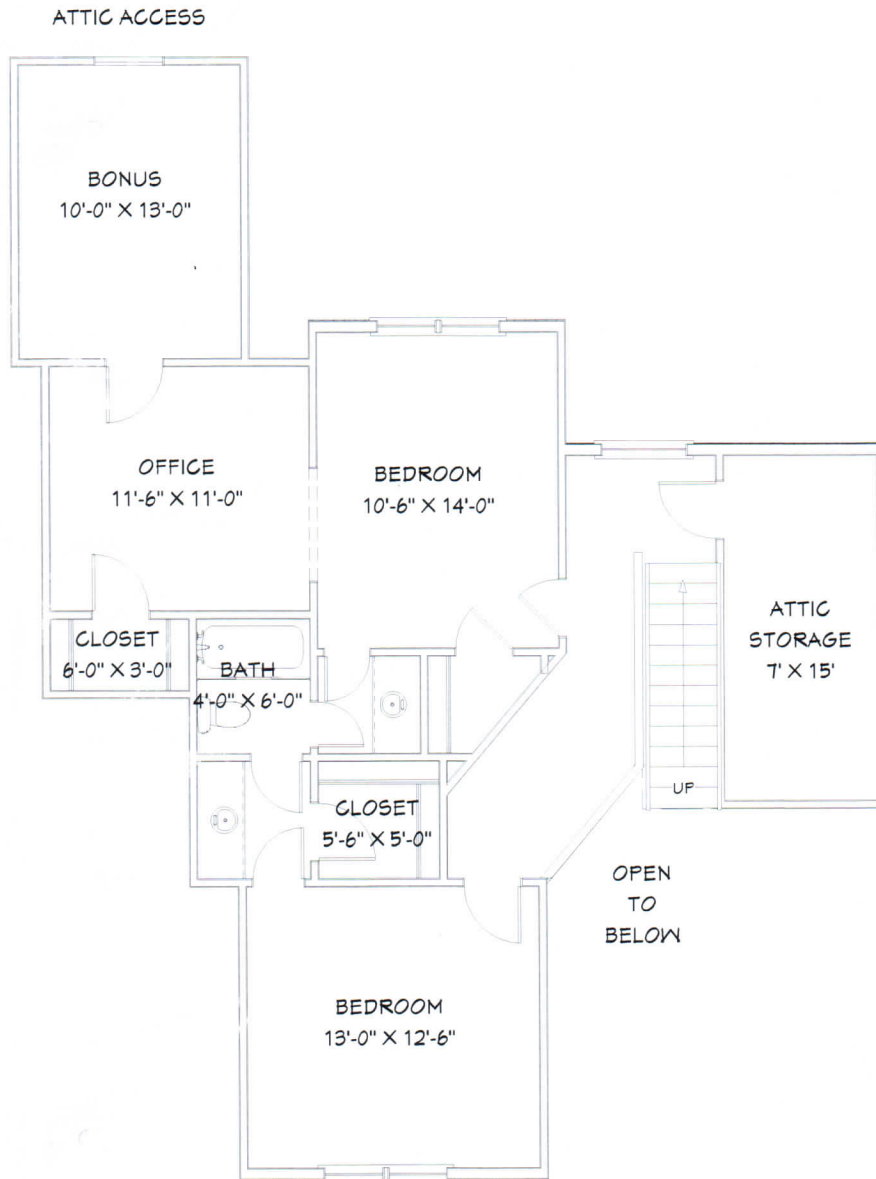

339 LOBLOLLY DRIVE
 VASS, NC

TOTAL HEATED AREA: 2555 SQFT.

MAIN: 1615 SQFT. UPPER: 940 SQFT.

Floor plan is for illustrational purposes only,
 measurements may not be exact.

339 LOBLOLLY DR.
UPPER HEATED LIVING AREA: 940 SQFT.
Floor plan is for illustrational purposes only,
measurements may not be exact.