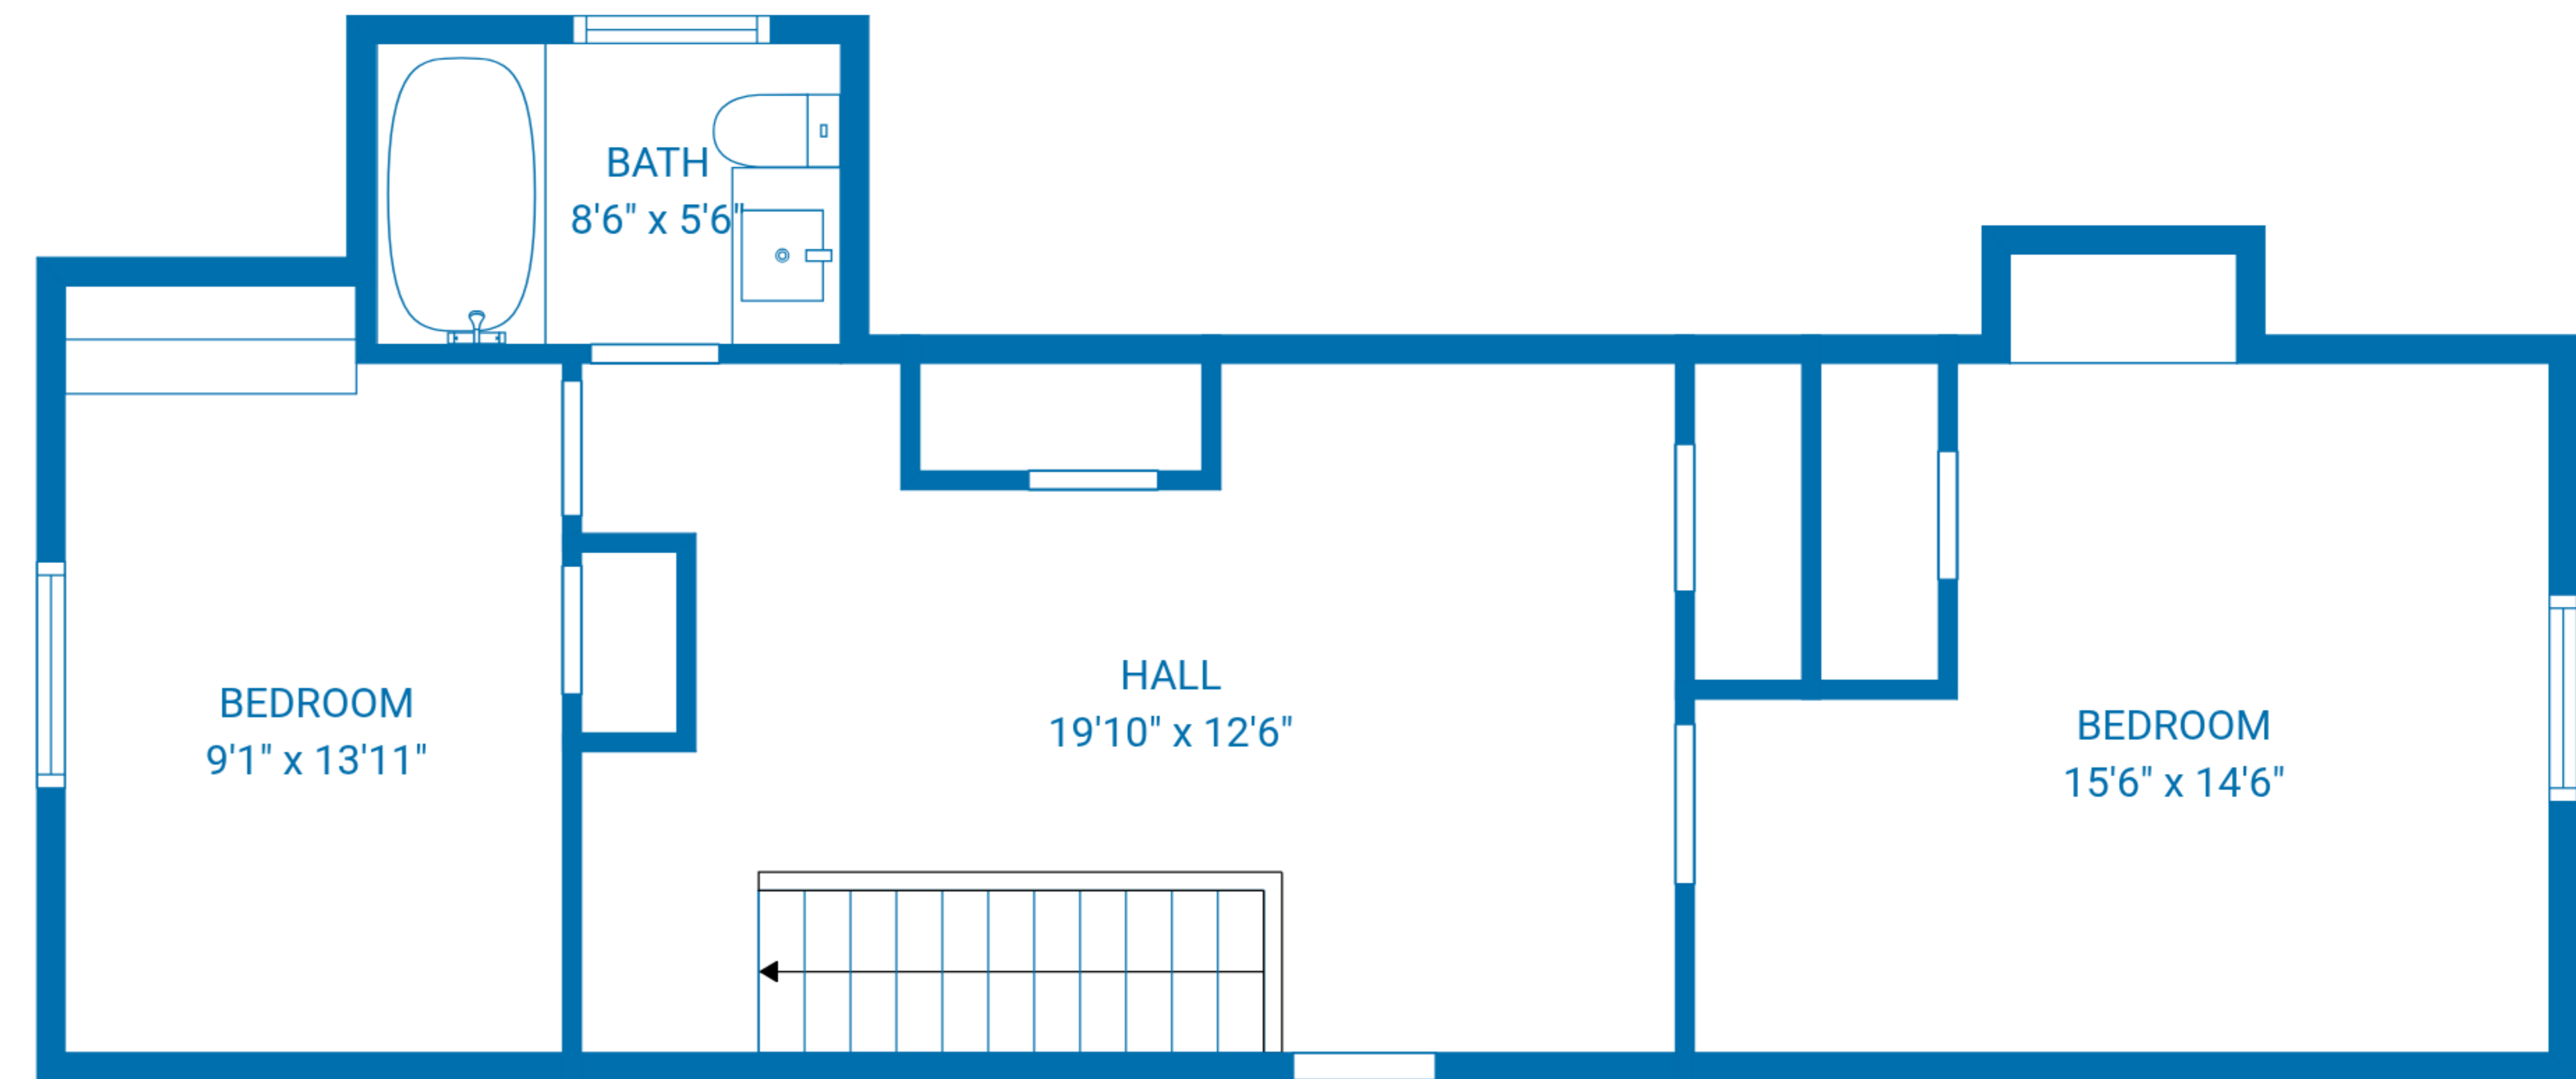

TOTAL: 2214 sq. ft
 1st floor: 1583 sq. ft, 2nd floor: 631 sq. ft
 EXCLUDED AREAS: WALLS: 158 sq. ft

TOTAL: 2214 sq. ft

1st floor: 1583 sq. ft, 2nd floor: 631 sq. ft

EXCLUDED AREAS: WALLS: 158 sq. ft

TOTAL: 2214 sq. ft
 1st floor: 1583 sq. ft, 2nd floor: 631 sq. ft
 EXCLUDED AREAS: WALLS: 158 sq. ft