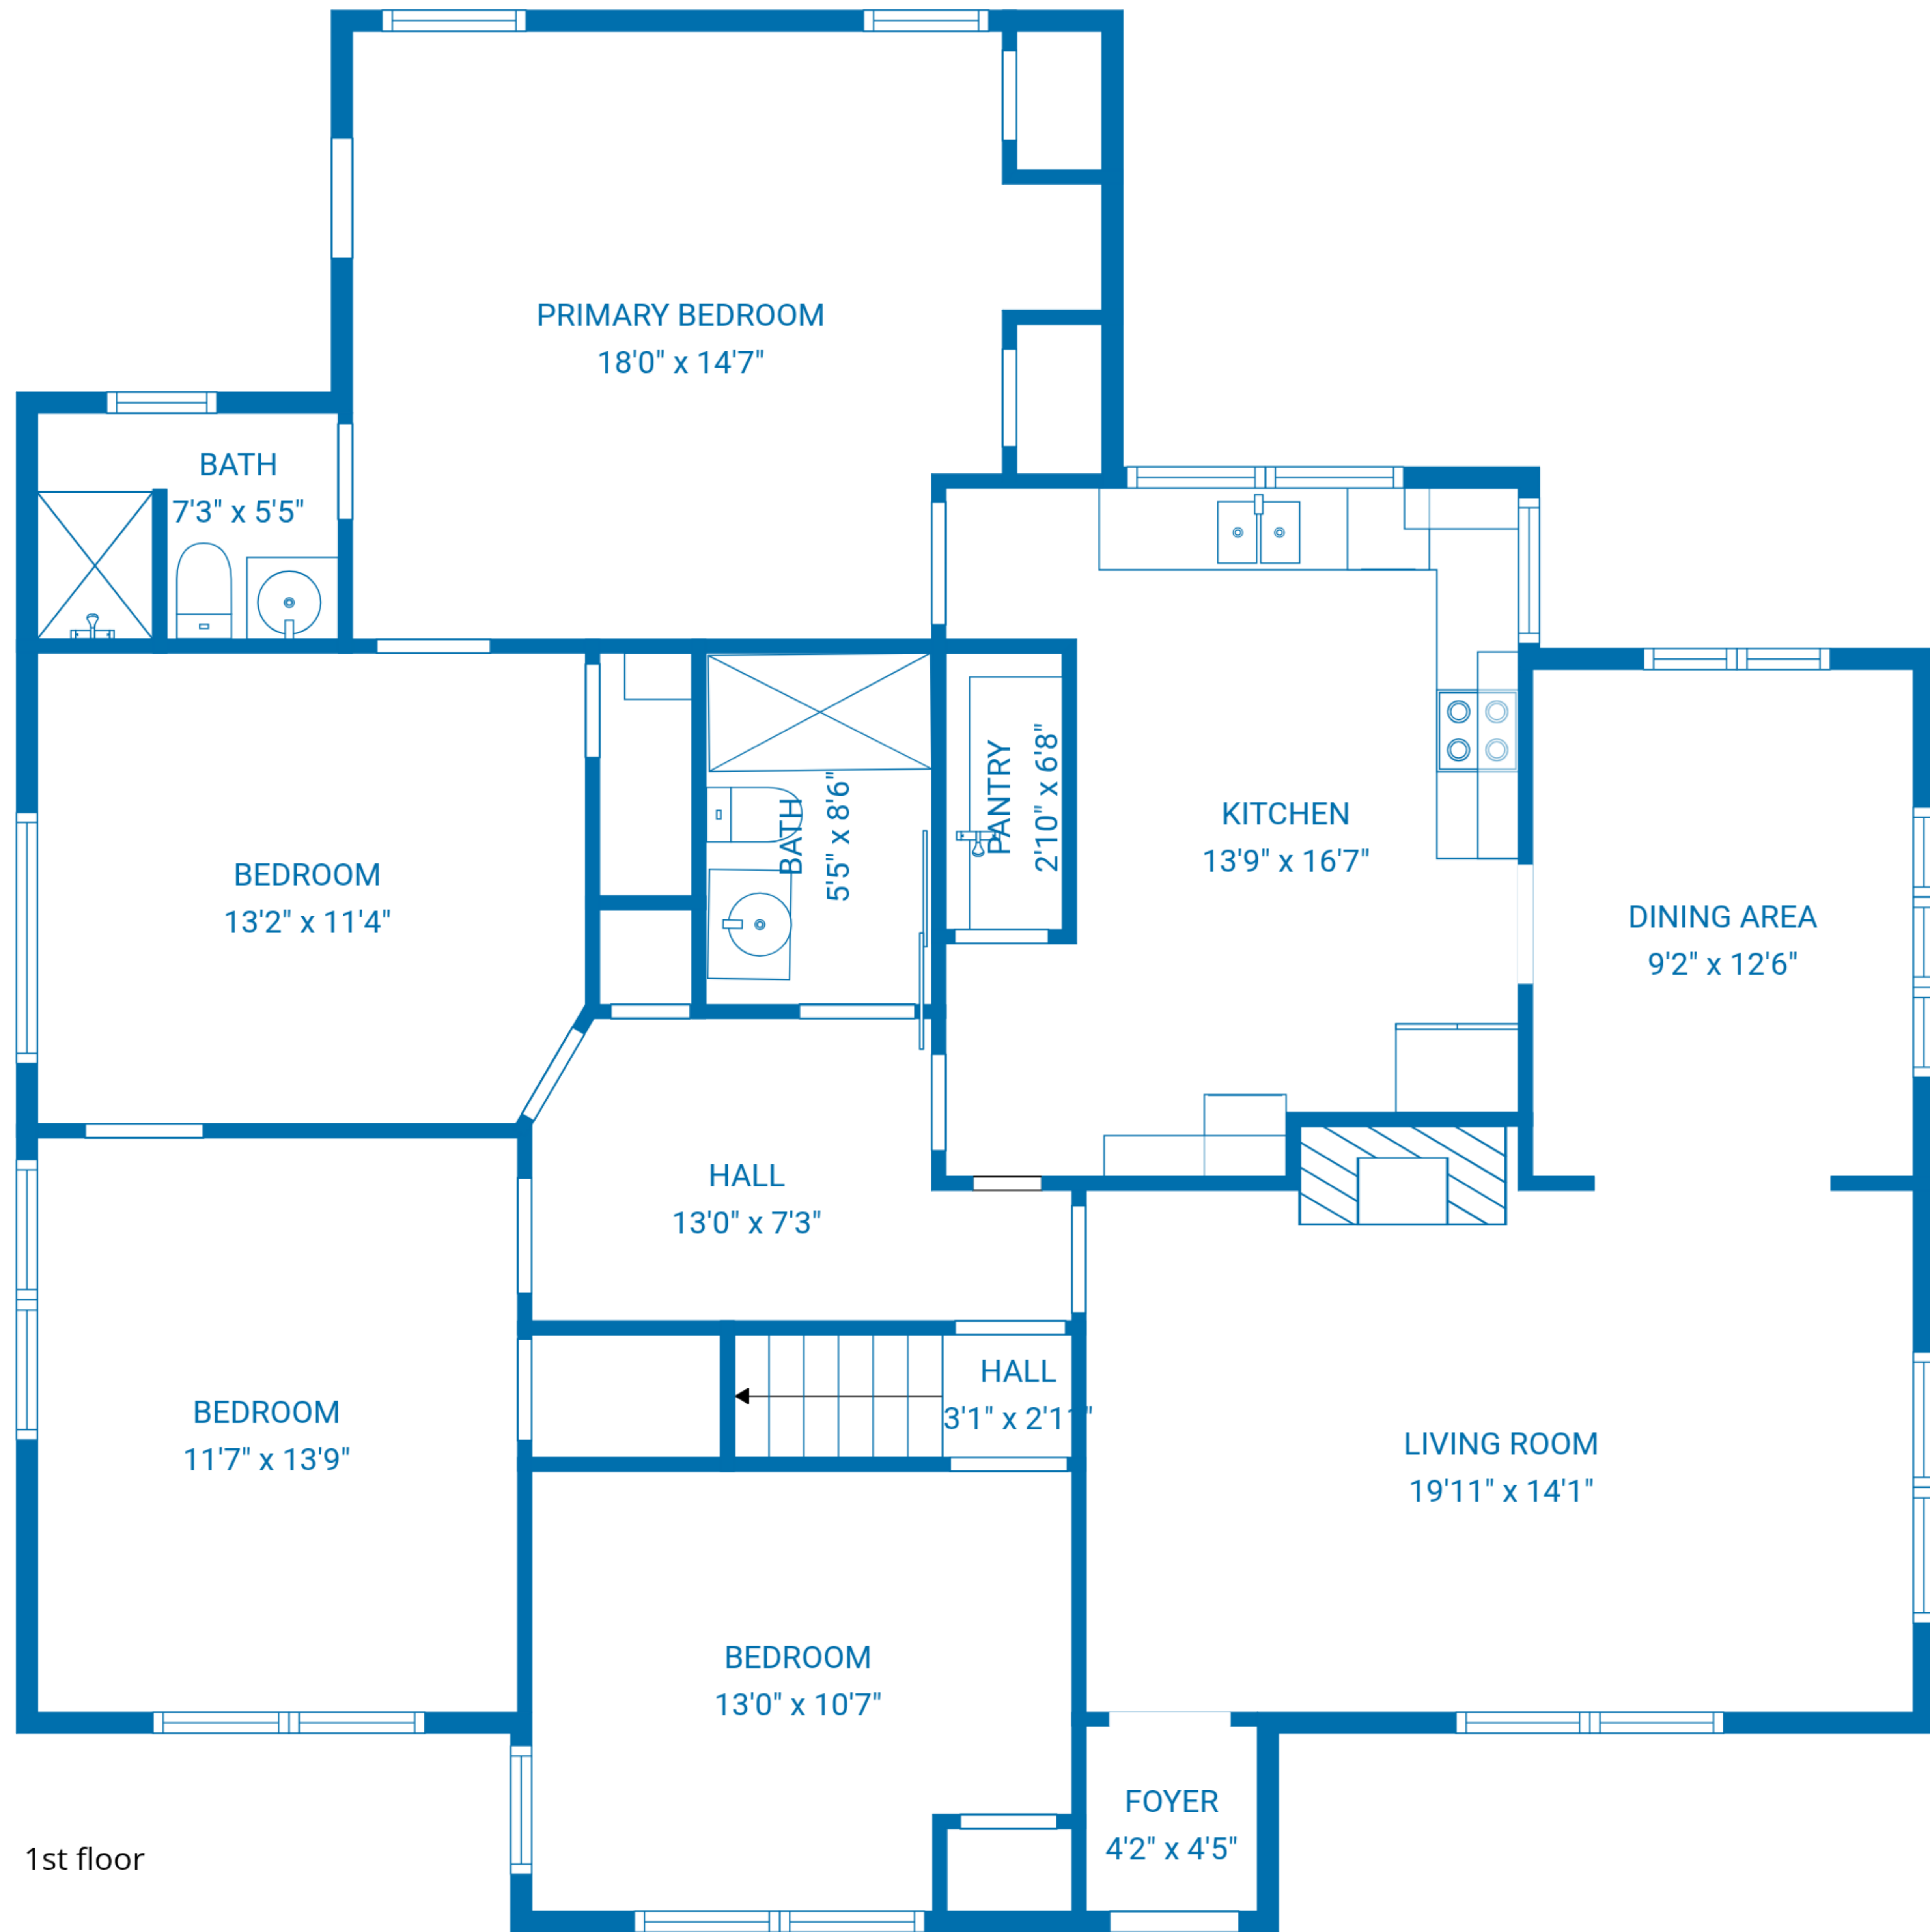

TOTAL: 2214 sq. ft
 1st floor: 1583 sq. ft, 2nd floor: 631 sq. ft
 EXCLUDED AREAS: WALLS: 158 sq. ft

TOTAL: 2214 sq. ft

1st floor: 1583 sq. ft, 2nd floor: 631 sq. ft

EXCLUDED AREAS: WALLS: 158 sq. ft

TOTAL: 2214 sq. ft
 1st floor: 1583 sq. ft, 2nd floor: 631 sq. ft
 EXCLUDED AREAS: WALLS: 158 sq. ft