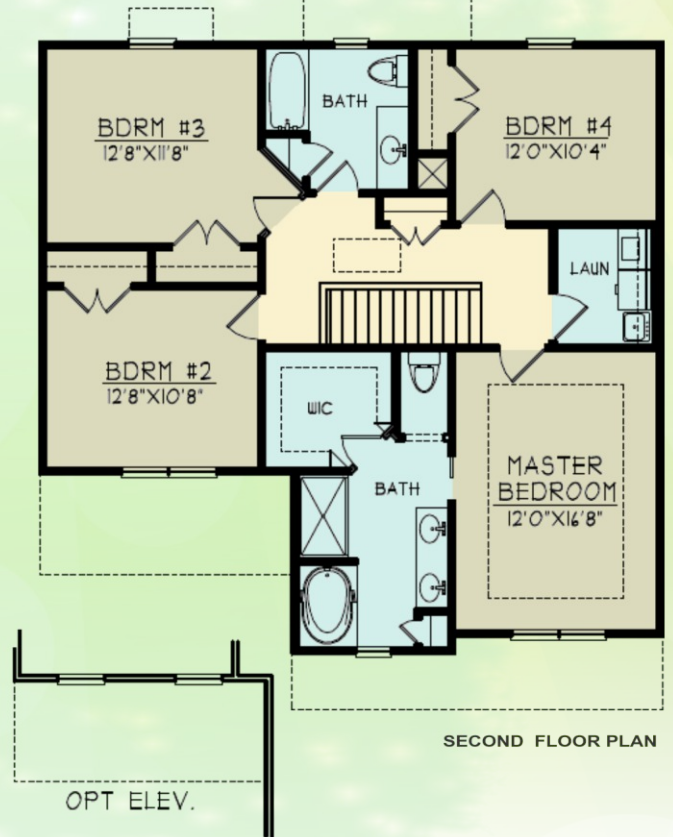

Colorized by Genia

1938 Sq Ft

The Carteret

FIRST FLOOR:	801 Sq. Ft.	WIDTH:	37'0"
SECOND FLOOR:	1137 Sq. Ft.	DEPT:	41'8"
TOTAL:	1938 Sq. Ft.	GARAGE:	467 Sq. Ft.