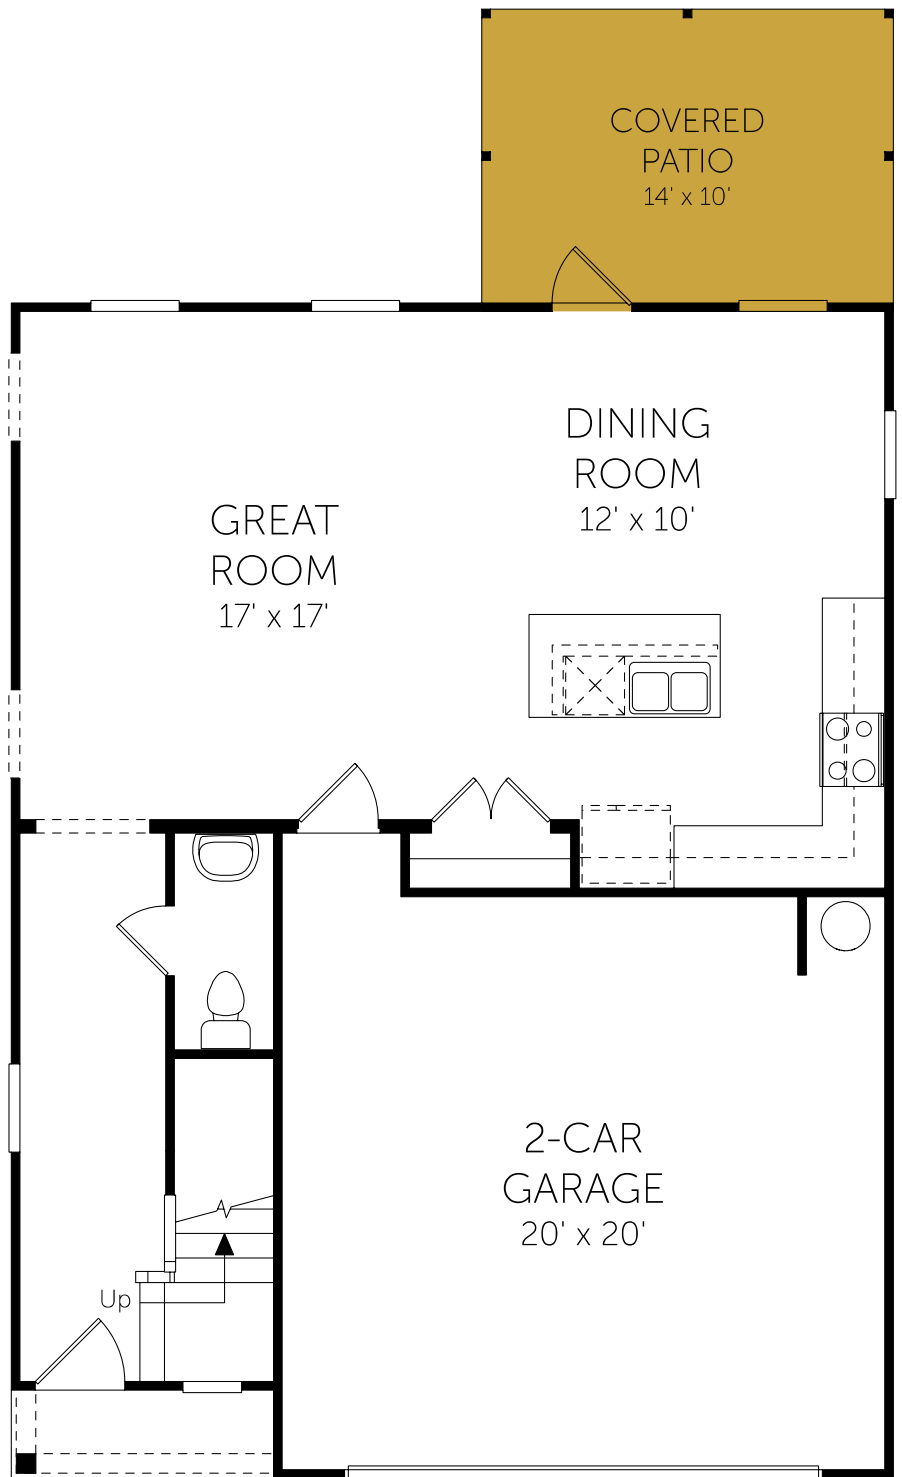

DREAM FINDERS HOMES

Garrett

First Floor

3 Beds

2 Full Baths | 1 Half Bath

1,773 Sq. Ft.

Selected Options:

Covered Patio

DREAM FINDERS HOMES

Garrett

Second Floor

3 Beds

2 Full Baths | 1 Half Bath

1,773 Sq. Ft.

DREAMFINDERSHOMES.COM

Dream Finders Homes reserves the right to change elevations, specifications, materials and pricing without prior notice. Variations within the floor plans and elevations do exist. Square footage are approximate and will vary. Options may differ from what is shown per community, please contact a sales consultant for more information. © 2025 Dream Finders Homes CBC1257579 Revision: 5/27/2025