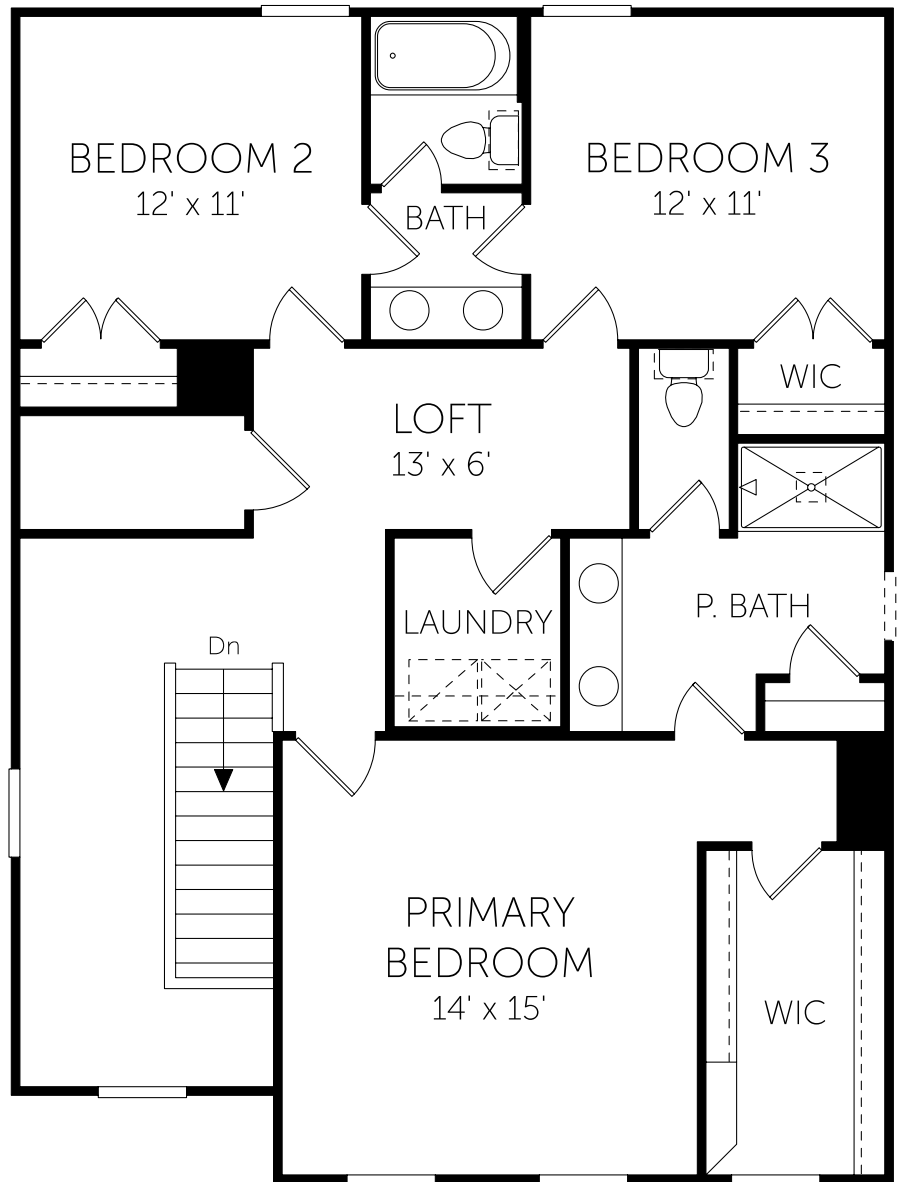

DREAM FINDERS HOMES

Garrett

First Floor

3 Beds

2 Full Baths | 1 Half Bath

1,773 Sq. Ft.

Selected Options:

Covered Patio

DREAM FINDERS HOMES

Garrett

Second Floor

3 Beds

2 Full Baths | 1 Half Bath

1,773 Sq. Ft.

DREAMFINDERSHOMES.COM

Dream Finders Homes reserves the right to change elevations, specifications, materials and pricing without prior notice. Variations within the floor plans and elevations do exist. Square footage are approximate and will vary. Options may differ from what is shown per community, please contact a sales consultant for more information. © 2025 Dream Finders Homes CBC1257579 Revision: 5/27/2025