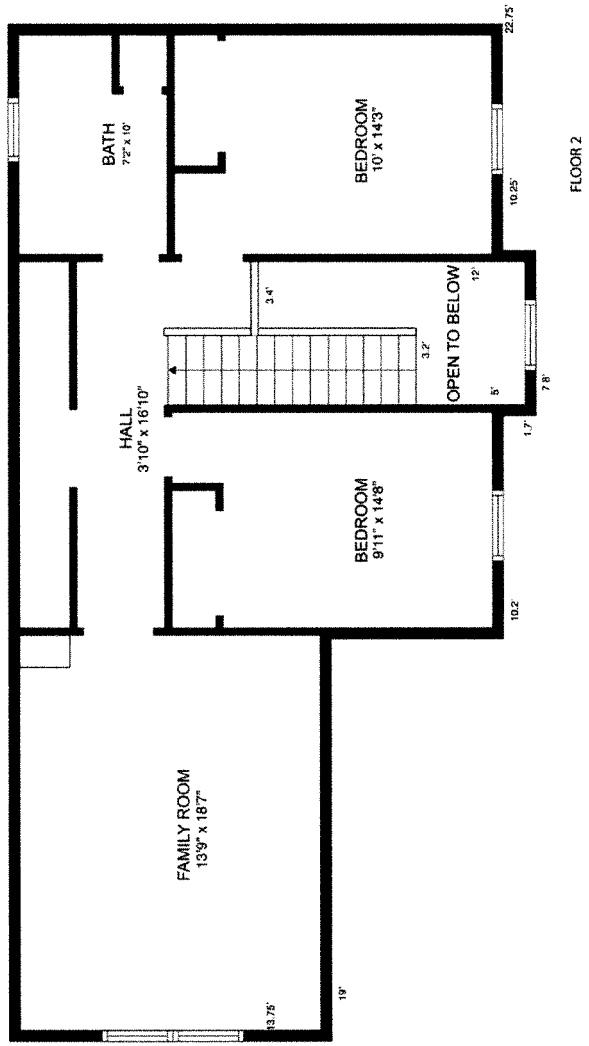

**130 Combine Ln
Leland, NC 28451**

Total Heated: 2131 sq ft.

Floor 1: 1271 sq ft. Floor 2: 860 sq ft.

Excluded Areas: Garage: 394 sq ft. Porch: 156 sq ft. Patio: 97 sq ft. Deck: 497 sq ft. Shed: 185 sq ft.