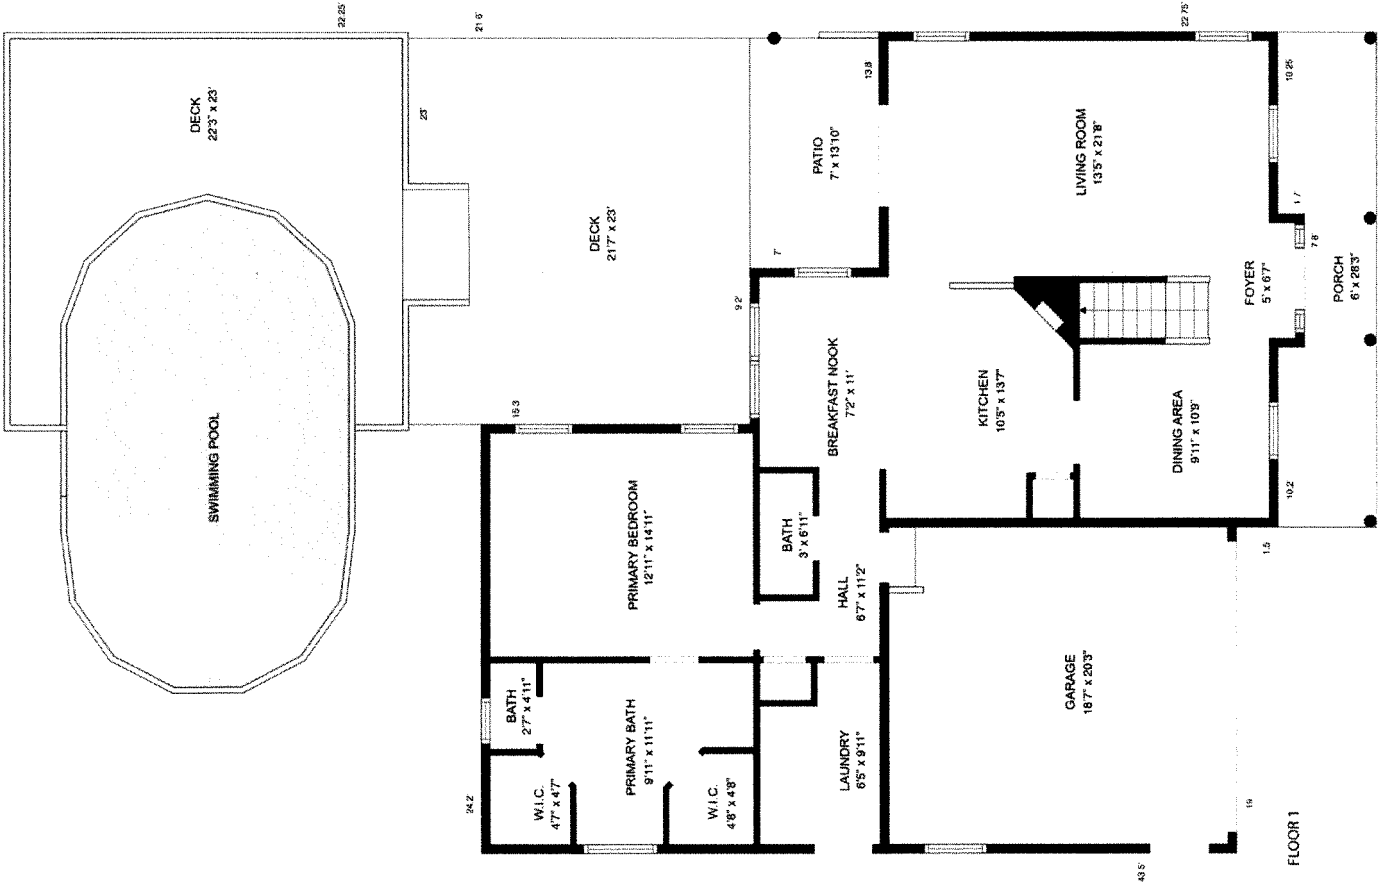

**130 Combine Ln
Leland, NC 28451**

Total Heated: 2131 sq ft.

Floor 1: 1271 sq ft. Floor 2: 860 sq ft.

Excluded Areas: Garage: 394 sq ft. Porch: 156 sq ft. Patio: 97 sq ft. Deck: 497 sq ft. Shed: 185 sq ft.