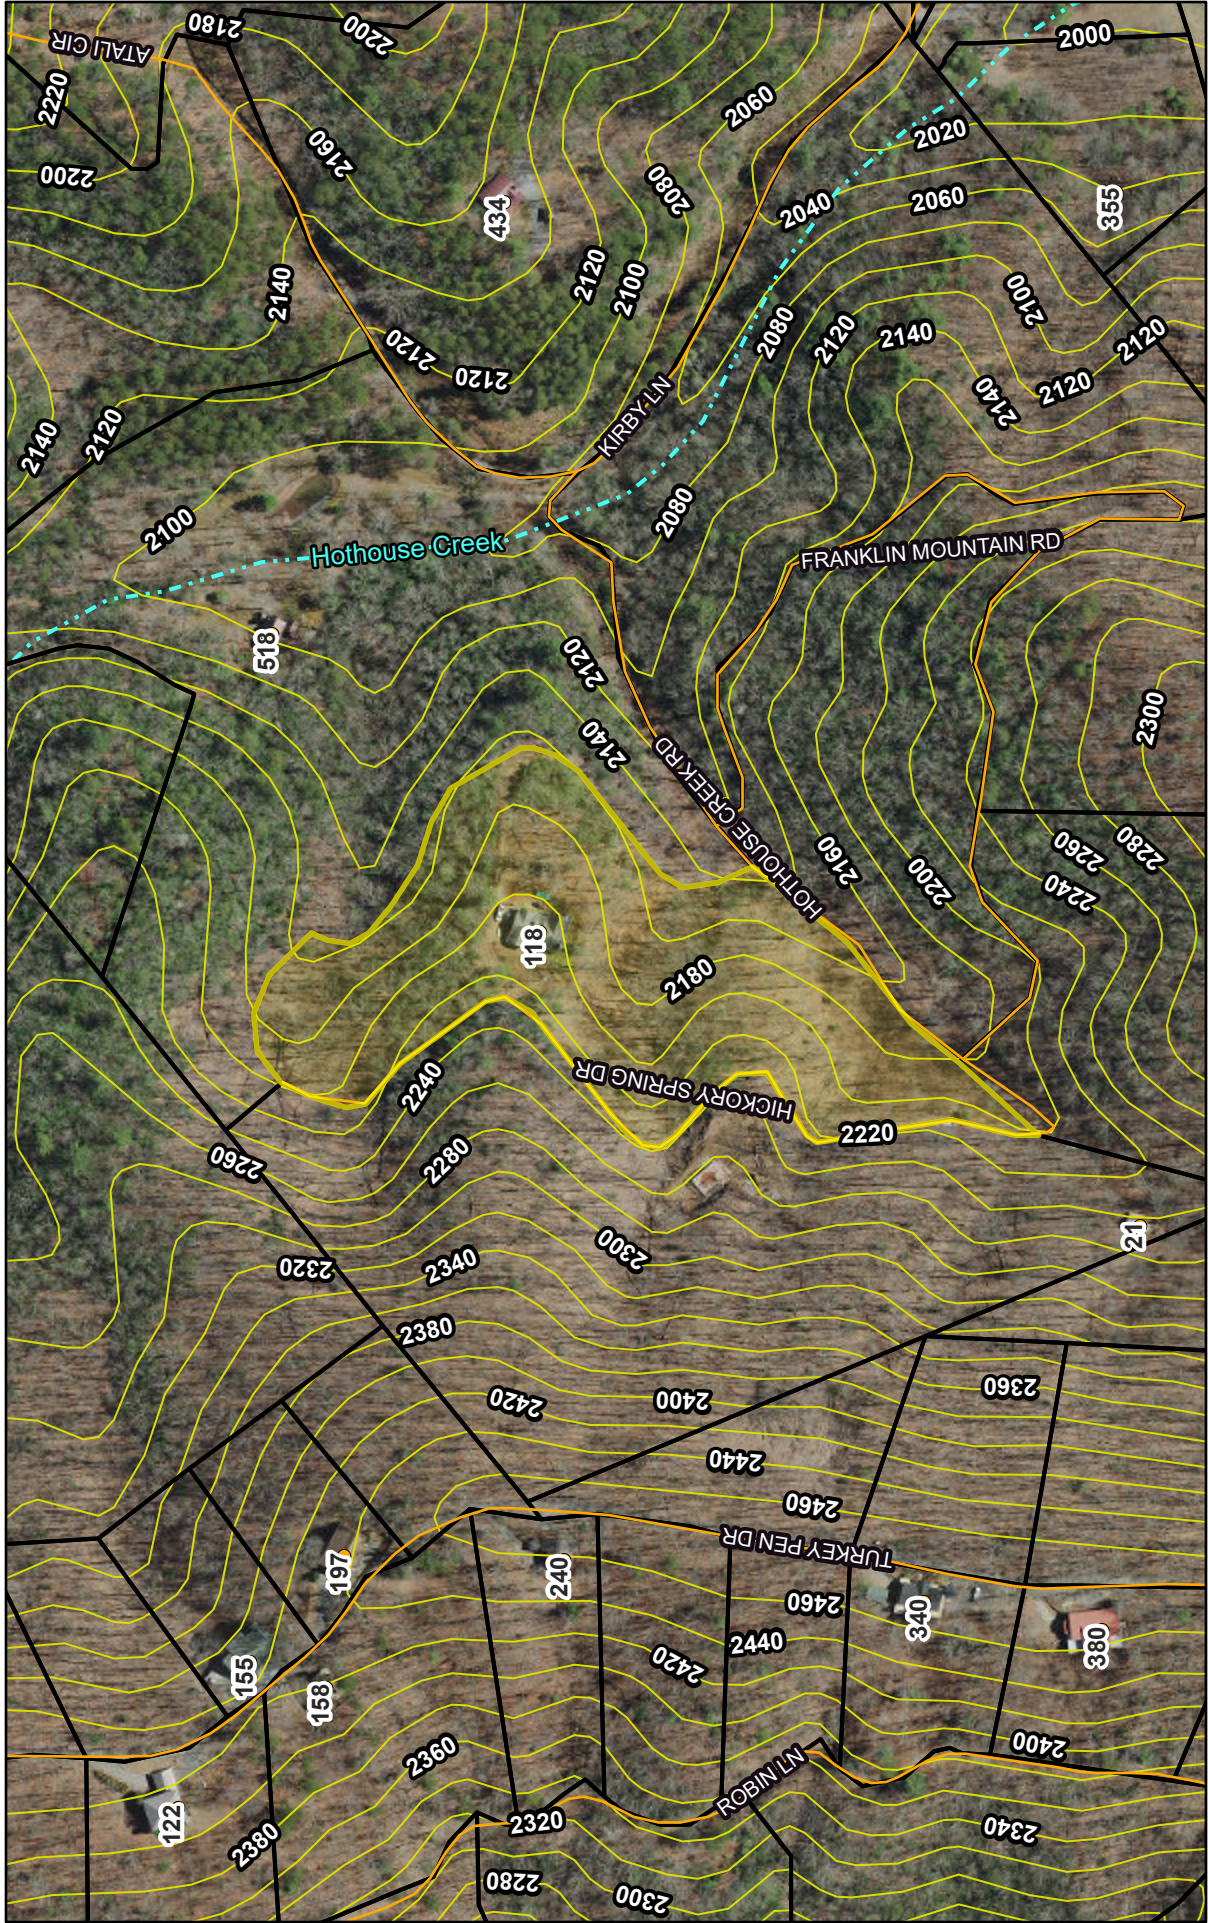

Cherokee County, NC Property Map

3/2/2026, 12:10:09 PM

- Road Centerlines
- Structure Points
- Twenty Foot Contours
- ▭ Parcels
- - - - - Streams

Disclaimer: This map is for reference use only. Cherokee County GIS disclaims all responsibility for the accuracy or completeness of the data shown hereon.