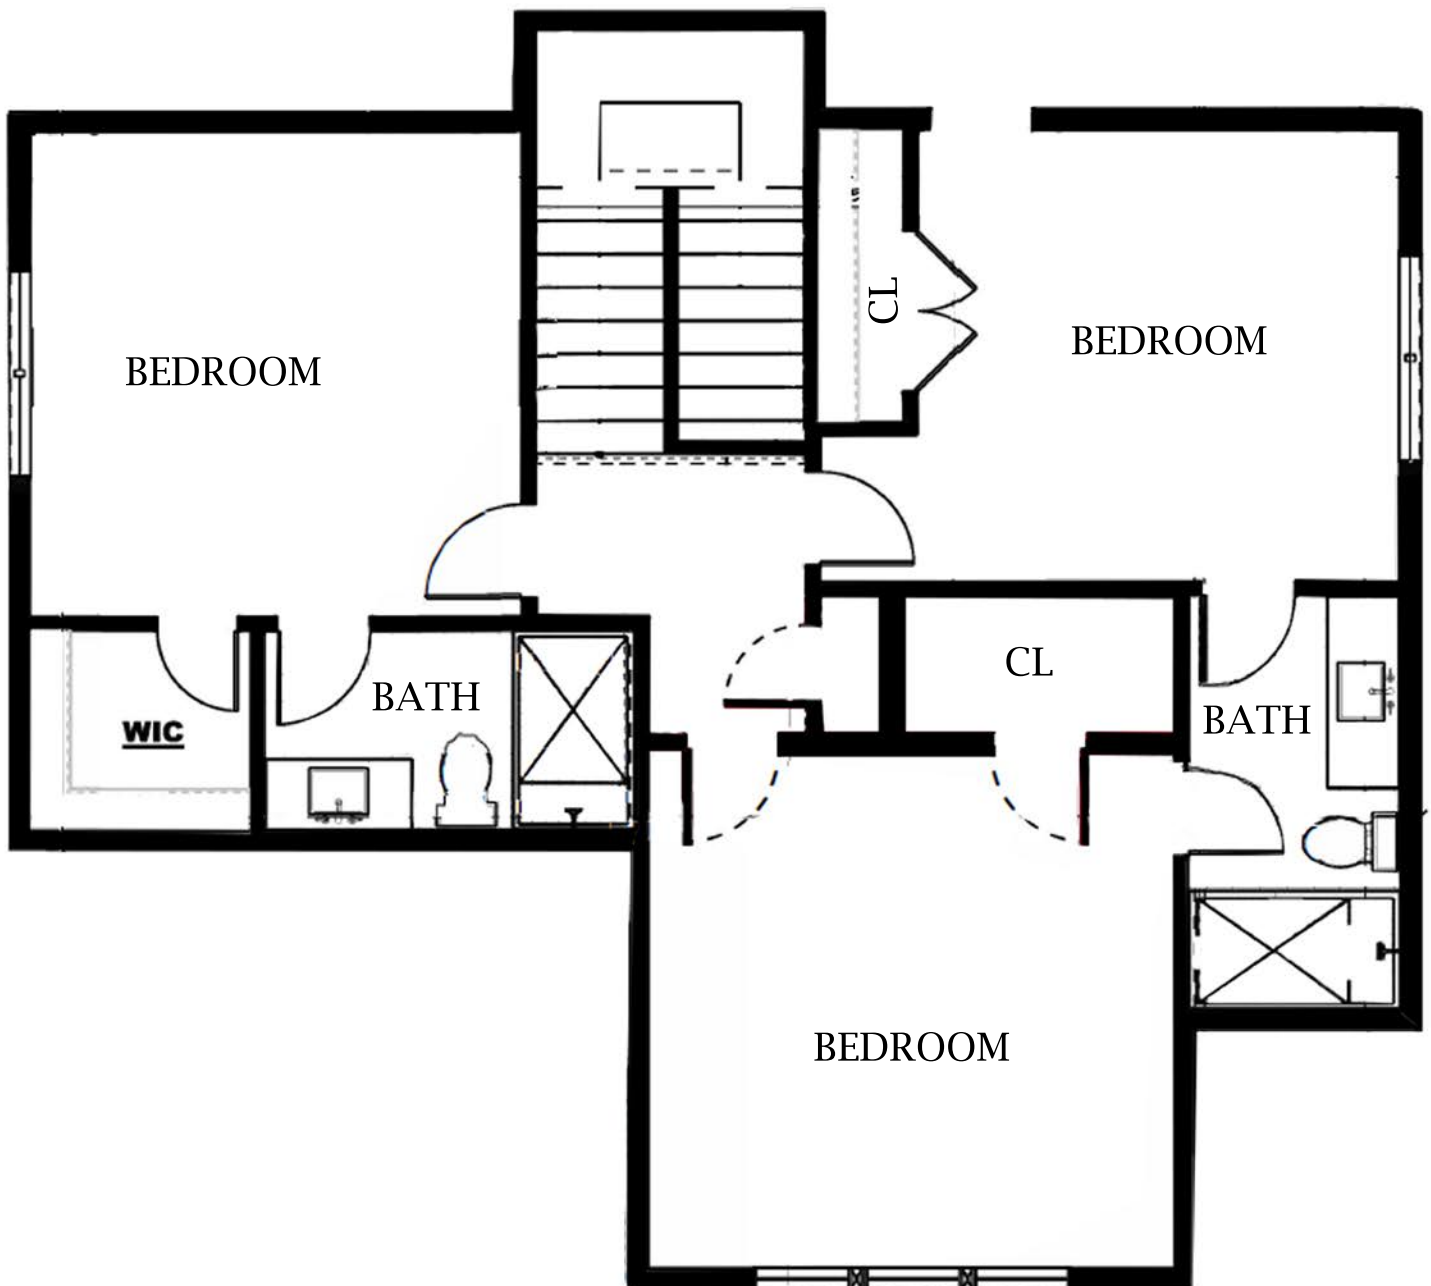

KHLOEY PLAN

MAIN: 1571 SF
SECOND: 848 SF
GARAGE: 553 SF
TOTAL: 2419 SF

KHLOEY PLAN

MAIN: 1571 SF
SECOND: 848 SF
GARAGE: 553 SF
TOTAL: 2419 SF