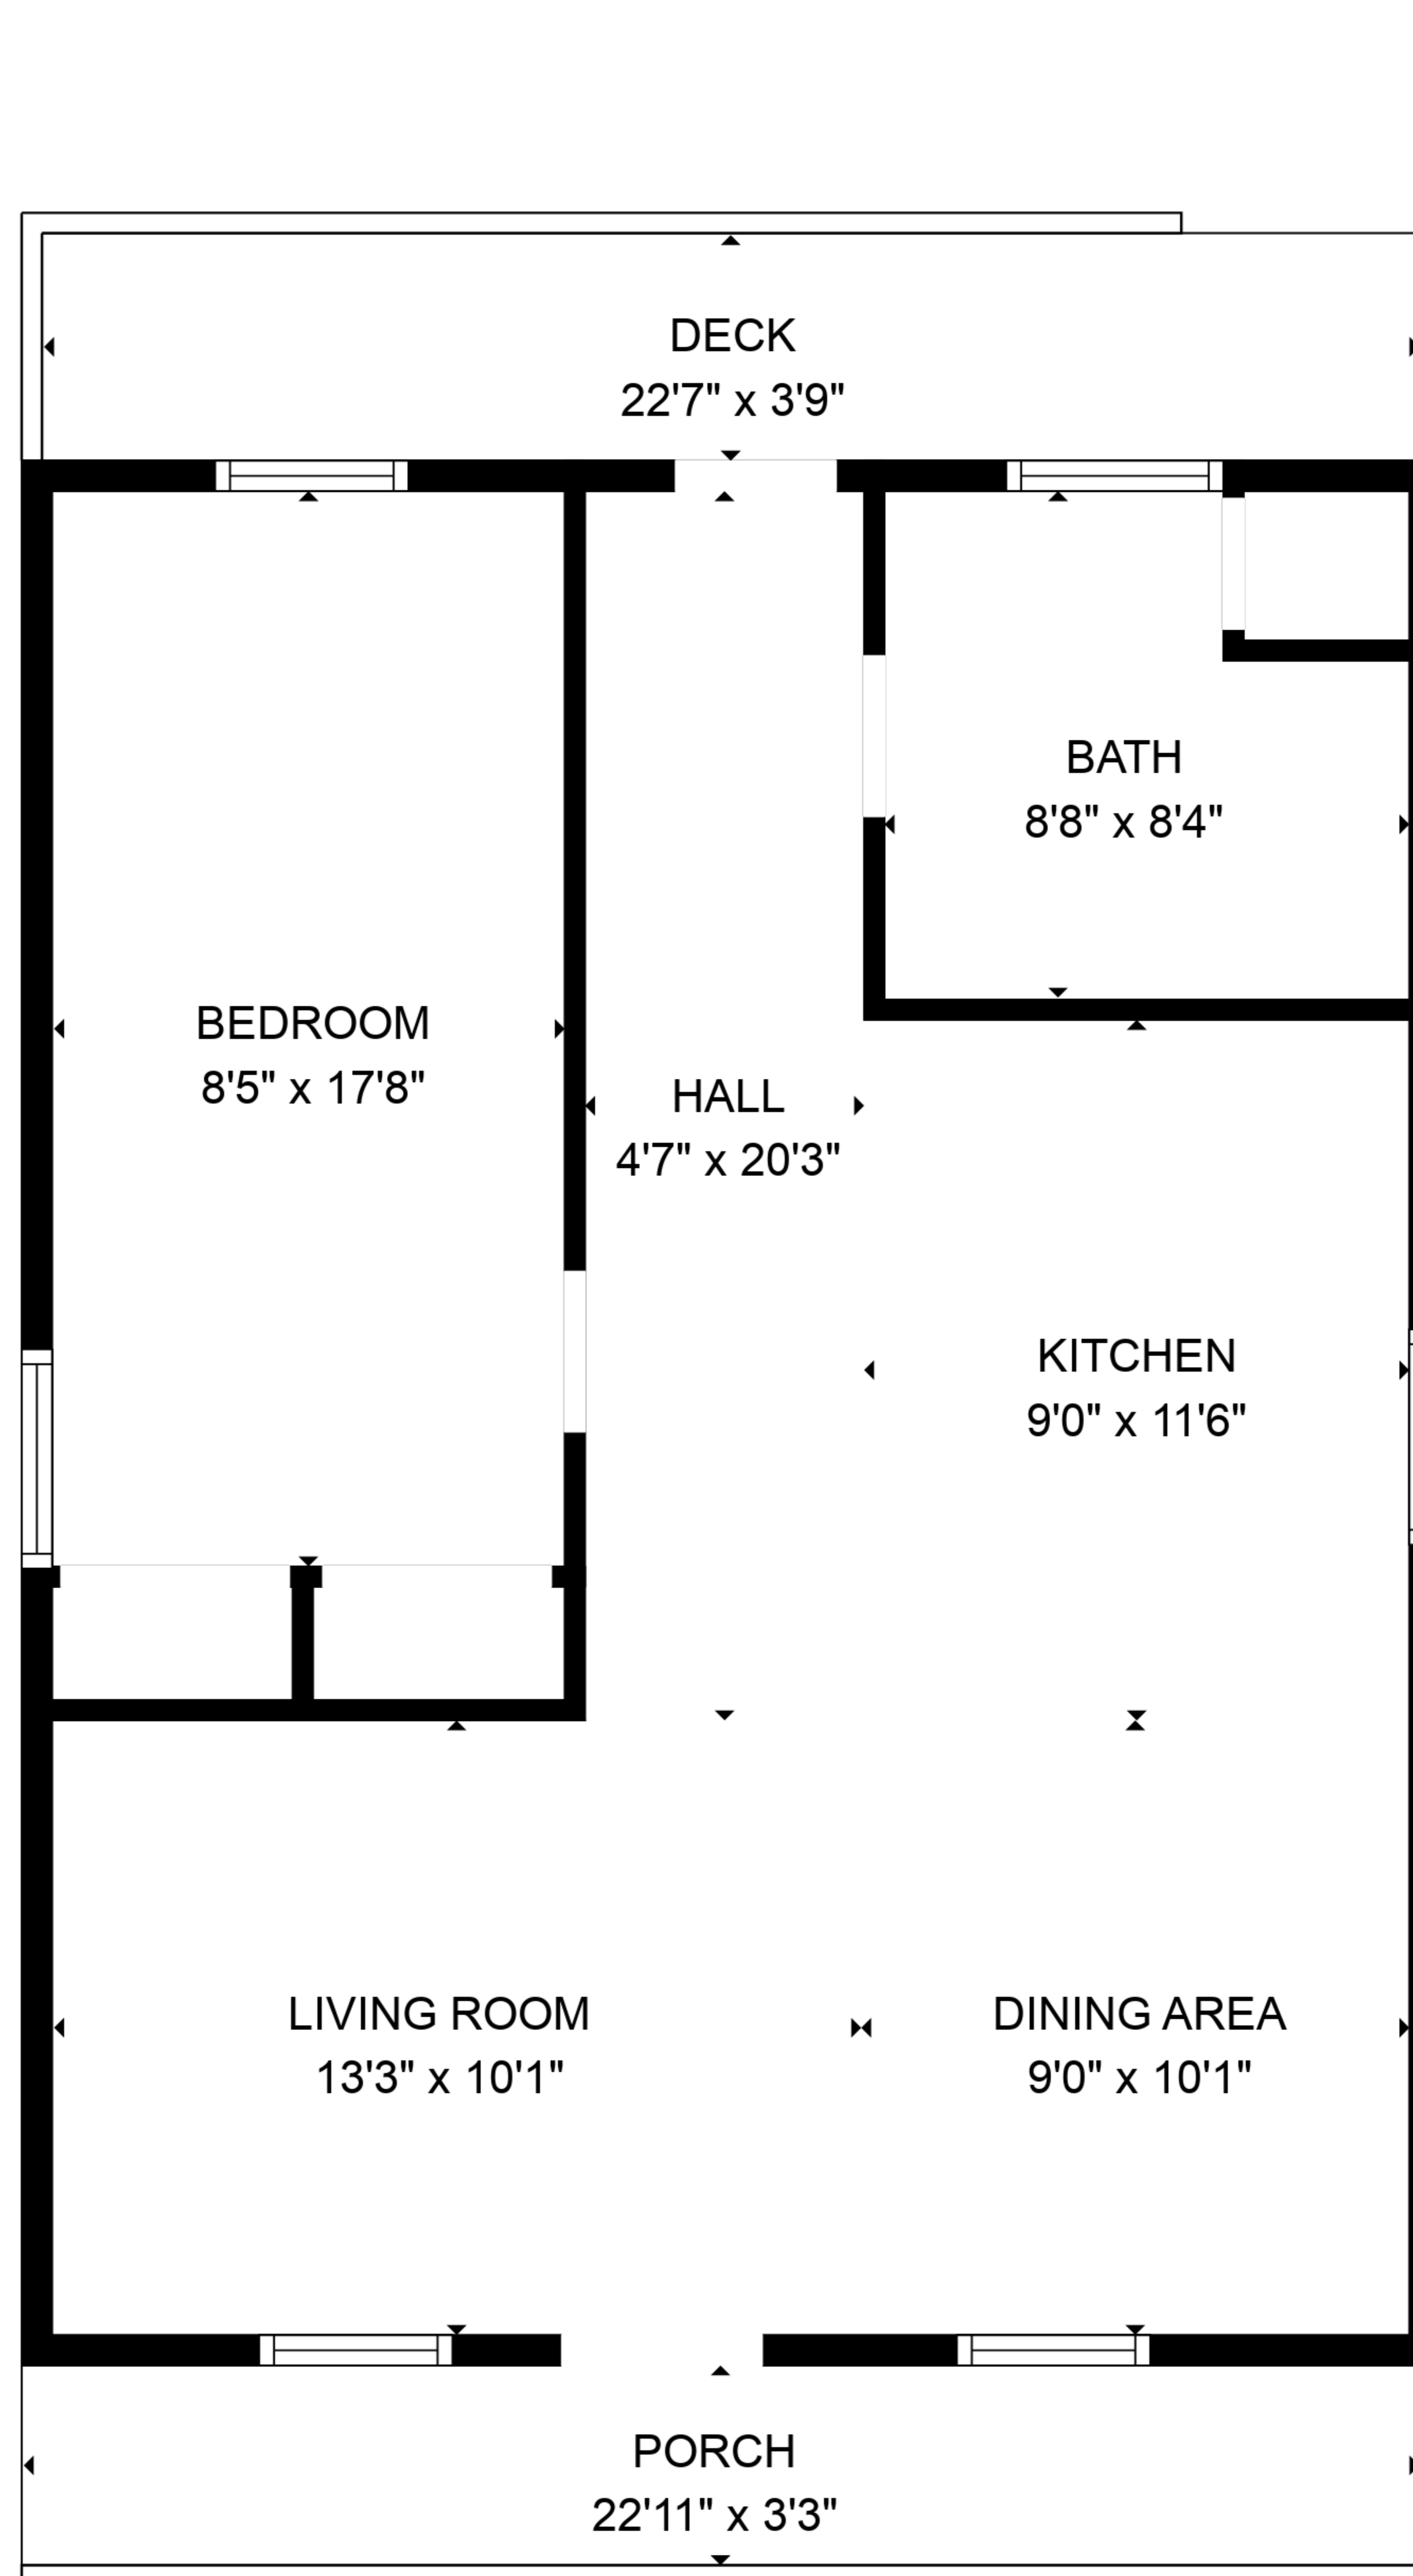

ESTIMATED AREAS

GLA FLOOR 1: 730 sq. ft EXCLUDED AREAS 160 sq. ft
 Total GLA 730 sq. ft, total area 890 sq. ft

ESTIMATED AREAS

GLA FLOOR 1: 730 sq. ft EXCLUDED AREAS 160 sq. ft
 Total GLA 730 sq. ft, total area 890 sq. ft