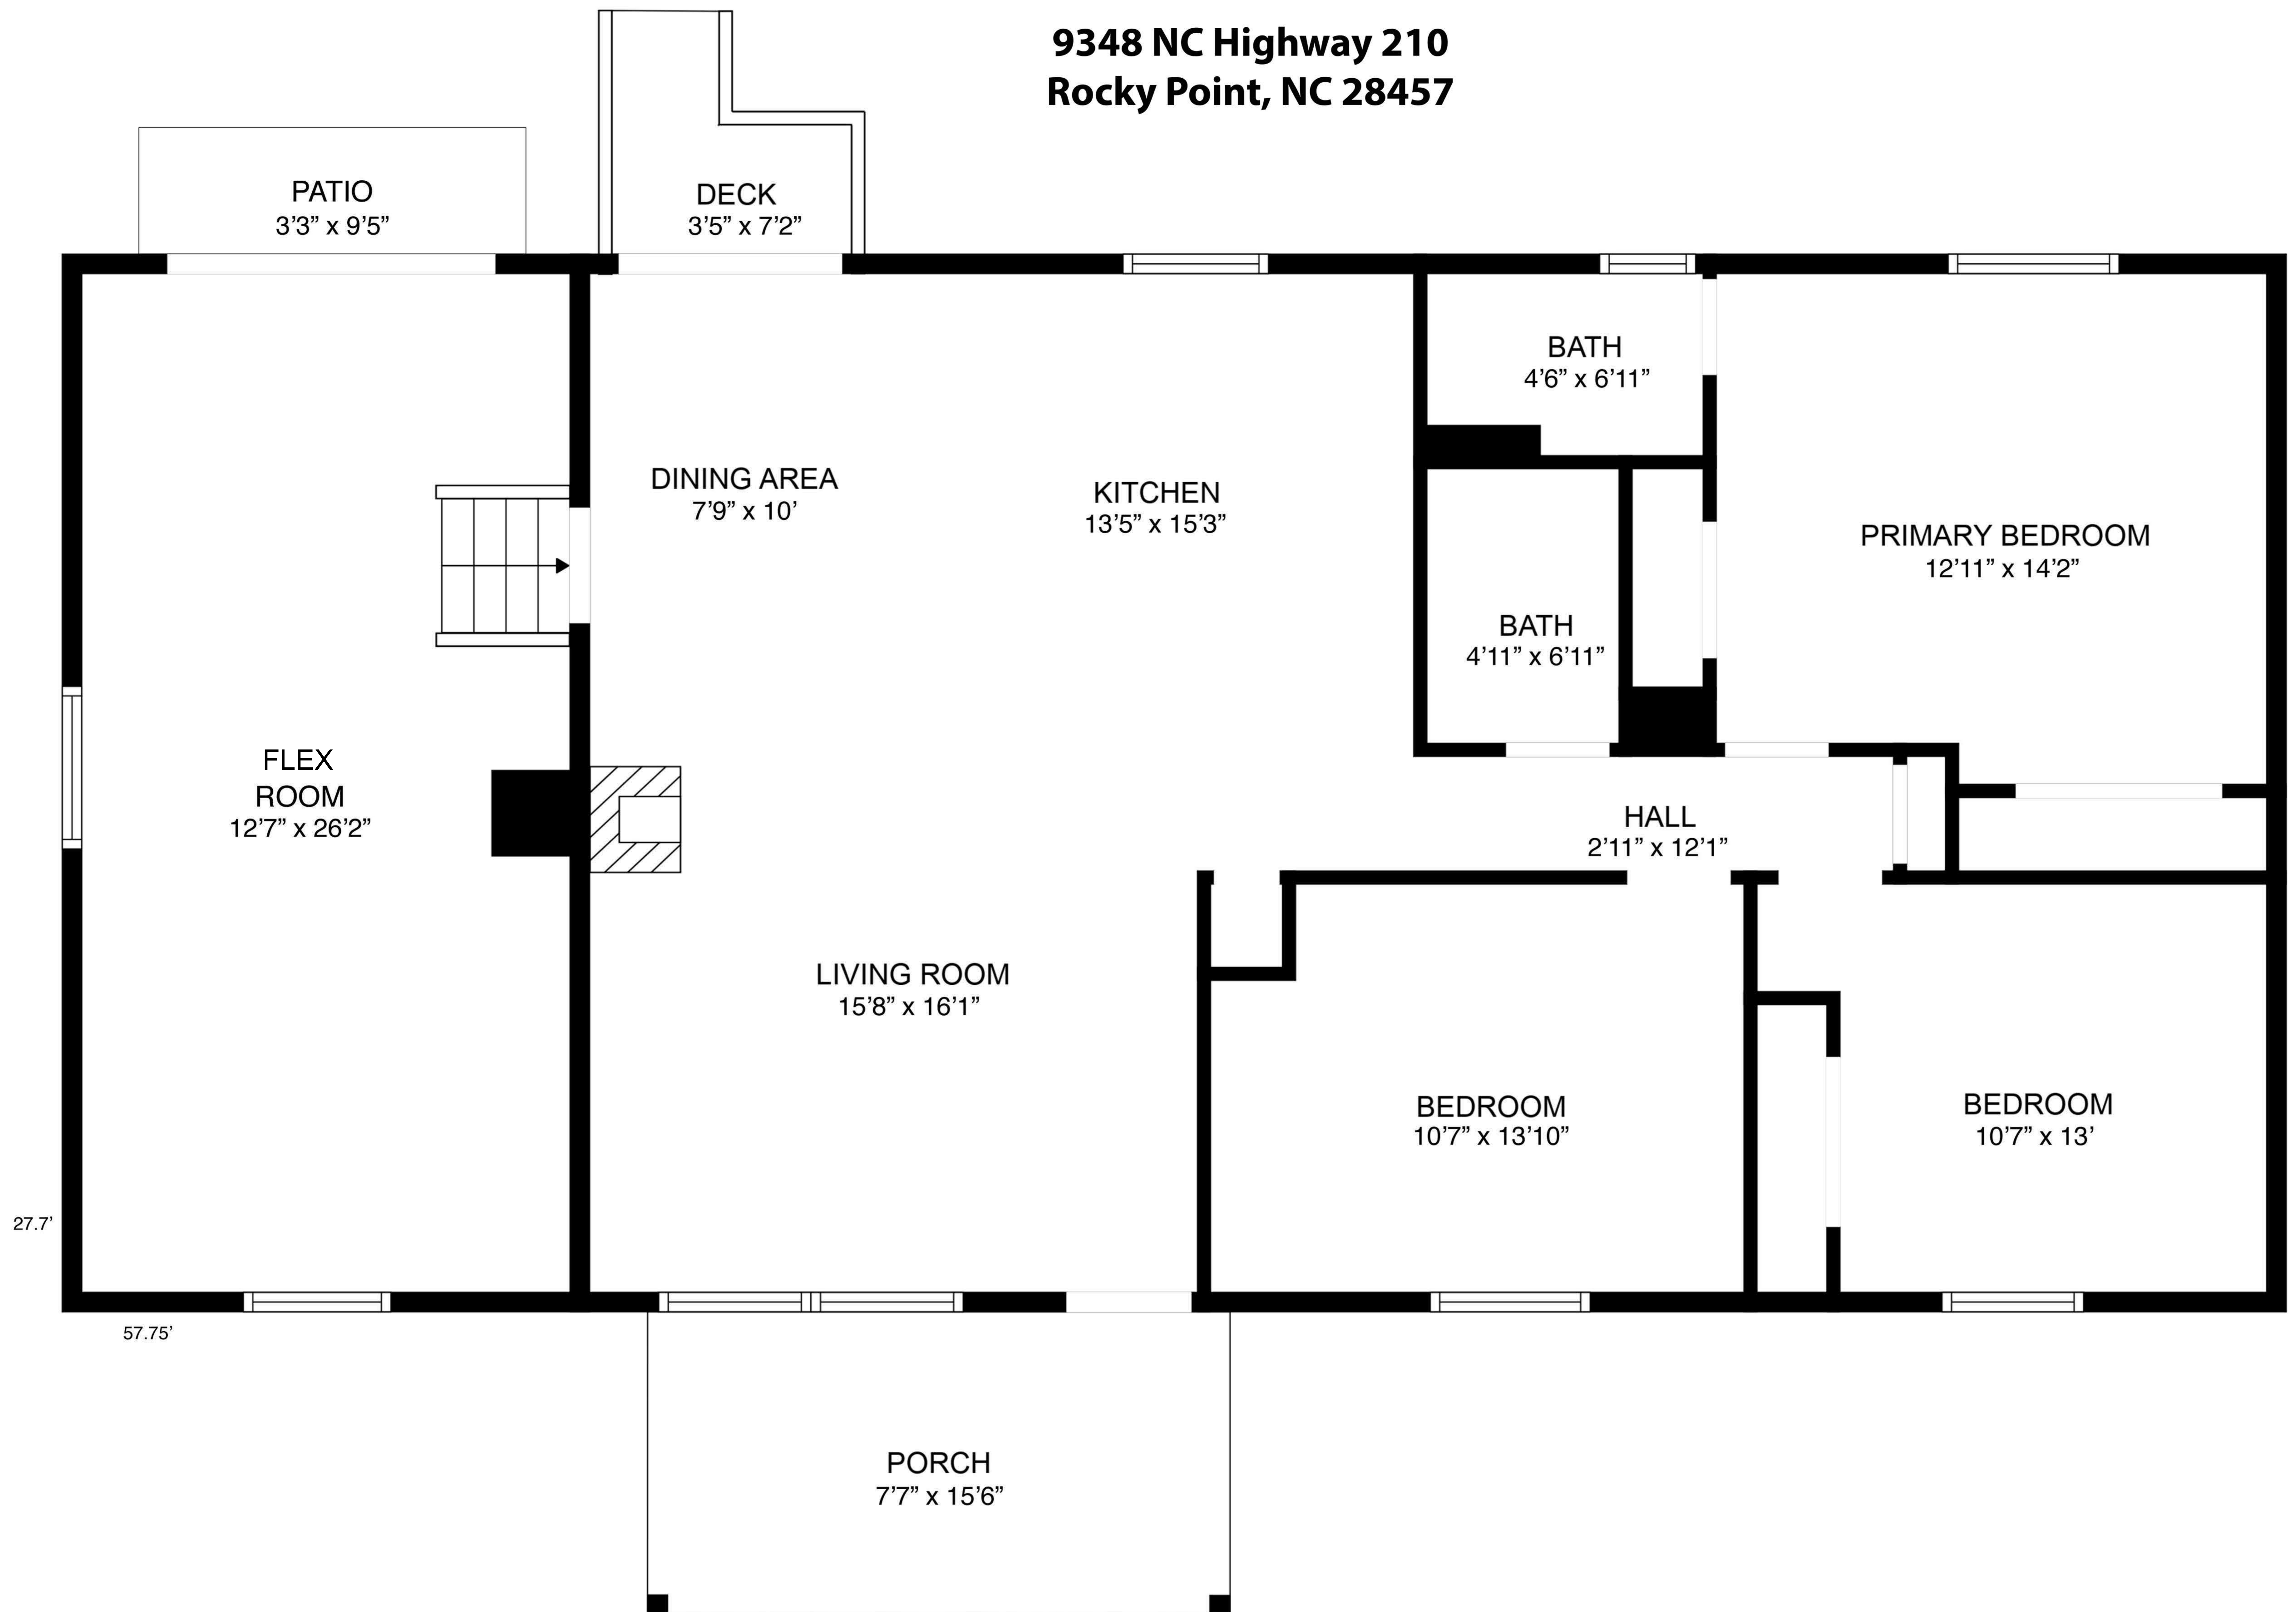

9348 NC Highway 210
Rocky Point, NC 28457

Total Heated: 1271 sq ft.

Excluded Areas: Porch: 118 sq ft. Patio: 31 sq ft. Back Deck: 24 sq ft.

Flex Room: 329 sq ft.

Workshop (not displayed): 845 sq ft.

MEASUREMENTS DEEMED HIGHLY RELIABLE BUT NOT GUARANTEED