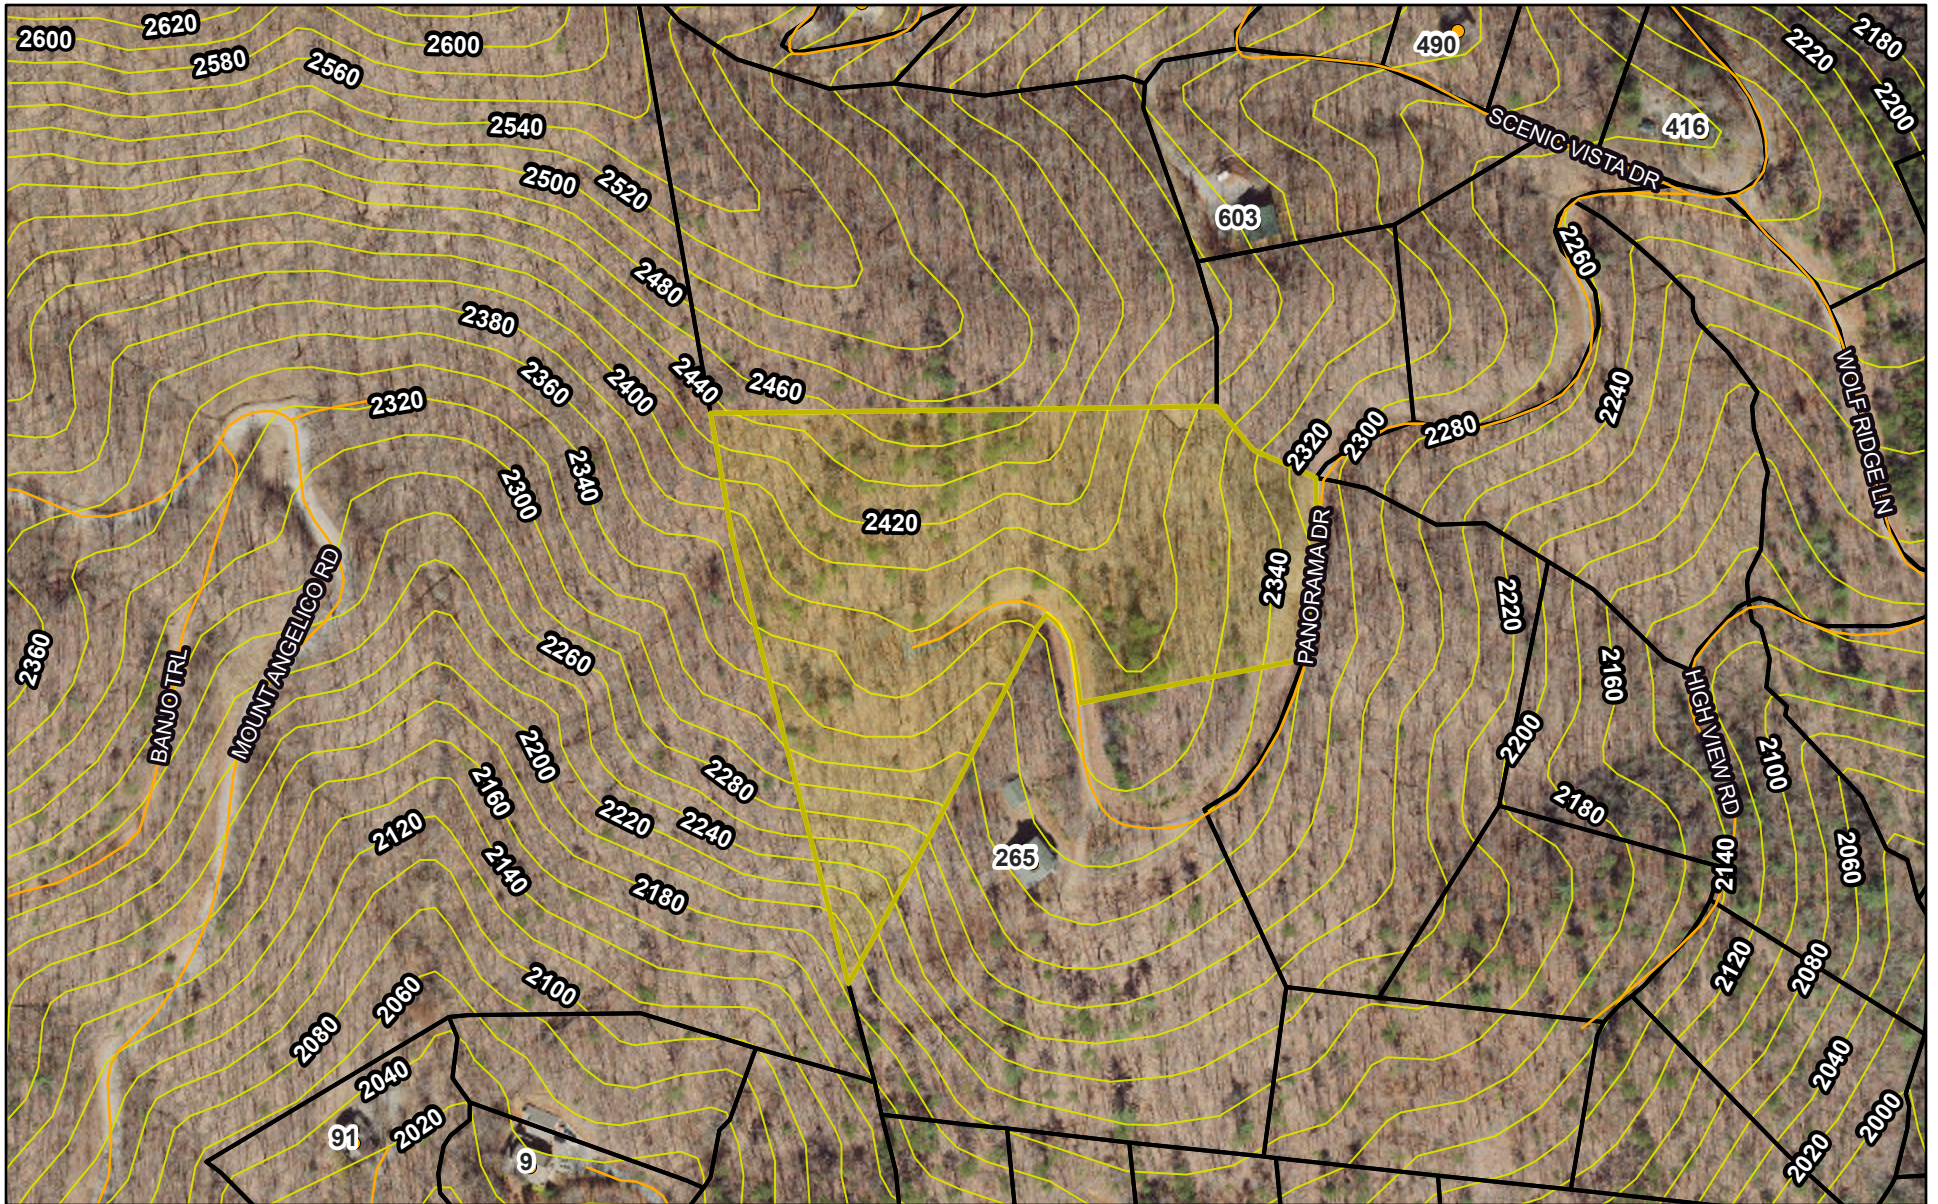

# Cherokee County, NC Property Map

3/11/2026, 4:24:34 PM

-  Road Centerlines
-  Parcels
-  Structure Points
-  Twenty Foot Contours