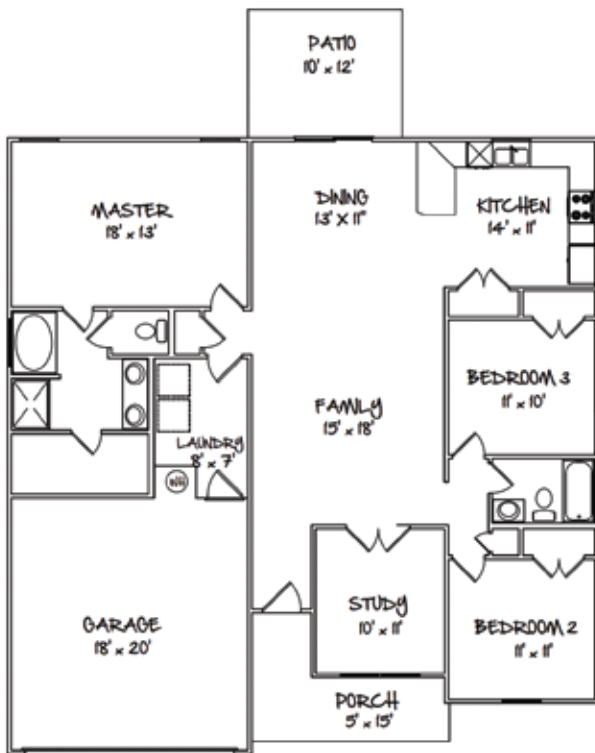

ASHFORD: 3 bed / 2 bath • 1,662 htd sq ft

Room sizes may vary due to selected elevation. Square footages are approximate and are subject to changes based on construction materials. Not all models or options are offered at all neighborhoods or in all states. As we are constantly improving our home plans, we reserve the right to change product features, brand names, architectural design, and details. See our neighborhood specialists for additional information regarding availability or models and options. Floor plans and renderings are for illustrative purposes only and are subject to change without notice. Renderings show optional upgrades that may not be included in each home. Materials, specifications and colors may vary per plan and per neighborhood.