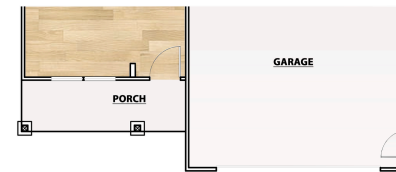

The Willow Model

4 Bedrooms | 2.5 Bathrooms | 2,108 Heated Sq. Ft

The Willow