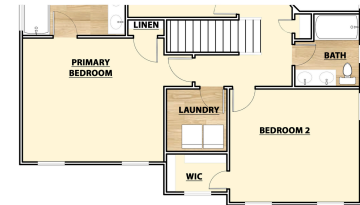

# The Willow Model

4 Bedrooms | 2.5 Bathrooms | 2,108 Heated Sq. Ft

*Classic*

*Craftsman*

## The Willow

FIRST FLOOR PLAN, CLASSIC

SECOND FLOOR PLAN, CLASSIC

FIRST FLOOR PLAN, CRAFTSMAN

SECOND FLOOR PLAN, CRAFTSMAN

FIREPLACE OPTION

DINING RM CLOSET OPTION