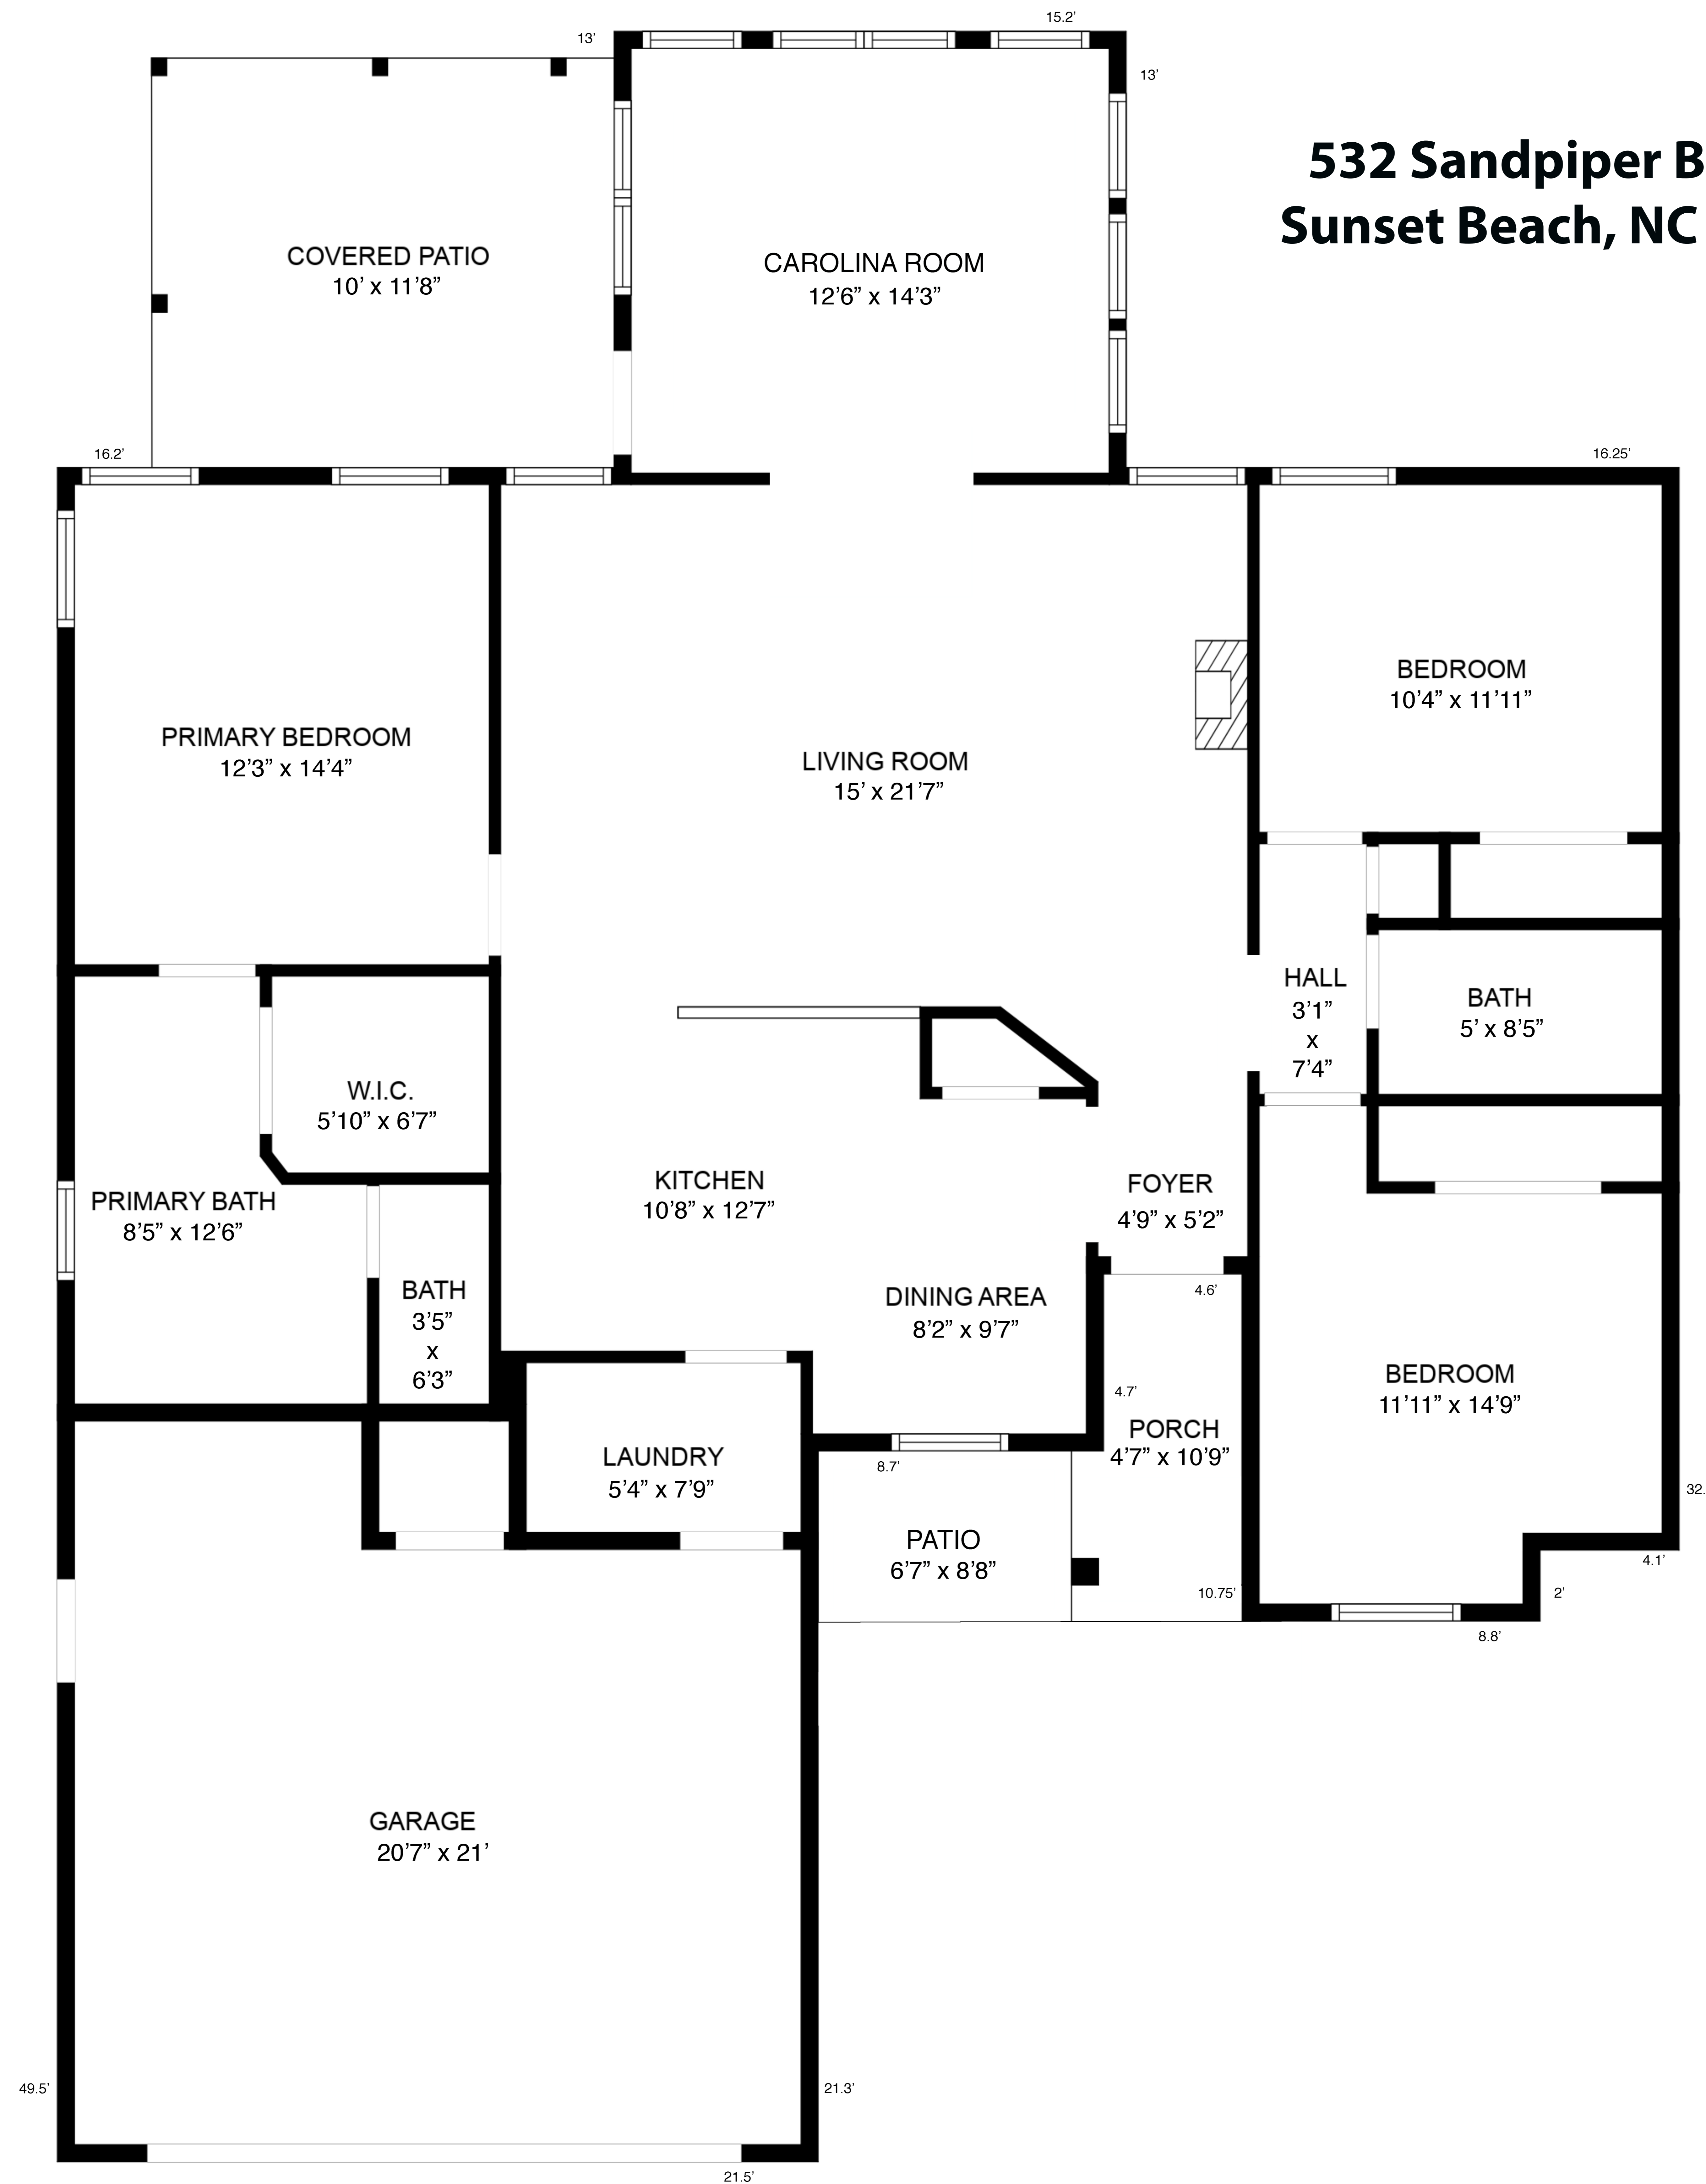

**532 Sandpiper Bay Dr
Sunset Beach, NC 28468**

Total Heated: 1615 sq ft.

Excluded Areas: Garage: 429 sq ft. Porch: 49 sq ft. Patio: 57 sq ft. Cov Patio: 117 sq ft.