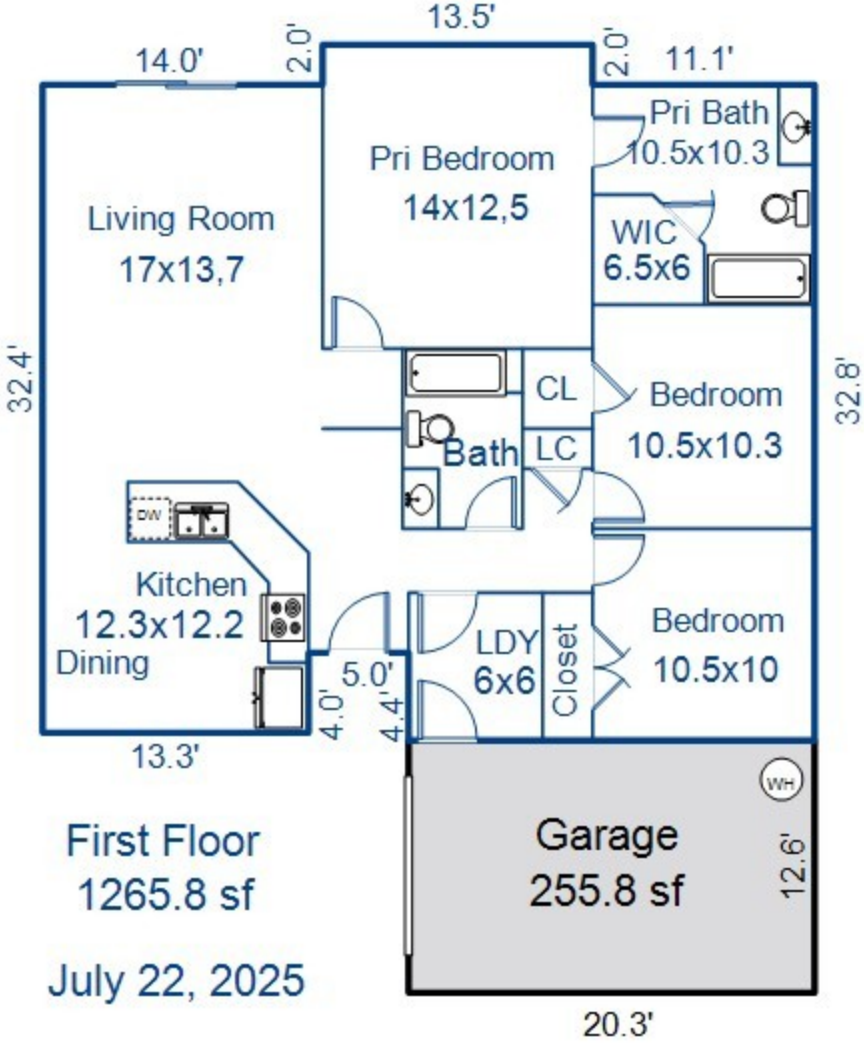

## 1,266 SF

Disclosure: Interior walls and room sizes are approximate  
**Floor Plan by Size Matters 910-797-0439**  
**NC Real Estate License 249188**