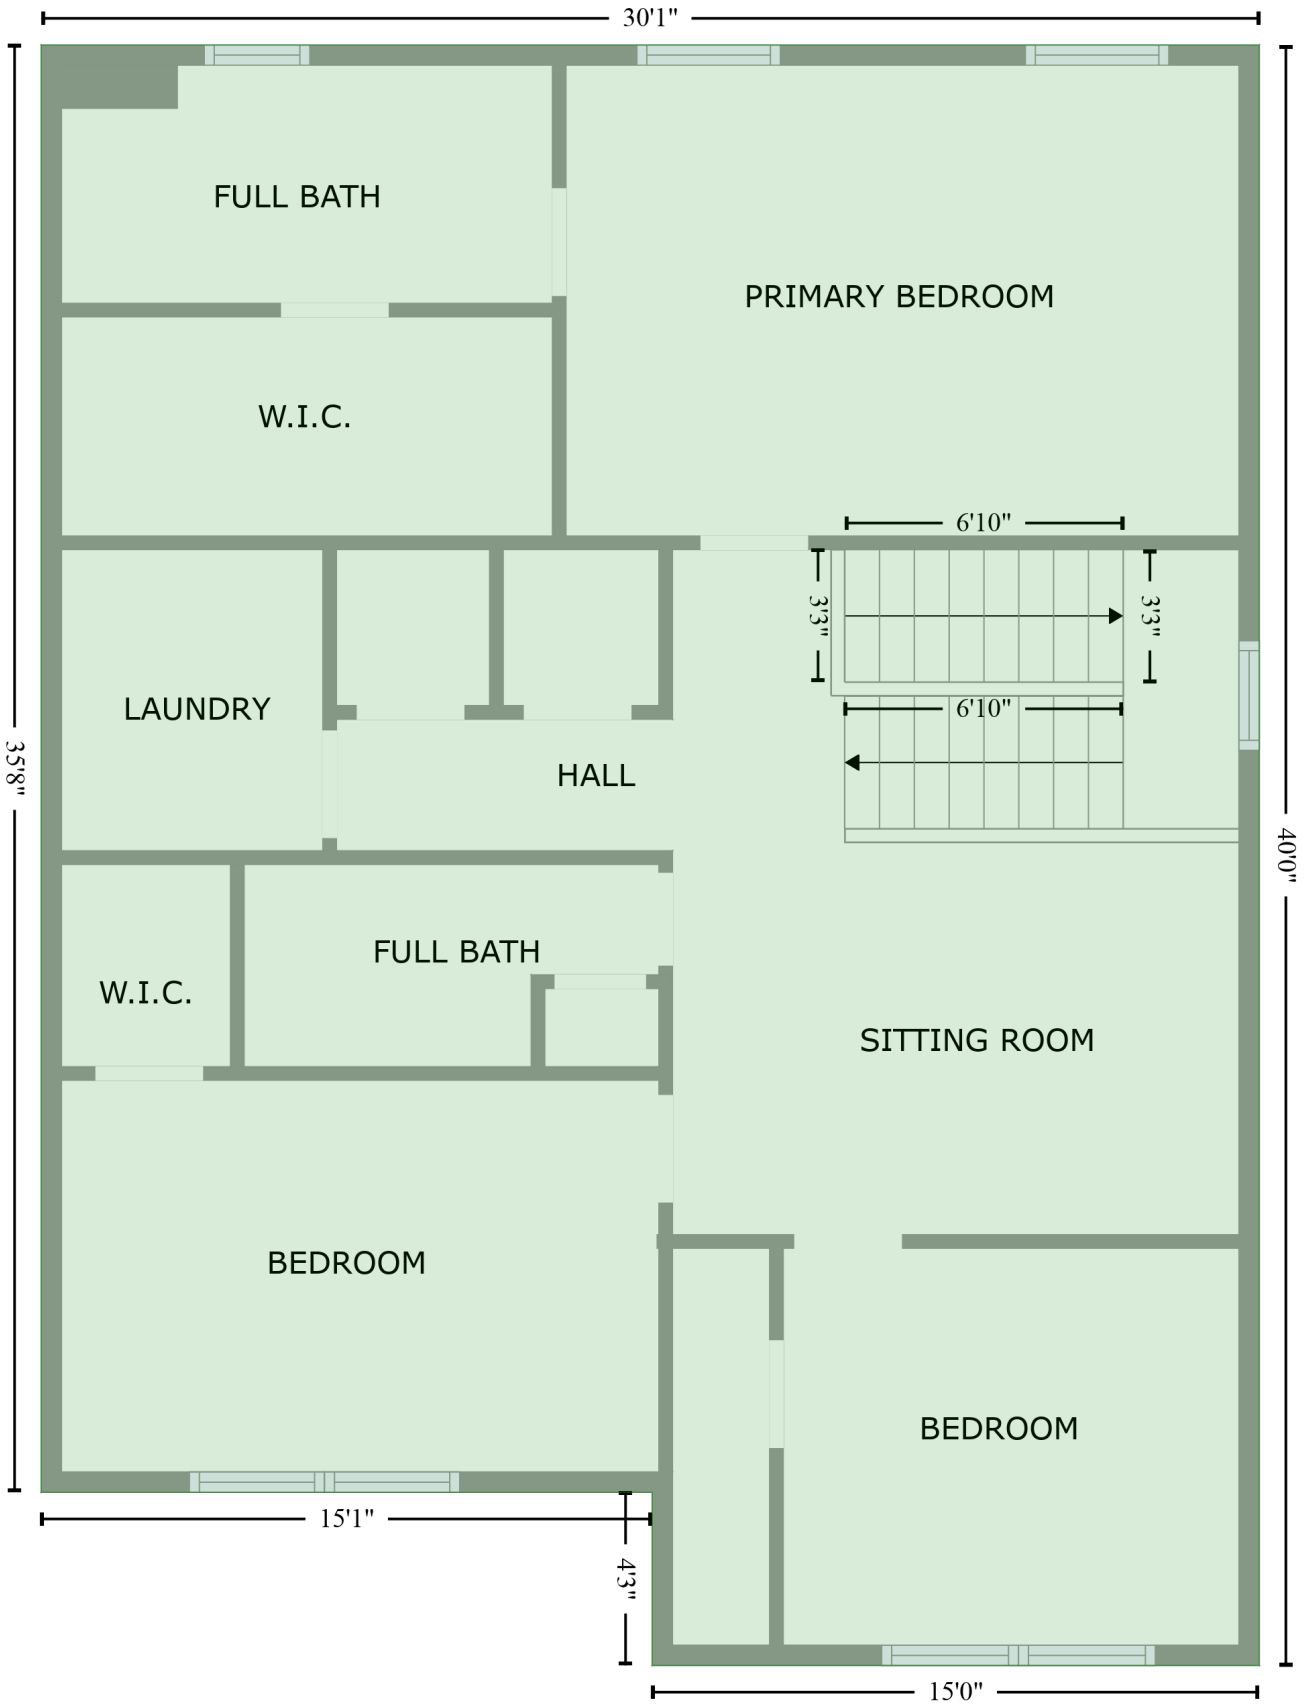

DECK (3)
[AREA: 321]

FLOOR 1
[AREA: 938]

GARAGE (1)
[AREA: 444]

PORCH (2)
[AREA: 76]

FLOOR 2
[AREA: 1137]

501 Horseman Park Pl, Wendell, NC 27591
Total square footage: 2075