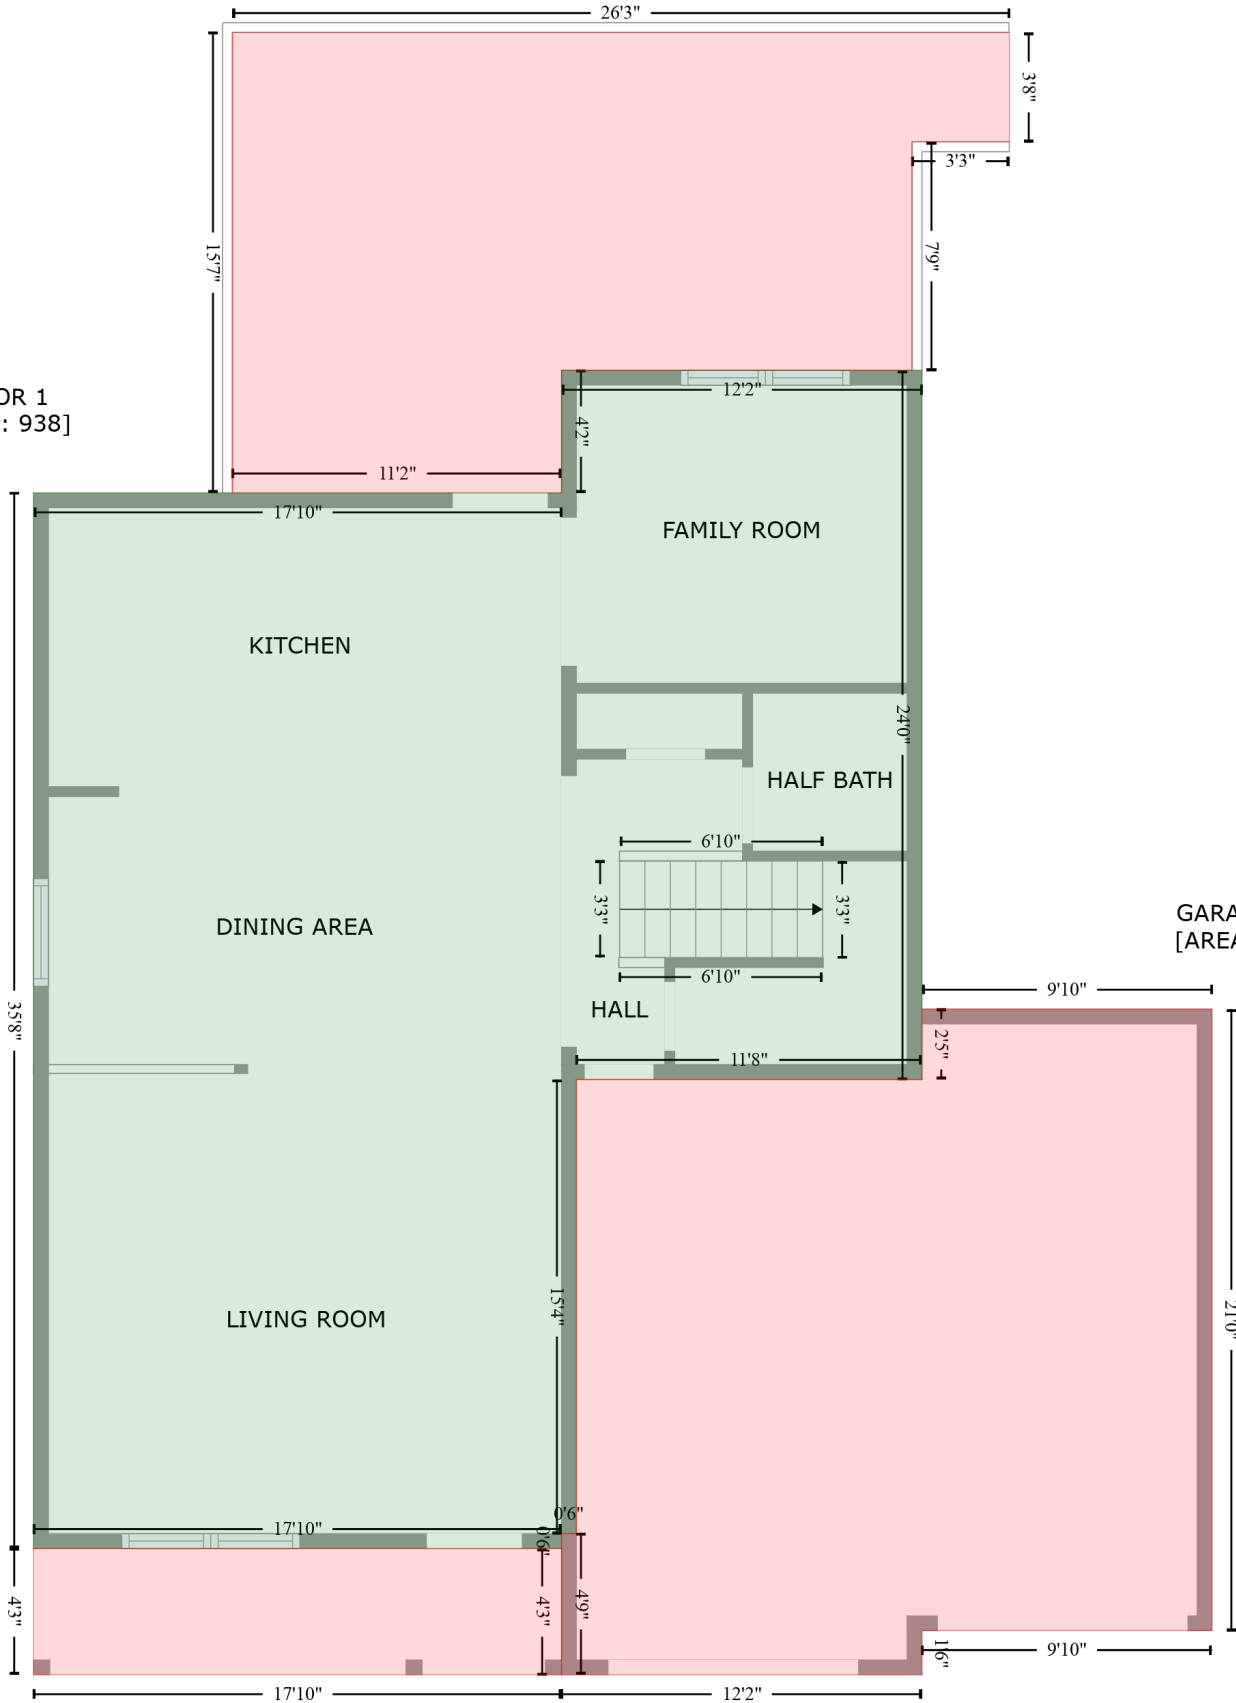

DECK (3)
[AREA: 321]

FLOOR 1
[AREA: 938]

GARAGE (1)
[AREA: 444]

PORCH (2)
[AREA: 76]

FLOOR 2
[AREA: 1137]

501 Horseman Park Pl, Wendell, NC 27591
Total square footage: 2075