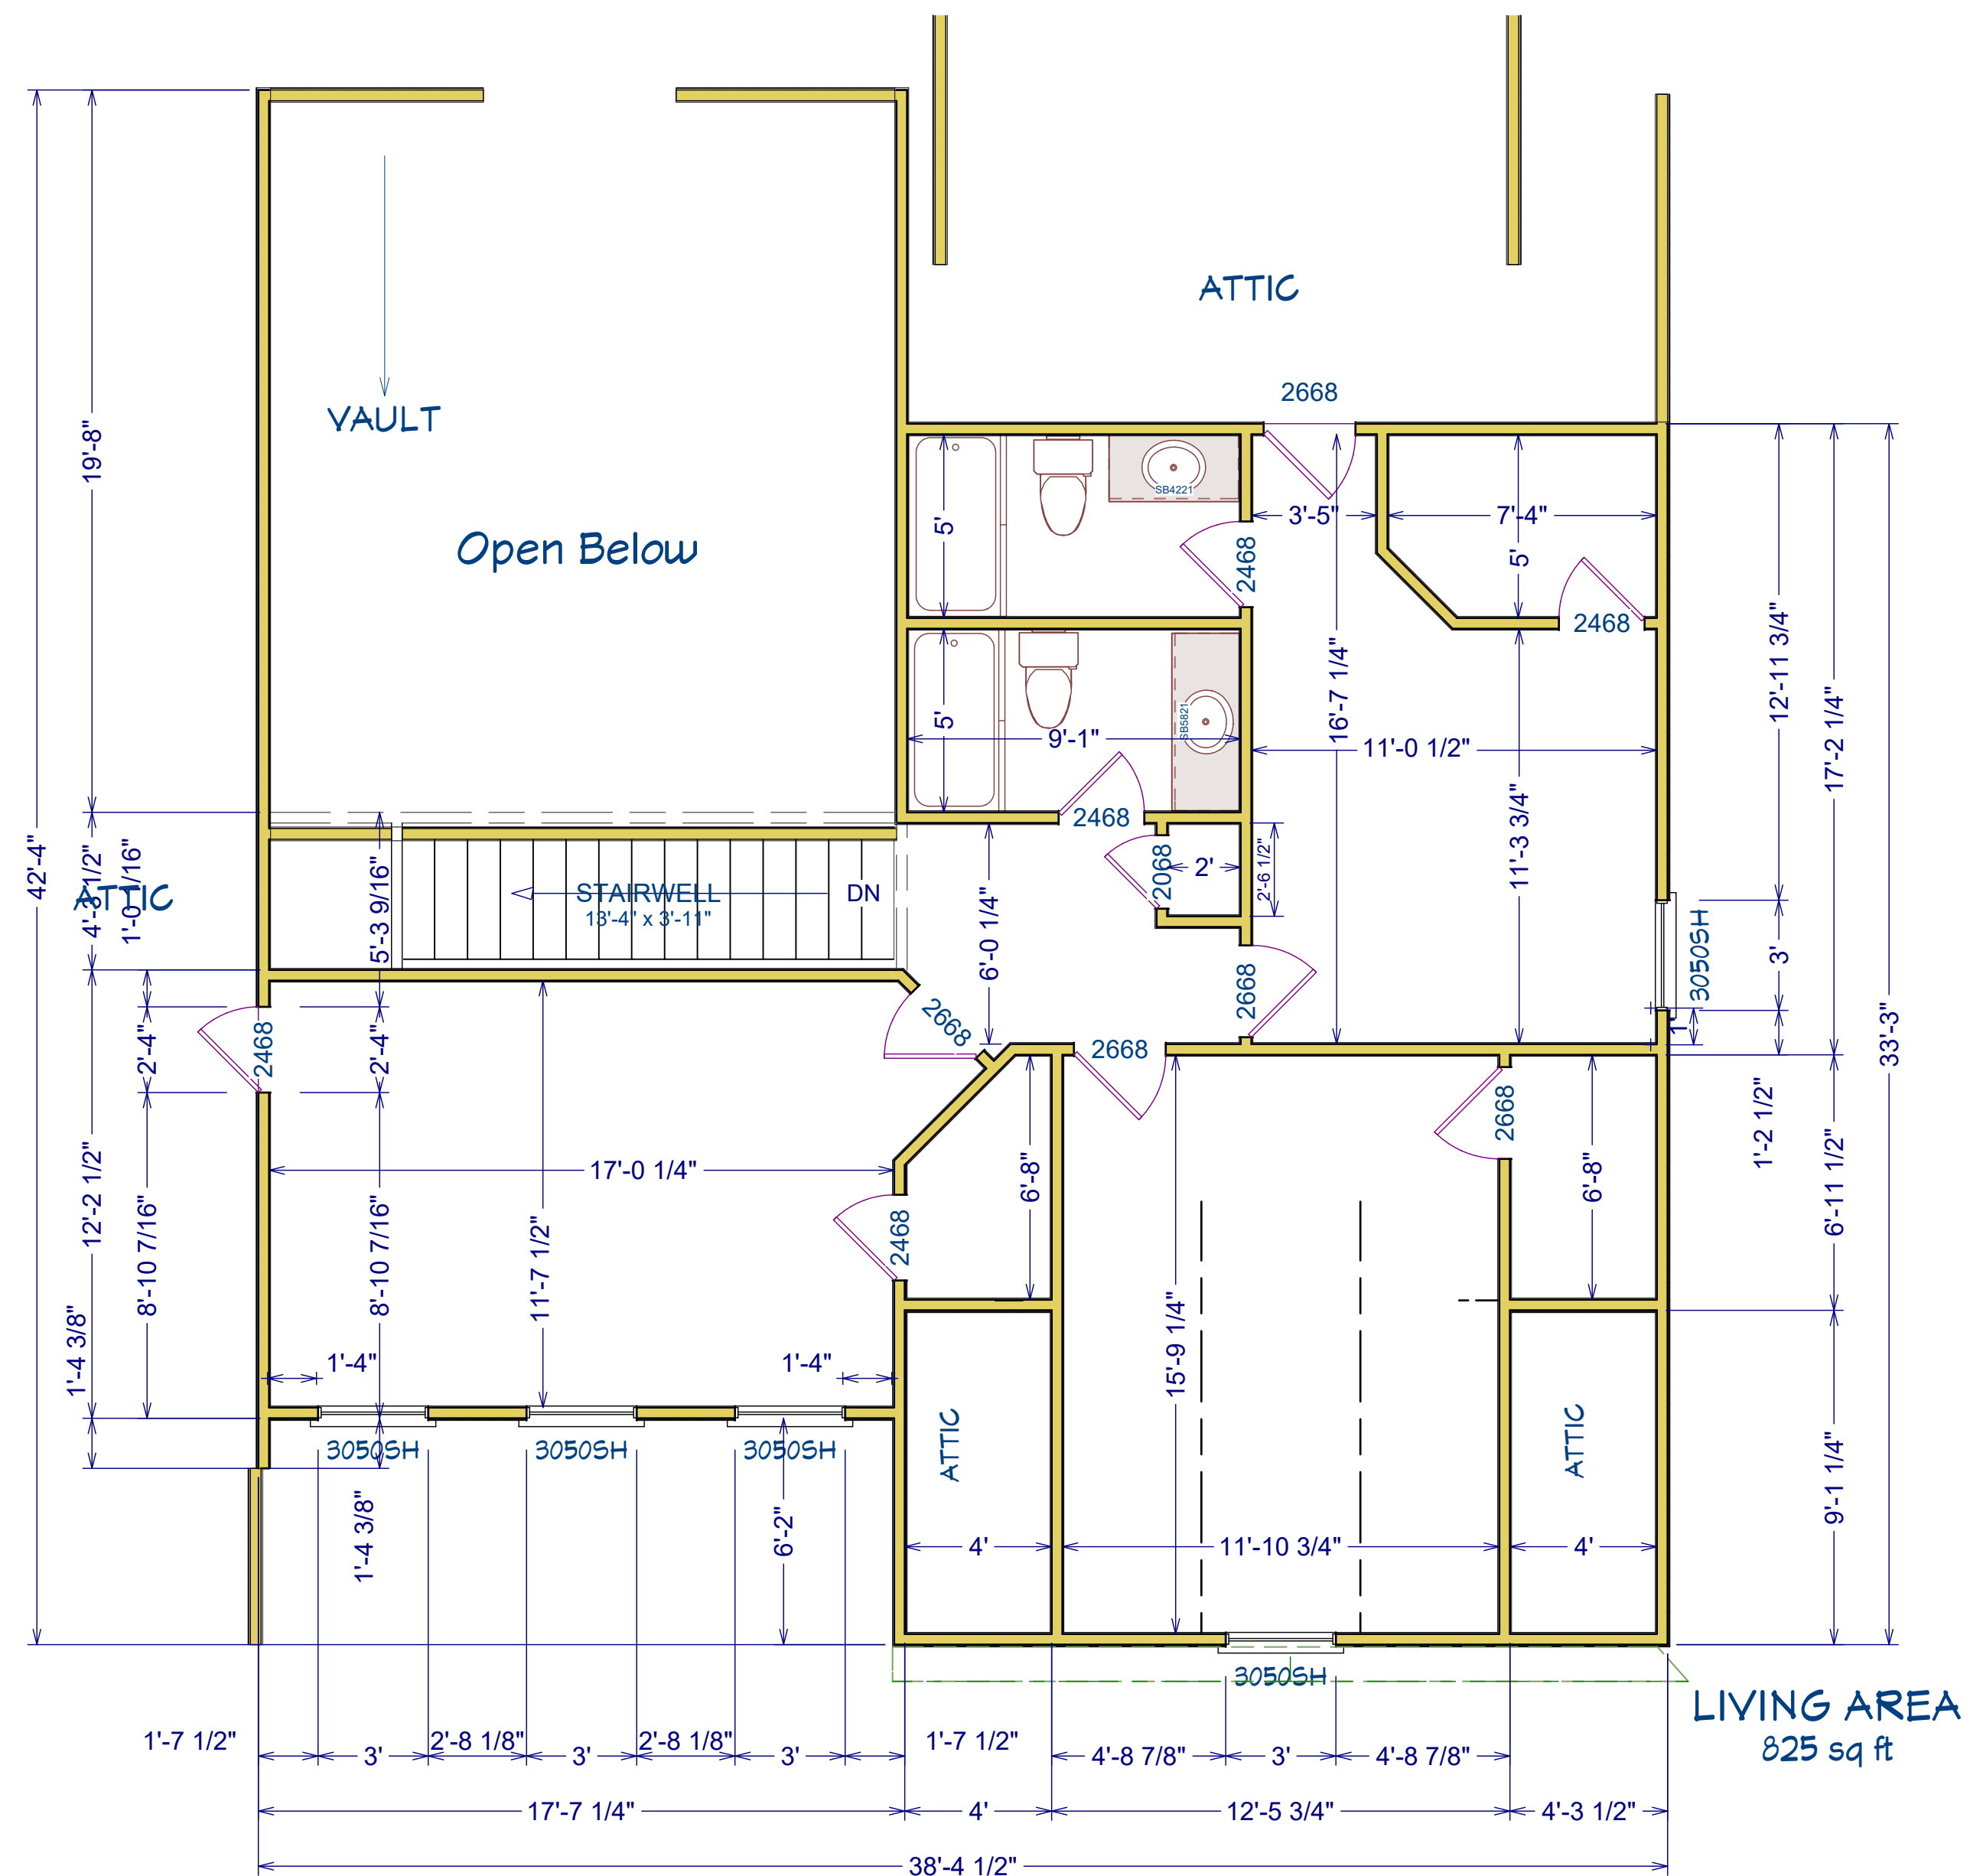

Cypress
Lot 40

1st Floor	1597
2nd Floor	825
Total Heated	2422
Garage	454
Front Porch	106
Rear Porch	160
Total	3142

- 1) Smart Box in attic
- 2) Gas HVAC with damper
- 3) Mantle wire
- 4) Cat 6 wire
- 5) Gas Range