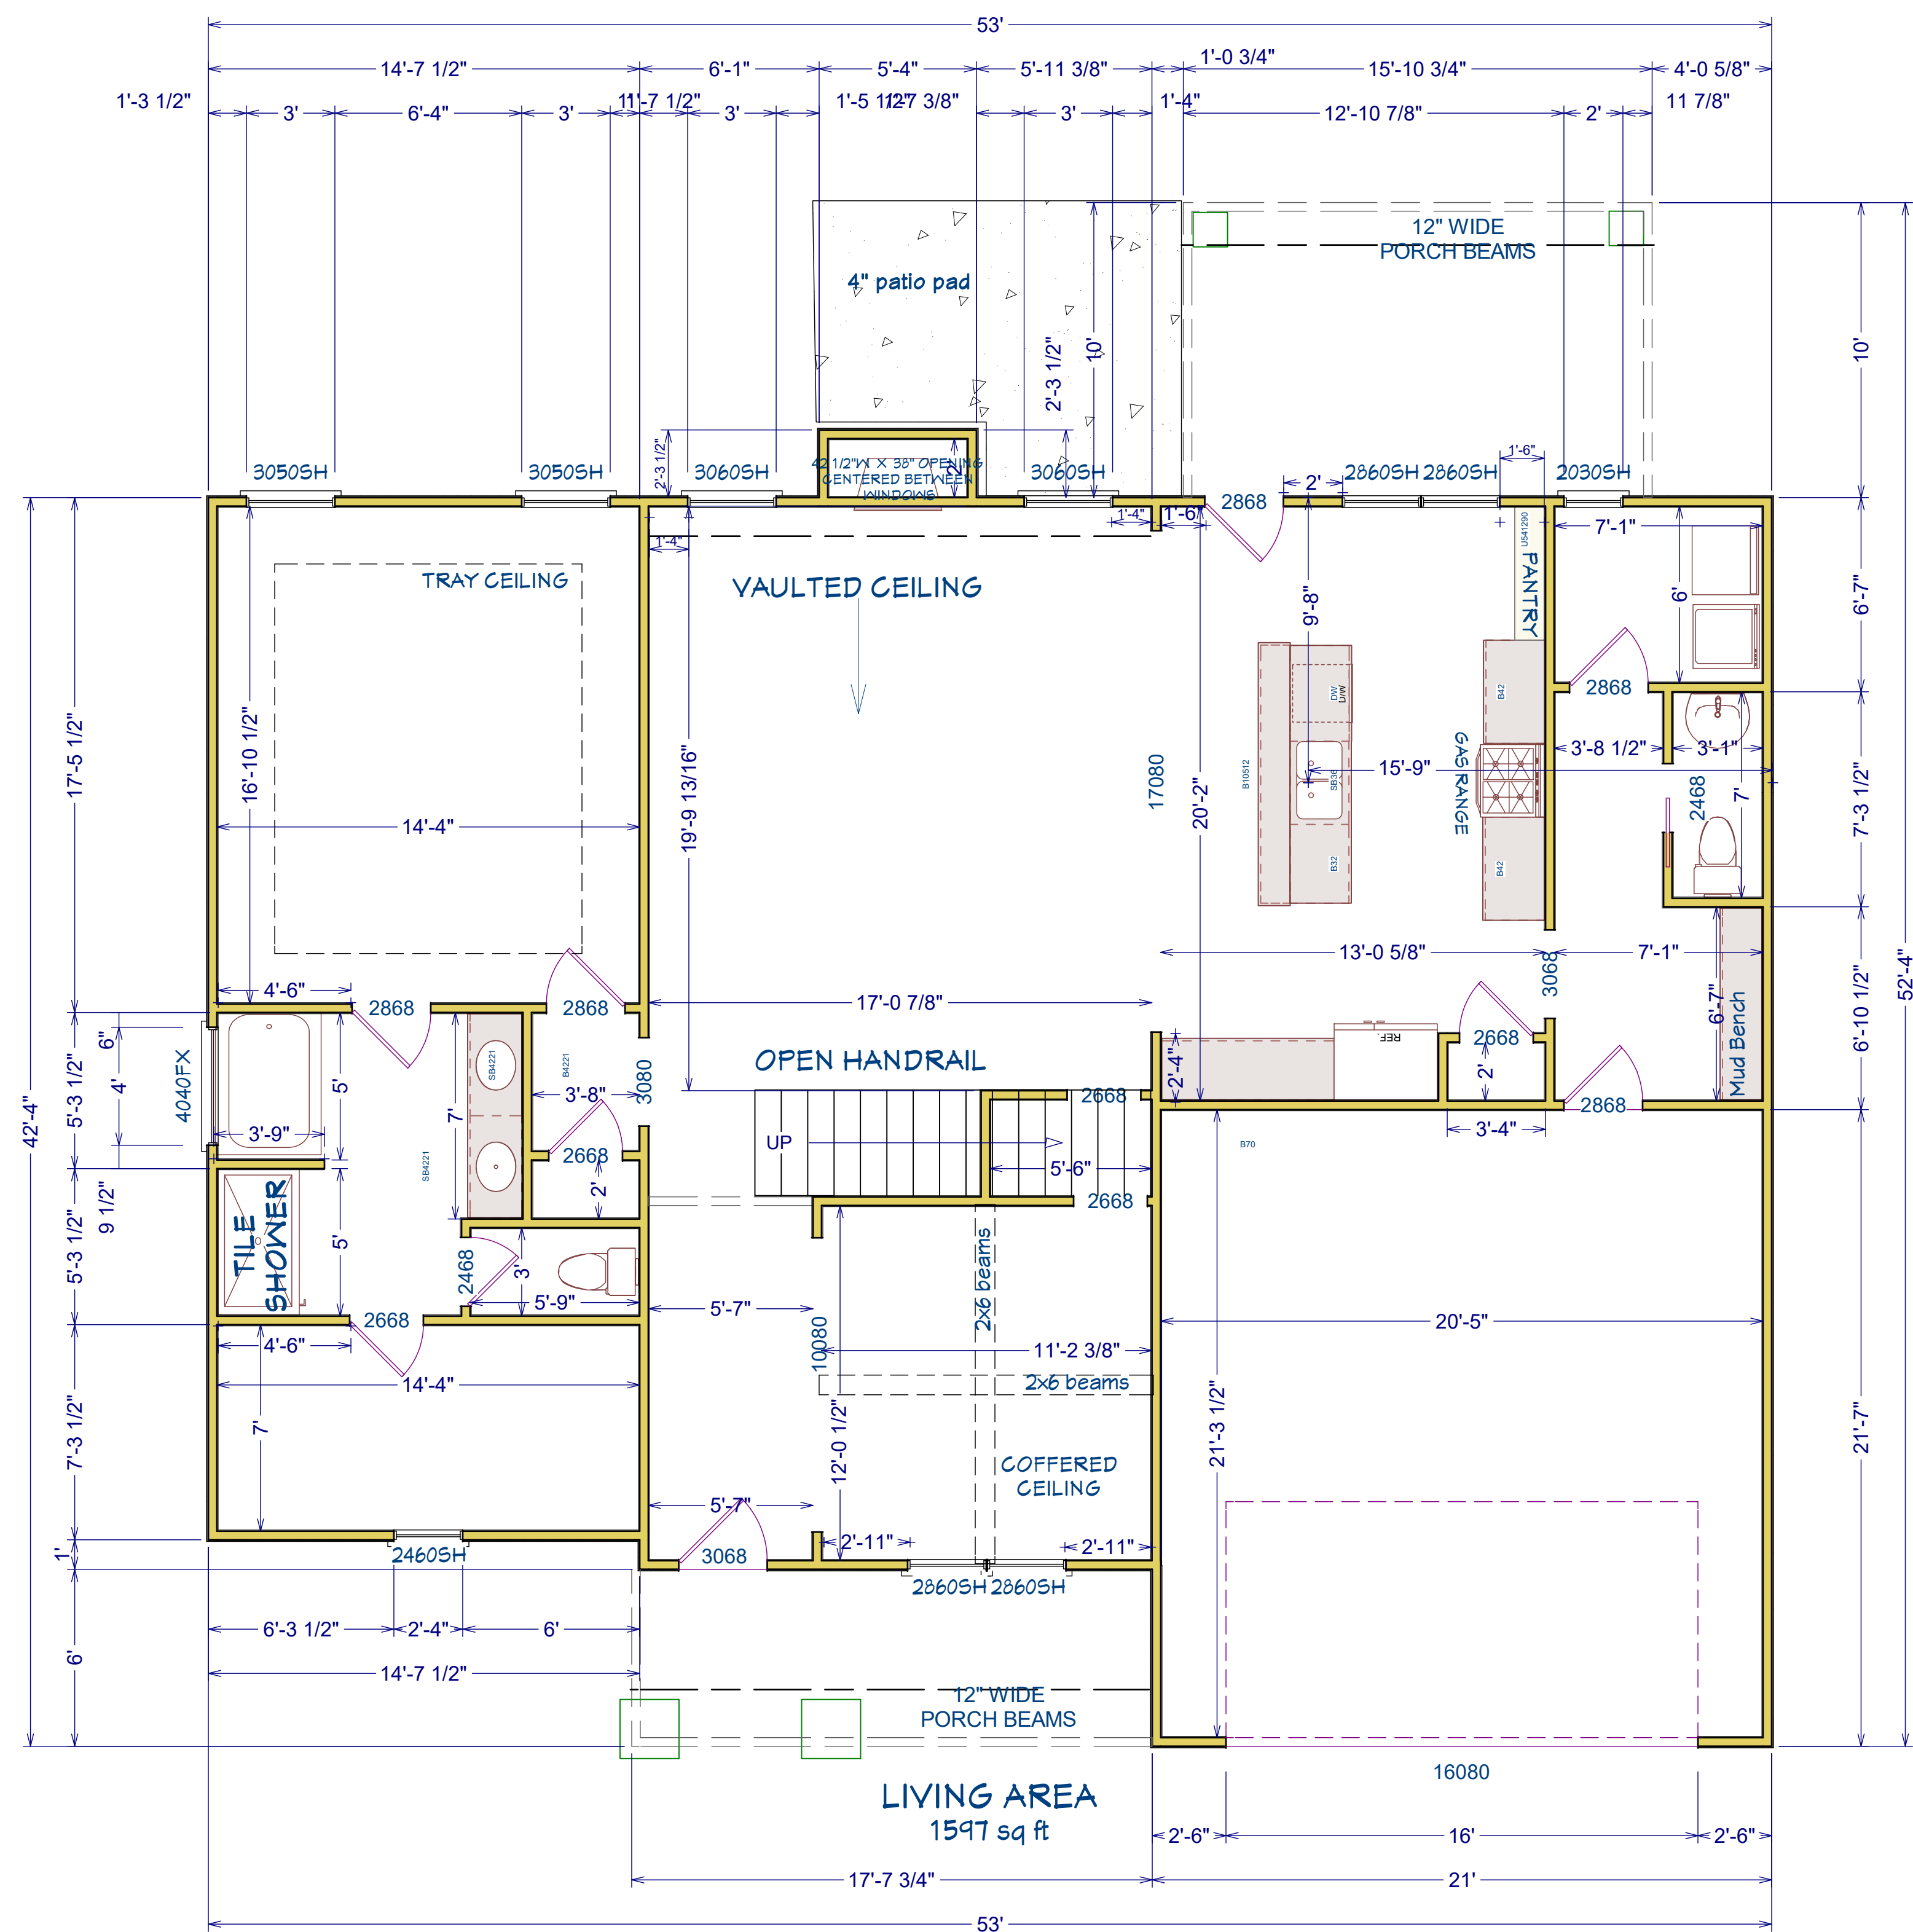

Cypress
Lot 40

1st Floor	1597
2nd Floor	825
Total Heated	2422
Garage	454
Front Porch	106
Rear Porch	160
Total	3142

- 1) Smart Box in attic
- 2) Gas HVAC with damper
- 3) Mantle wire
- 4) Cat 6 wire
- 5) Gas Range