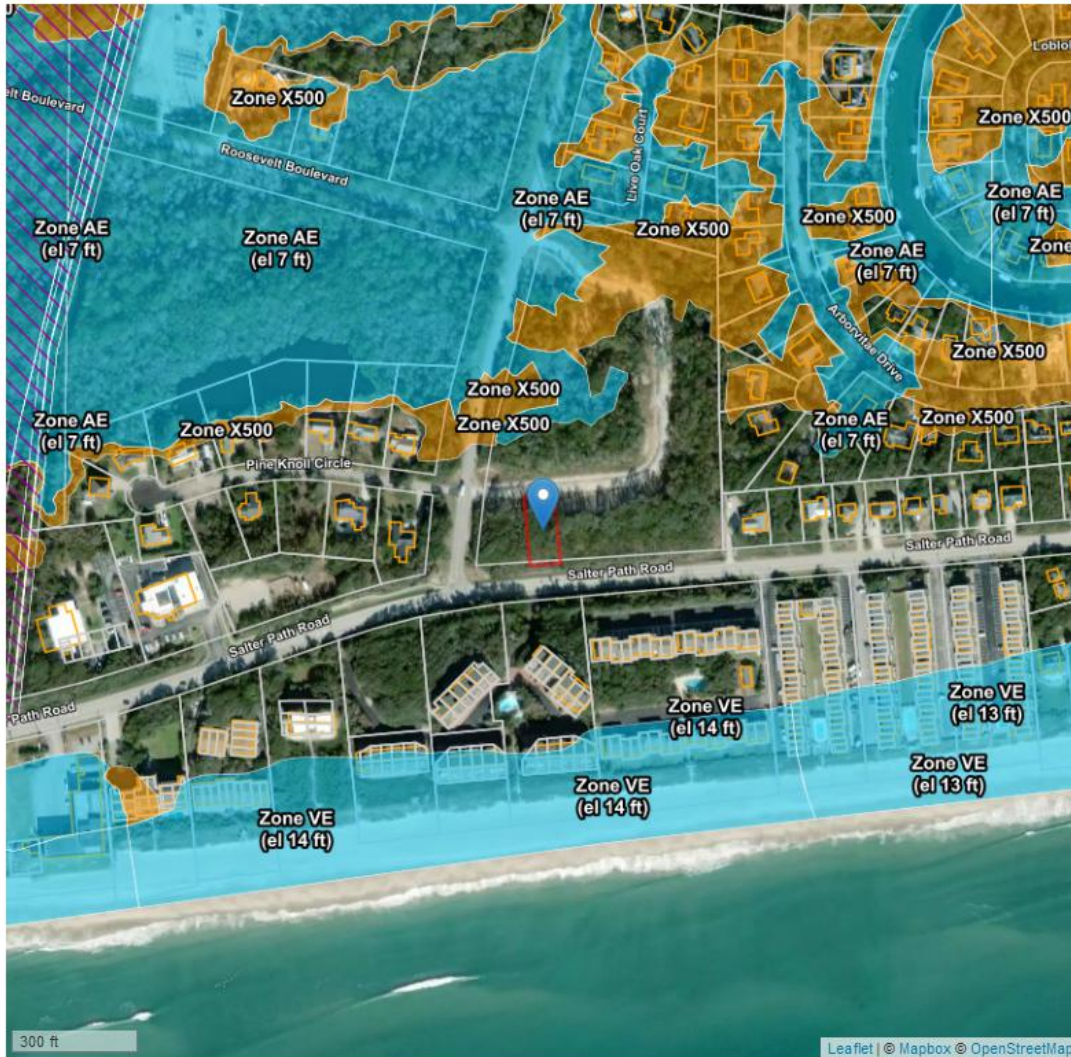

# Flood Zone Details

## Property Address

102 EVERGREEN LN  
PINE KNOLL SHORES, NC 28512-0179

Quote Number: 32QT5578408199  
Reference Id: DRP0000000019272442

## Current Zone

Flood Community: 370267, PINE KNOLL SHORES, TOWN OF  
Flood Zone: X  
Map Panel: 6355  
Map Panel Suffix: K  
Map Panel Date: 01/17/2025  
CBRA Zone: No  
Base Flood Elevation: '  
Flood SFHA: No

## Flood Zone Map