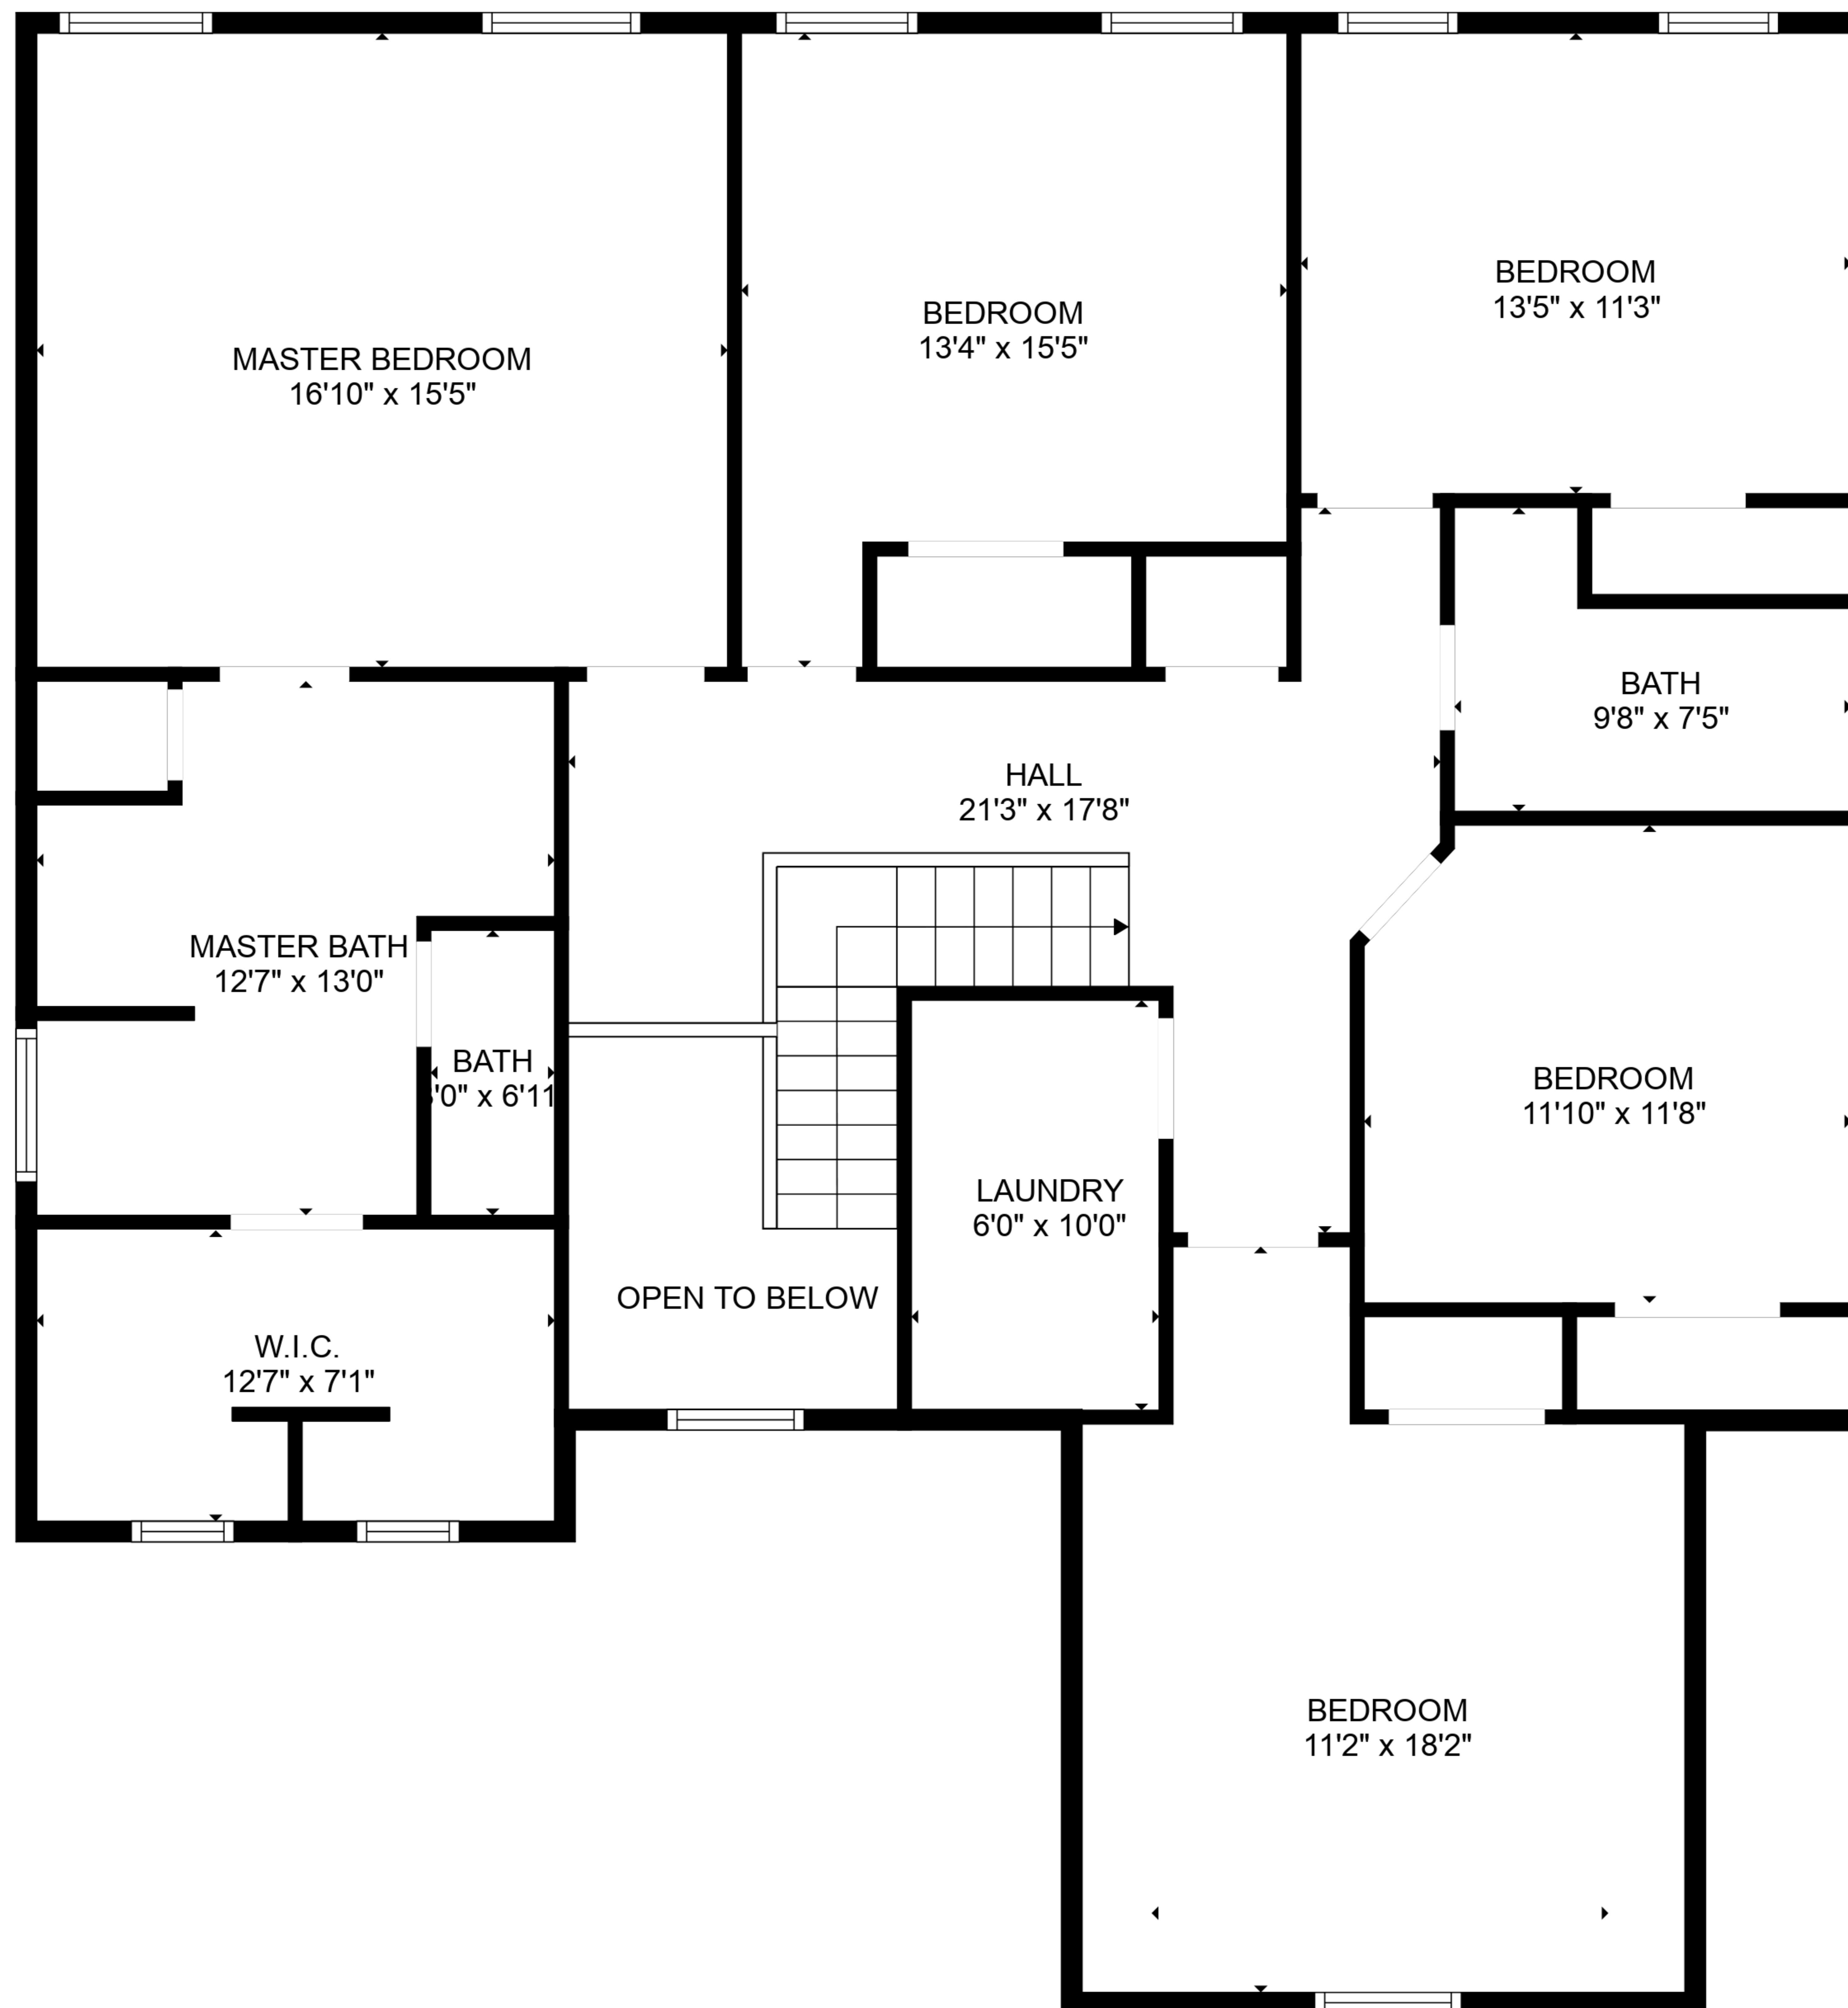

ESTIMATED AREAS

GLA FLOOR 1: 1360 sq. ft EXCLUDED AREAS 663 sq. ft
 GLA FLOOR 2: 1676 sq. ft EXCLUDED AREAS 146 sq. ft
 Total GLA 3036 sq. ft, total area 3765 sq. ft

ESTIMATED AREAS

GLA FLOOR 1: 1360 sq. ft EXCLUDED AREAS 663 sq. ft
 GLA FLOOR 2: 1676 sq. ft EXCLUDED AREAS 146 sq. ft
 Total GLA 3036 sq. ft, total area 3765 sq. ft

ESTIMATED AREAS

GLA FLOOR 1: 1360 sq. ft EXCLUDED AREAS 663 sq. ft
 GLA FLOOR 2: 1676 sq. ft EXCLUDED AREAS 146 sq. ft
 Total GLA 3036 sq. ft, total area 3765 sq. ft