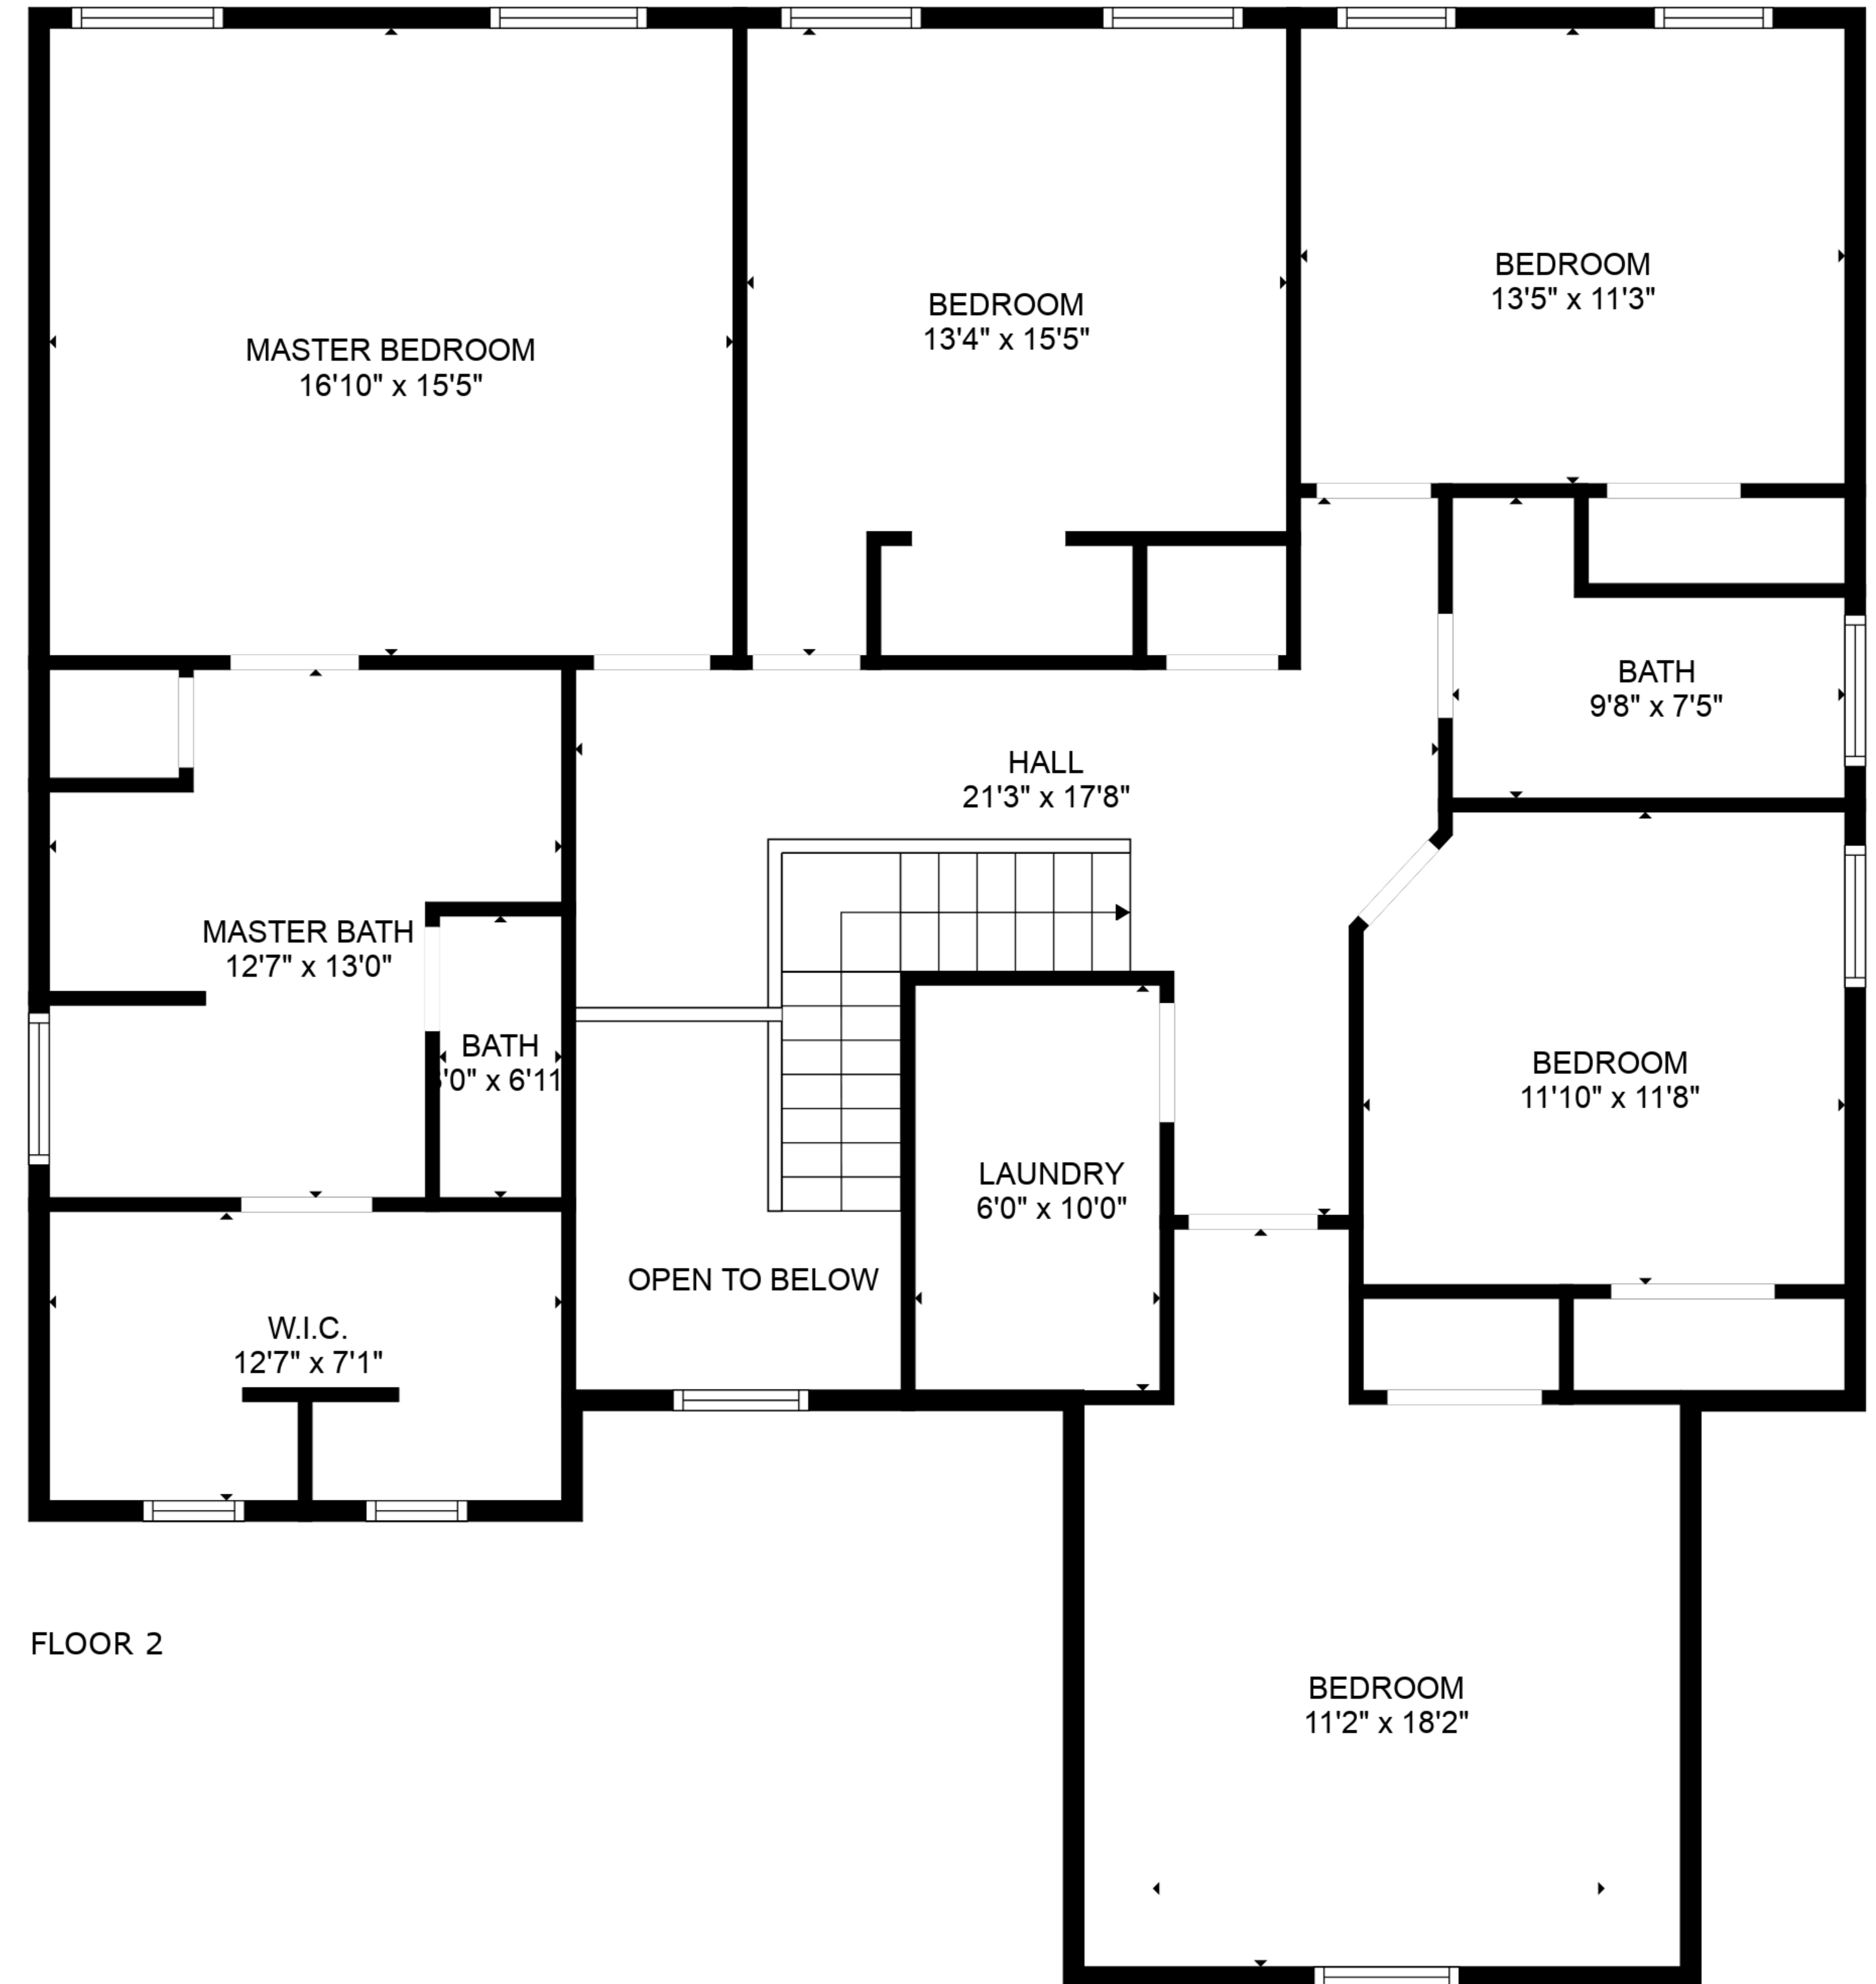

ESTIMATED AREAS

GLA FLOOR 1: 1360 sq. ft EXCLUDED AREAS 663 sq. ft
 GLA FLOOR 2: 1676 sq. ft EXCLUDED AREAS 146 sq. ft
 Total GLA 3036 sq. ft, total area 3765 sq. ft

ESTIMATED AREAS

GLA FLOOR 1: 1360 sq. ft EXCLUDED AREAS 663 sq. ft
 GLA FLOOR 2: 1676 sq. ft EXCLUDED AREAS 146 sq. ft
 Total GLA 3036 sq. ft, total area 3765 sq. ft

ESTIMATED AREAS

GLA FLOOR 1: 1360 sq. ft EXCLUDED AREAS 663 sq. ft
 GLA FLOOR 2: 1676 sq. ft EXCLUDED AREAS 146 sq. ft
 Total GLA 3036 sq. ft, total area 3765 sq. ft