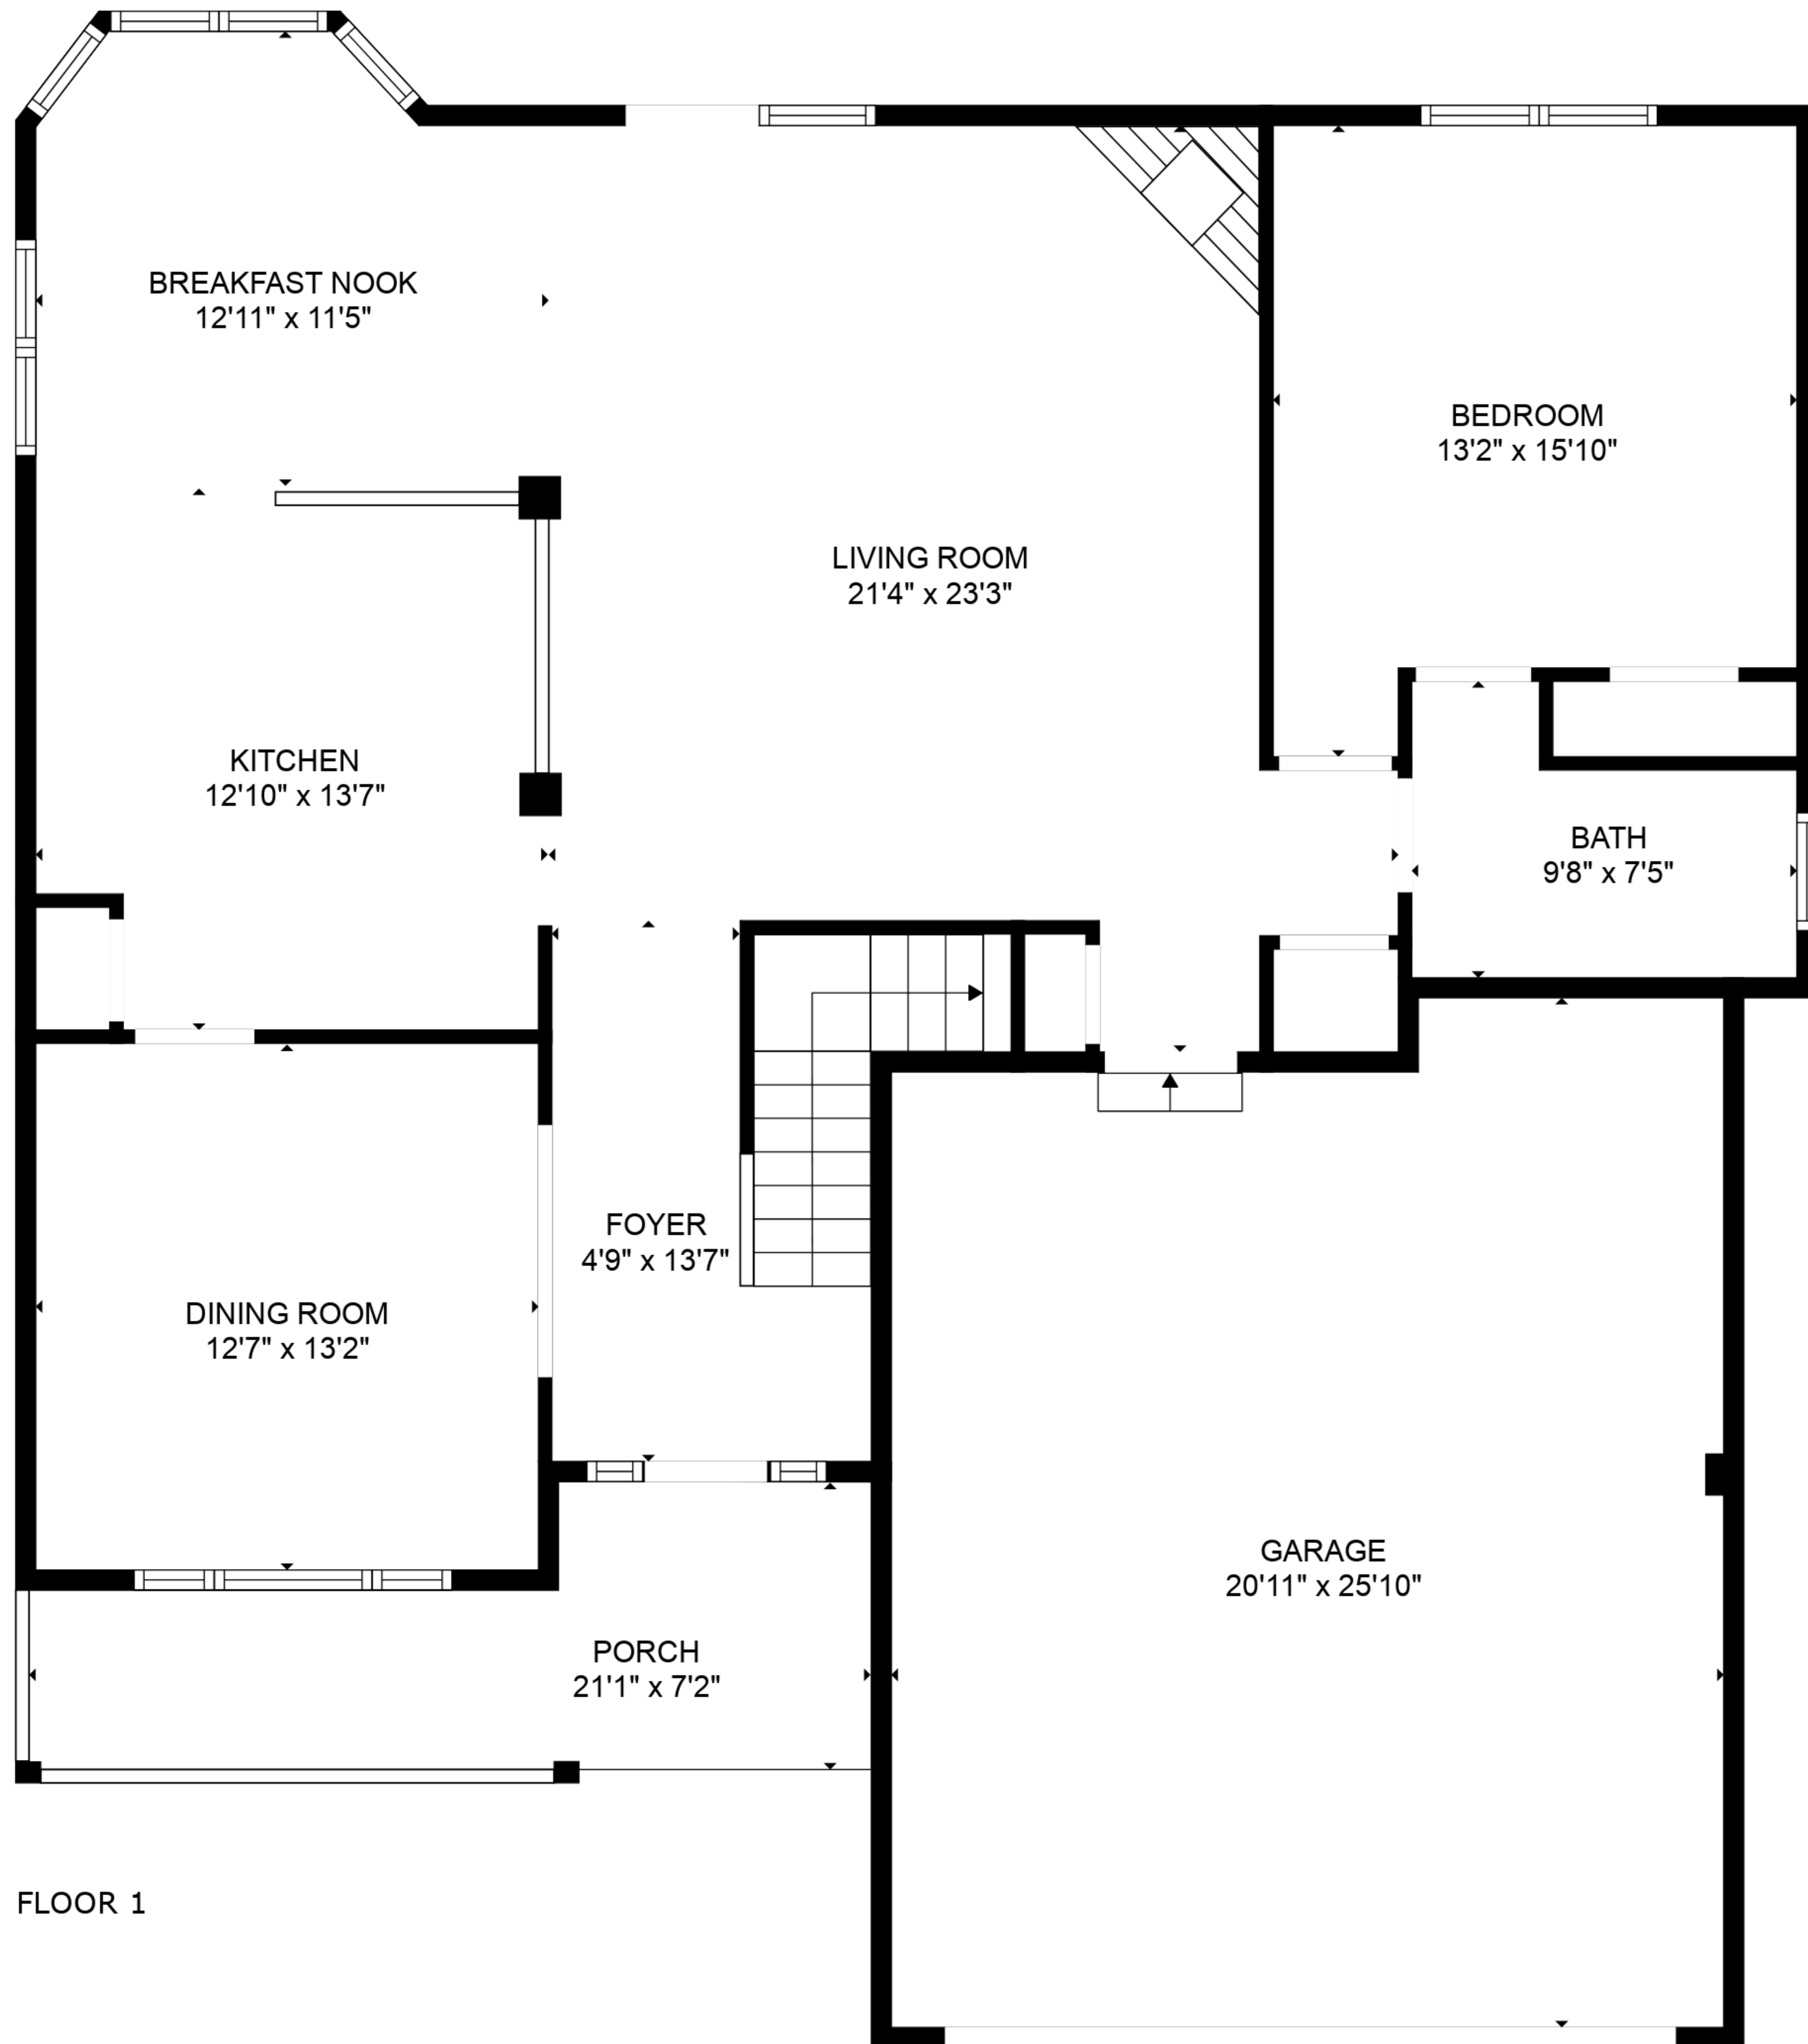

ESTIMATED AREAS

GLA FLOOR 1: 1360 sq. ft EXCLUDED AREAS 663 sq. ft
 GLA FLOOR 2: 1676 sq. ft EXCLUDED AREAS 146 sq. ft
 Total GLA 3036 sq. ft, total area 3765 sq. ft

ESTIMATED AREAS

GLA FLOOR 1: 1360 sq. ft EXCLUDED AREAS 663 sq. ft
 GLA FLOOR 2: 1676 sq. ft EXCLUDED AREAS 146 sq. ft
 Total GLA 3036 sq. ft, total area 3765 sq. ft

ESTIMATED AREAS

GLA FLOOR 1: 1360 sq. ft EXCLUDED AREAS 663 sq. ft
 GLA FLOOR 2: 1676 sq. ft EXCLUDED AREAS 146 sq. ft
 Total GLA 3036 sq. ft, total area 3765 sq. ft