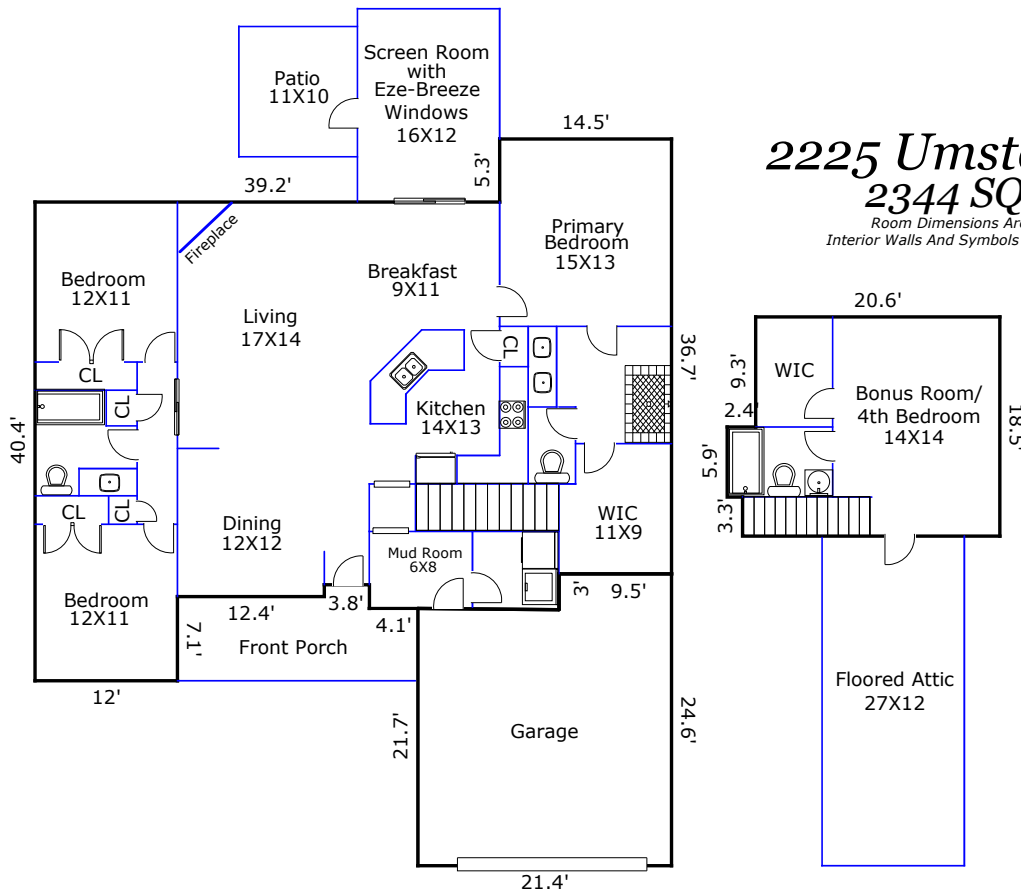

2225 Umstead Lane 2344 SQ. FT.

Room Dimensions Are Rounded
Interior Walls And Symbols Are Not To Scale

TOTAL Sketch by a la mode

Area Calculations Summary

Living Area

First Floor	1945.01 Sq ft
Second Floor	398.89 Sq ft
Total Living Area (Rounded):	2344 Sq ft

Non-living Area

2 Car Attached	491.33 Sq ft
----------------	--------------