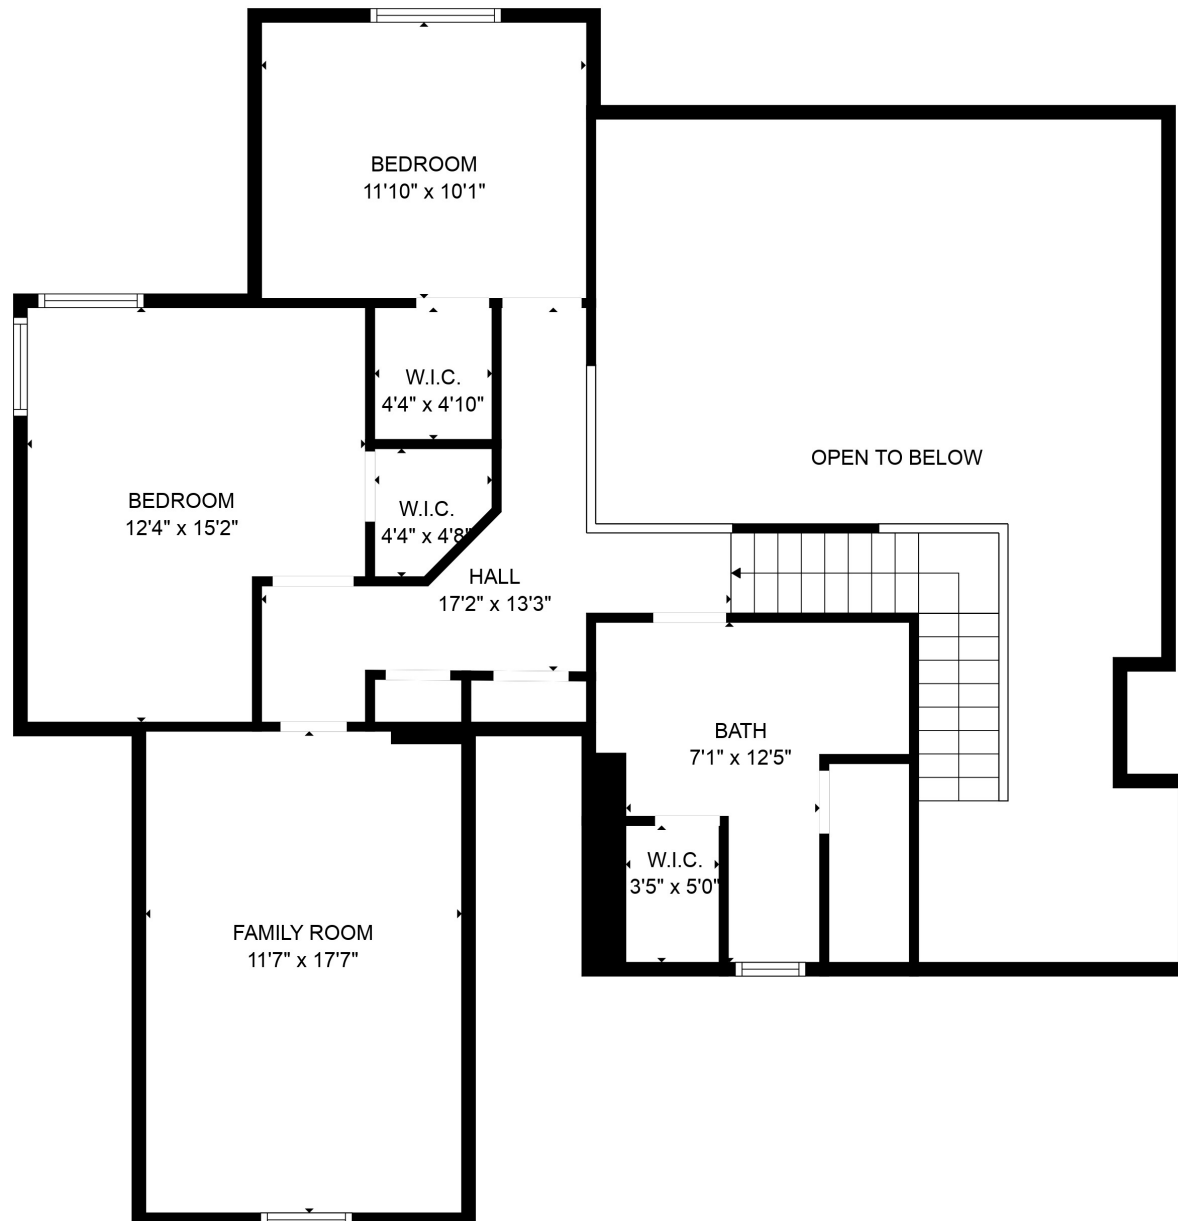

FLOOR 1

FLOOR 2

ESTIMATED AREAS

GLA FLOOR 1: 1498 sq. ft EXCLUDED AREAS 460 sq. ft

GLA FLOOR 2: 805 sq. ft EXCLUDED AREAS 574 sq. ft

Total GLA 2303 sq. ft, total area 2893 sq. ft

ESTIMATED AREAS

GLA FLOOR 1: 1498 sq. ft EXCLUDED AREAS 460 sq. ft
 GLA FLOOR 2: 805 sq. ft EXCLUDED AREAS 574 sq. ft
 Total GLA 2303 sq. ft, total area 2893 sq. ft

ESTIMATED AREAS

GLA FLOOR 1: 1498 sq. ft EXCLUDED AREAS 460 sq. ft

GLA FLOOR 2: 805 sq. ft EXCLUDED AREAS 574 sq. ft

Total GLA 2303 sq. ft, total area 2893 sq. ft

FLOOR 2
[AREA: 805]