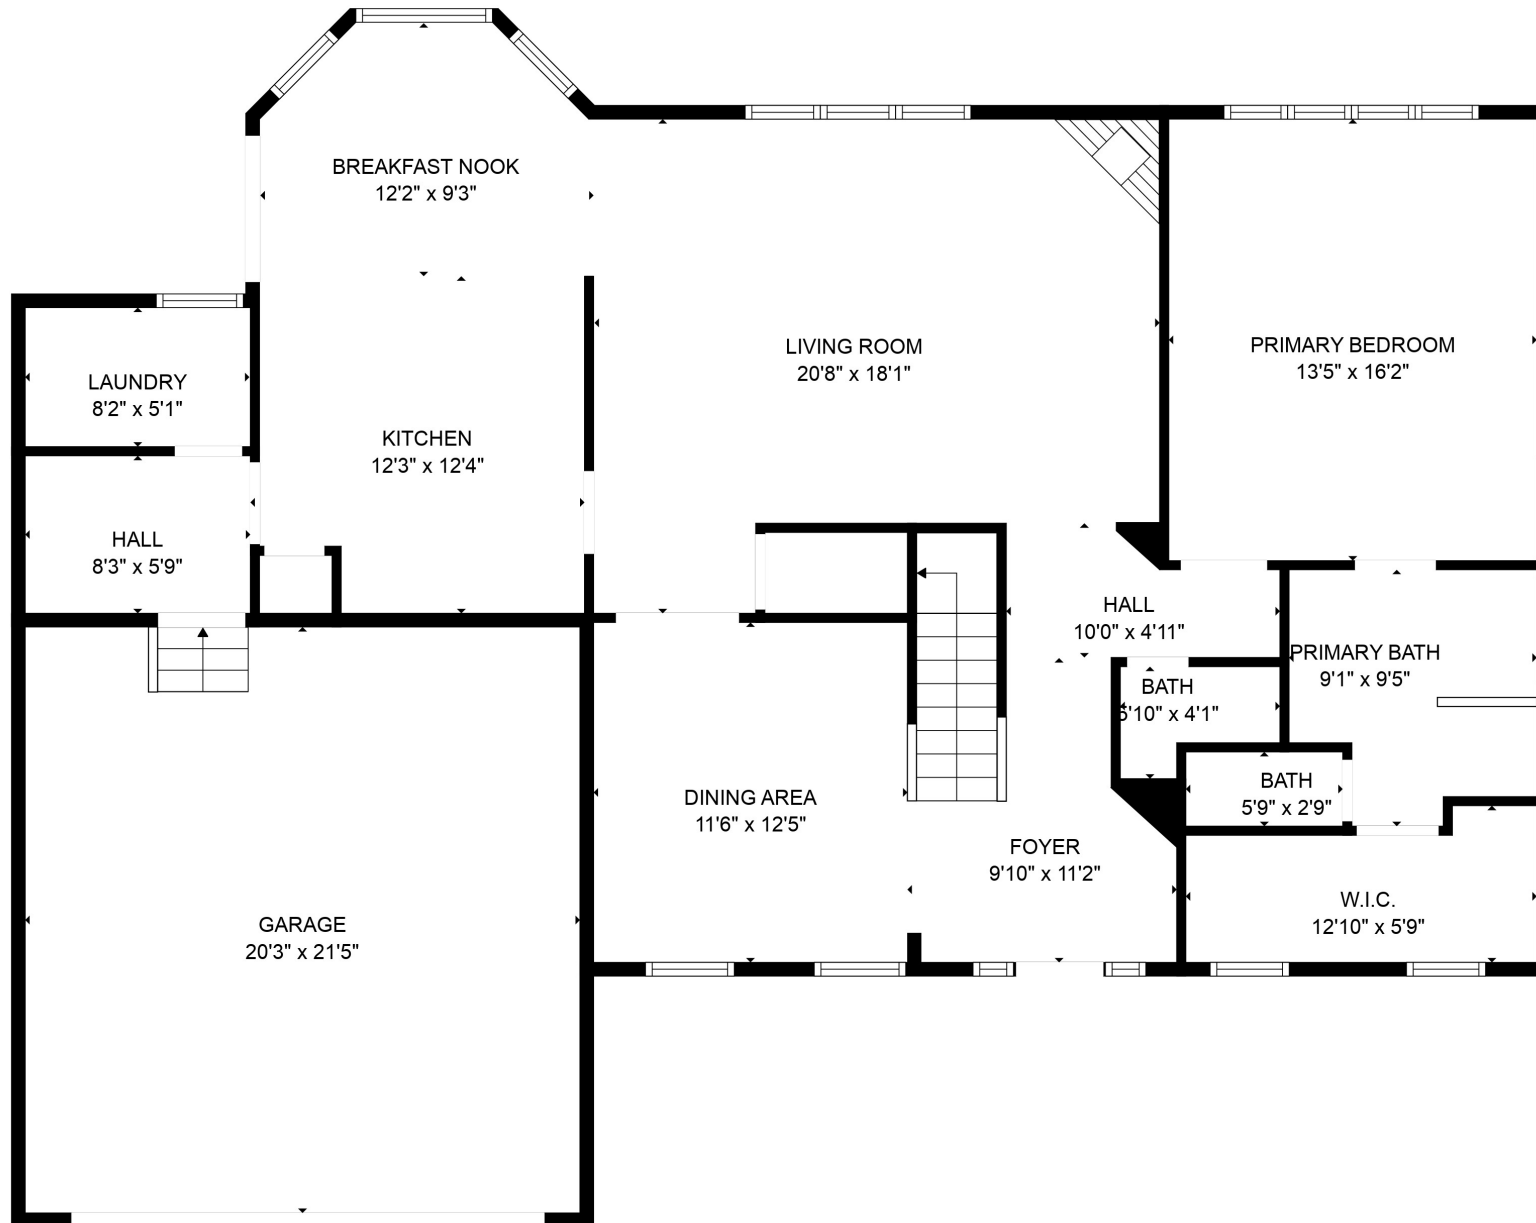

FLOOR 1

FLOOR 2

ESTIMATED AREAS

GLA FLOOR 1: 1498 sq. ft EXCLUDED AREAS 460 sq. ft

GLA FLOOR 2: 805 sq. ft EXCLUDED AREAS 574 sq. ft

Total GLA 2303 sq. ft, total area 2893 sq. ft

ESTIMATED AREAS

GLA FLOOR 1: 1498 sq. ft EXCLUDED AREAS 460 sq. ft
 GLA FLOOR 2: 805 sq. ft EXCLUDED AREAS 574 sq. ft
 Total GLA 2303 sq. ft, total area 2893 sq. ft

ESTIMATED AREAS

GLA FLOOR 1: 1498 sq. ft EXCLUDED AREAS 460 sq. ft

GLA FLOOR 2: 805 sq. ft EXCLUDED AREAS 574 sq. ft

Total GLA 2303 sq. ft, total area 2893 sq. ft

FLOOR 2
[AREA: 805]