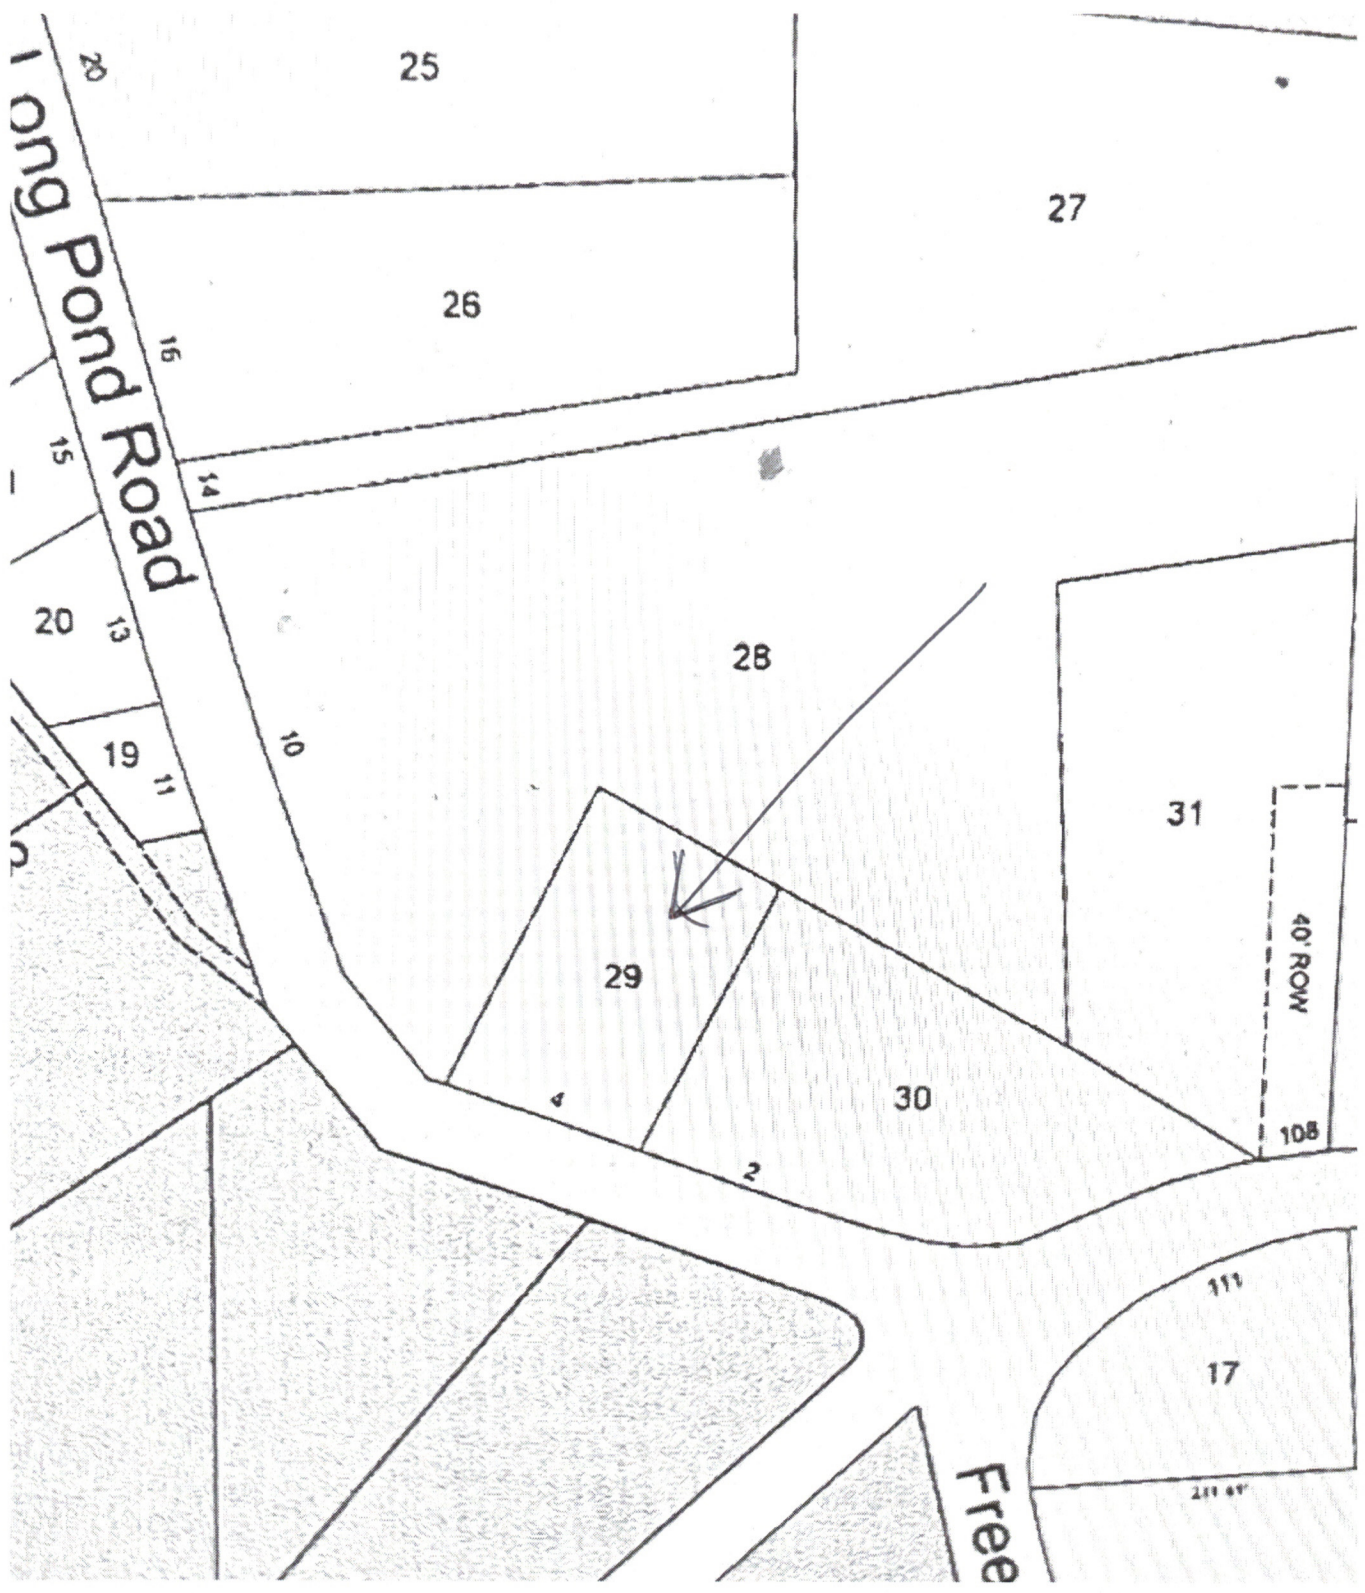

SWH

Map 8 Lot 29

TOWN OF
SOUTHWEST
HARBOR
HANDCOCK COUNTY
MAINE

LEGEND

- Property Line
- Easement/Right of Way
- Original Parcel
- Water
- 100' Lot Number
- Street Number
- Cemetery
- Town-Owned Lot
- Subdivision Lot
- Common Owner

FOR INFORMATION PURPOSES ONLY
DO NOT BE USED FOR CONVEYANCES

Map 8
Parcel 1100000
Parcel 1100000

Maps Lot 29