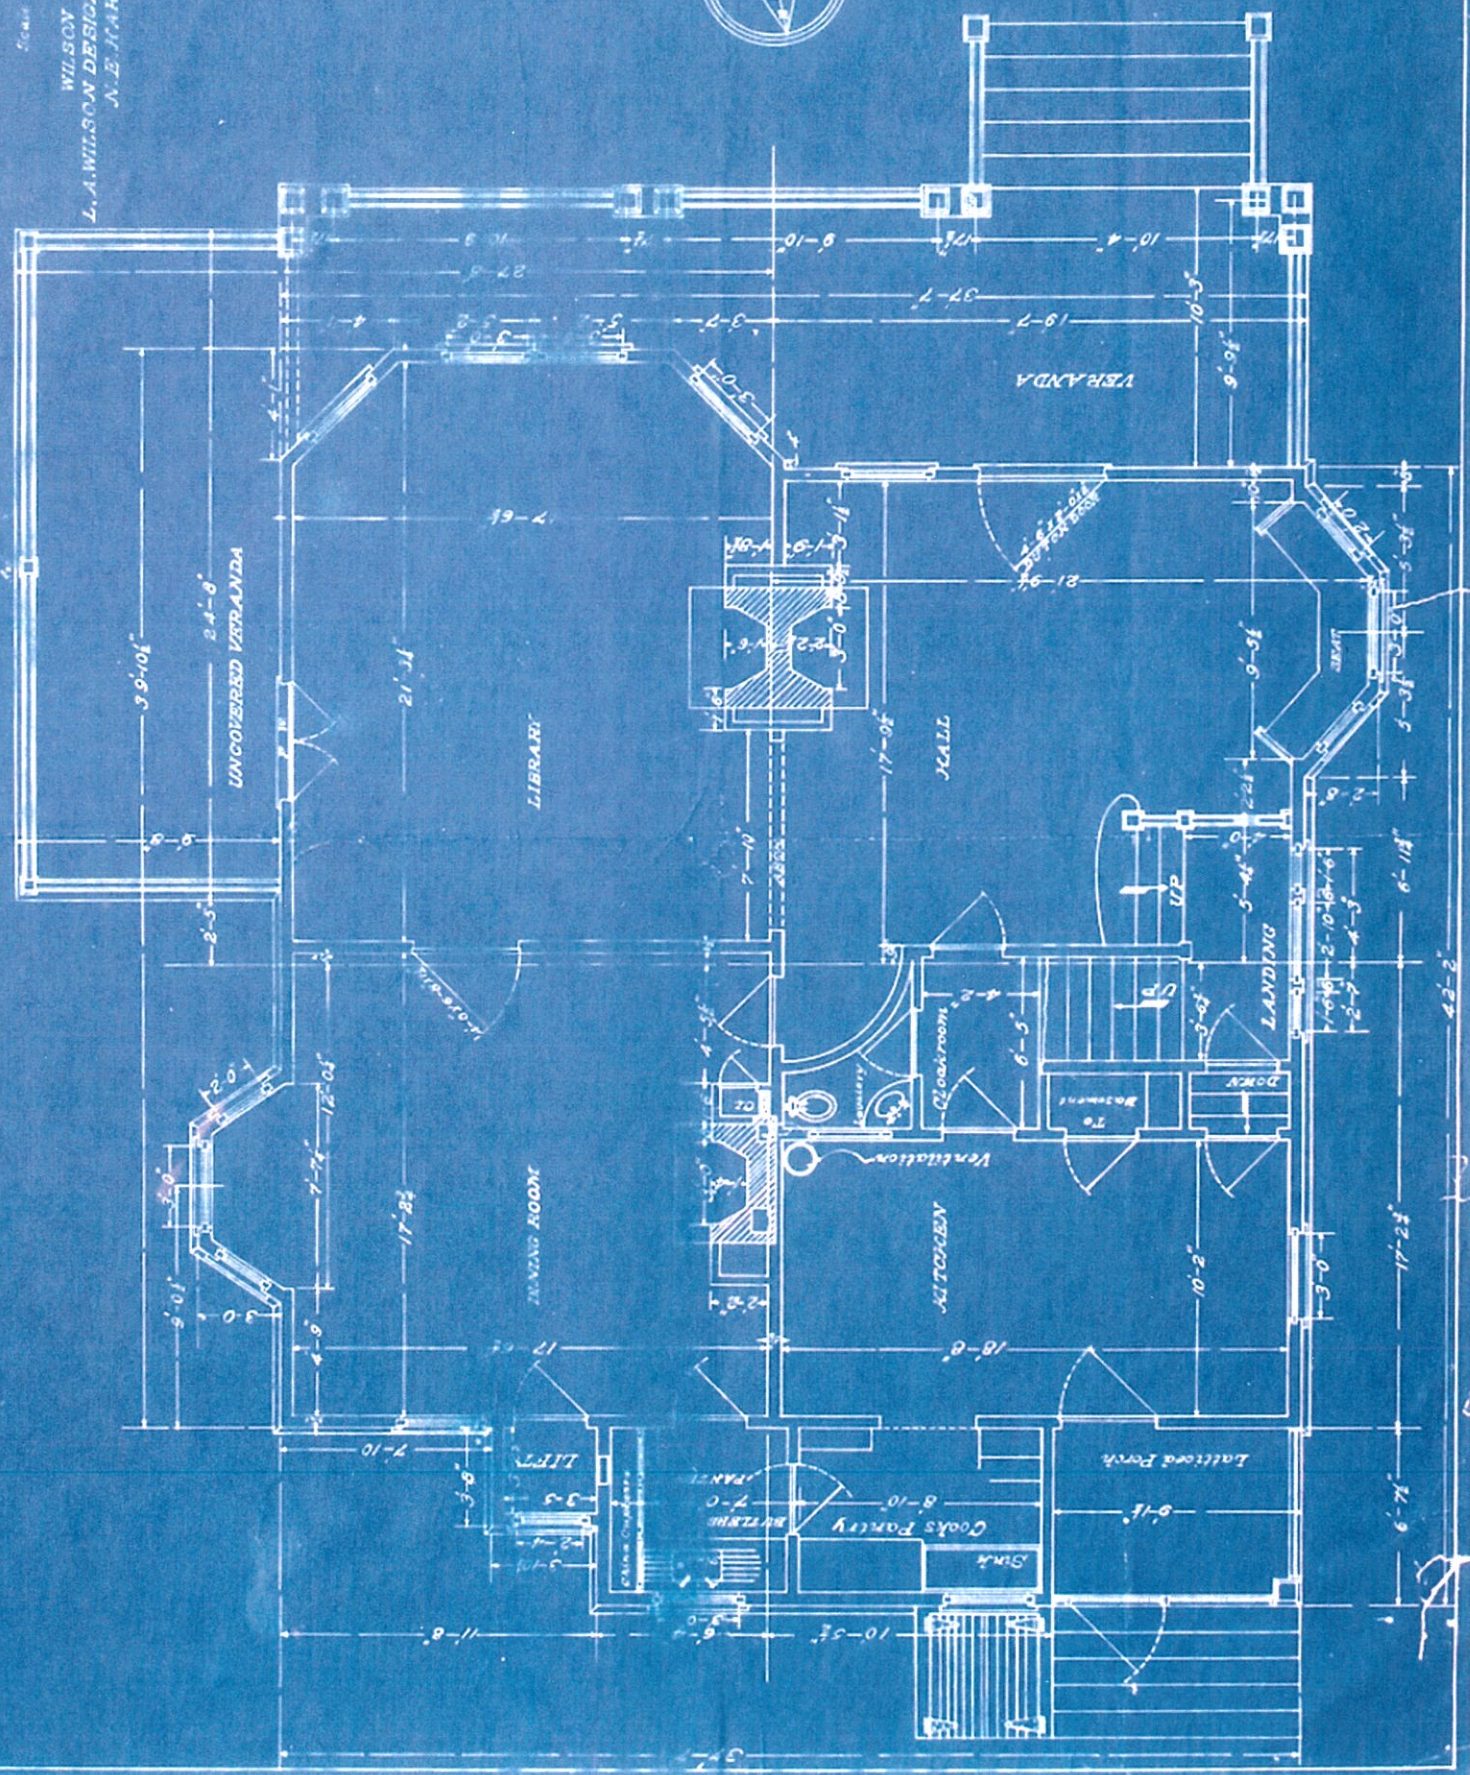

FIRST STORY PLAN.

Scale 1/8" = 1'-0"

WILSON COTTAGE
L.A. WILSON DESIGNER AND BUILDER
N.E. HARBOR N.E.

Sheet No. 1/16

WILSON COTTAGE
L.A. WILSON DESIGNER AND BUILDER N.E. KAPOR N.

House at N.E. Harbor
 for C.A. McIlroy
 W.T. Richardson Arch. North East
 of Pine