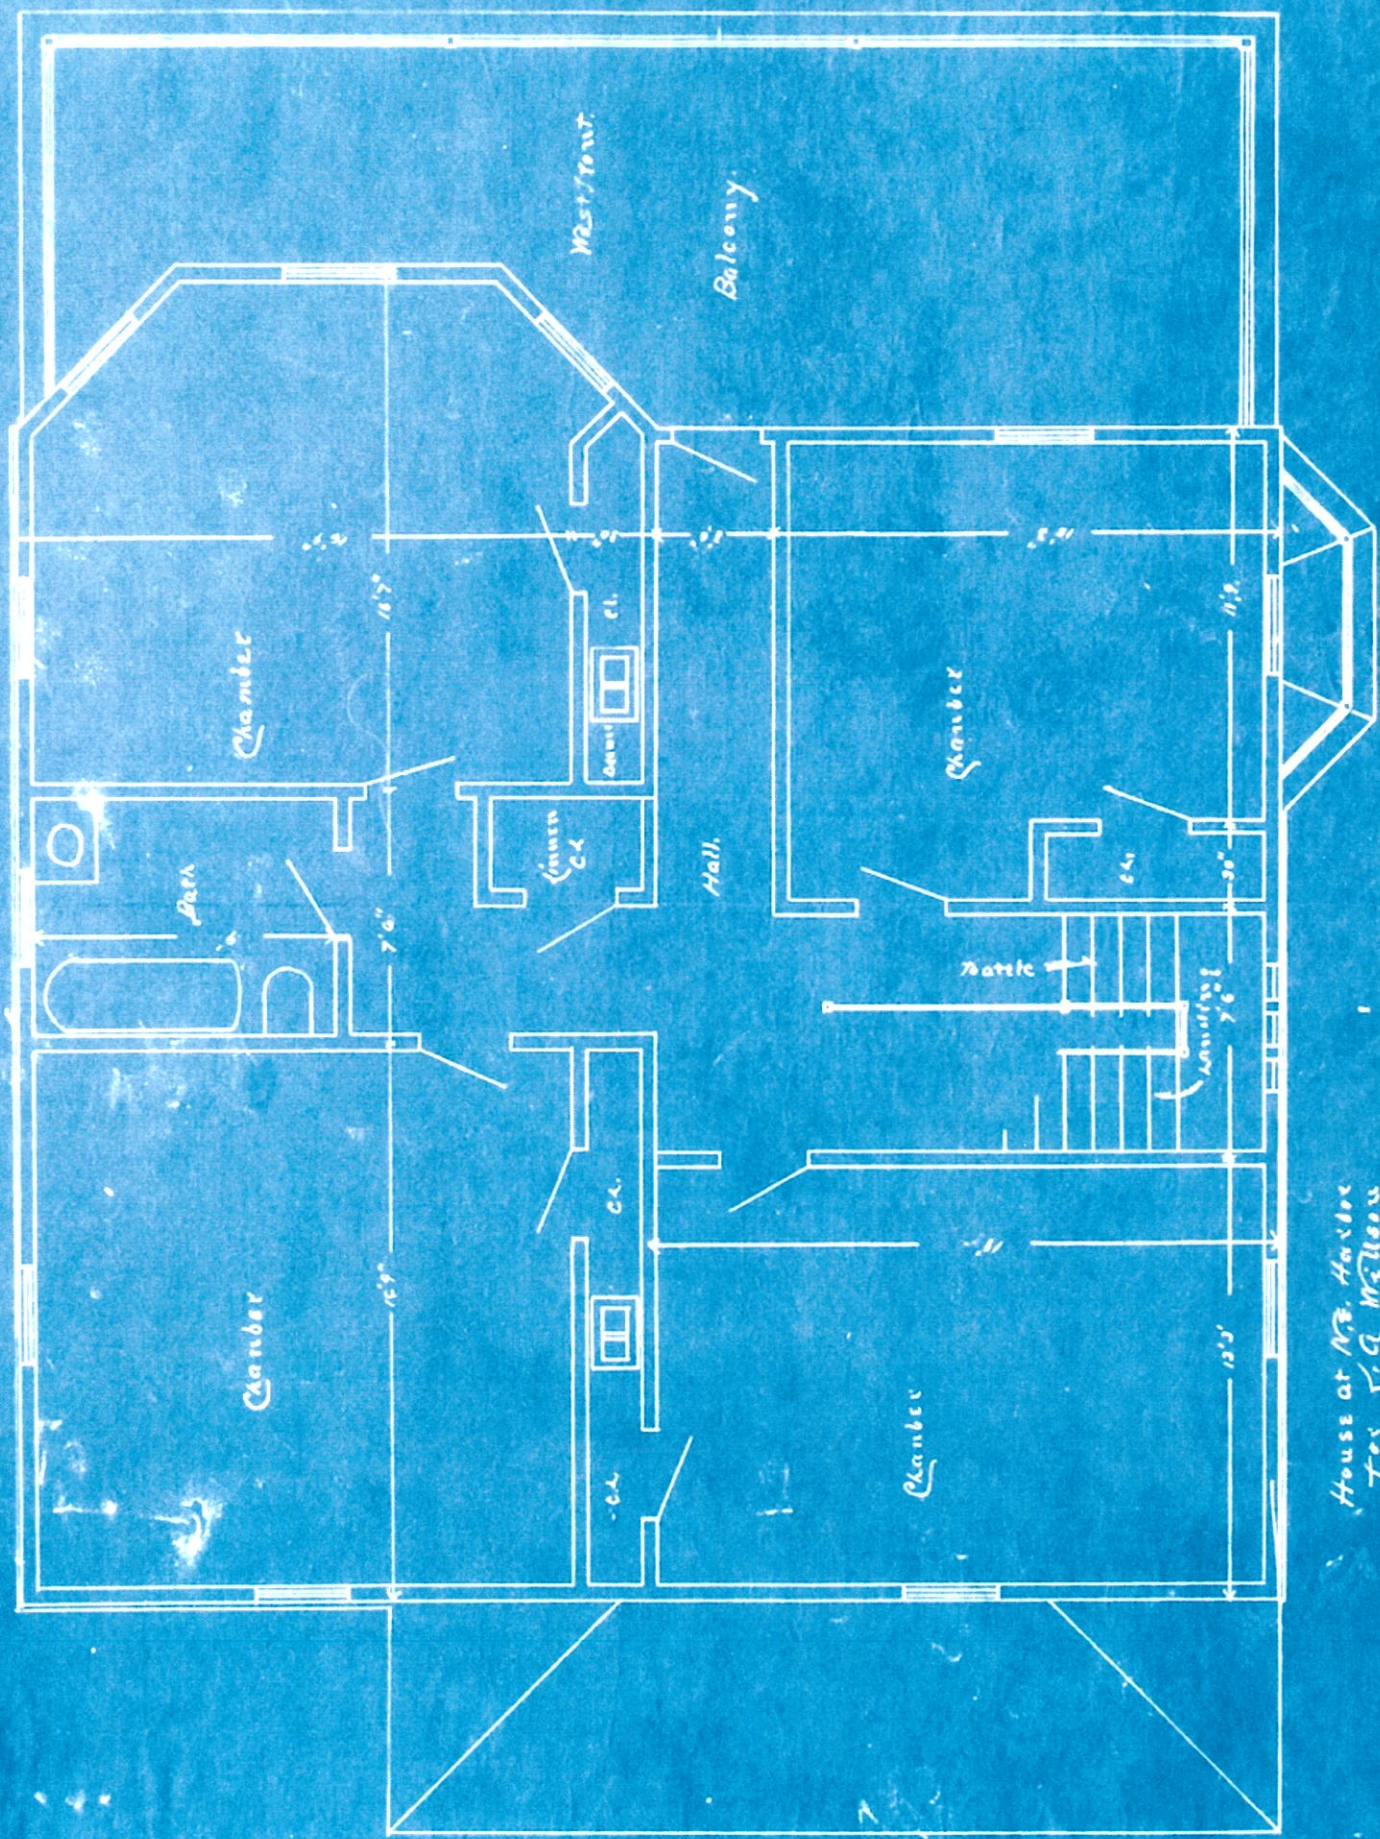

FIRST STORY PLAN.

Scale 1/8" = 1'-0"

WILSON COTTAGE
L.A. WILSON DESIGNER AND BUILDER
N.E. HARBOR N.E.

Sheet No. 1/16

WILSON COTTAGE
L.A. WILSON DESIGNER AND BUILDER N.E. KAPOR N.

House at N.E. Harbor
 for C.A. McIlroy
 W.T. Richardson Arch. North East
 of Pine