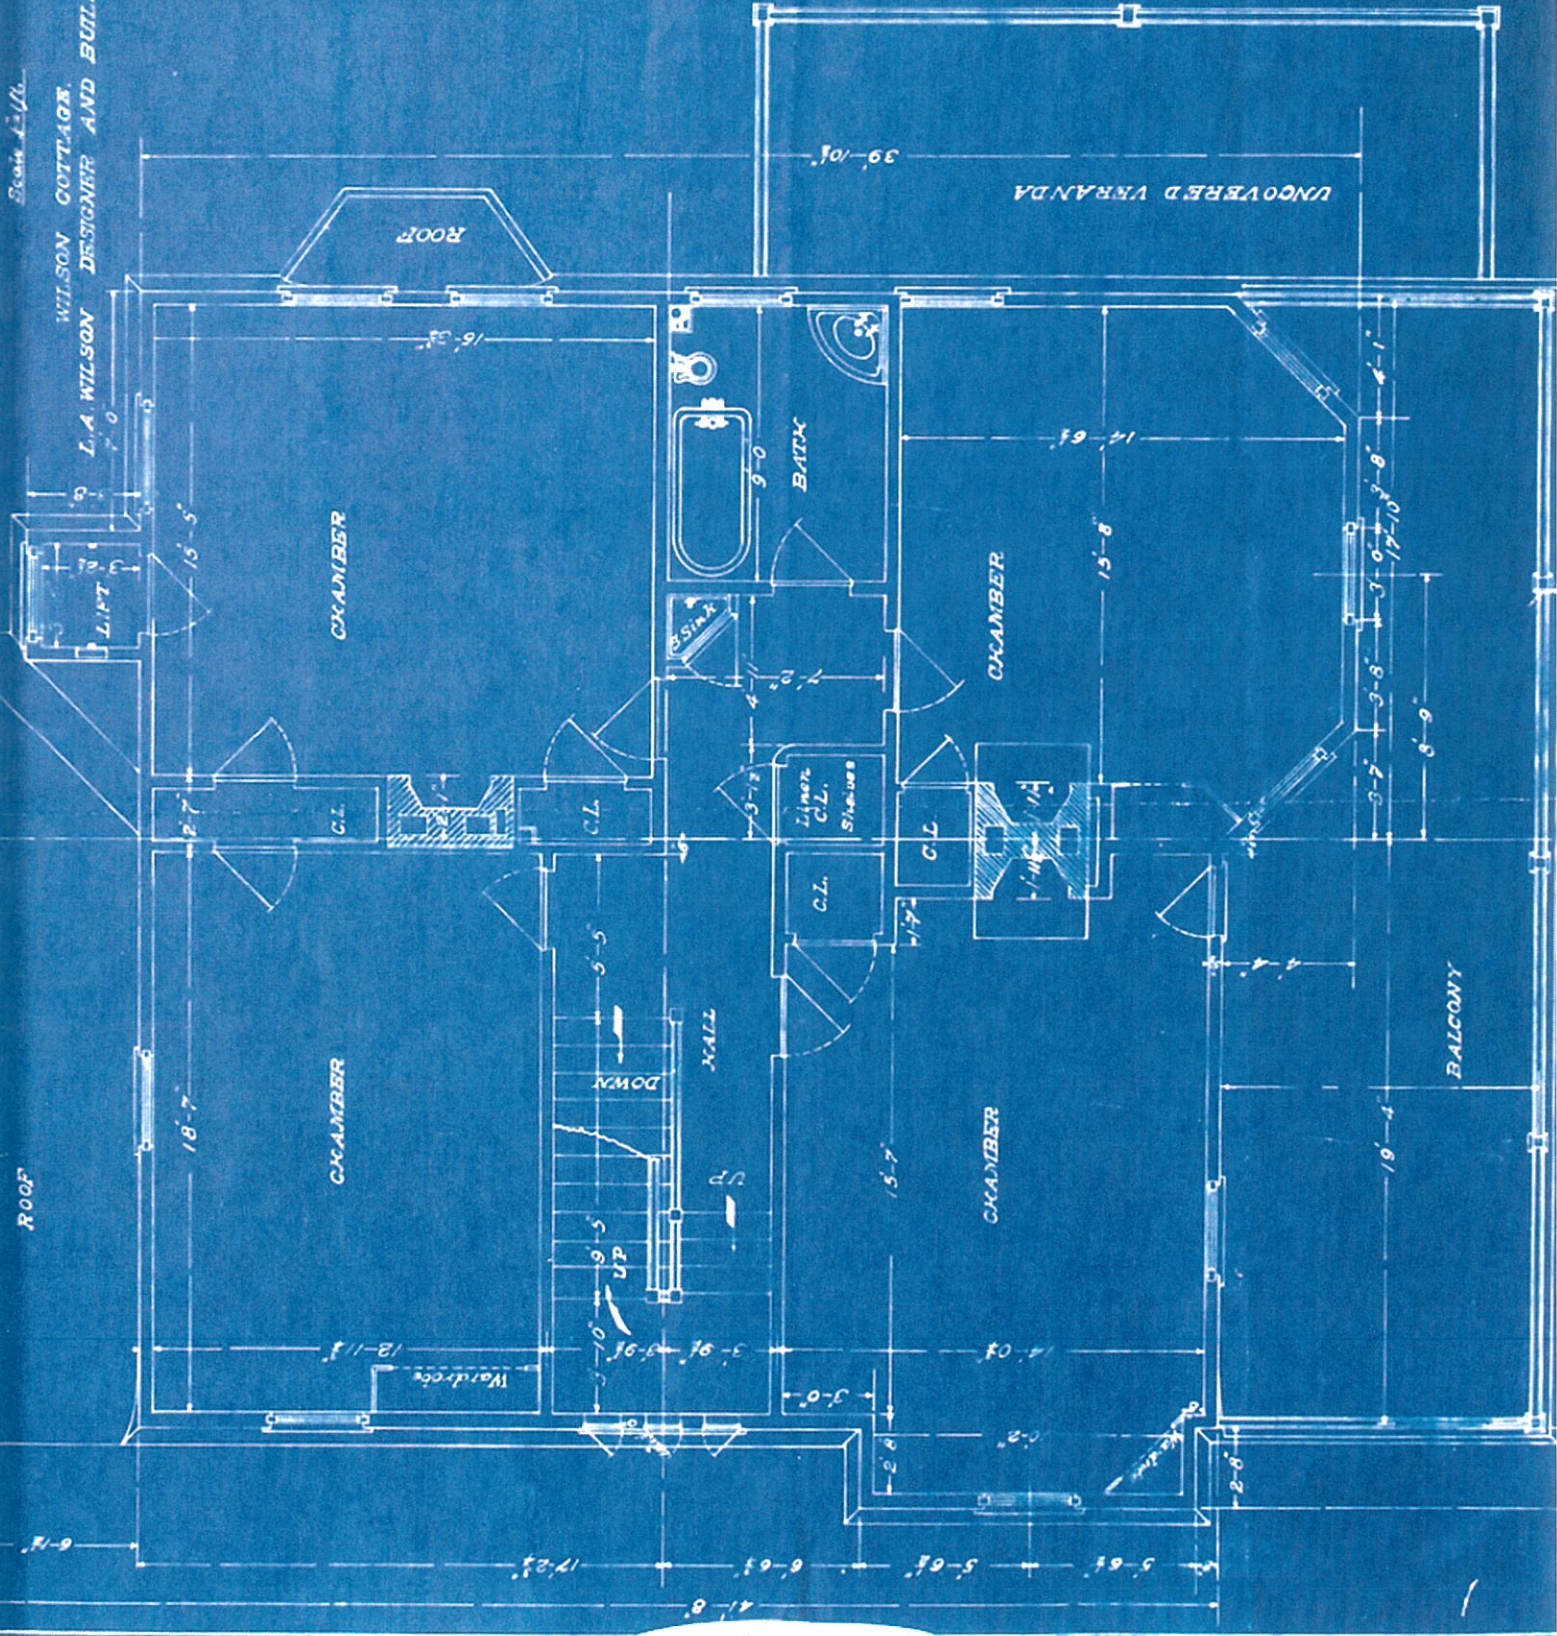

FIRST STORY PLAN.

Scale 1/8" = 1'-0"

WILSON COTTAGE
L.A. WILSON DESIGNER AND BUILDER
N.E. HARBOR N.E.

Sheet No. 1/16

WILSON COTTAGE
L.A. WILSON DESIGNER AND BUILDER N.E. KAPOR N.

House at N.E. Harbor
 for C.A. McIlroy
 W.T. Richardson Arch. North East
 of Pine