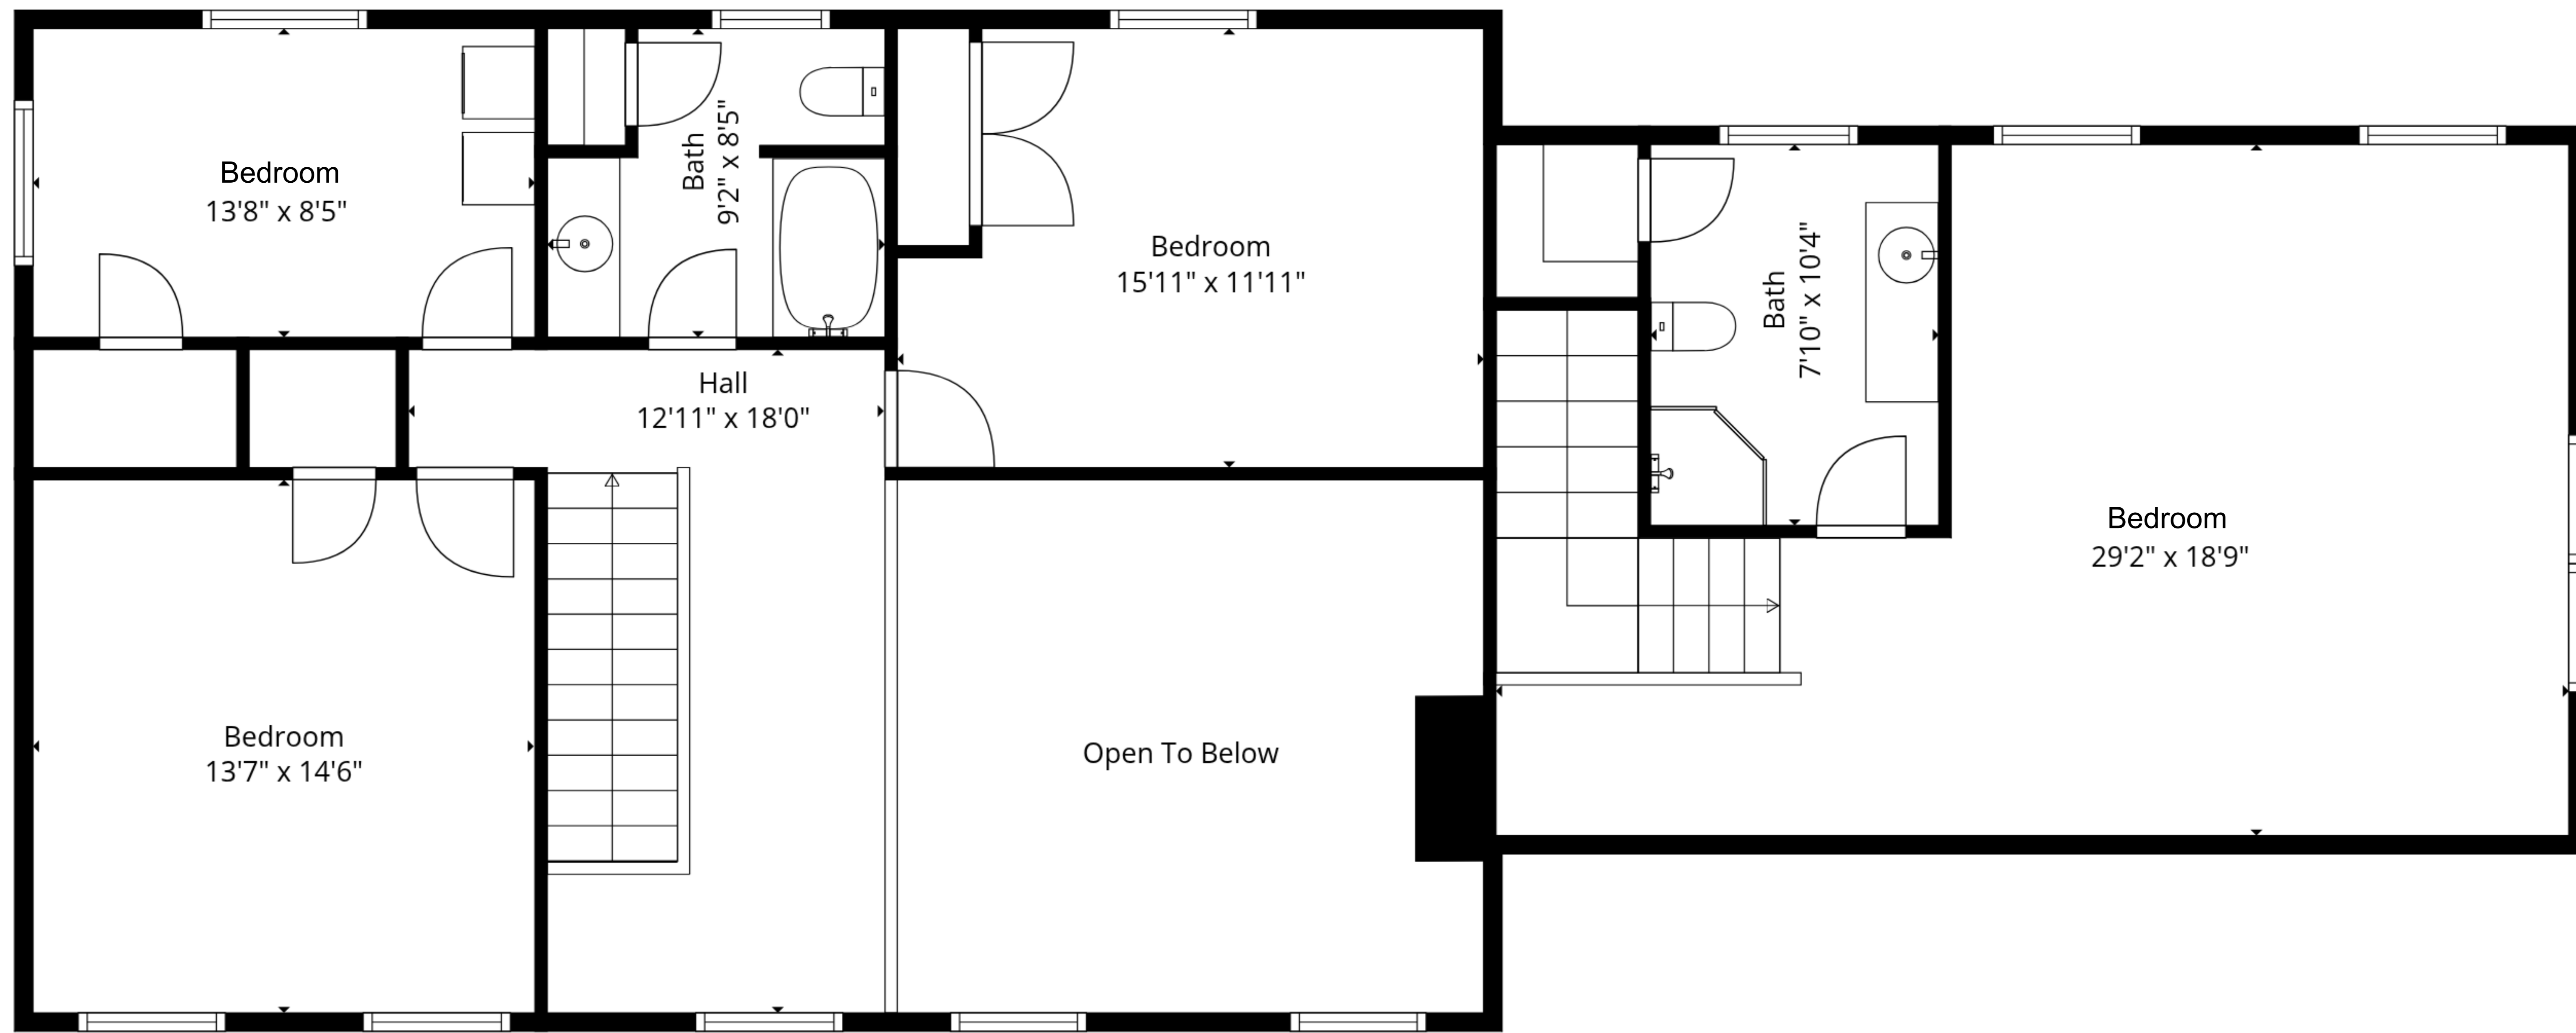

Total: 2531 sq. ft

1st Floor: 1158 sq. Ft, 2nd Floor: 1373 sq. ft

Excluded Areas: Garage: 541 sq. Ft, Open To Below: 236 sq. Ft, Walls: 209 sq. ft

Total: 2531 sq. ft

1st Floor: 1158 sq. Ft, 2nd Floor: 1373 sq. ft

Excluded Areas: Garage: 541 sq. Ft, Open To Below: 236 sq. Ft, Walls: 209 sq. ft

2nd Floor

1st Floor

Total: 2531 sq. ft
 1st Floor: 1158 sq. Ft, 2nd Floor: 1373 sq. ft
 Excluded Areas: Garage: 541 sq. Ft, Open To Below: 236 sq. Ft, Walls: 209 sq. ft