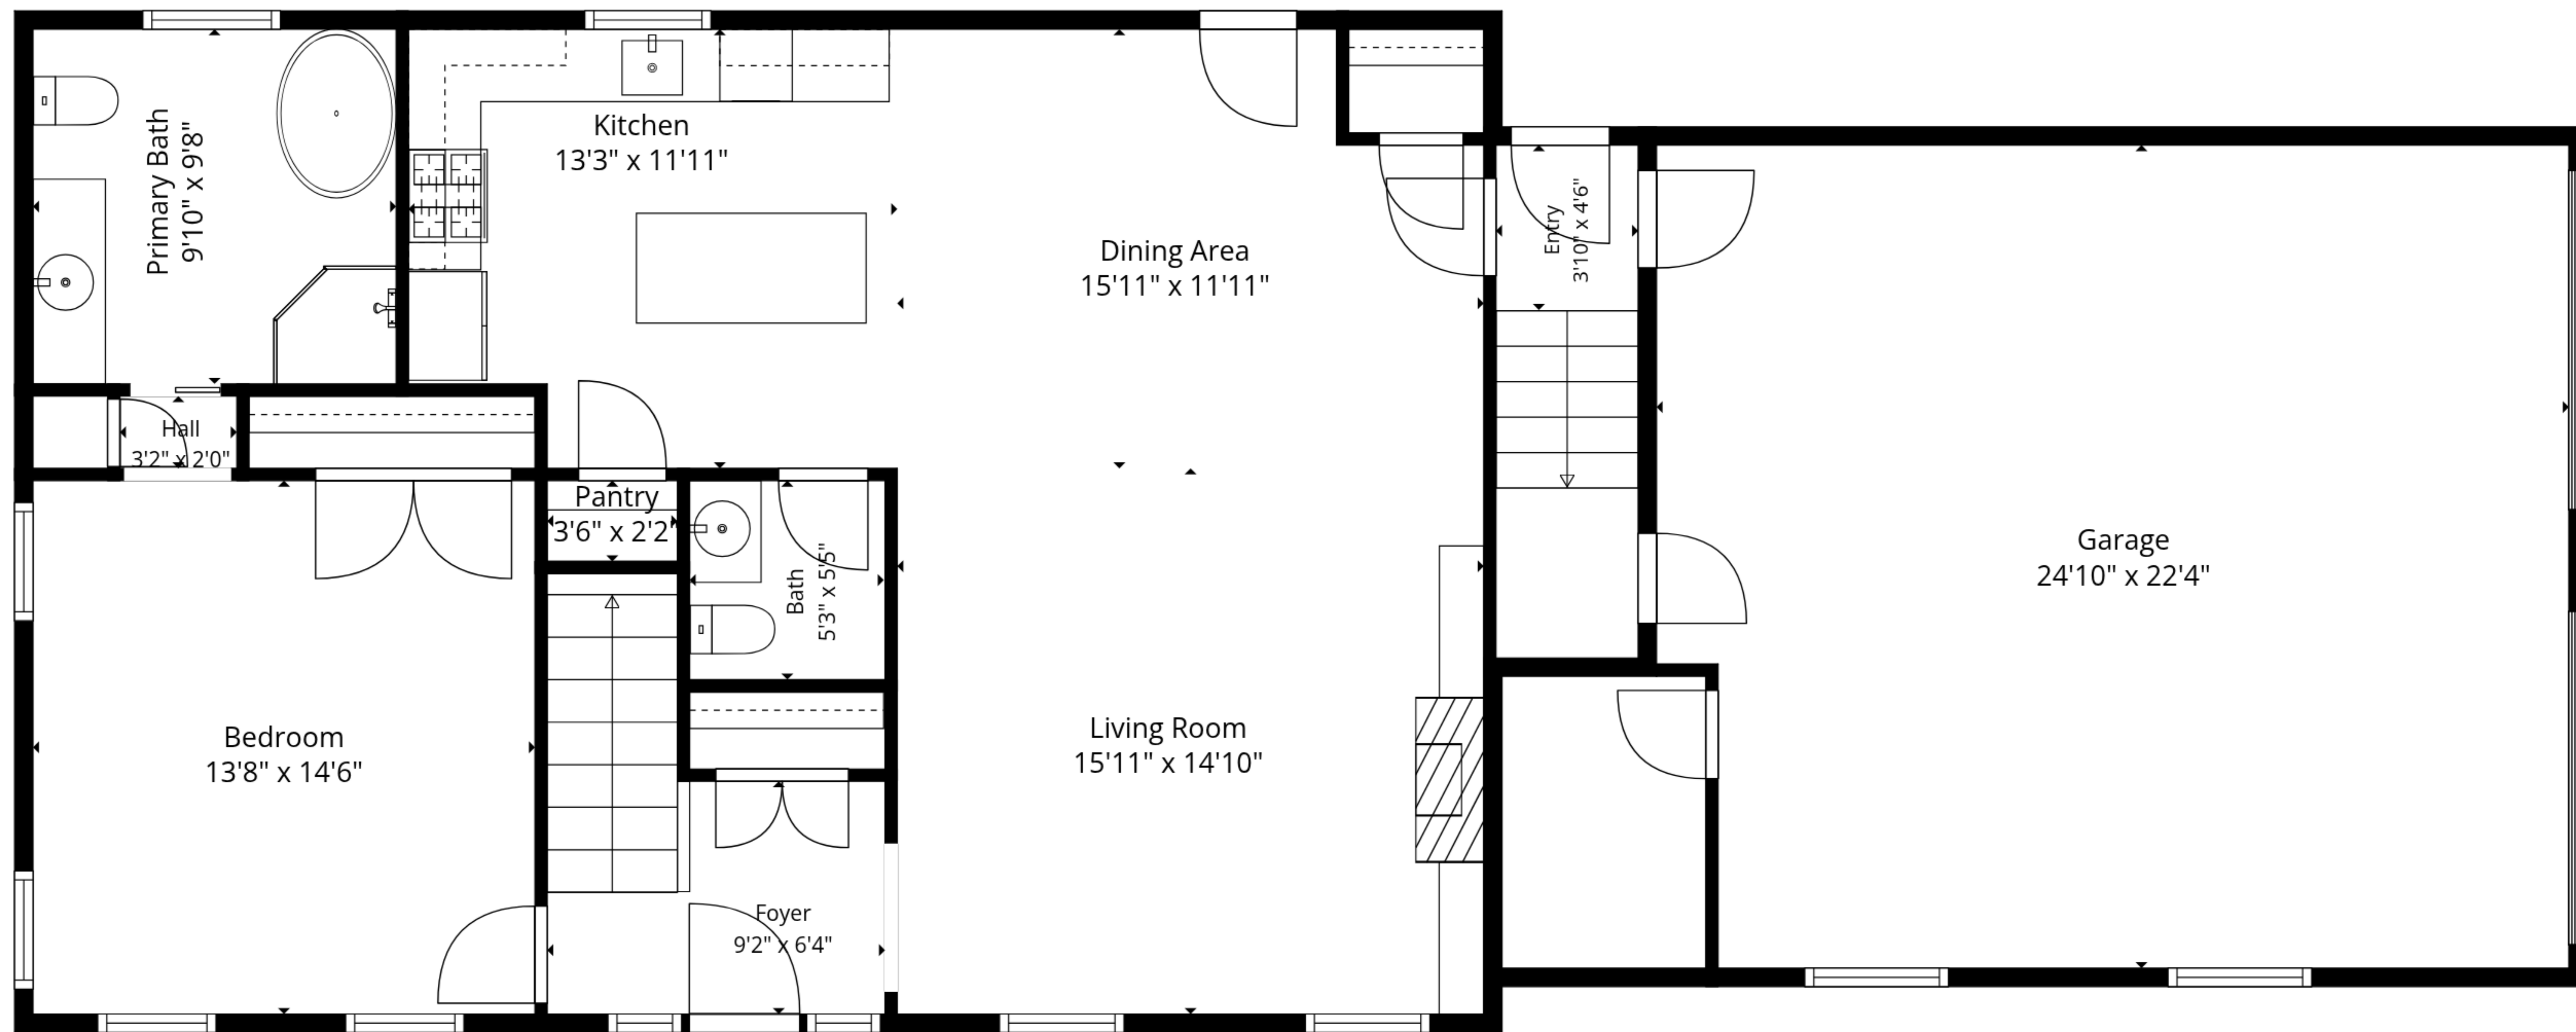

Total: 2531 sq. ft

1st Floor: 1158 sq. Ft, 2nd Floor: 1373 sq. ft

Excluded Areas: Garage: 541 sq. Ft, Open To Below: 236 sq. Ft, Walls: 209 sq. ft

Total: 2531 sq. ft

1st Floor: 1158 sq. Ft, 2nd Floor: 1373 sq. ft

Excluded Areas: Garage: 541 sq. Ft, Open To Below: 236 sq. Ft, Walls: 209 sq. ft

2nd Floor

1st Floor

Total: 2531 sq. ft
 1st Floor: 1158 sq. Ft, 2nd Floor: 1373 sq. ft
 Excluded Areas: Garage: 541 sq. Ft, Open To Below: 236 sq. Ft, Walls: 209 sq. ft