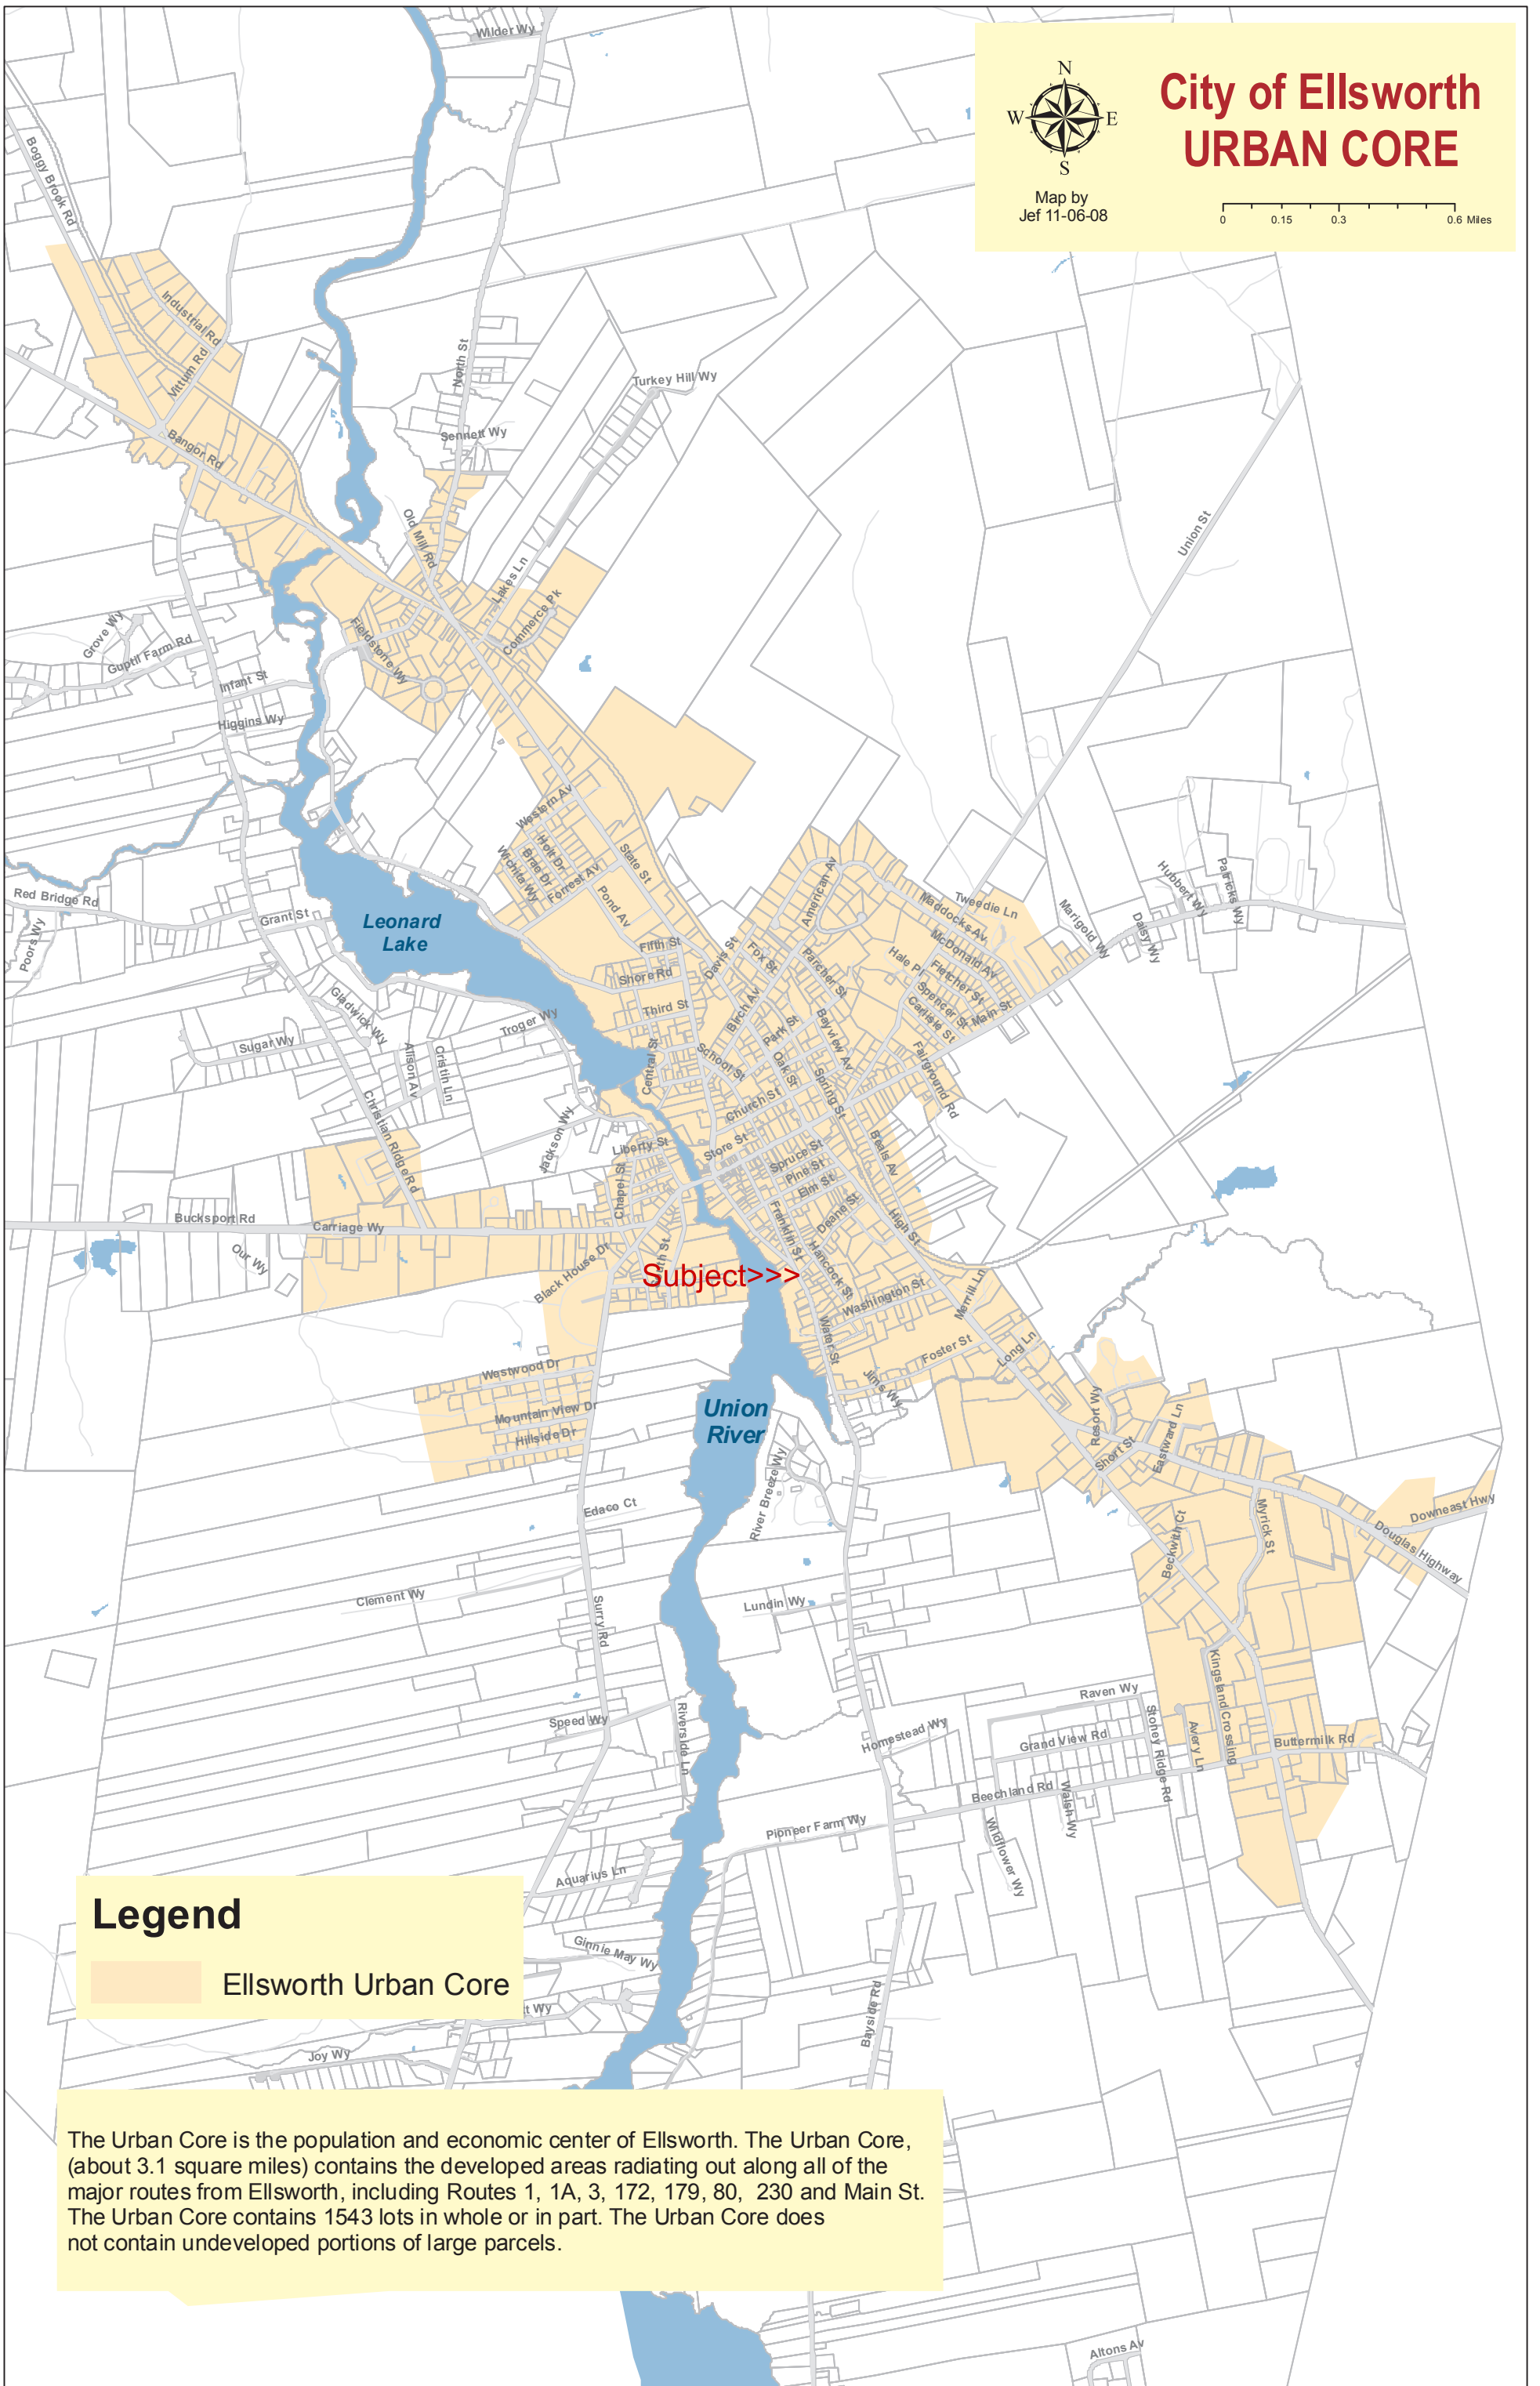

City of Ellsworth URBAN CORE

Map by
Jef 11-06-08

0 0.15 0.3 0.6 Miles

Legend

 Ellsworth Urban Core

The Urban Core is the population and economic center of Ellsworth. The Urban Core, (about 3.1 square miles) contains the developed areas radiating out along all of the major routes from Ellsworth, including Routes 1, 1A, 3, 172, 179, 80, 230 and Main St. The Urban Core contains 1543 lots in whole or in part. The Urban Core does not contain undeveloped portions of large parcels.