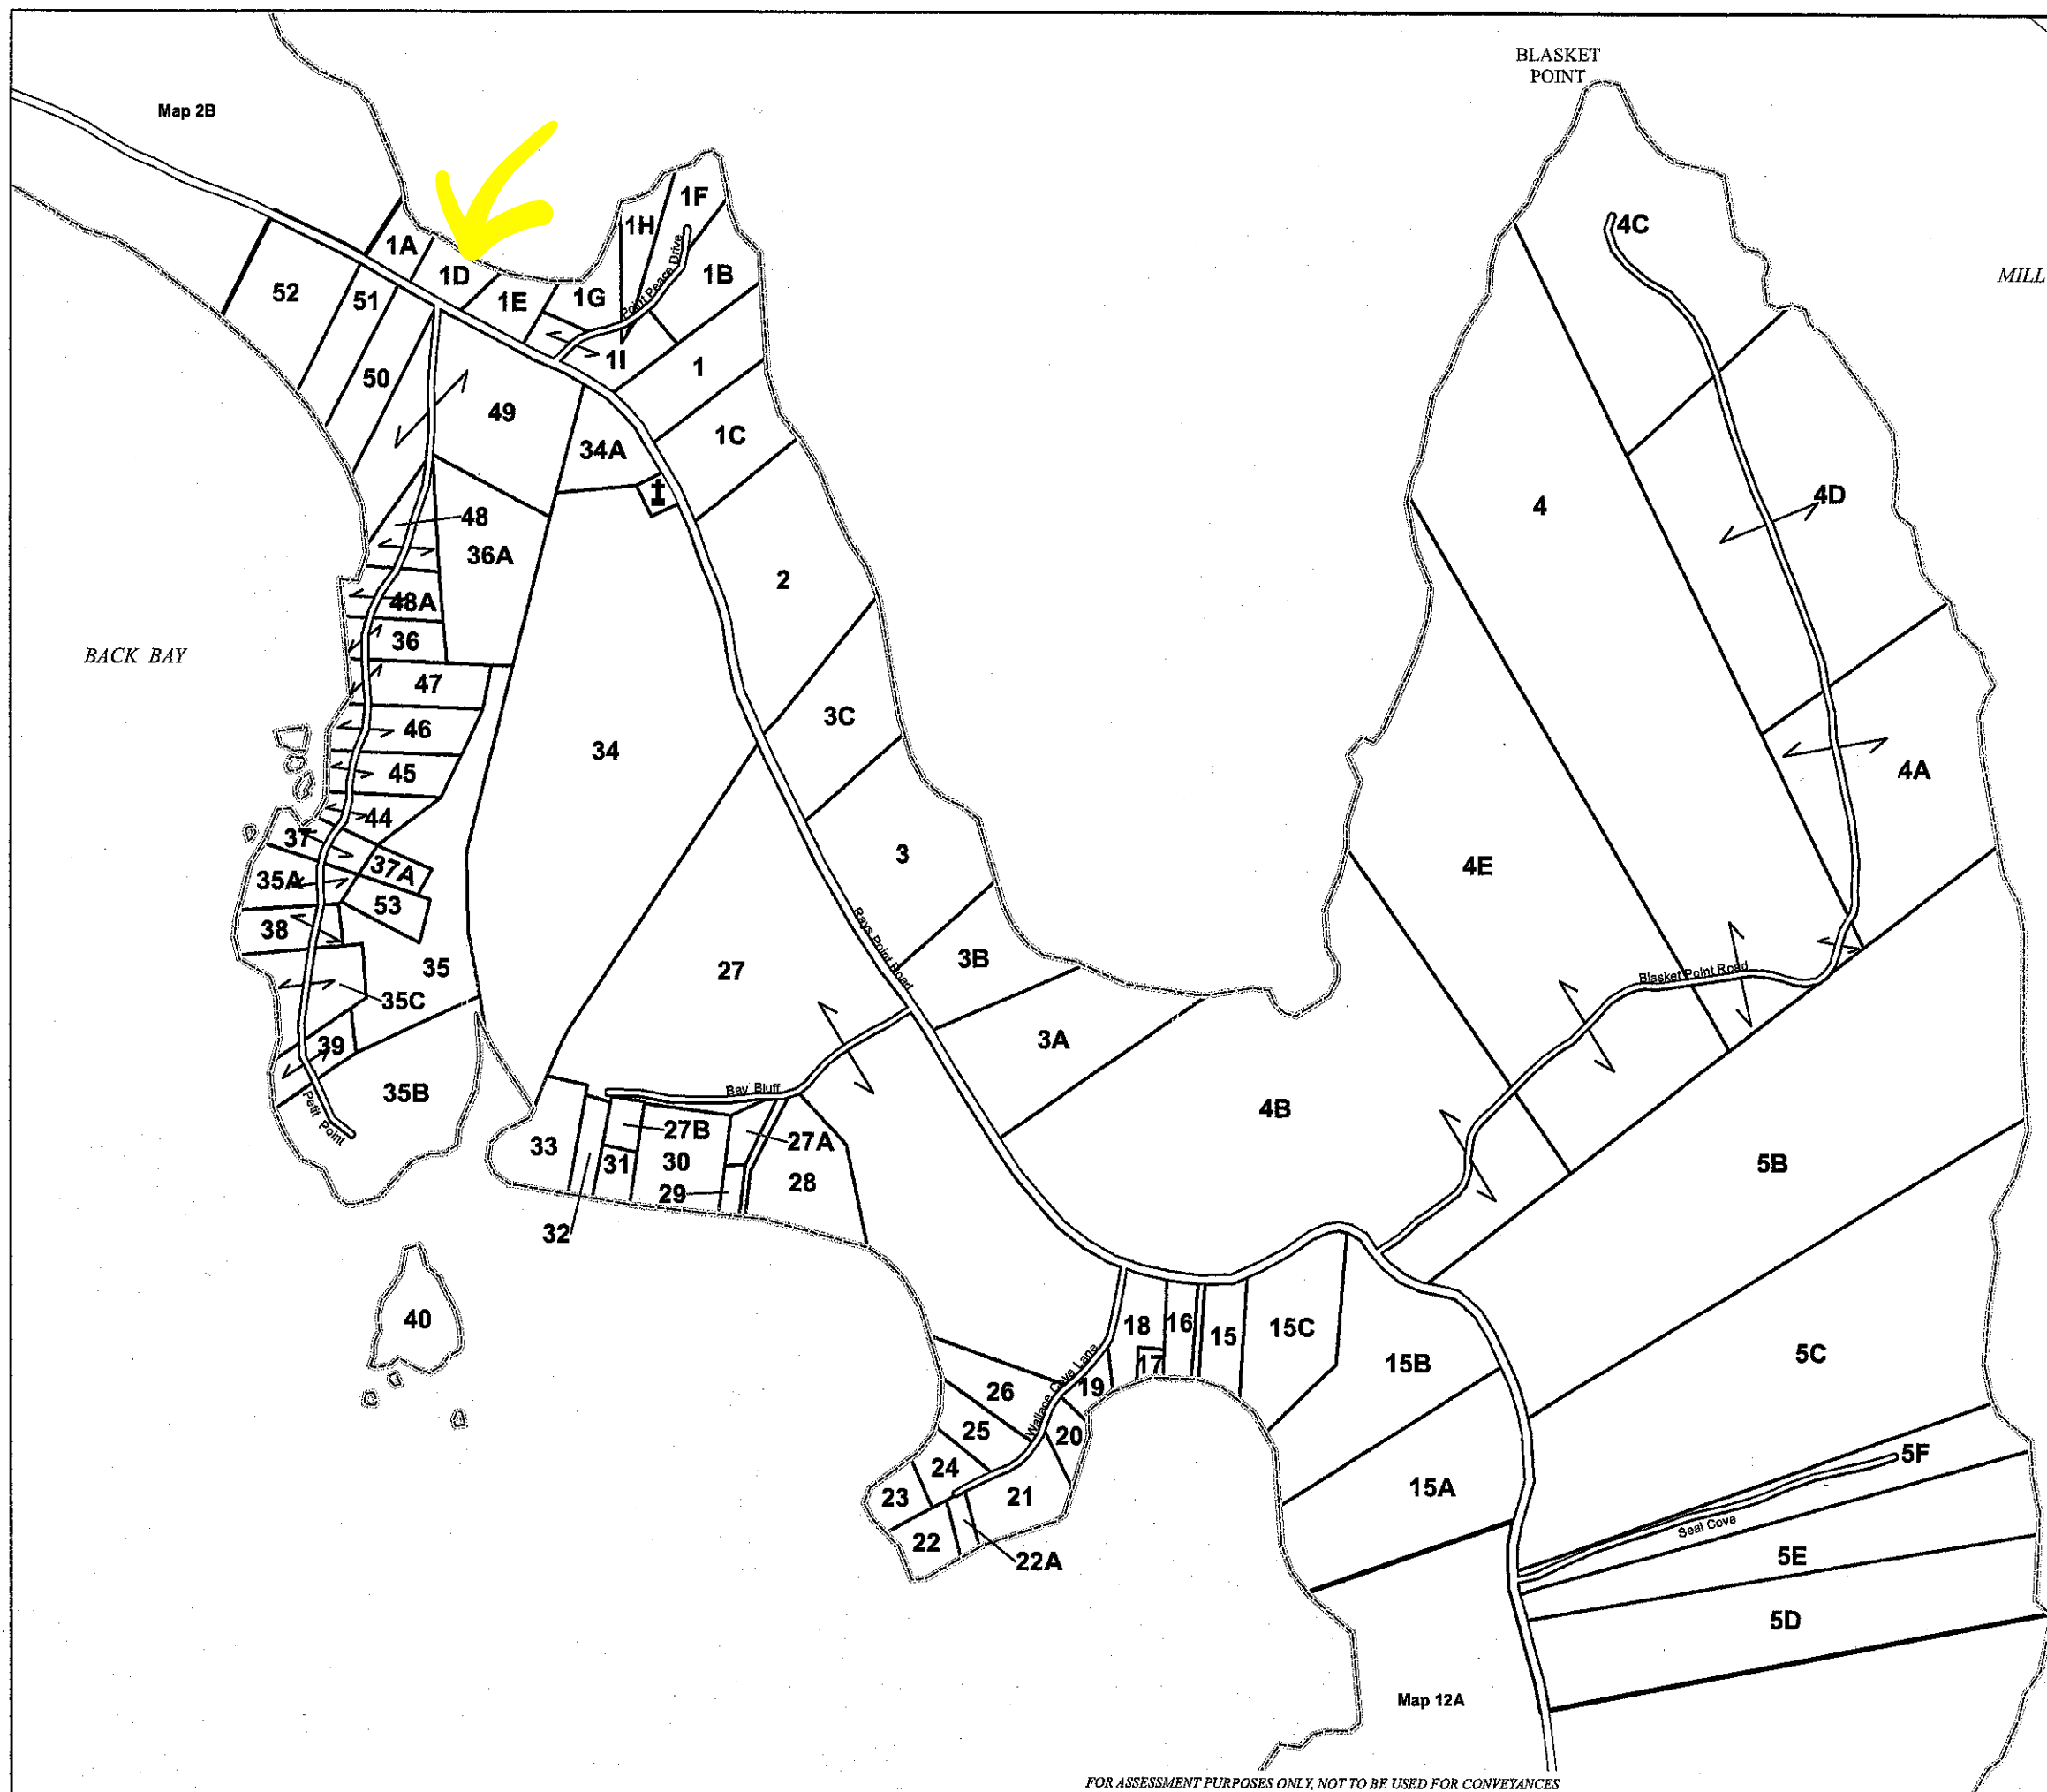

Map 2B

BLASKET POINT

HARRINGTON

Town of Milbridge PROPERTY MAP WASHINGTON COUNTY, MAINE

Prepared By
Christopher Federico ~ 2016 christopher.m.federico@gmail.com

Feet
100 0 100 200 300 400 500 600
1 inch = 400 feet

BACK BAY

MILL RIVER

40

Map 12A

FOR ASSESSMENT PURPOSES ONLY, NOT TO BE USED FOR CONVEYANCES

MAP 12